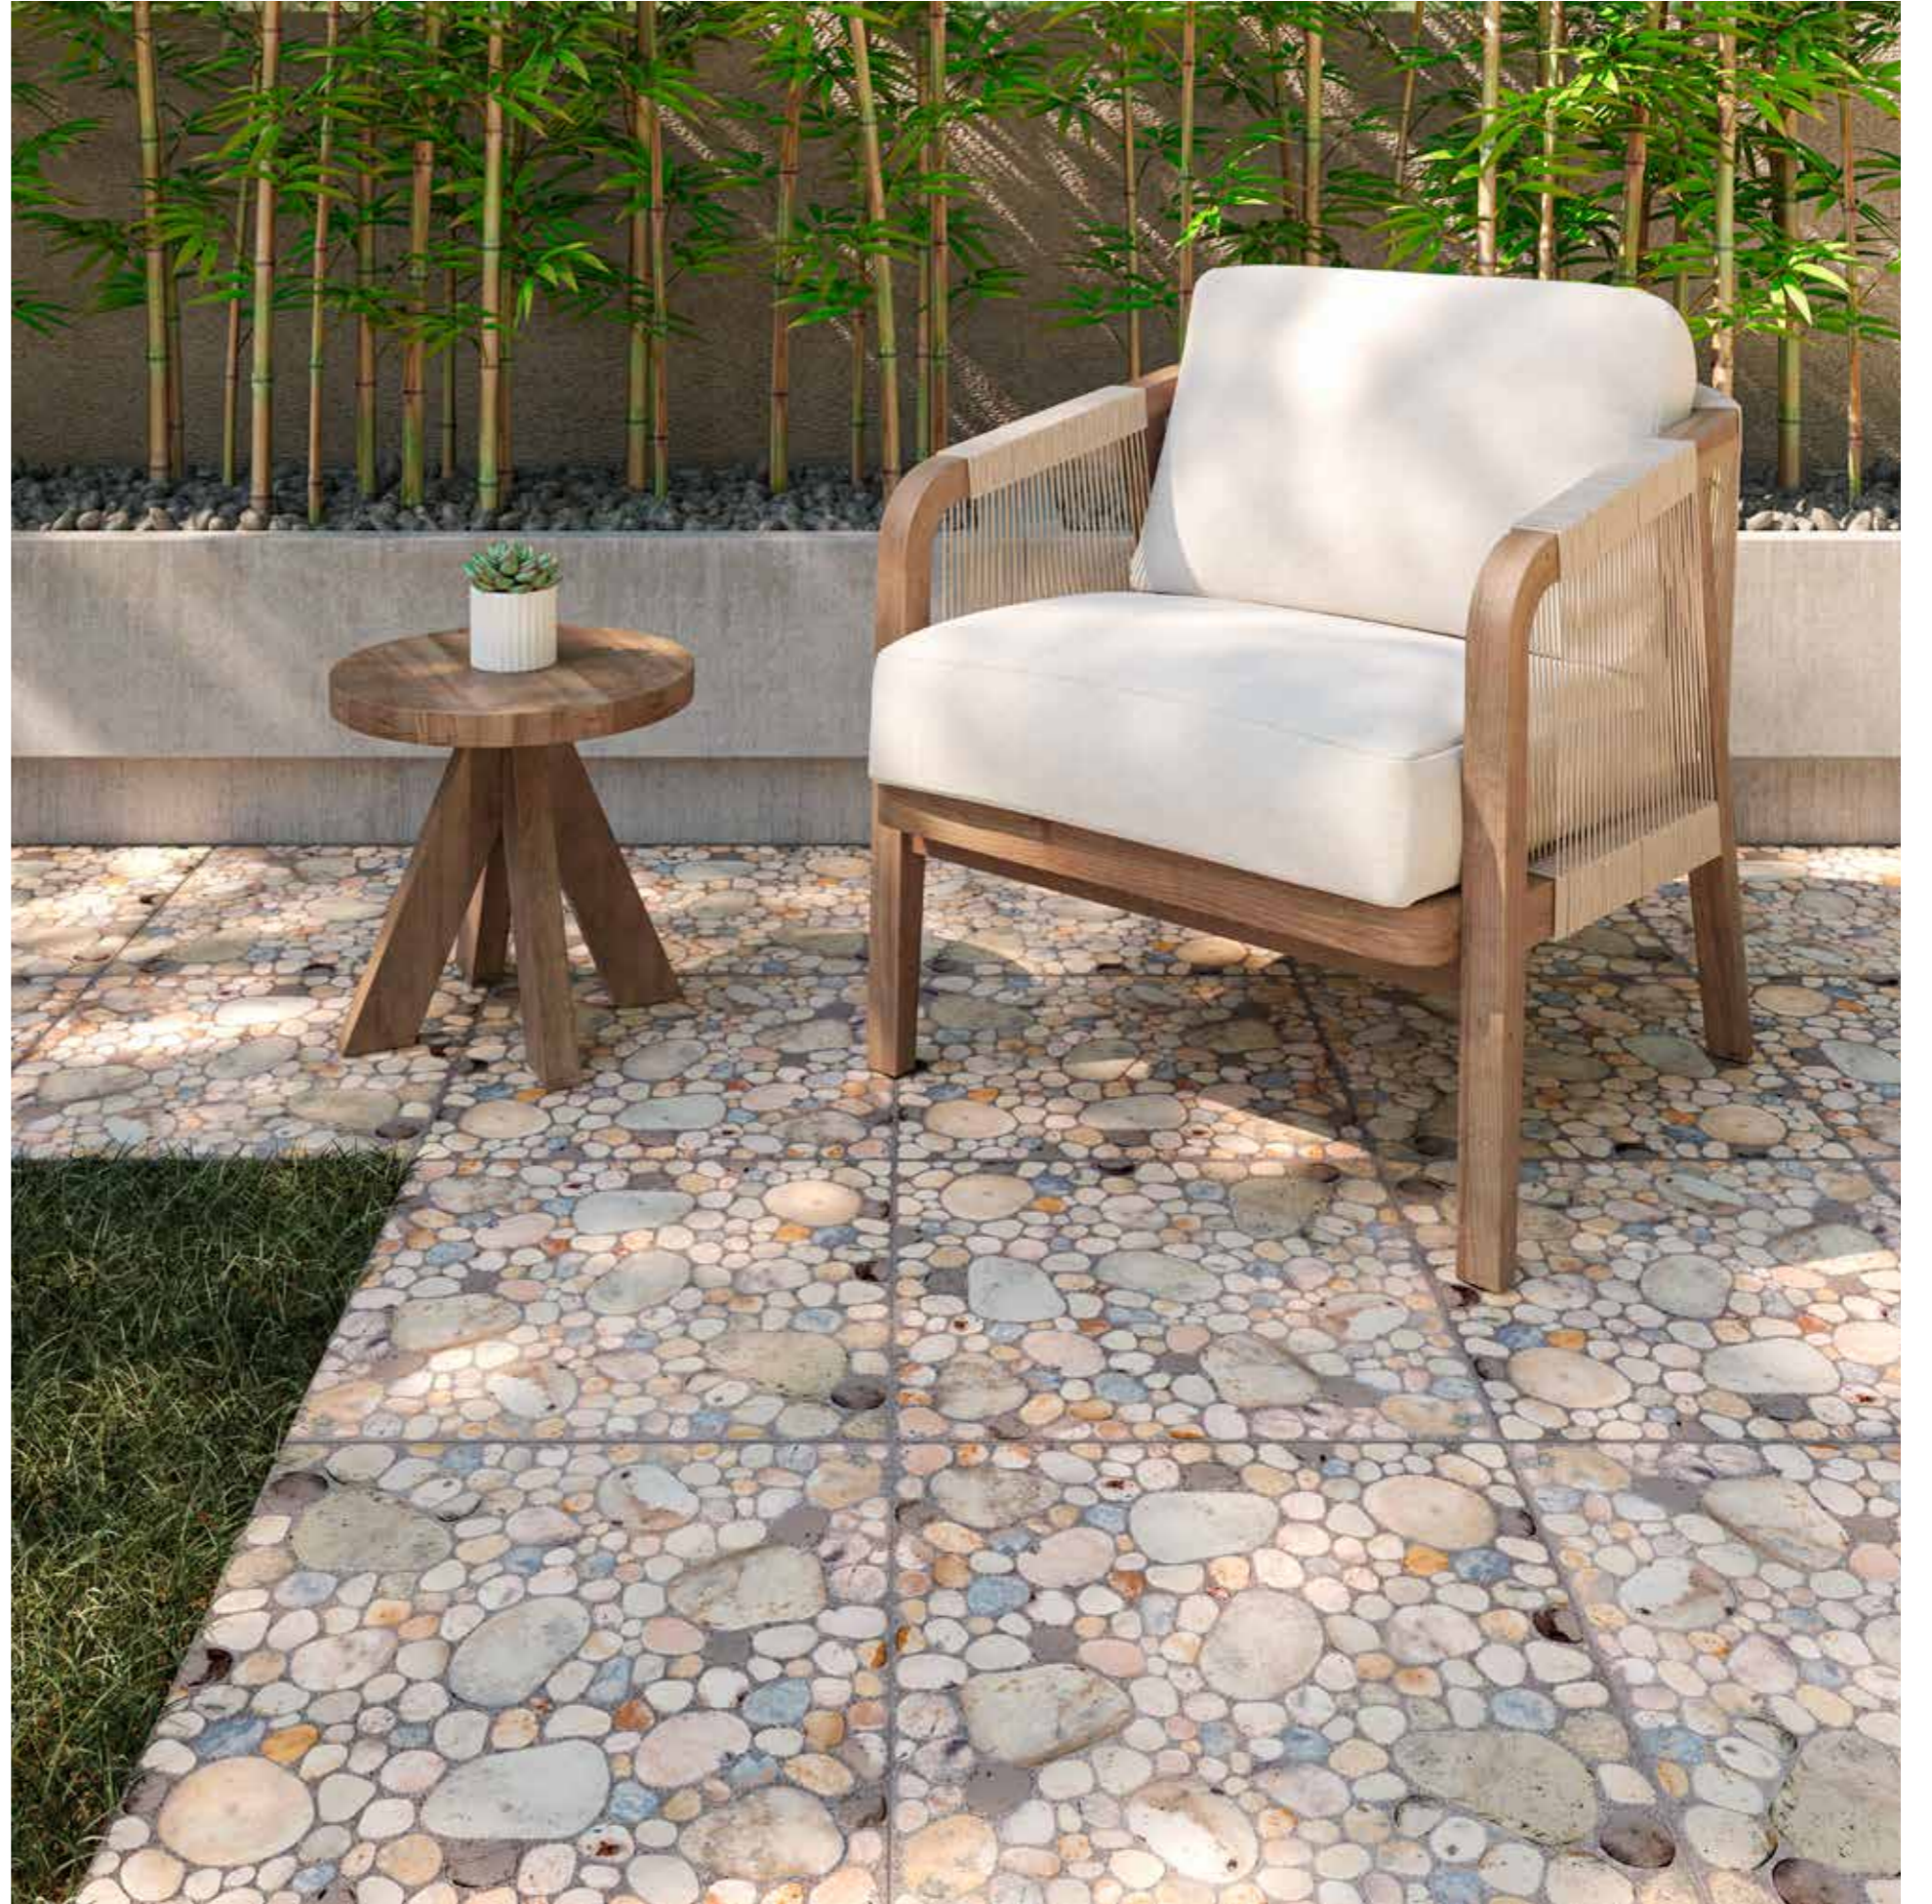

Grava YENI NEW

Yaşam alanlarında samimi bir atmosfer yakalamak isteyenler için renkli ve hareketli bir tasarım sunan Grava, çakıl taşlarının cazibesi ile şık kombinasyonlar yaratıyor. Sıcak ve soğuk renk tonlarını bir arada barındıran seri, 45x45 cm ebatlarında kum rengi yüzeyleri ile dikkat çekiyor. Mat ve kaymaz dokusuyla kullanıldığı mekanlarda odak noktası olan Grava, karakteristik dekorasyonlar için ilham verici bir nitelikte.

Grava creates stylish combinations with the charm of pebbles thus offering a colorful and lively design for those who seek to achieve an intimate atmosphere in their living spaces. The series that combines warm and cold color tones together, draws attention with its 45x45 cm sand-colored surfaces. Grava, becomes the focal point in the spaces with its matte and nonslip texture and it is inspiring for characteristic decorations.

Grava bietet ein farbenfrohes und lebendiges Design für diejenigen, die eine intime Atmosphäre in ihren Wohnräumen möchten, und schafft stilvolle Kombinationen mit dem Charme von Kieselsteinen. Die Serie kombiniert warme und kalte Farbtöne und zieht mit ihren sandfarbenen Oberflächen im Format 45x45 cm die Aufmerksamkeit auf sich. Grava, der mit seiner matten und rutschfesten Textur im Mittelpunkt des Einsatzbereichs steht, inspiriert zu charakteristischen Dekorationen.