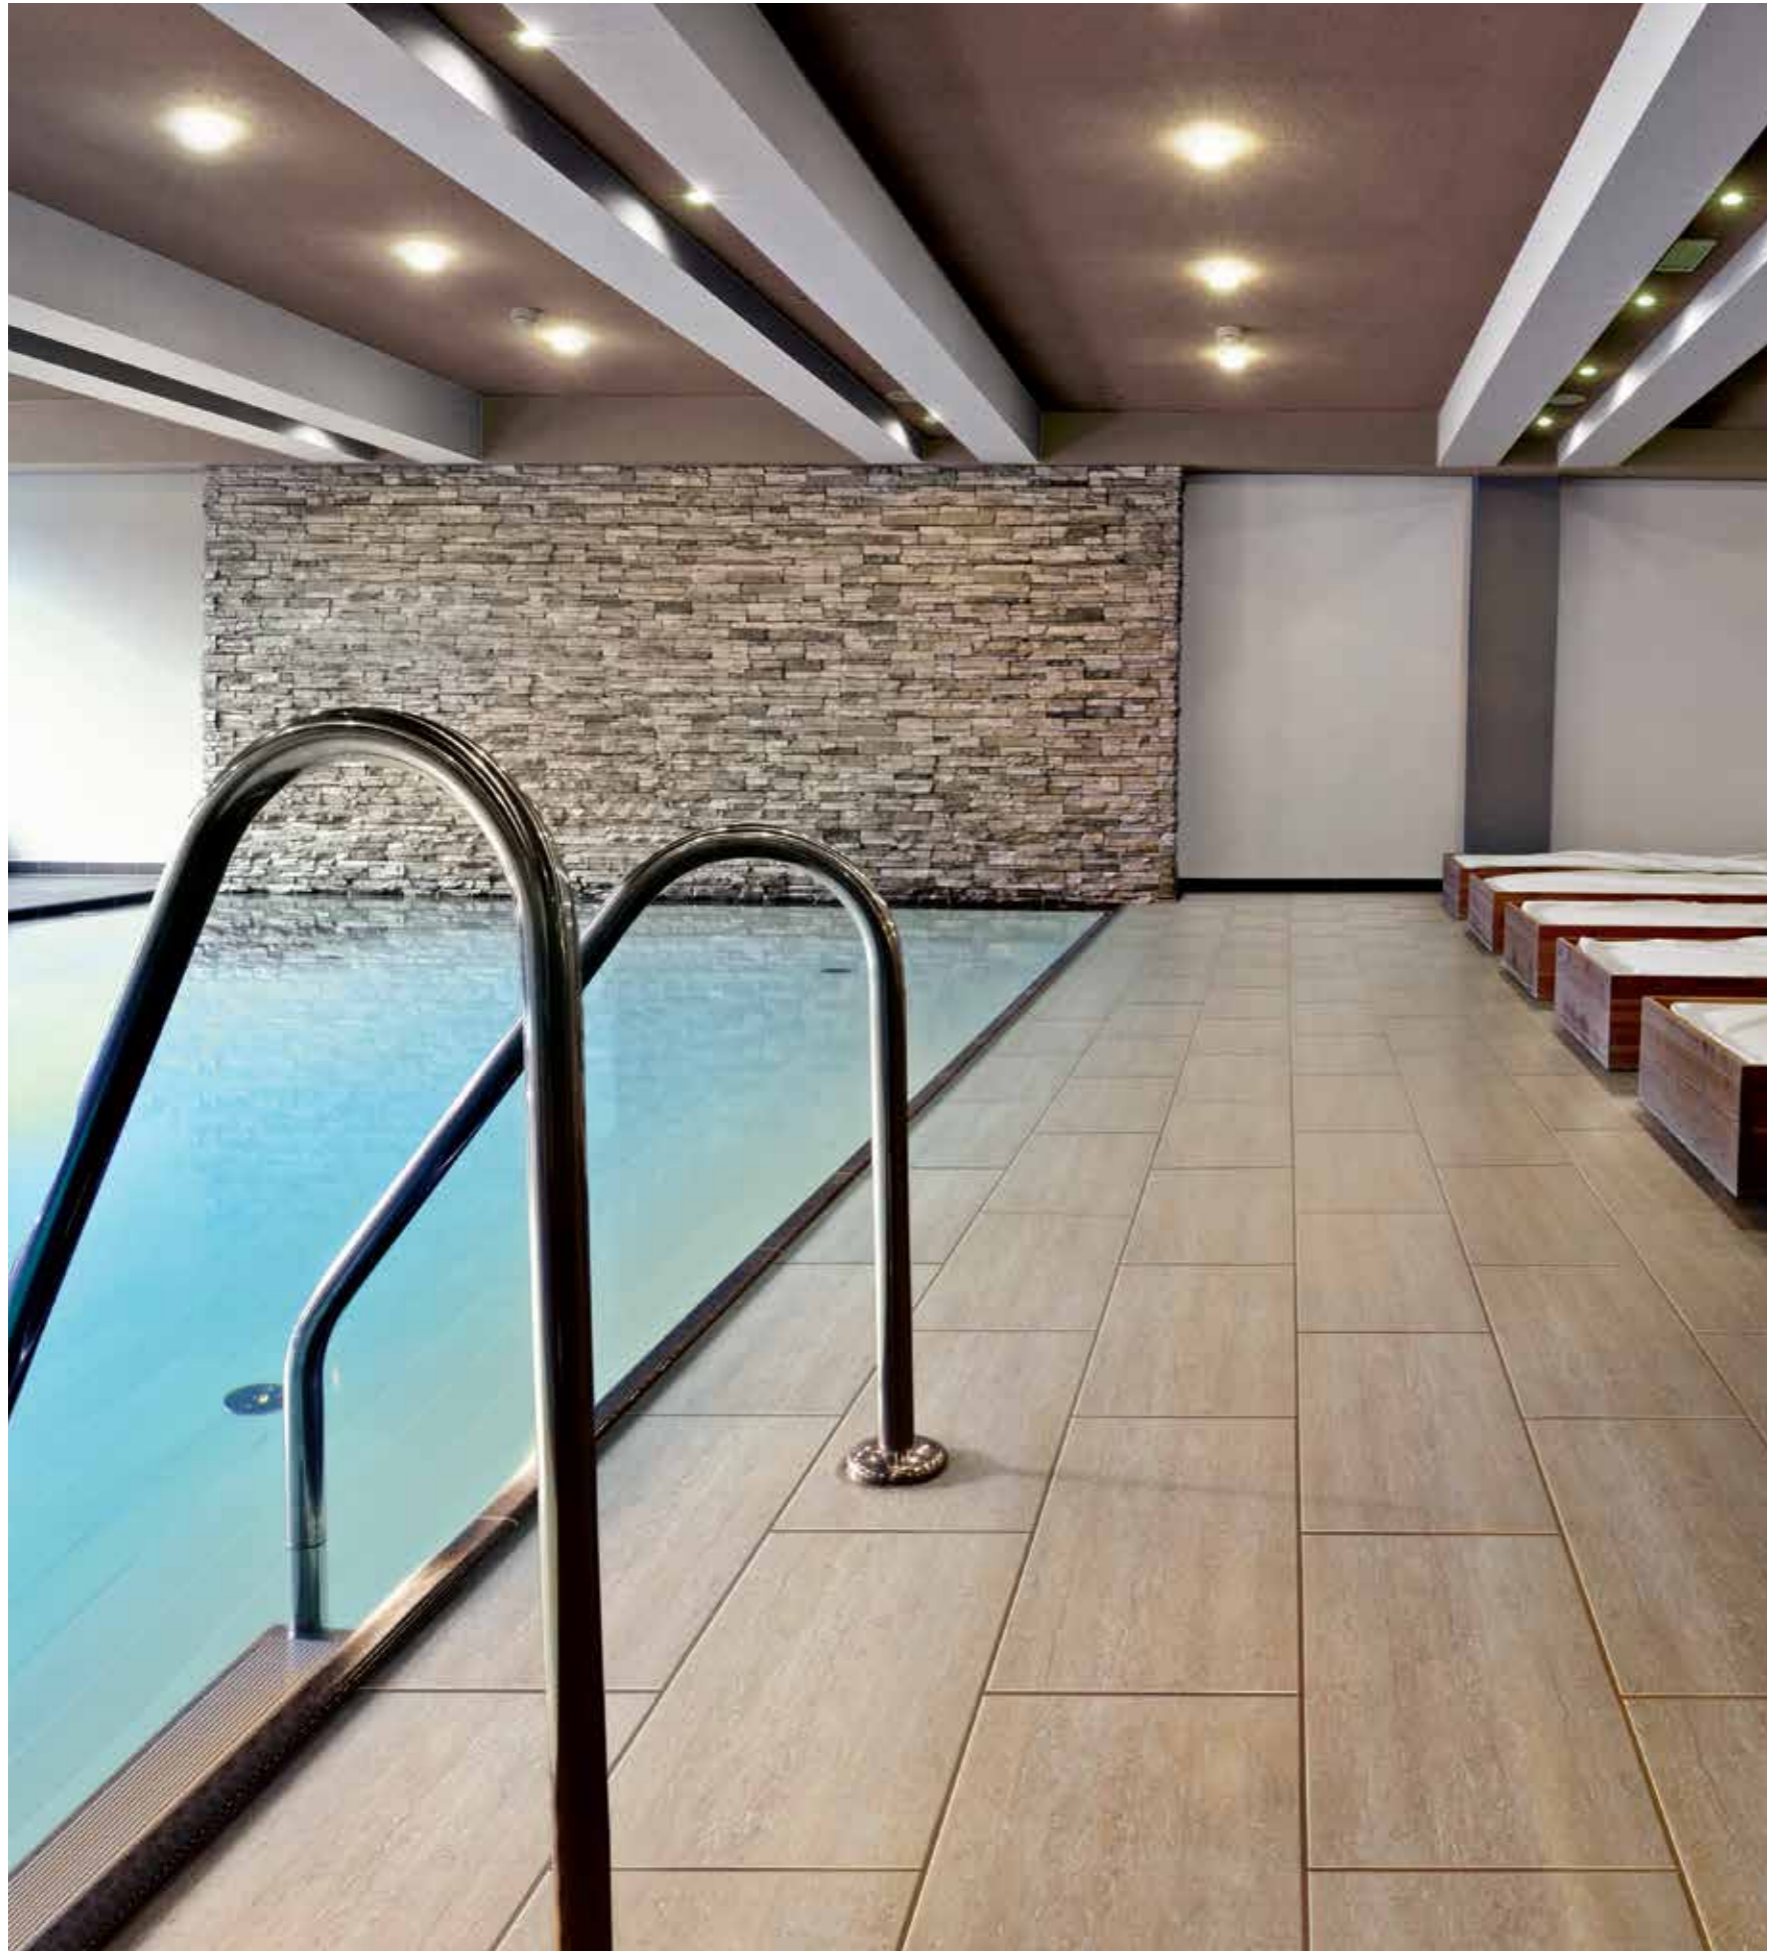

Natura

Travertenin çekici dokusu ile seramiği buluşturan Natura serisi; kemik, bej ve noce renk seçenekleriyle mekanlara huzur veriyor. Natura, dış mekan ve havuz kenarları için sunulan kaymayı engelleyen yapısıyla evinizde ve bahçenizde daima arzu ettiğiniz doğallığı ve estetiği buluşturuyor.

The attractive texture of travertine brings peace to spaces with bone, beige and noce colour options. With its anti-slip construction offered for outdoor and poolside uses, this collection combines the naturalness and beauty that you always desired for your home and garden.

Die attraktive textur aus travertin bringt frieden in den räumen mit den knochen, beige und noce farboptionen. Mit seiner rutschfesten konstruktion, für den außen- und poolanwendungen angeboten werden, kombiniert diese kollektion die natürllichkeit und schönheit, die sie für ihr haus und garten immer gewünscht haben.

La texture attrayante du marbre de la série Natura, apporte la paix à des espaces avec des choix de couleurs os, beige et noce. Avec sa construction antidérapant fournie pour des usages extérieurs et piscine, cette collection combine le naturel et la beauté que vous avez toujours souhaité pour votre maison et votre jardin.

Noce
Noce
Noce
Noce
Noce Antislip
Noce Anti-slip
Noce Antislip
Antidérapant Noce
30x60cm / 12"x24"

Kemik
Bone
Knochen
Os
Kemik Antislip
Bone Anti-slip
Knochen Antislip
Antidérapant Os
30x60cm / 12"x24"

Bej
Beige
Beige
Beige
Bej Antislip
Beige Anti-slip
Beige Antislip
Antidérapant Beige
30x60cm / 12"x24"