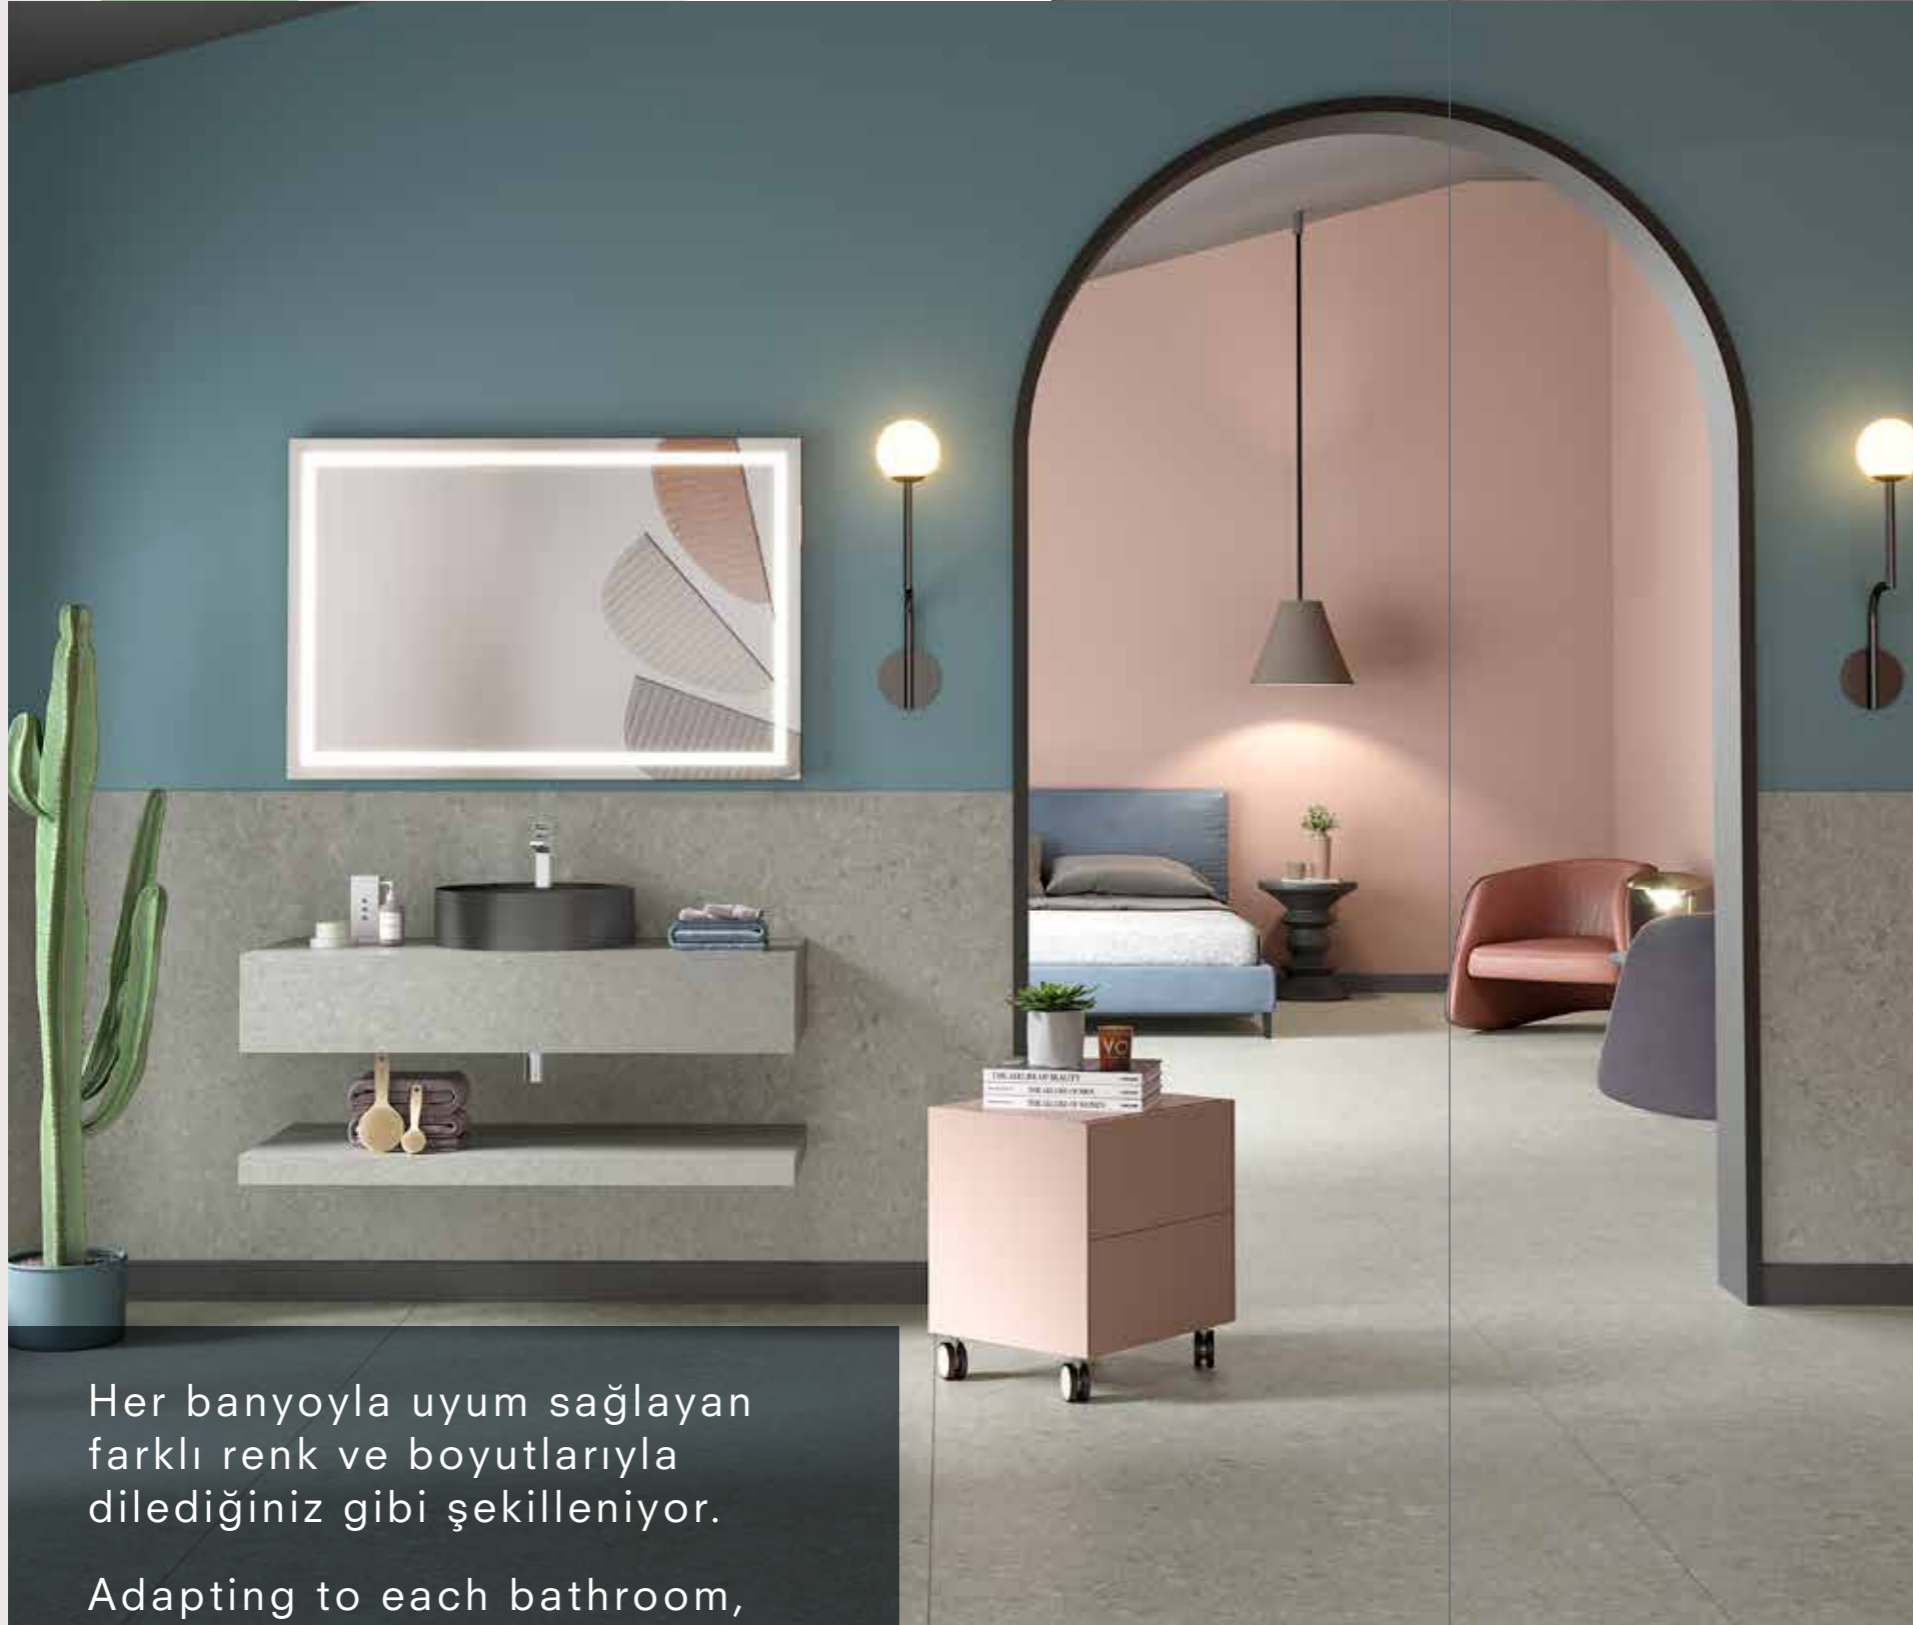

Her banyoya uyum sağlayan farklı renk ve boyutlarıyla dilediğiniz gibi şekilleniyor.

Adapting to each bathroom, it shapes as you wish with different colors and sizes.