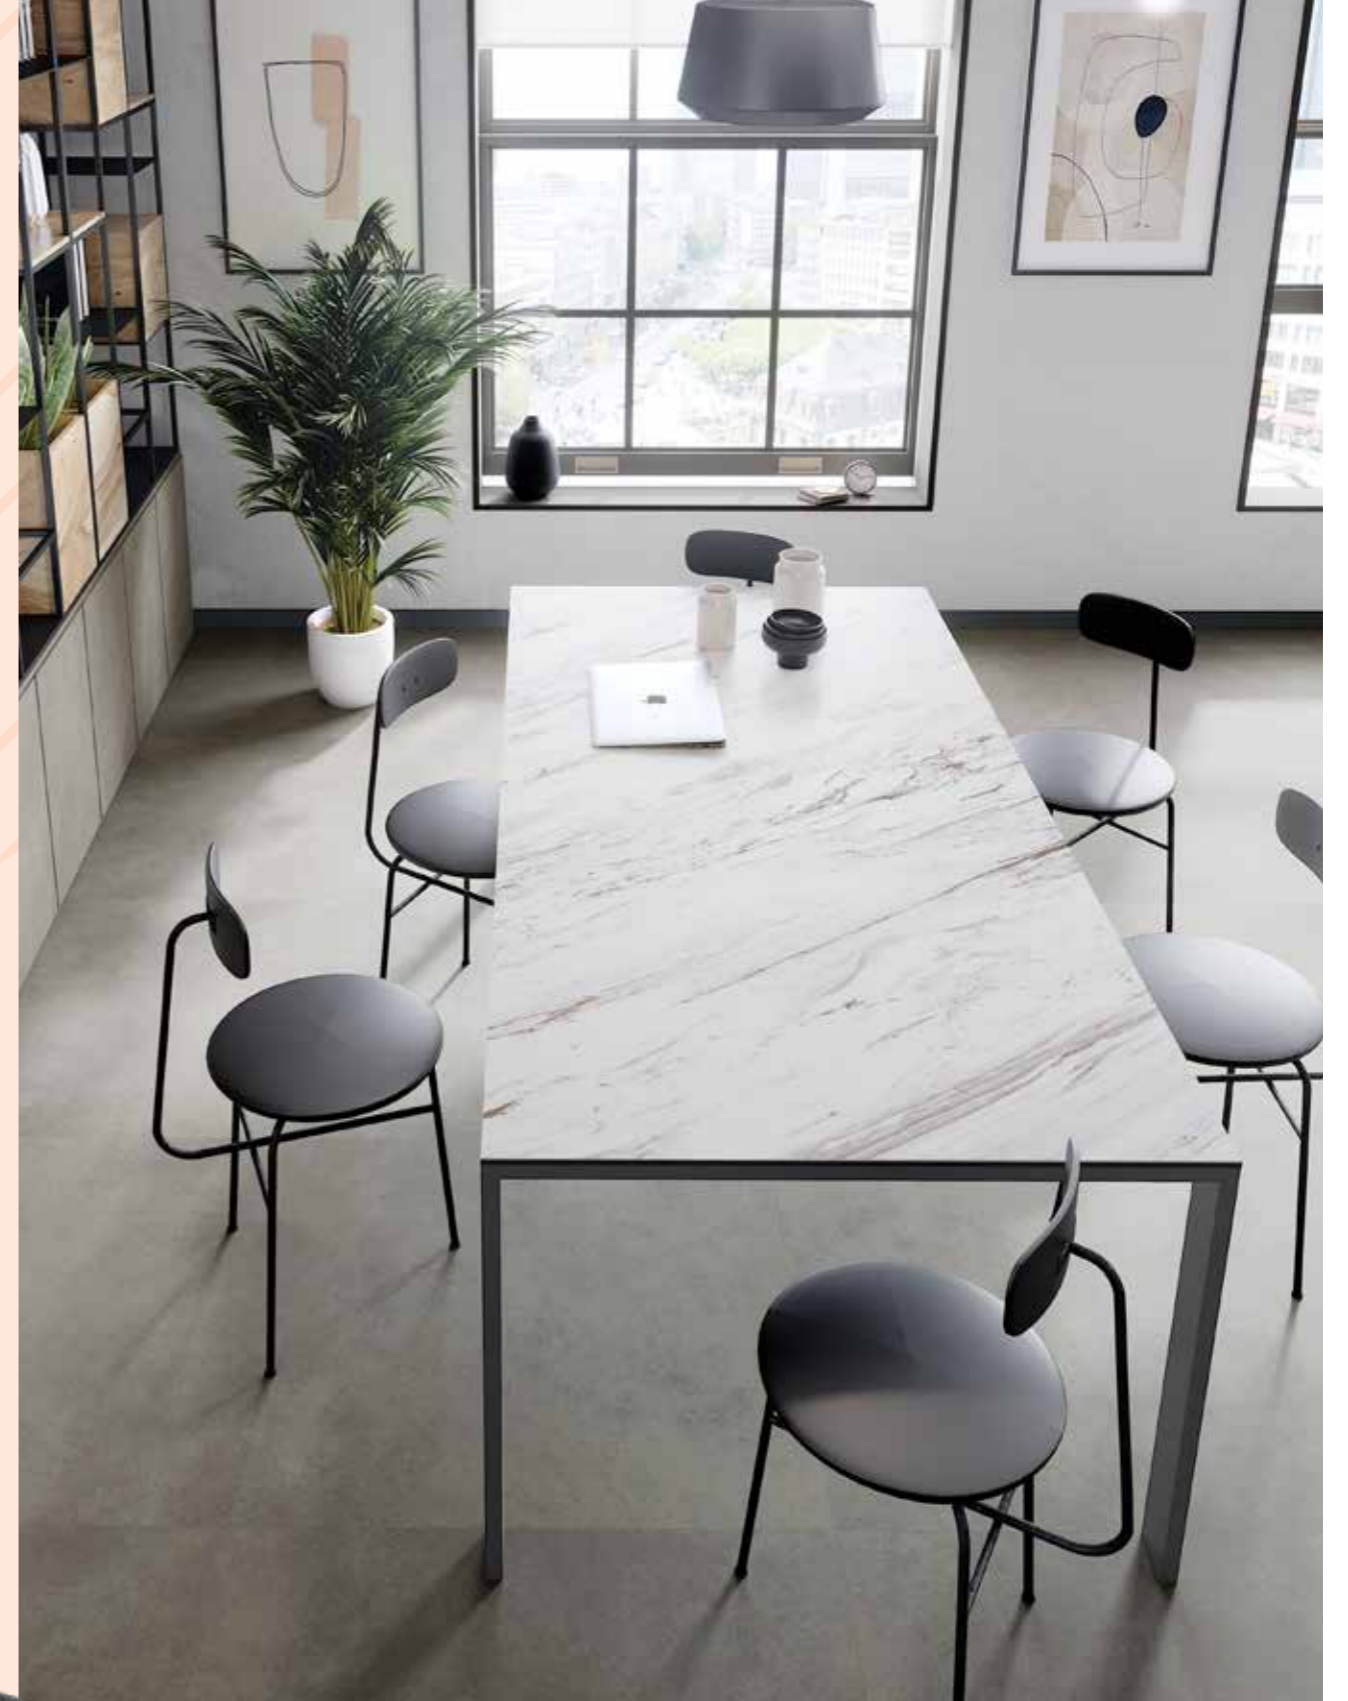

T-ONE By Kale mobilya Yüzey Renkleri /
T-ONE By Kale furniture Surface Colors

Masa Ayak Renkleri / Table Feet Colors

Sehpa Ayak Renkleri / End Table Feet Colors