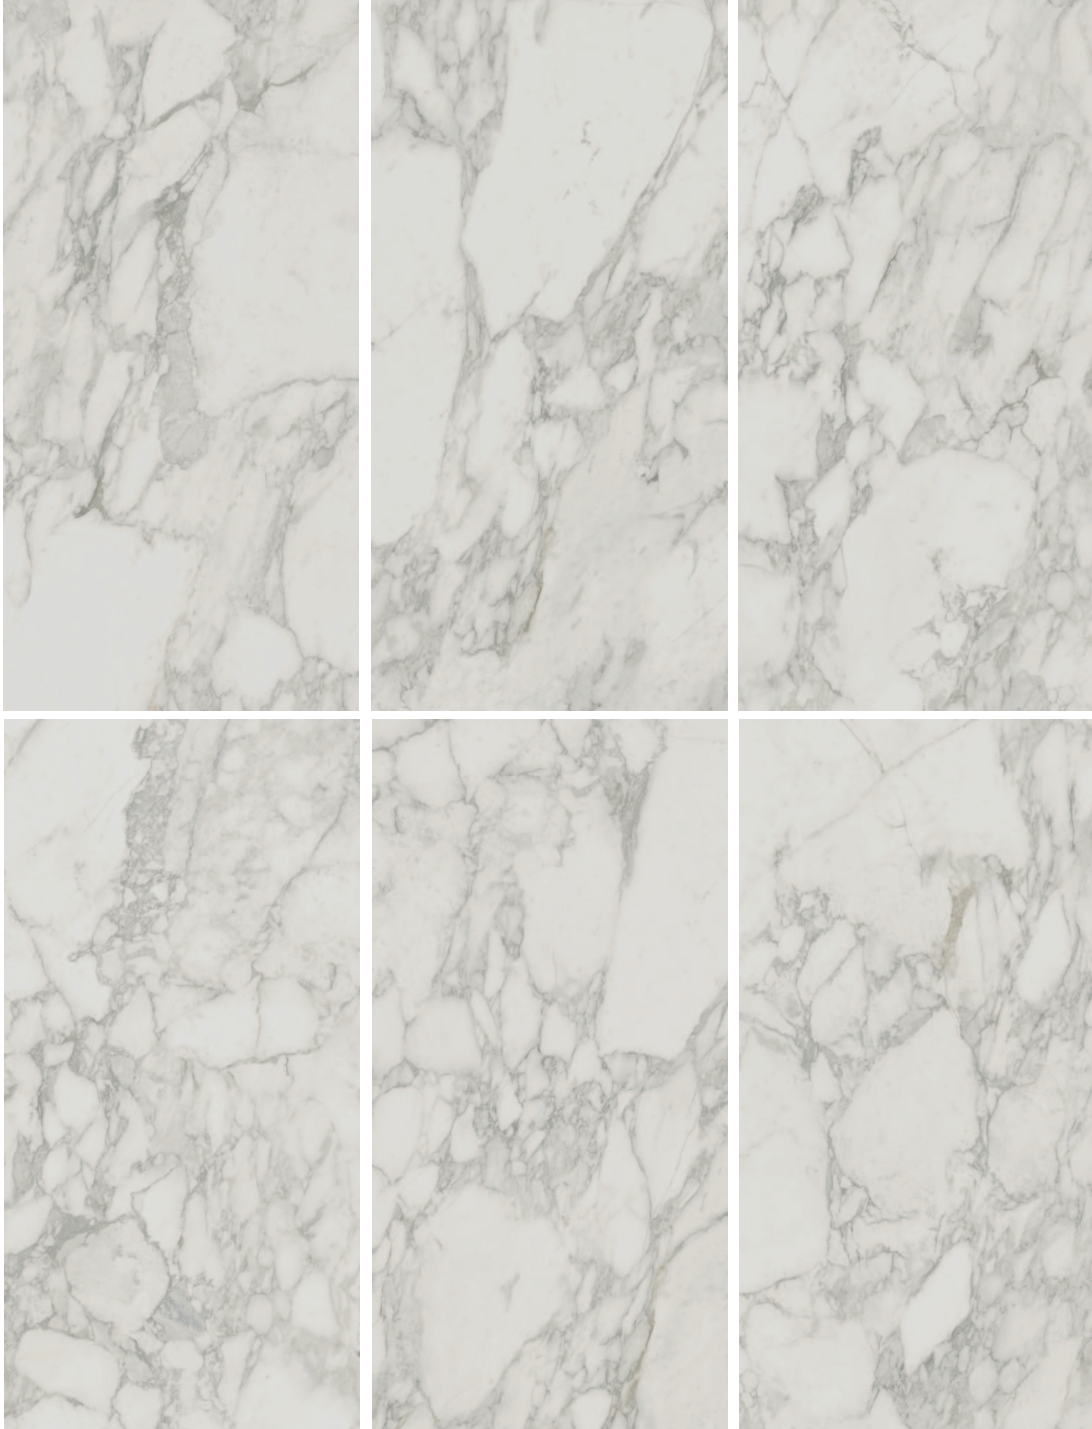

ITALIAN MARBLE

Im Arabesque White

" 10 different variations of graphic. "