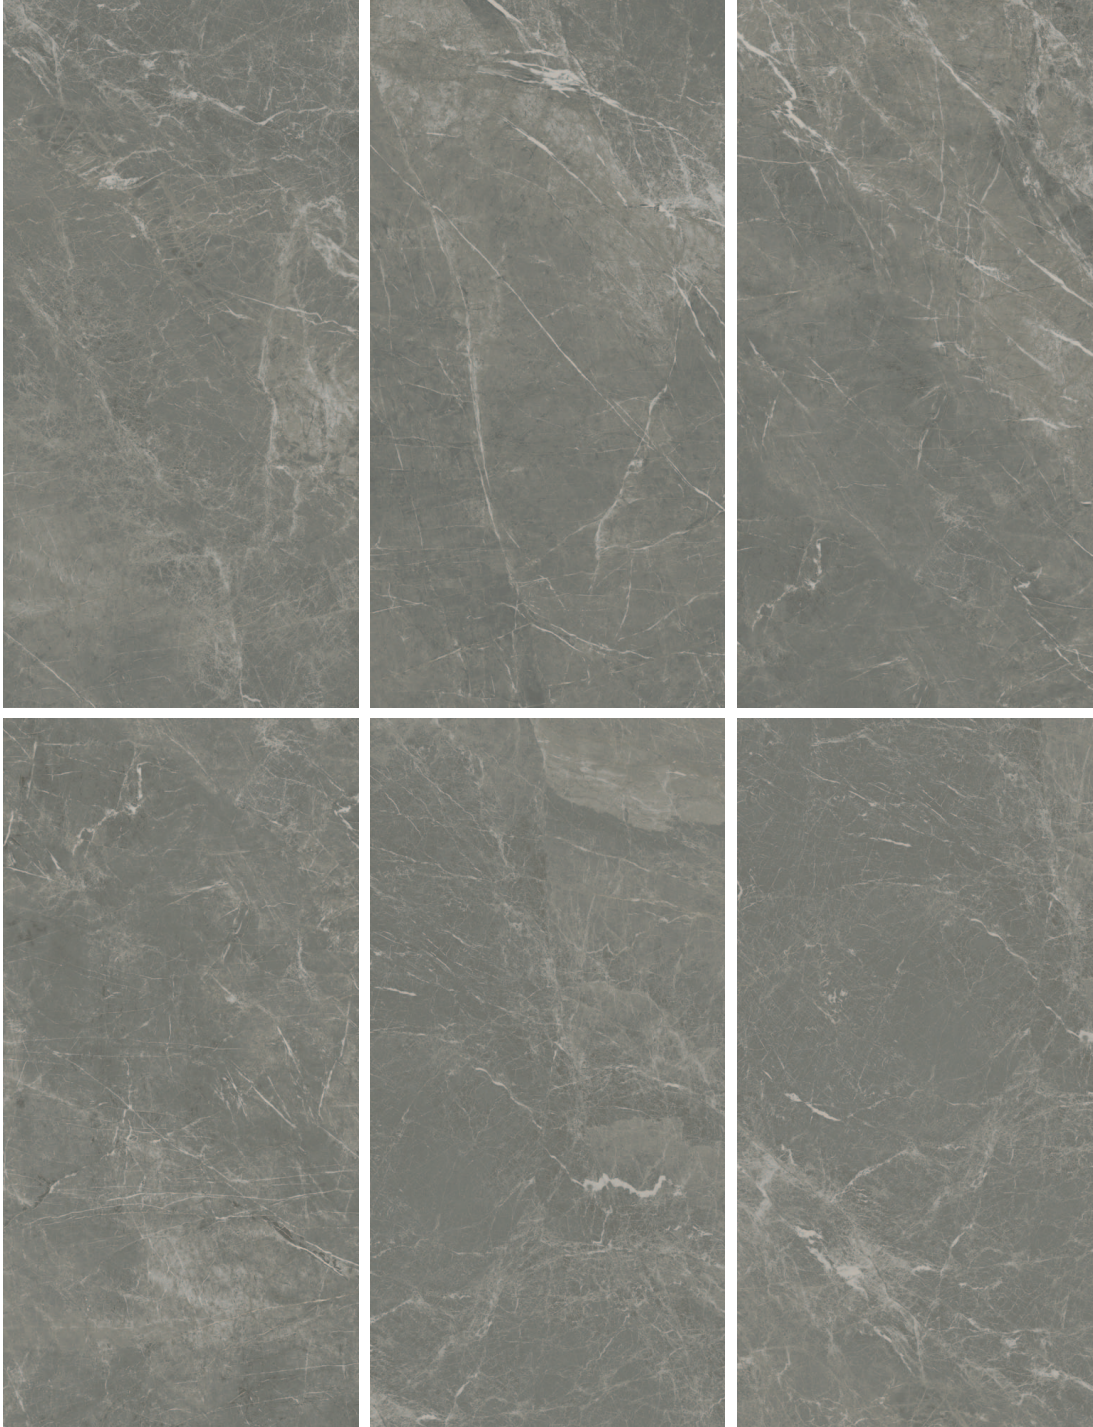

ITALIAN MARBLE

Im Prestige Light Grey

" 10 different variations of graphic. "