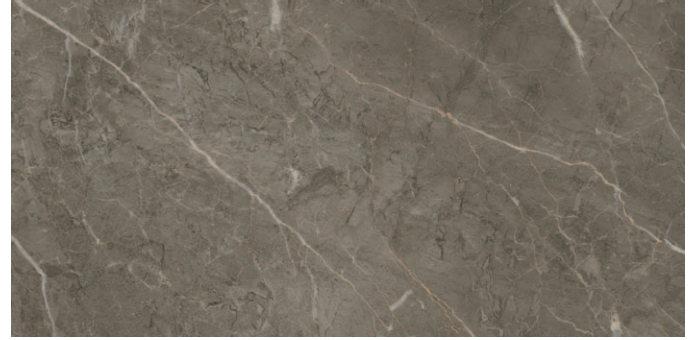

ROYAL MARBLES

Porcelain Tiles

Matte, Semi Polished Products Usage Areas

Polished Products Usage Areas

* Not recommended in areas with busy pedestrian traffic

Savana Dark Polished

GPB-E300 / GPB-A300 / GPB-R300 / GPB-U300
80x160 / 80x80 / 60x120 / 60x60cm