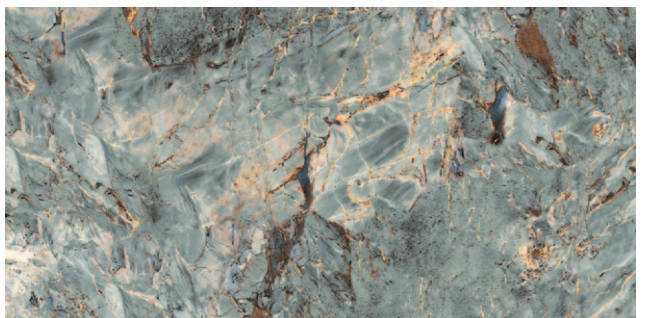

"Calacatta Calma"

"12 different variations of graphic - 60x120 cm."

"Ashfall"

ROYAL MARBLES

"12 different variations of graphic - 60x120 cm."

"Calacatta Macchia"

"7 different variations of graphic - 60x120 cm."

"Sea Nature"

ROYAL MARBLES

"6 different variations of graphic - 60x120 cm."

"Onyx Sunrise"

"4 different variations of graphic - 60x120 cm."

"Onyx Sunrise Dekor"

ROYAL MARBLES

"13 different variations of graphic - 80x160 cm."