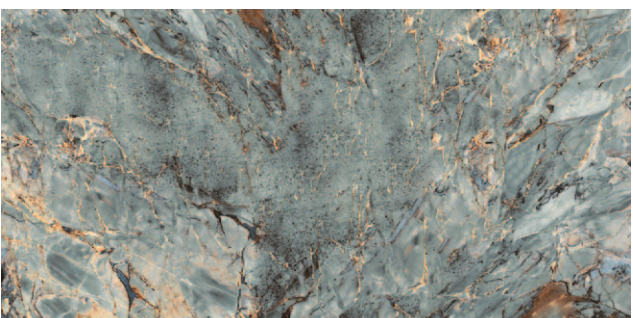

"Calacatta Calma"

"12 different variations of graphic - 60x120 cm."

"Ashfall"

ROYAL MARBLES

"12 different variations of graphic - 60x120 cm."

"Calacatta Macchia"

"7 different variations of graphic - 60x120 cm."

"Sea Nature"

ROYAL MARBLES

"6 different variations of graphic - 60x120 cm."

"Onyx Sunrise"

"4 different variations of graphic - 60x120 cm."

"Onyx Sunrise Dekor"

ROYAL MARBLES

"13 different variations of graphic - 80x160 cm."