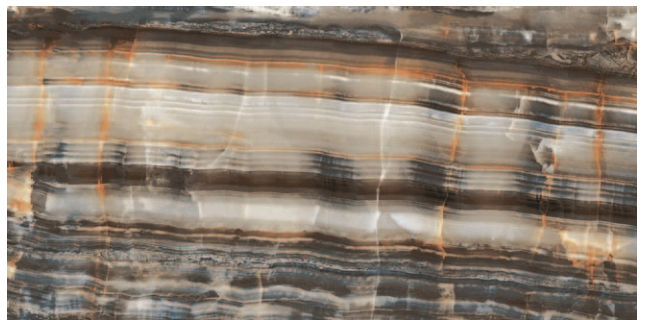

"5 different variations of graphic - 60x120 cm."

"Onyx Rainbow Koyu"