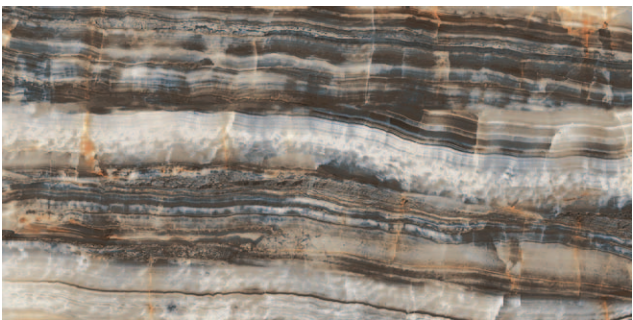

"5 different variations of graphic - 60x120 cm."

"Onyx Rainbow Koyu"