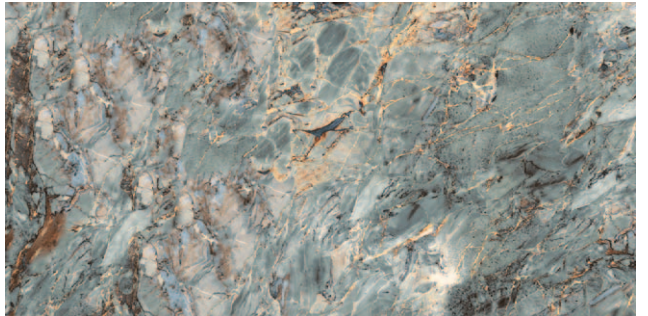

"Calacatta Calma"

"12 different variations of graphic - 60x120 cm."

"Ashfall"

ROYAL MARBLES

"12 different variations of graphic - 60x120 cm."

"Calacatta Macchia"

"7 different variations of graphic - 60x120 cm."

"Sea Nature"

ROYAL MARBLES

"6 different variations of graphic - 60x120 cm."

"Onyx Sunrise"

"4 different variations of graphic - 60x120 cm."

"Onyx Sunrise Dekor"

ROYAL MARBLES

"13 different variations of graphic - 80x160 cm."

"Calacatta Gold"

"Calacatta Gold"

ROYAL MARBLES

"Marrakesh Cream"

"Ashfall"

ROYAL MARBLES

"Iceberg"

"Tuana Grey"