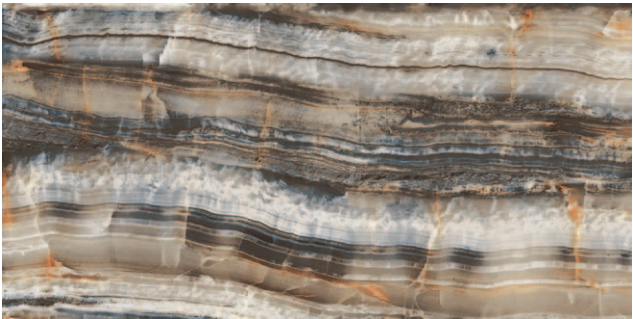

"5 different variations of graphic - 60x120 cm."

"Onyx Rainbow Koyu"