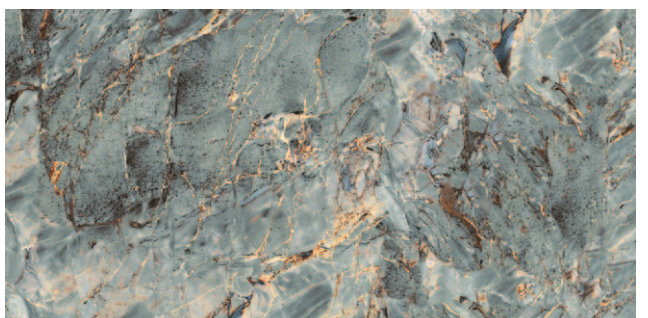

"Calacatta Calma"

"12 different variations of graphic - 60x120 cm."

"Ashfall"

ROYAL MARBLES

"12 different variations of graphic - 60x120 cm."

"Calacatta Macchia"

"7 different variations of graphic - 60x120 cm."

"Sea Nature"

ROYAL MARBLES

"6 different variations of graphic - 60x120 cm."

"Onyx Sunrise"

"4 different variations of graphic - 60x120 cm."

"Onyx Sunrise Dekor"

ROYAL MARBLES

"13 different variations of graphic - 80x160 cm."