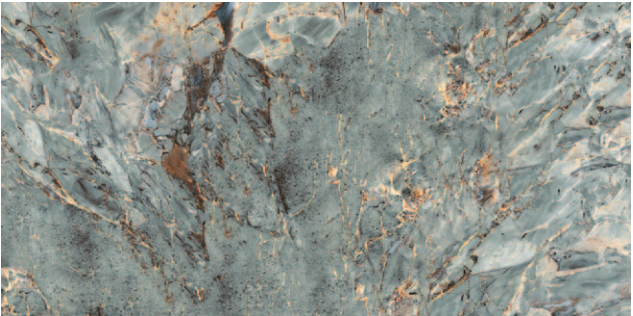

"Calacatta Calma"

"12 different variations of graphic - 60x120 cm."

"Ashfall"

ROYAL MARBLES

"12 different variations of graphic - 60x120 cm."

"Calacatta Macchia"

"7 different variations of graphic - 60x120 cm."

"Sea Nature"

ROYAL MARBLES

"6 different variations of graphic - 60x120 cm."

"Onyx Sunrise"

"4 different variations of graphic - 60x120 cm."

"Onyx Sunrise Dekor"

ROYAL MARBLES

"13 different variations of graphic - 80x160 cm."