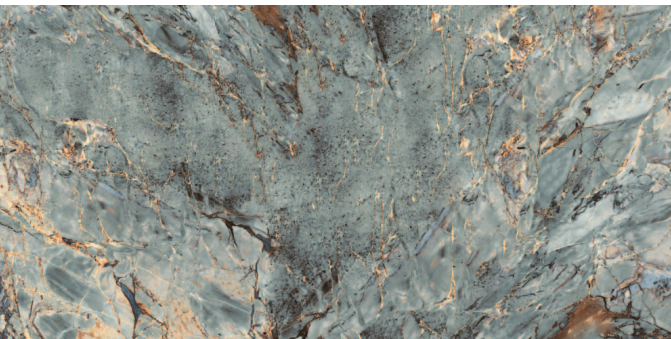

MPB-R586
60x120cm

NEW

Prestij Grey Polished

MPB-R562 / MPB-U792
60x120 / 60x60cm

Onyx Sunrise Decor Polished

MPB-R588
60x120cm

NEW

Sea Nature Polished