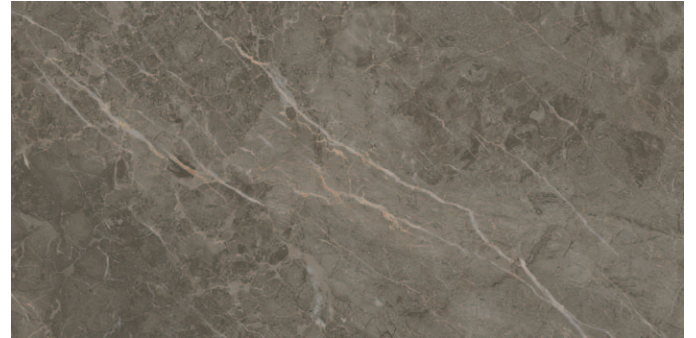

Savana Dark Semi Polished

LGMB-E300 / LGMB-A300 / LGMB-R300 / LGMB-U300
80x160 / 80x80 / 60x120 / 60x60cm