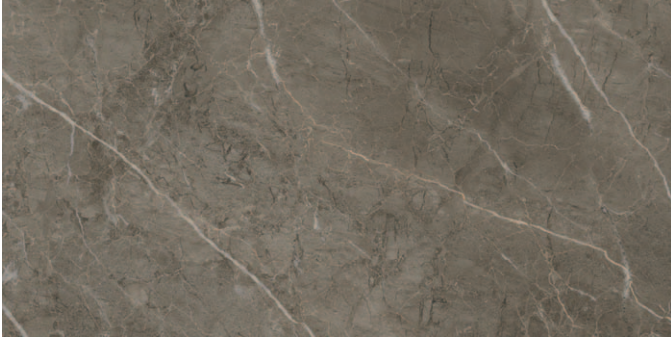

ROYAL MARBLES

Porcelain Tiles

Matte, Semi Polished Products Usage Areas

Polished Products Usage Areas

* Not recommended in areas with busy pedestrian traffic

Savana Dark Polished

GPB-E300 / GPB-A300 / GPB-R300 / GPB-U300
80x160 / 80x80 / 60x120 / 60x60cm