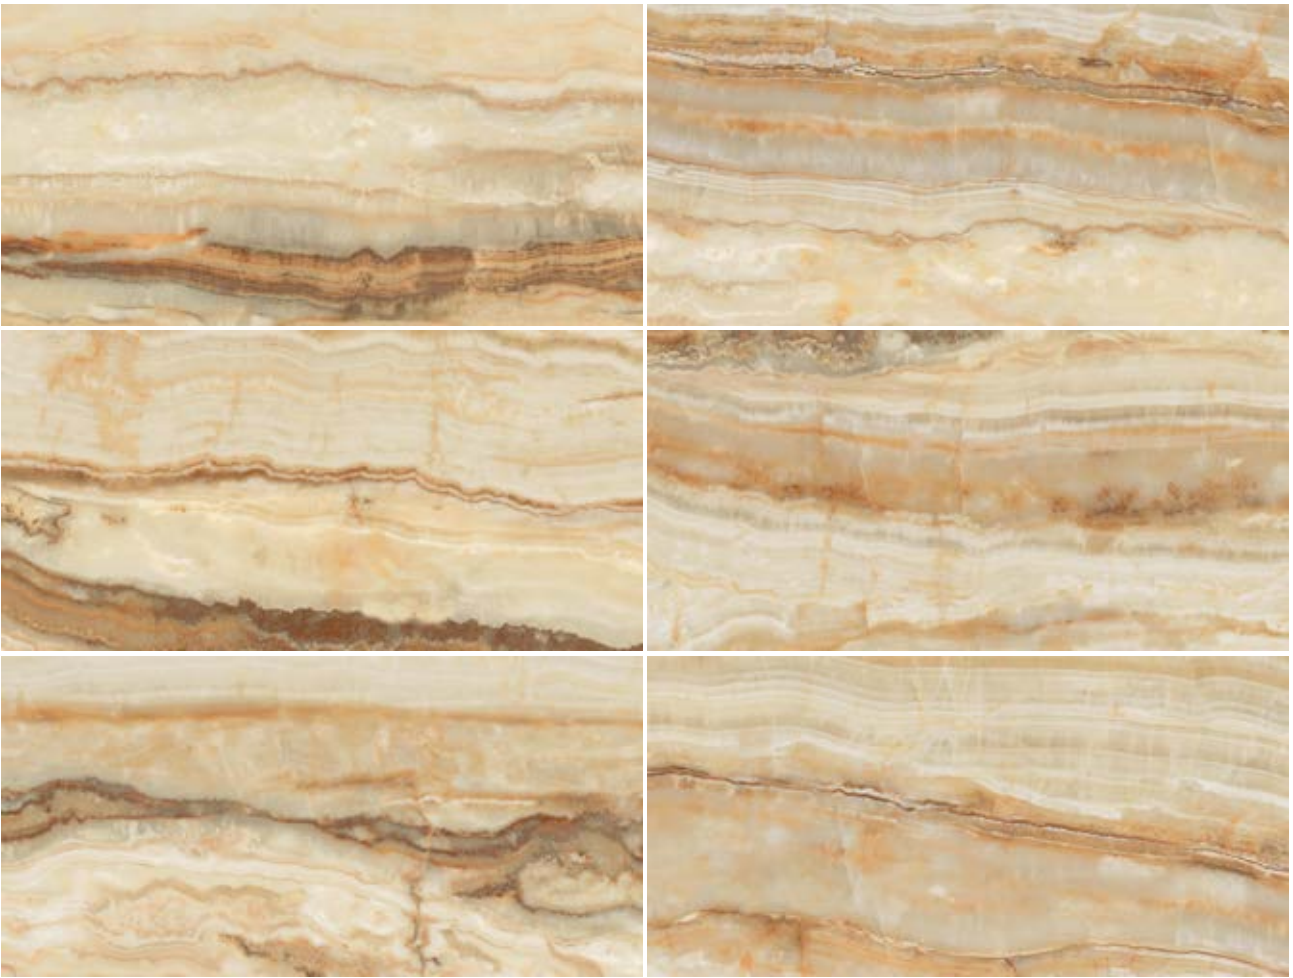

"6 different variations of graphic - 60x120 cm."

"Rosso Miele"