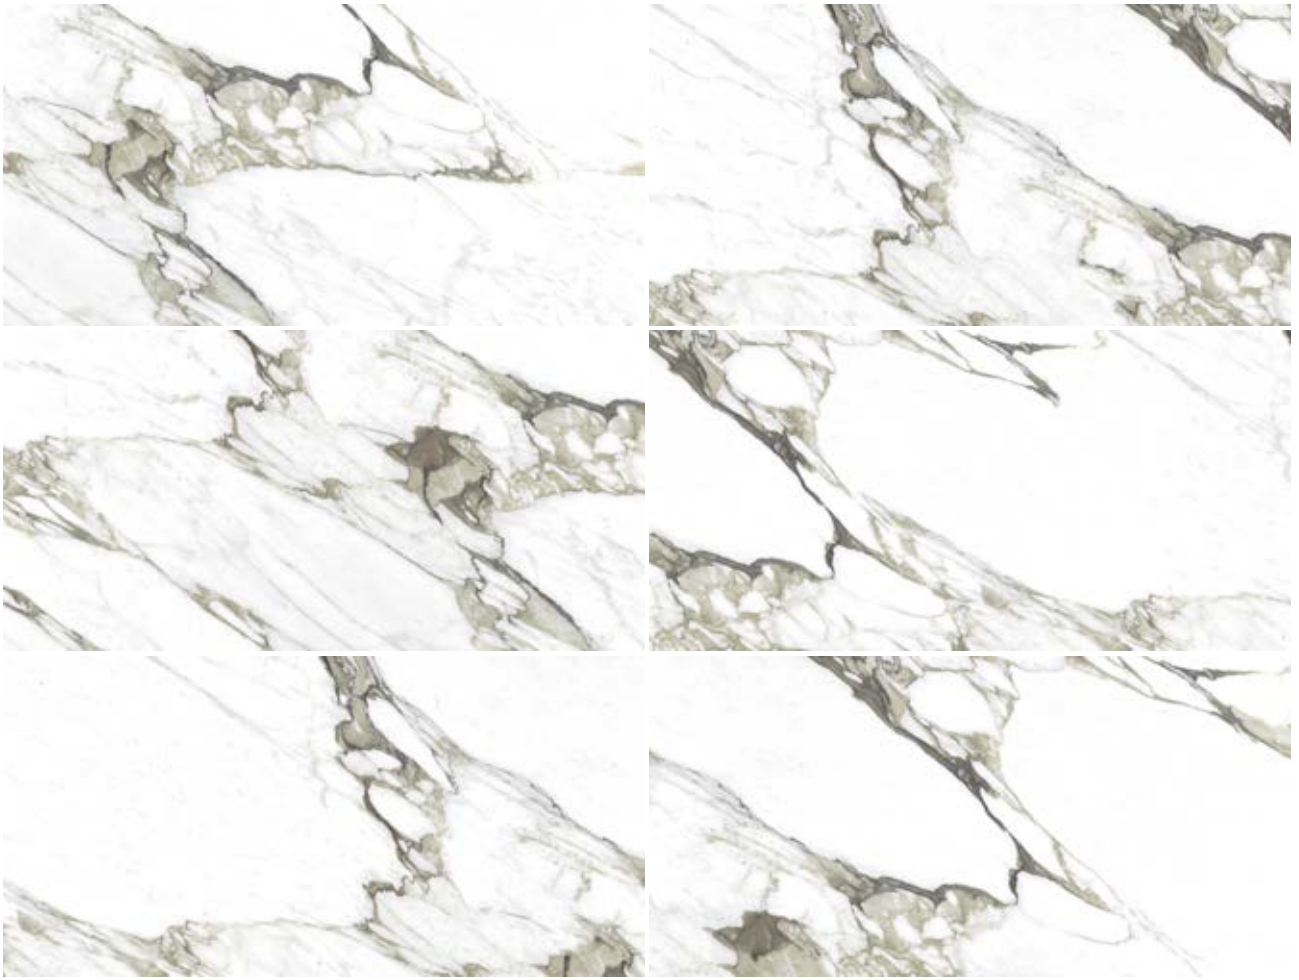

"Calcite Azul"

"5 different variations of graphic - 60x120 cm."

"Genova Verde"

"7 different variations of graphic - 60x120 cm."

"Valle Bianca"

"Valle Bianca"

"Genova Verde"

"Calcite Azul"