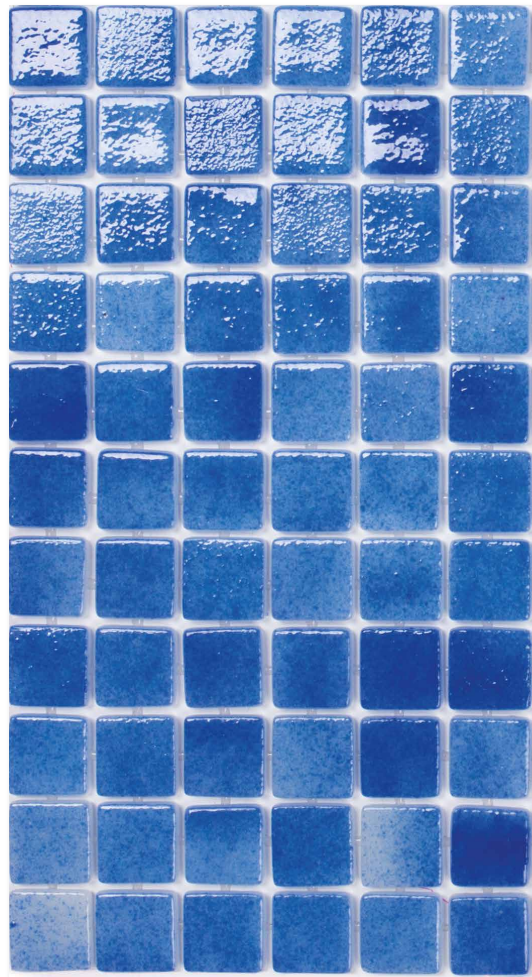

Dirençli  
Resistance

Dayanıklı  
Durability

Kolay Döşeme  
Easy Installation

Esneklik  
Flexibility

Mükemmel Tutuş  
Excellent Grip

glass mosaic

GM 010  
Blue 2,5x2,5cm  
Plate Dimension 30x50cm

GM 011  
Light Blue 2,5x2,5cm  
Plate Dimension 30x50cm

GM 012  
Cobalt 2,5x2,5cm  
Plate Dimension 30x50cm

glass mosaic

GM 013  
Green 2,5x2,5cm  
Plate Dimension 30x50cm

GM 014  
Anthracite 2,5x2,5cm  
Plate Dimension 30x50cm

GMM 101  
Metallic Azure 2,5x2,5cm  
Plate Dimension 30x50cm