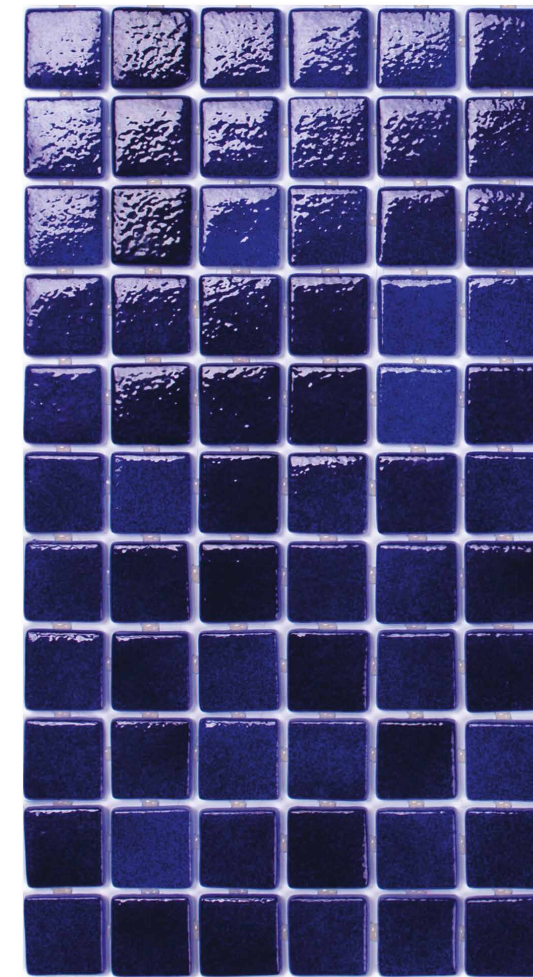

Dirençli  
Resistance

Dayanıklı  
Durability

Kolay Döşeme  
Easy Installation

Esneklik  
Flexibility

Mükemmel Tutuş  
Excellent Grip

glass mosaic

GM 010  
Blue 2,5x2,5cm  
Plate Dimension 30x50cm

GM 011  
Light Blue 2,5x2,5cm  
Plate Dimension 30x50cm

GM 012  
Cobalt 2,5x2,5cm  
Plate Dimension 30x50cm

glass mosaic

GM 013  
Green 2,5x2,5cm  
Plate Dimension 30x50cm

GM 014  
Anthracite 2,5x2,5cm  
Plate Dimension 30x50cm

GMM 101  
Metallic Azure 2,5x2,5cm  
Plate Dimension 30x50cm