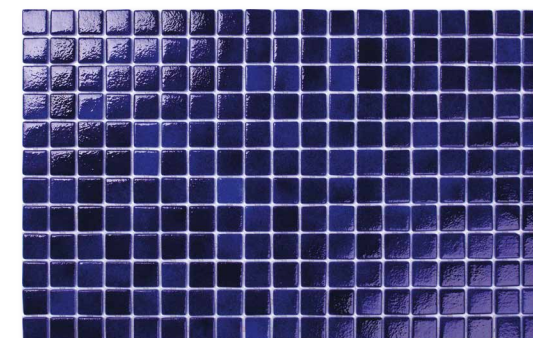

### Mosaic Holder Serabella "Comfort System"

*Innovative mosaic holder system which is favored for having a structure that is durable, adjustable and resistable to water, humidity, heat and variable outdoor weather conditions. 30x50 cm mesh size provides the users with easiness, comfort, practicality and time saving during installation. A powerful and rational mosaic holder Comfort System is an innovation provided to a Serabella user.*

Dirençli  
Resistance

Dayanıklı  
Durability

Kolay Döşeme  
Easy Installation

Esneklik  
Flexibility

Mükemmel Tutuş  
Excellent Grip

glass mosaic

GM 010  
Blue 2,5x2,5cm  
Plate Dimension 30x50cm

GM 011  
Light Blue 2,5x2,5cm  
Plate Dimension 30x50cm

GM 012  
Cobalt 2,5x2,5cm  
Plate Dimension 30x50cm

glass mosaic

GM 013  
Green 2,5x2,5cm  
Plate Dimension 30x50cm

GM 014  
Anthracite 2,5x2,5cm  
Plate Dimension 30x50cm

GMM 101  
Metallic Azure 2,5x2,5cm  
Plate Dimension 30x50cm