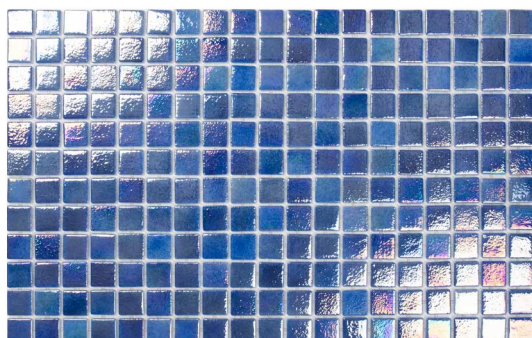

GMM 060
Blue-Gold Mix 2,5x2,5cm
Plate Dimension 30x50cm

glass mosaic