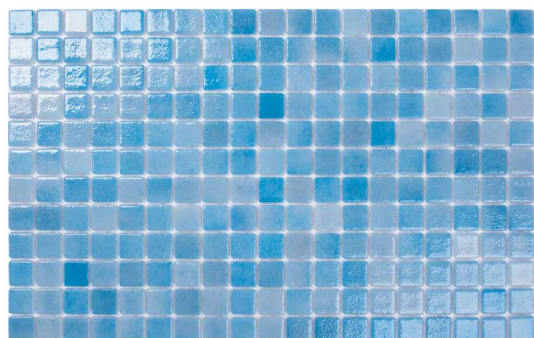

### Mosaic Holder Serabella "Comfort System"

*Innovative mosaic holder system which is favored for having a structure that is durable, adjustable and resistable to water, humidity, heat and variable outdoor weather conditions. 30x50 cm mesh size provides the users with easiness, comfort, practicality and time saving during installation. A powerful and rational mosaic holder Comfort System is an innovation provided to a Serabella user.*

Dirençli  
Resistance

Dayanıklı  
Durability

Kolay Döşeme  
Easy Installation

Esneklik  
Flexibility

Mükemmel Tutuş  
Excellent Grip

glass mosaic

GM 010  
Blue 2,5x2,5cm  
Plate Dimension 30x50cm

GM 011  
Light Blue 2,5x2,5cm  
Plate Dimension 30x50cm

GM 012  
Cobalt 2,5x2,5cm  
Plate Dimension 30x50cm

glass mosaic

GM 013  
Green 2,5x2,5cm  
Plate Dimension 30x50cm

GM 014  
Anthracite 2,5x2,5cm  
Plate Dimension 30x50cm

GMM 101  
Metallic Azure 2,5x2,5cm  
Plate Dimension 30x50cm