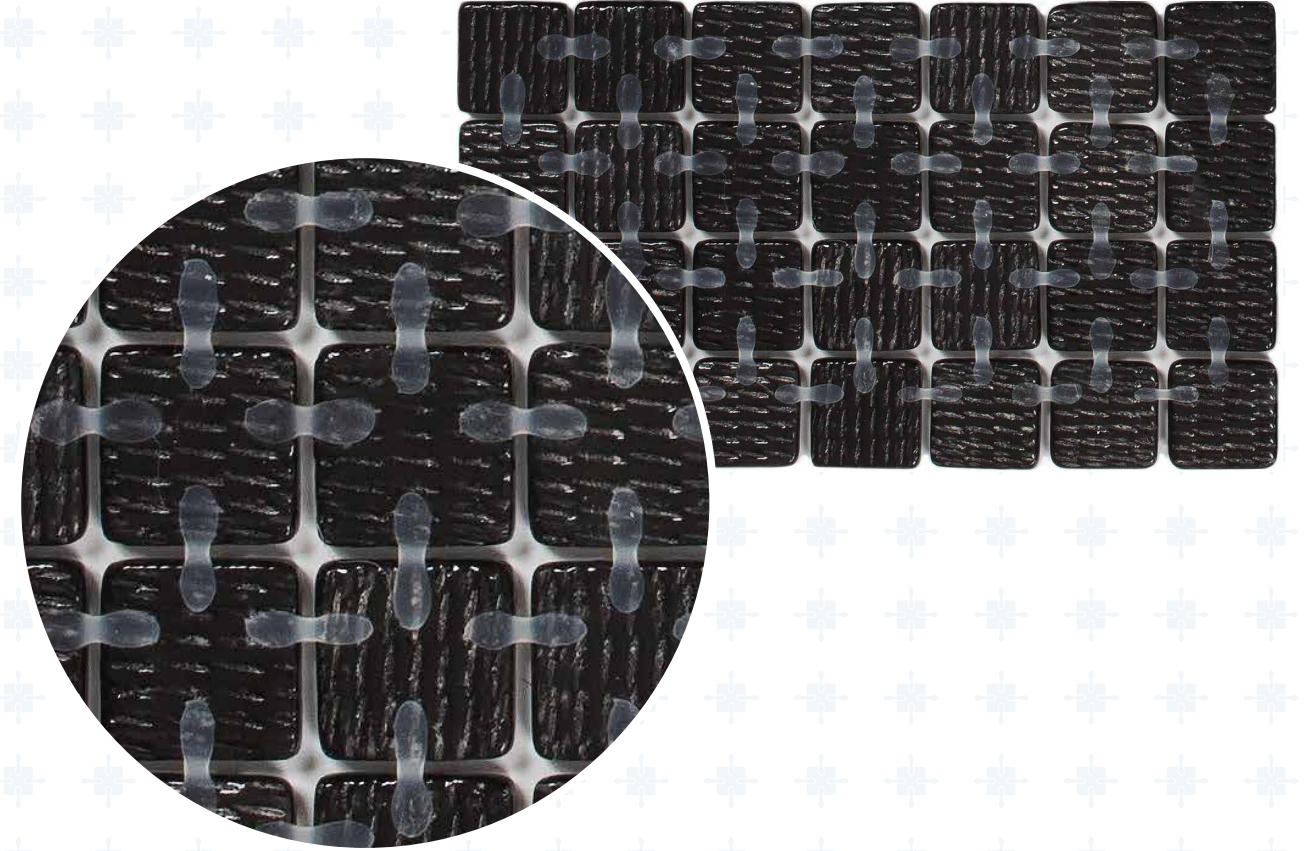

Serabella "Comfort System" Mozaik Taşıyıcı

Isı, su ve nem gibi değişken hava şartlarına dayanıklı, esnek ve dirençli yapısı ile tercih edilen, yenilikçi mozaik taşıyıcı sistemdir. 30x50 cm plaka ebatlarında kullanıcılarına uygulamalarda kolaylık, konfor, pratiklik ve zaman tasarrufu sağlar. Güçlü ve rasyonel mozaik taşıyıcı Comfort System, Serabella'nın kullanıcılarına sunduğu bir yeniliktir.

Mosaic Holder Serabella "Comfort System"

Innovative mosaic holder system which is favored for having a structure that is durable, adjustable and resistable to water, humidity, heat and variable outdoor weather conditions. 30x50 cm mesh size provides the users with easiness, comfort, practicality and time saving during installation. A powerful and rational mosaic holder Comfort System is an innovation provided to a Serabella user.

Dirençli
Resistance

Dayanıklı
Durability

Kolay Döşeme
Easy Installation

Esneklik
Flexibility

Mükemmel Tutuş
Excellent Grip