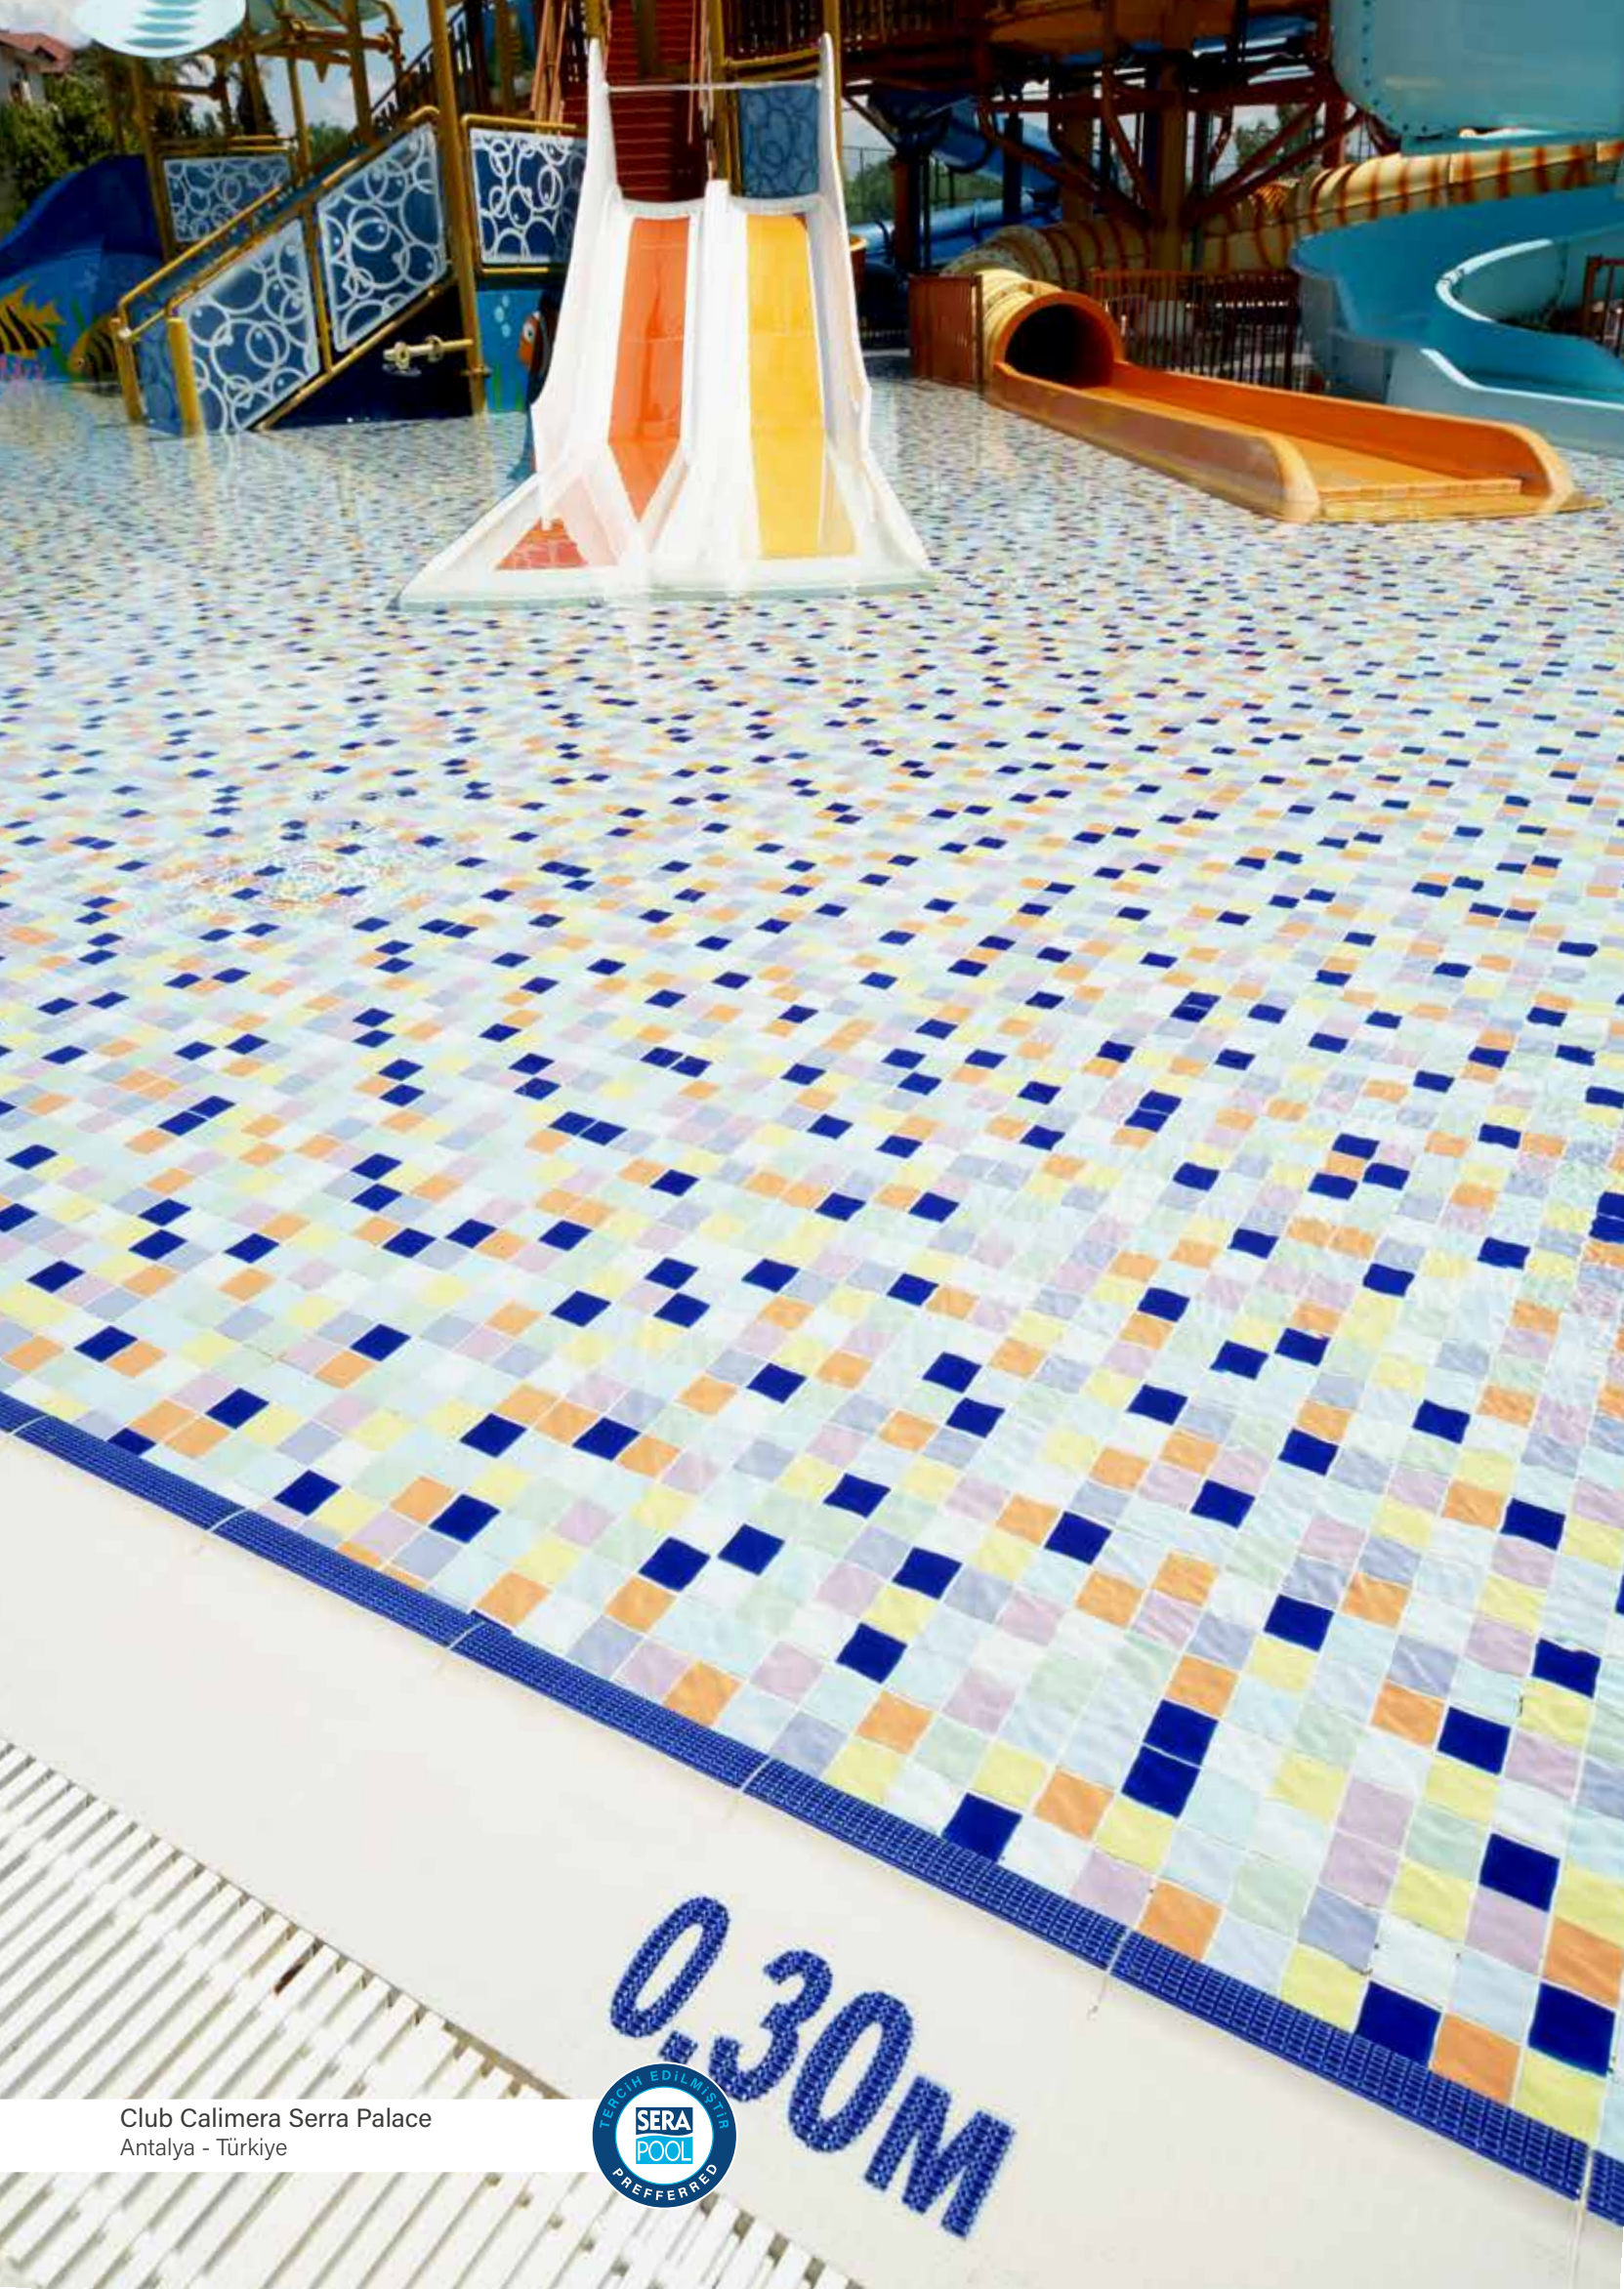

Club Calimera Serra Palace
Antalya - Türkiye

0.30M