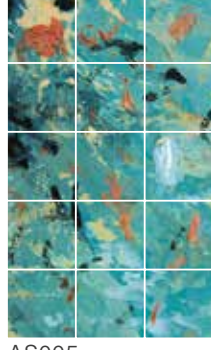

NATURAL SERIES

60x60 cm

AS005

%100 Porselen Havuz Karosu

Villa Projesi
Alaçatı / İzmir

68 | www.serapool.com