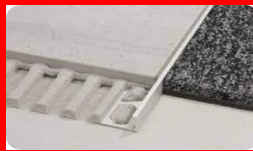

QUUP ALUMINUM TILE PROFILE SYSTEMS

STELLA EDGE

| Product Code | Length | Color | Unit Price |
|----------------|--------|--------------|------------|
| QP-SE-10-CBRNZ | 2800 | SHINY BRONZE | 15,00 € |
| QP-SE-10-CGLD | 2800 | SHINY GOLD | 15,00 € |
| QP-SE-10-CWHT | 2800 | SHINY SILVER | 15,00 € |
| | | | |
| QP-SE-10-MBRNZ | 2800 | MATT BRONZE | 12,00 € |
| QP-SE-10-MYLW | 2800 | MATT GOLD | 12,00 € |
| QP-SE-10-MWHT | 2800 | MATT SILVER | 12,00 € |
| | | | |
| QP-SE-10-PBLK | 2800 | SHINY BLACK | 15,00 € |
| QP-SE-10-MPBLK | 2800 | MATT BLACK | 12,00 € |
| | | | |
| QP-SE-12-CBRNZ | 2800 | SHINY BRONZE | 15,00 € |
| QP-SE-12-CGLD | 2800 | SHINY GOLD | 15,00 € |
| QP-SE-12-CWHT | 2800 | SHINY SILVER | 15,00 € |
| | | | |
| QP-SE-12-MBRNZ | 2800 | MATT BRONZE | 12,00 € |
| QP-SE-12-MYLW | 2800 | MATT GOLD | 12,00 € |
| QP-SE-12-MWHT | 2800 | MATT SILVER | 12,00 € |
| | | | |
| QP-SE-12-PBLK | 2800 | SHINY BLACK | 15,00 € |
| QP-SE-12-MPBLK | 2800 | MATT BLACK | 12,00 € |

QUBE EDGE

| Product Code | Length | Color | Unit Price |
|----------------|--------|--------------|------------|
| QP-QE-10-CBRNZ | 2800 | SHINY BRONZE | 22,00 € |
| QP-QE-10-CGLD | 2800 | SHINY GOLD | 22,00 € |
| QP-QE-10-CWHT | 2800 | SHINY SILVER | 22,00 € |
| | | | |
| QP-QE-10-MBRNZ | 2800 | MATT BRONZE | 15,00 € |
| QP-QE-10-MYLW | 2800 | MATT GOLD | 15,00 € |
| QP-QE-10-MWHT | 2800 | MATT SILVER | 15,00 € |
| | | | |
| QP-QE-10-PBLK | 2800 | SHINY BLACK | 22,00 € |
| QP-QE-10-MPBLK | 2800 | MATT BLACK | 15,00 € |
| | | | |
| QP-QE-12-CBRNZ | 2800 | SHINY BRONZE | 24,00 € |
| QP-QE-12-CGLD | 2800 | SHINY GOLD | 24,00 € |
| QP-QE-12-CWHT | 2800 | SHINY SILVER | 24,00 € |
| | | | |
| QP-QE-12-MBRNZ | 2800 | MATT BRONZE | 17,00 € |
| QP-QE-12-MYLW | 2800 | MATT GOLD | 17,00 € |
| QP-QE-12-MWHT | 2800 | MATT SILVER | 17,00 € |
| | | | |
| QP-QE-12-PBLK | 2800 | SHINY BLACK | 24,00 € |
| QP-QE-12-PPBLK | 2800 | MATT BLACK | 17,00 € |