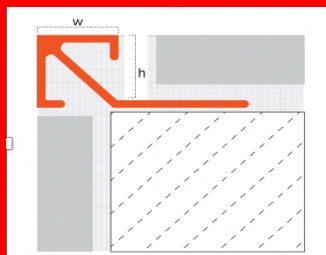

QUUP ALUMINUM TILE PROFILE SYSTEMS

STELLA EDGE

| Product Code | Length | Color | Unit Price |
|----------------|--------|--------------|------------|
| QP-SE-10-CBRNZ | 2800 | SHINY BRONZE | 15,00 € |
| QP-SE-10-CGLD | 2800 | SHINY GOLD | 15,00 € |
| QP-SE-10-CWHT | 2800 | SHINY SILVER | 15,00 € |
| | | | |
| QP-SE-10-MBRNZ | 2800 | MATT BRONZE | 12,00 € |
| QP-SE-10-MYLW | 2800 | MATT GOLD | 12,00 € |
| QP-SE-10-MWHT | 2800 | MATT SILVER | 12,00 € |
| | | | |
| QP-SE-10-PBLK | 2800 | SHINY BLACK | 15,00 € |
| QP-SE-10-MPBLK | 2800 | MATT BLACK | 12,00 € |
| | | | |
| QP-SE-12-CBRNZ | 2800 | SHINY BRONZE | 15,00 € |
| QP-SE-12-CGLD | 2800 | SHINY GOLD | 15,00 € |
| QP-SE-12-CWHT | 2800 | SHINY SILVER | 15,00 € |
| | | | |
| QP-SE-12-MBRNZ | 2800 | MATT BRONZE | 12,00 € |
| QP-SE-12-MYLW | 2800 | MATT GOLD | 12,00 € |
| QP-SE-12-MWHT | 2800 | MATT SILVER | 12,00 € |
| | | | |
| QP-SE-12-PBLK | 2800 | SHINY BLACK | 15,00 € |
| QP-SE-12-MPBLK | 2800 | MATT BLACK | 12,00 € |

QUBE EDGE

| Product Code | Length | Color | Unit Price |
|----------------|--------|--------------|------------|
| QP-QE-10-CBRNZ | 2800 | SHINY BRONZE | 22,00 € |
| QP-QE-10-CGLD | 2800 | SHINY GOLD | 22,00 € |
| QP-QE-10-CWHT | 2800 | SHINY SILVER | 22,00 € |
| | | | |
| QP-QE-10-MBRNZ | 2800 | MATT BRONZE | 15,00 € |
| QP-QE-10-MYLW | 2800 | MATT GOLD | 15,00 € |
| QP-QE-10-MWHT | 2800 | MATT SILVER | 15,00 € |
| | | | |
| QP-QE-10-PBLK | 2800 | SHINY BLACK | 22,00 € |
| QP-QE-10-MPBLK | 2800 | MATT BLACK | 15,00 € |
| | | | |
| QP-QE-12-CBRNZ | 2800 | SHINY BRONZE | 24,00 € |
| QP-QE-12-CGLD | 2800 | SHINY GOLD | 24,00 € |
| QP-QE-12-CWHT | 2800 | SHINY SILVER | 24,00 € |
| | | | |
| QP-QE-12-MBRNZ | 2800 | MATT BRONZE | 17,00 € |
| QP-QE-12-MYLW | 2800 | MATT GOLD | 17,00 € |
| QP-QE-12-MWHT | 2800 | MATT SILVER | 17,00 € |
| | | | |
| QP-QE-12-PBLK | 2800 | SHINY BLACK | 24,00 € |
| QP-QE-12-PPBLK | 2800 | MATT BLACK | 17,00 € |