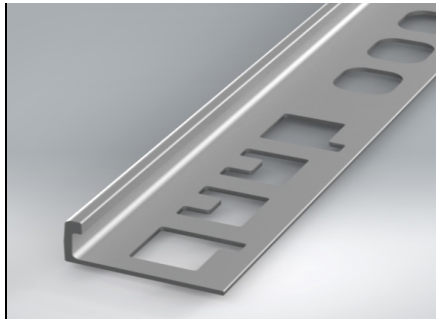

QUUP ALUMINUM TILE PROFILE SYSTEMS

STELLA EDGE

| Product Code | Length | Color | Unit Price |
|----------------|--------|--------------|------------|
| QP-SE-10-CBRNZ | 2800 | SHINY BRONZE | 15,00 € |
| QP-SE-10-CGLD | 2800 | SHINY GOLD | 15,00 € |
| QP-SE-10-CWHT | 2800 | SHINY SILVER | 15,00 € |
| | | | |
| QP-SE-10-MBRNZ | 2800 | MATT BRONZE | 12,00 € |
| QP-SE-10-MYLW | 2800 | MATT GOLD | 12,00 € |
| QP-SE-10-MWHT | 2800 | MATT SILVER | 12,00 € |
| | | | |
| QP-SE-10-PBLK | 2800 | SHINY BLACK | 15,00 € |
| QP-SE-10-MPBLK | 2800 | MATT BLACK | 12,00 € |
| | | | |
| QP-SE-12-CBRNZ | 2800 | SHINY BRONZE | 15,00 € |
| QP-SE-12-CGLD | 2800 | SHINY GOLD | 15,00 € |
| QP-SE-12-CWHT | 2800 | SHINY SILVER | 15,00 € |
| | | | |
| QP-SE-12-MBRNZ | 2800 | MATT BRONZE | 12,00 € |
| QP-SE-12-MYLW | 2800 | MATT GOLD | 12,00 € |
| QP-SE-12-MWHT | 2800 | MATT SILVER | 12,00 € |
| | | | |
| QP-SE-12-PBLK | 2800 | SHINY BLACK | 15,00 € |
| QP-SE-12-MPBLK | 2800 | MATT BLACK | 12,00 € |

QUBE EDGE

| Product Code | Length | Color | Unit Price |
|----------------|--------|--------------|------------|
| QP-QE-10-CBRNZ | 2800 | SHINY BRONZE | 22,00 € |
| QP-QE-10-CGLD | 2800 | SHINY GOLD | 22,00 € |
| QP-QE-10-CWHT | 2800 | SHINY SILVER | 22,00 € |
| | | | |
| QP-QE-10-MBRNZ | 2800 | MATT BRONZE | 15,00 € |
| QP-QE-10-MYLW | 2800 | MATT GOLD | 15,00 € |
| QP-QE-10-MWHT | 2800 | MATT SILVER | 15,00 € |
| | | | |
| QP-QE-10-PBLK | 2800 | SHINY BLACK | 22,00 € |
| QP-QE-10-MPBLK | 2800 | MATT BLACK | 15,00 € |
| | | | |
| QP-QE-12-CBRNZ | 2800 | SHINY BRONZE | 24,00 € |
| QP-QE-12-CGLD | 2800 | SHINY GOLD | 24,00 € |
| QP-QE-12-CWHT | 2800 | SHINY SILVER | 24,00 € |
| | | | |
| QP-QE-12-MBRNZ | 2800 | MATT BRONZE | 17,00 € |
| QP-QE-12-MYLW | 2800 | MATT GOLD | 17,00 € |
| QP-QE-12-MWHT | 2800 | MATT SILVER | 17,00 € |
| | | | |
| QP-QE-12-PBLK | 2800 | SHINY BLACK | 24,00 € |
| QP-QE-12-PPBLK | 2800 | MATT BLACK | 17,00 € |