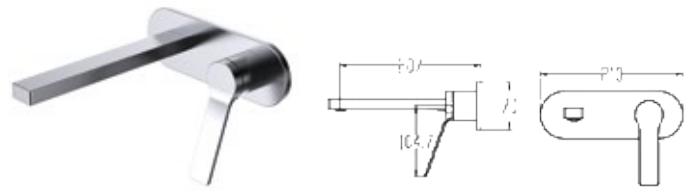

BT.RT1400 Ritmo Concealed Basin Faucet

- The length of the discharge end is 207 mm
- Concealed Box
- Long lasting 35 mm ceramic cartridge

Qty of Box: 8 Weight: 1,10 kg