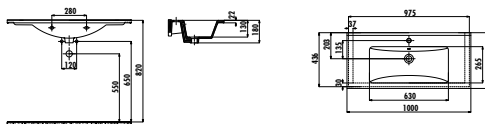

SU100-00SM00E-0000

Su Washbasin 100 cm - Matt Black

Qty of Pallet: Washbasin 24 • Weight: Washbasin 21,87 kg