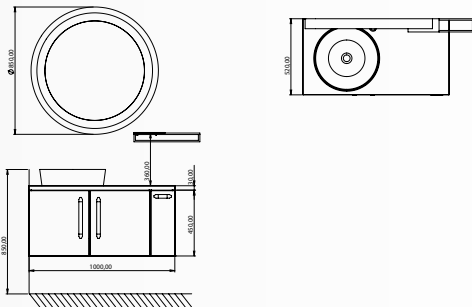

ELATA

ET0100.01 • Elata Washbasin Module 100 cm + Metal Shelf (1000x450x480 mm) (WxHxD)

ET1085.01 • Elata LED Mirror 85 cm

Adaptable Washbasin: UL145

Elata Set

BODY & DOOR	WHITE MASSIVE	ANTHRACITE MASSIVE
	ET0100.01	.BLMA
ET1085.01	.BL	.AN