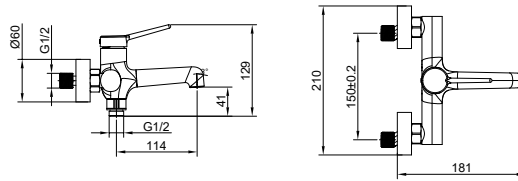

Qty of Box: 8 Weight: 1 kg

BT.FL2500

Flow Bath Faucet

- The length of the discharge end is 114 mm
- Long lasting 35 mm ceramic cartridge

Qty of Box: 8 Weight: 1,20 kg

BT.FL8500

Flow Kitchen Faucet

- The length of the discharge end is 184 mm
- The height of the discharge end is 236 mm
- Long lasting 35 mm ceramic cartridge