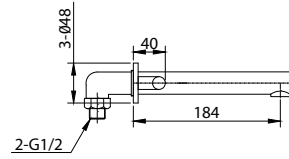

AZURE

BT.AZ1400
BT.AZ1400S

Azure Concealed Basin Faucet
Azure Concealed Basin Faucet Matt Black

- The length of the discharge end is 184 mm
- Quarter-turn cartridge

Qty of Box: 6 Weight: 2,85 kg