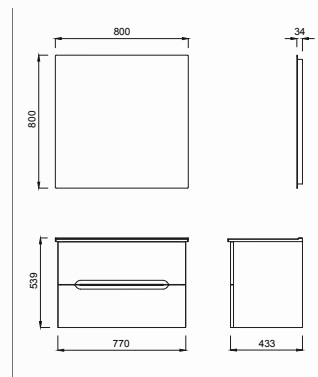

TION NEW

BODY	BRIGHT WHITE ROYAL MARBLE	BRIGHT WHITE LUANDA	BRIGHT WHITE MARMOL
TN4060.02	.RYM	.LUA	.MAR

MATERIAL | MDF LAM LACQUER HANDLE | MIRROR LED COLOR | DAYLIGHT

SPECIFICATIONS |

TN0060.42. • Tion Washbasin Module 60cm (600x520x433 mm) (WxHxD)

TN4060.02 • Tion Rectangle LED Mirror 60x80cm (600x800x34 mm) (WxHxD)

TN0080.42. • Tion Washbasin Module 80cm (800x520x433 mm) (WxHxD)

TN4080.02 • Tion Rectangle LED Mirror 80x80cm (800x800x34 mm) (WxHxD)

Adaptable Washbasin SU060-SU080

Tion 80 Set