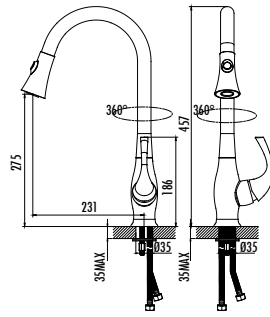

Qty of Box: 4 Weight: 3,55kg

BT.MF9910L

Spiral Kitchen Faucet

- The length of the discharge end is 216 mm
- The height of the discharge end is 160 mm
- Functional hand shower & stainless spiral
- Long lasting 35 mm ceramic cartridge • Swing pipe