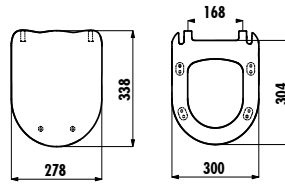

DUCKY

KC1003.01.1200E	Ducky Duroplast Soft Closing Yellow Seat&Cover
KC1003.01.1700E	Ducky Duroplast Soft Closing Blue Seat&Cover

Qty of Box: Seat&Cover 10 • Weight: Seat&Cover 2,05 kg