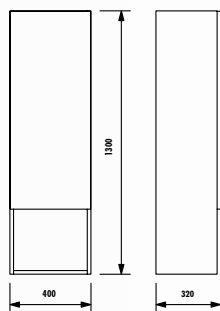

Vero High Cabinet