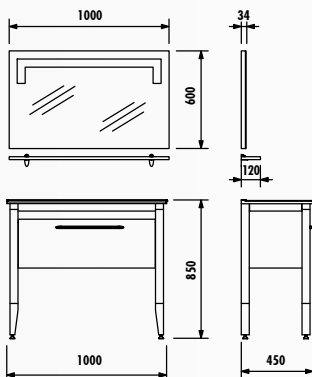

Mask 100 Set

Mask High Cabinet