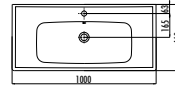

VANITY WASHBASINS

ERINE SERIES

ER100-00CB00E-0000

Erine Washbasin 100 cm

Qty of Pallet: Washbasin 24 • Weight: Washbasin 23,05 kg

ER085-00CB00E-0000

Erine Washbasin 85 cm

Qty of Pallet: Washbasin 24 • Weight: Washbasin 19,1 kg