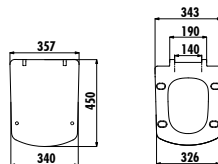

KC1603.03.0000E

Lara Thermoplast Soft Closing Seat&Cover - White

Qty of Box: Seat&Cover 10 • Weight: Seat&Cover 2 kg