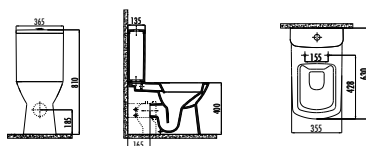

NV361-11CB00E-0000	Nova Rim-Off Back to Wall Pan
NV361-00CB00E-0000	Nova Rim-Off Back to Wall Pan Combined Bidet
NV410-00CB00E-0000	Nova Cistern
KC1603.01.0000E	Lara Duroplast Soft Closing Seat&Cover - White

Qty of Pallet: Pan 15 • Cistern 85 Qty of Box: Seat&Cover 10 Weight: Pan 29,30 kg • Cistern 13,60 kg Seat&Cover 2,32 kg