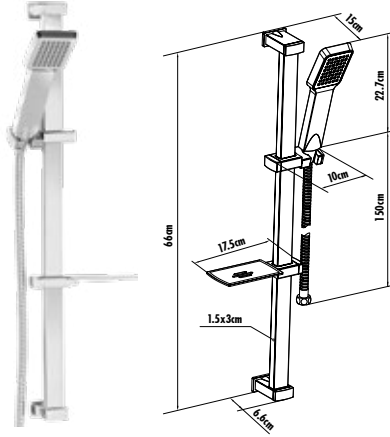

Shower Sets

MODE

DS.SH453

Sliding Shower Set 1F Square

- Surface mounted • Single Function shower handle
- Couple closey united spiral for connection shower faucet
- 150 cm hand shower flex hose • Soap dispenser mounting on body
- Adjustable shower hook

Qty of Box: 10 Weight: 1.13 kg
It is suitable for Applique faucet and shower faucet. Shower faucet is not included.