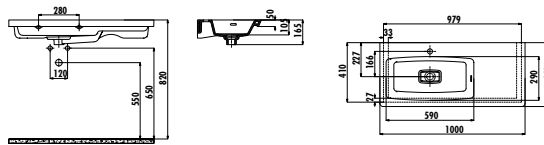

VANITY WASHBASINS

MEMORY SERIES

MY100-00CB00E-0000

Memory Washbasin 45x100 cm

Qty of Pallet: Washbasin 24 • Weight: Washbasin 23,31 kg