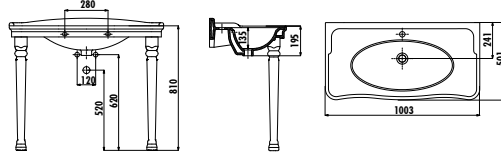

ANTIK

AN100-00CB00E-0000	Antik Washbasin 100 cm
KL270-00CB00E-0000	Antik Full Pedestal (2 Pcs)

Qty of Pallet: Washbasin 20 Qty of Box: Washbasin 1 • Antik Pedestal 2 Weight: Washbasin 27,67 kg • 2 pcs Antik Pedestal 9,2 kg