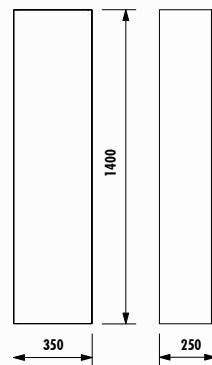

Mio High Cabinet