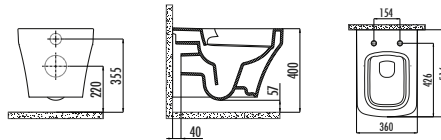

SO321-11CB00E-0000

Solo Rim-Off Wall Hung Pan

SO321-00CB00E-0000

Solo Rim-Off Wall Hung Pan Combined Bidet

KC2003.02.0000E

Solo Duroplast Soft Closing Seat&Cover - White

Qty of Pallet: Pan 24 • Qty of Box: Seat&Cover 10 Weight: Pan 28,16 kg