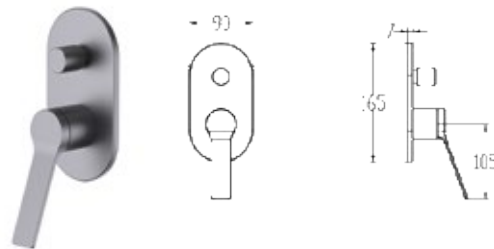

BT.RT2001GR

Ritmo Concealed Shower Faucet - Gun Grey
• Concealed Box
• Two Ways Diverter

Qty of Box: 12 Weight: 0,987 kg