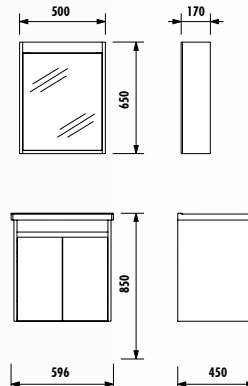

LINK

	WASHBASIN MODULE	TOP CABINET	HIGH CABINET
100 cm	LK0100.00	LK1090.00	LK2145.00
80 cm	LK0080.00	LK1070.00	
60 cm	LK0060.00	LK1050.00	

BODY & DOOR	ARKADIA ANTHRACITE	ARKADIA WHITE	ARKADIA
LK0100.00	.ARA	.ARB	.AR
LK0080.00			
LK0060.00			
LK1090.00			
LK1070.00			
LK1050.00			
LK2145.00			

MATERIAL: MDF LAM

MIRROR LED COLOR: DAYLIGHT

SPECIFICATIONS:

DIMENSIONS (WxHxD) mm
1000x850x450 / 803x850x450 / 596x850x450

900x650x170 / 700x650x170 / 500x650x170

450x170x320

Adaptable Washbasin: ID100, ID080, ID060

Link 60 Set