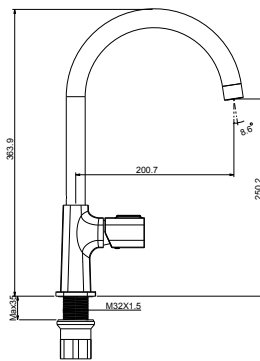

BT.AL8500S

Alfa Kitchen Faucet - Matt Black

- The length of the discharge end is 200 mm
- The height of the discharge end is 250 mm
- Long lasting 35 mm ceramic cartridge

Qty of Box: 8 Weight: 0,969 kg