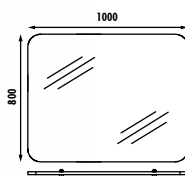

Piano LED Mirror+Shelf