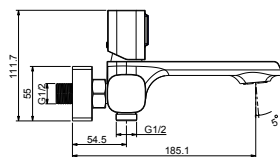

BT.AL2500S

Alfa Basin Faucet - Matt Black

- The length of the discharge end is 185 mm
- Long lasting 35 mm ceramic cartridge

Qty of Box: 8 Weight: 1,37 kg