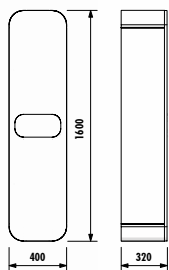

Pion Plus High Cabinet