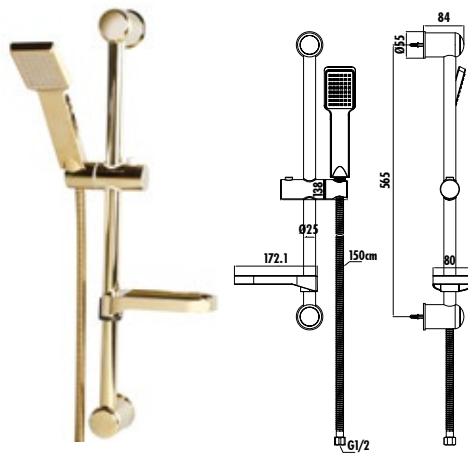

AVANGART

DS.SH411G

Sliding Shower Set 1F Gold

- Surface mounted • Stainless shower arm body • Single Function shower handle
- Couple closey united spiral for connection shower faucet • 150 cm hand shower flex hose
- Soap dispenser mounting on body • Adjustable shower hook

Qty of Box: 10 Weight: 0.55 kg
It is suitable for Applique faucet and shower faucet. Shower faucet is not included.