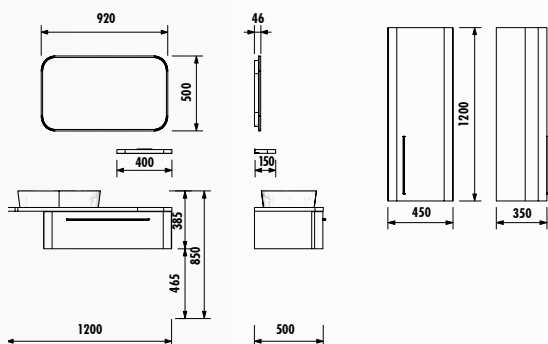

BODY & DOOR	BRIGHT WHITE	PALAZZO	ROSE GOLD	CHROME
AL0120.01			SECONDARY COLOR	
AL4001.01	.BB	.PZ	R	K
AL2120.00				

MIRROR LED COLOR | DAYLIGHT

MATERIAL | LACQUER

SPECIFICATIONS |