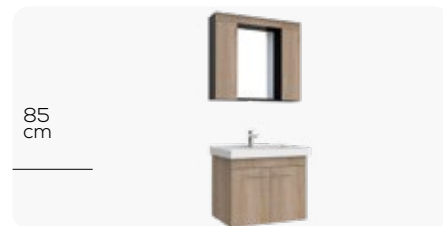

NOTE

	WASHBASIN UNIT	TOP MODULE
85 cm	NT0085.10	NT1085.10 (CABINET & MIRROR)
		NT4085.10 (MIRROR&SHELF)
65 cm	NT0065.10	NT1065.10 (CABINET & MIRROR)
		NT4065.10 (MIRROR&SHELF)

BODY & DOOR	EVEREST	FLORA	BARBADOS	WHITE
NT0085.10	.EE	.FF	.BR	.BB
NT0065.10				

DIMENSIONS (WxHxD) mm	850x850x450 660x850x450	848x740x180 - 850x650x22 640x740x180 - 564x628x22

Adaptable Washbasin: TF185 ve TF165