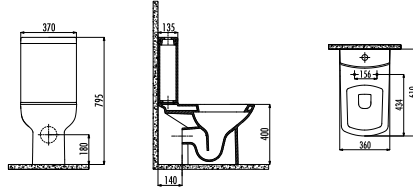

LARA

LR310-11CB00E-0000	Lara P-Trap Pan
LR310-00CB00E-0000	Lara P-Trap Pan Combined Bidet
LR410-00CB00E-0000	Lara Cistern
KC1603.01.0000E	Lara Duroplast Soft Closing Seat&Cover - White

Qty of Pallet: Pan 25 • Cistern 85 • Seat&Cover 10 Weight: Pan 23,63 kg • Cistern 12,35 kg • Seat&Cover 2,32 kg