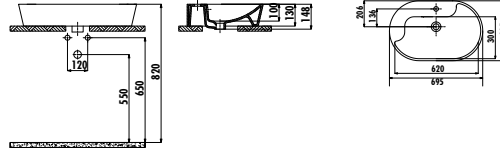

SPECIAL SOLUTIONS - GOLD

TP172-00CB00E-AK00

Topic Top Counter Washbasin - Gold

Qty of Pallet: 30 • Weight: Washbasin 17,07 kg