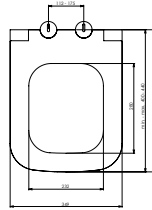

LIDYA

KC2903.01.0000E Lidya Duroplast Soft Closing Seat&Cover - White

Qty of Box: Seat&Cover 10 • Weight: Seat&Cover 2,6 kg