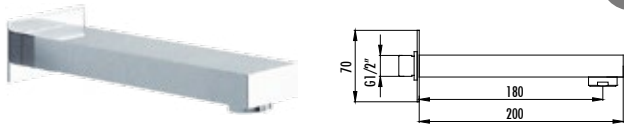

Concealed Shower Systems

BT.A04 Concealed Shower Spout
• The length of discharge end is 200 mm
• G1/2" connected

Qty of Box: 50 Weight: 0,93 kg