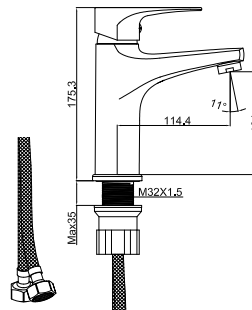

LIVA NEW

BTU.
LV1500

Liva Basin Faucet

- The length of the discharge end is 114 mm
- The height of the discharge end is 104 mm
- Long lasting 35 mm ceramic cartridge

Qty of Box: 16 Weight: 1,30 kg