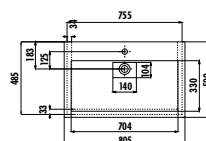

EPO80-00CB00E-0000

Epic Washbasin 80 cm

Qty of Pallet: Washbasin 20 • Weight: Washbasin 24,38 kg