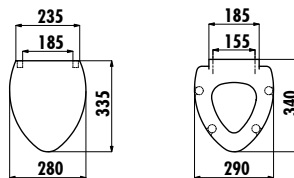

KID

KC0802.01.0000E

Kid Duroplast Seat & Cover with Metal Hinge - White

KC0801.01.0000E

Kid Duroplast Seat&Cover with Plastic Hinge - White

Qty of Box: Seat&Cover 10 • Weight: Seat&Cover 1,55 kg