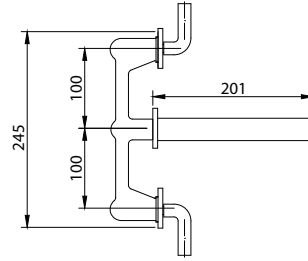

AZURE

BT.AZ1400
BT.AZ1400S

Azure Concealed Basin Faucet
Azure Concealed Basin Faucet Matt Black

- The length of the discharge end is 184 mm
- Quarter-turn cartridge

Qty of Box: 6 Weight: 2,85 kg