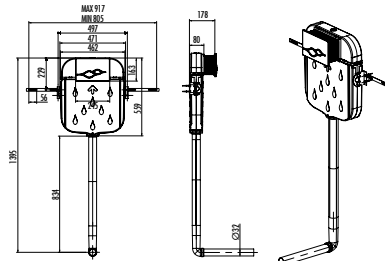

GR5005

Concealed Cistern for Wall Hung Pans 3-6 L (Quick installation to front as back to back)

Weight: 30,22 kg

GR5006

Concealed Cistern for Squatting Pans 3-6 L

Weight: 5,50 kg

GR5007

Concealed Cistern for Back to Wall Pans 3-6 L