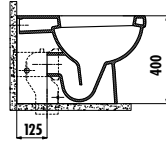

VT350-11CB00E-0000	Vitroya Back to Wall Pan
VT350-00CB00E-0000	Vitroya Back to Wall Pan Combined Bidet
KC0103.03.0000E	Amasra Ultima Duroplast Soft Closing Seat&Cover - White

Qty of Pallet: Pan 25 • Qty of Box: Seat&Cover 10 Weight: Pan 26 kg • Seat&Cover 2,35 kg