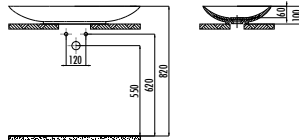

SET0027.012	FG045-00CB00E-0000	Foglia Top Counter Washbasin with Faucet Hole 45 cm
	BT.FG1401	Foglia Concealed Washbasin Faucet
	SF.SF6088	Washbasin Siphon - Z Type
	SF.SF066	Basin Waste G1 1/4"

Qty of Pallet: Washbasin Set* 24 • Qty of Box: 1 Set Set Weight: 16,70 kg

*All set parts are packed together.