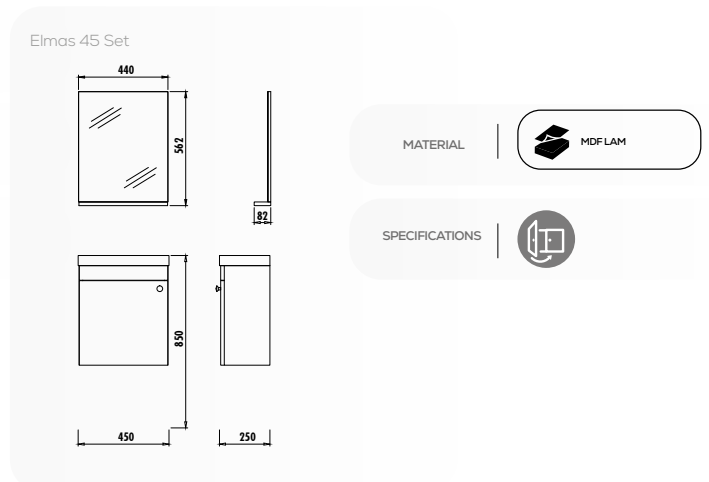

BODY&DOOR& SECONDARY COLOR	WHITE BRIGHT BELLY	WHITE BRIGHT BLACK	BRIGHT WHITE	
	EM0045.01	.BL	.BS	.BB
EM1045.01				

Adaptable Washbasin: TP025