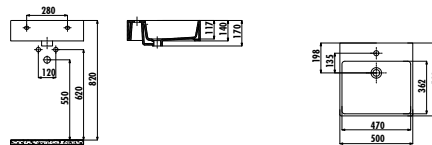

NX256-00CB00E-0000

Next Top Counter Washbasin 50x50 cm

Qty of Pallet: Washbasin 40 • Weight: Washbasin 18,06 kg