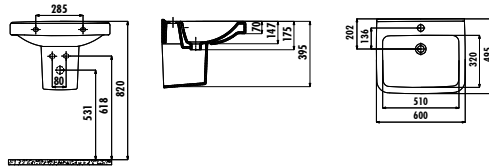

LR060-00CB00E-0000	Lara Washbasin 60 cm
LR260-00CB00E-0000	Lara Half Pedestal

Qty of Pallet: Washbasin 30 • Half Pedestal 60 Weight: Washbasin 18,44 kg • Half Pedestal 7,82 kg