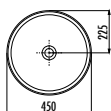

Qty of Pallet: 30 • Weight: Washbasin 7,46 kg

Decorated and colored products, are produced by the time given after order.