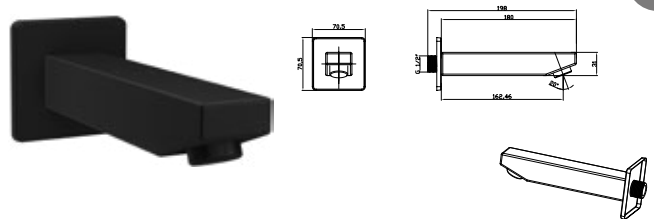

BT.A17 Concealed Shower Spout without Diverter
• The length of discharge end is 132 mm
• G1/2" connected

Qty of Box: 25 Weight: 0,68 kg