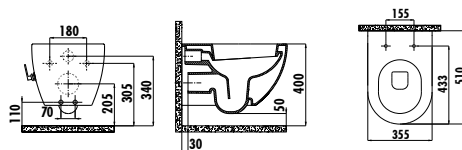

FREE

FE065-00CB00E-0000

Free Top Counter Washbasin 65 cm

Qty of Pallet: Washbasin 24 • Weight: Washbasin 16,5 kg

FE360-11CB00E-0000

Free Back to Wall Pan

FE360-00CB00E-0000

Free Back to Wall Pan Combined Bidet

MA410-00CB00E-0000

Multi Cistern

KC0903.02.0000E

Duck Duroplast Soft Closing Seat&Cover - White

Qty of Pallet: Pan 15 • Cistern 75 • Qty of Box: Seat&Cover 10 Weight: Pan 37,12 kg • Cistern 14,15 kg • Seat&Cover 2,55 kg

FE350-11CB00E-0000

Free Back to Wall Pan

FE350-00CB00E-0000

Free Back to Wall Pan Combined Bidet

KC0903.02.0000E

Duck Duroplast Soft Closing Seat&Cover - White

Qty of Pallet: Pan 25 • Qty of Box: Seat&Cover 10 Weight: Pan 31,5 kg • Seat&Cover 2,55 kg

There is only hidden connection for the self cleaning pipe&internal mechanism.

FE320-34CB00E-0001

Free Wall Hung Pan Combined Bidet with Integrated Bidet Faucet (Cold)

FE320-34CB00E-0002

Free Wall Hung Pan Combined Bidet with Integrated Bidet Faucet (Hot + Cold)

KC0903.02.0000E

Duck Duroplast Soft Closing Seat&Cover - White

Qty of Pallet: Pan 24 • Qty of Box: Seat&Cover 10 Weight: Pan 24,68 kg • Seat&Cover 2,55 kg

There is only hidden connection for the self cleaning pipe&internal mechanism.