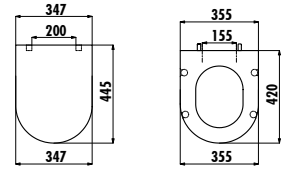

KC0103.03.0000E	Amasra Ultima Duroplast Soft Closing Seat&Cover - White
KC0102.03.0000E	Amasra Ultima Duroplast Seat&Cover with Metal Hinge - White
KC0101.01.0000E	Amasra Duroplast Seat&Cover with Plastic Hinge - White