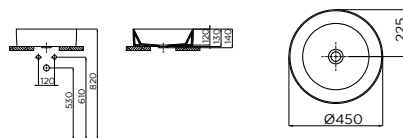

NC046-00CB00E-0000

Nice Top Counter Washbasin Ø45 cm

Qty of Pallet: Washbasin 40 Weight: Washbasin 12,04 kg

5 MM