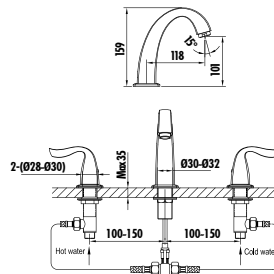

Giza faucets must be used with FA002 filtered angle valve.