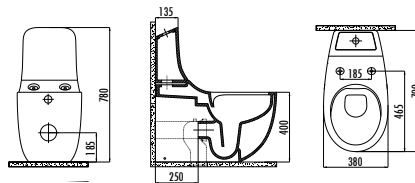

There is only hidden connection for the self cleaning pipe&internal mechanism Not suitable for side connection.

SET0027.017	FG510-00CB00E-0000	Foglia Wall Hung Bidet
	BT.FG3501	Foglia Bidet Faucet
	SF.SF198-1	Bidet Siphon G1 1/4" Length 33cm
	SF.SF031	Automatic Pop-up Waste with Overflow

Qty of Pallet: Bidet Set* 18 • Qty of Box: 1 Set • Set Weight: 22,84 kg

*All set parts are packed together.