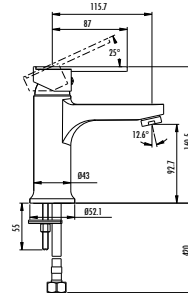

VEGA

BT.VG1840

1. Vega Basin Faucet
2. The length of the discharge end is 115,7 mm
   - The height of the discharge end is 92,7 mm
   - Long lasting 35 mm ceramic cartridge (Raised with feet)

Qty of Box: 12 Weight: 1,35kg