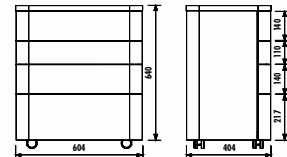

Foglia Mobile Low Unit