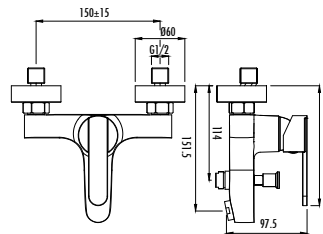

BT.VG2840

Vega Bath Shower Faucet

- The length of the discharge end is 151,5 mm
- Upper set connecting G1/2"
- Automatic locked diverter
- Long lasting 35 mm ceramic cartridge (Raised with feet)

Qty of Box: 12 Weight: 1,39kg