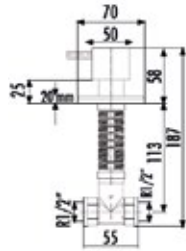

MS.AC100M

Ø 50 Stop Valve
1/2" - 1/2"

Qty of Box: 32 Weight: 0,64kg