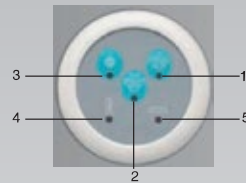

EKO 2 DIGITAL CONTROLLED SYSTEM WITH UNDISINFECTION (WHIRLPOOL)

- 1- Digital on button
- 2- Digital off button
- 3- Led level sensor
- 4- Air turbulence sensor
- 5- Air turbulence pcsjustment (+-) (air level)

6 whirlpool jets (maxi jet) (white ABS, Chrome or gold finishing on ABS)
Pump Power : 800 watt
Voltage : 220-240 v
Water massage – Continuous
Water level sensor
VIEGA controlled or uncontrolled siphon
Digital control panel : (White ABS)
Push button control (ON/OFF)
Push button air regulation (+-)