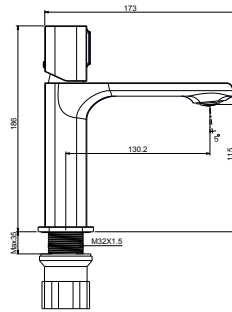

BT.AL1500S

Alfa Basin Faucet - Matt Black

- The length of the discharge end is 130 mm
- The height of the discharge end is 115 mm
- Long lasting 35 mm ceramic cartridge

Qty of Box: 8 Weight: 1 kg