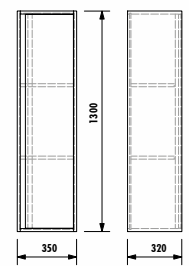

VERTI

WITH
DRAWER
OR DOOR,
AS YOU
WISH

	WASHBASIN MODULE	LED MIRROR	HIGH CABINET
with Door 60 cm	VE0060.01.VV	VE1060.01.VV	VE2131.01.VV
with Door 80 cm	VE0080.42.VV	VE1080.00.VV	
with Door 100 cm	VE0100.42.VV	VE1100.00.VV	
with Drawer 100 cm	VE0100.00.VV	VE1100.00.VV	

BODY & DOOR | LIGHT WALNUT | SECONDARY COLOR | BLACK

MIRROR LED COLOR | DAYLIGHT

MATERIAL | BODY MDF LAM | SECONDARY COLOR LACQUER

SPECIFICATIONS |

DIMENSIONS
(WxHxD) mm

1000x850x450
800x850x450

980x800x170
780x800x170

350x1300x320

Adaptable Washbasin: SU100 ve SU080 ve SU060

Verti High Cabinet