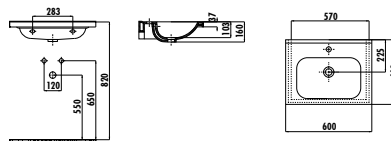

ID060-00CB00E-0000

Ideal Washbasin 60 cm

Qty of Pallet: Washbasin 30 • Weight: Washbasin 15,60 kg

VANITY WASHBASINS

EPIC SERIES

EPO80-00BM00E-0000

Epic Washbasin 80 cm - Matt Basalt

Qty of Pallet: Washbasin 20 • Weight: Washbasin 24,38 kg