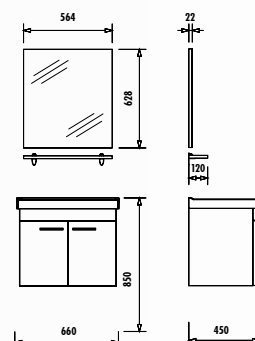

Note 65 Set (Top Cabinet Mirror+Shelf)