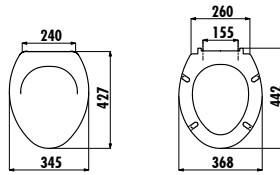

Qty of Box: Seat&Cover 10 • Weight: Seat&Cover 2,35 - 2,05 kg

CINAR

KC0703.01.0000E

Cinar Duroplast Soft Closing Seat&Cover - White

Qty of Box: Seat&Cover 10 • Weight: Seat&Cover 2,85 kg

KC0702.01.0000E

Cinar Duroplast Seat & Cover with Metal Hinge - White