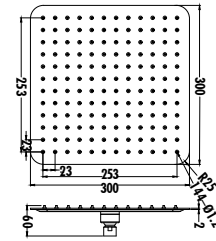

DS.SH4030

Stainless Slim Shower Head
• Square • Anti-limescale easy effaceable silicon points
• 300X300mm

Qty of Box: 10 Weight: 1,67 kg