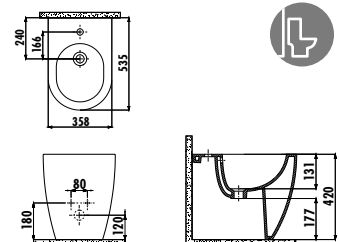

FE500-00CB00E-0000	Free Back to Wall Bidet

Qty of Pallet: Bidet 25 • Weight: Bidet 28,15 kg