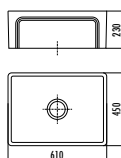

ES076-00CB00E-0000

Esse Sink 76cm White

Qty of Pallet: Washbasin 12 Weight: Washbasin 43,07 kg

ES084-00CB00E-0000

Esse Sink 84cm White

Qty of Pallet: Washbasin 12 Weight: Washbasin 38,35 kg

URINALS & URINAL SEPERATORS