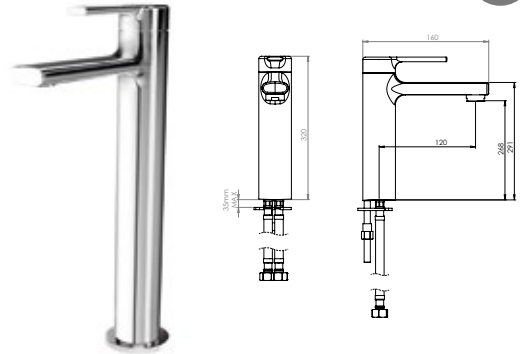

Qty of Box: 14 Weight: 1,520 kg

BT.NU6500 Nuovo Long Basin Faucet
 • The length of the discharge end is 120 mm
 • The height of the discharge end is 268 mm
 • Long lasting 35 mm ceramic cartridge

Qty of Box: 14 Weight: 1,620 kg