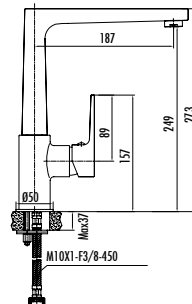

BT.SR8500
BT.SR8500S

Sharp Kitchen Faucet
Sharp Kitchen Faucet - Black

- The length of the discharge end is 187 mm
- The height of the discharge end is 249 mm
- Long lasting 35mm ceramic cartridge (Raised with feet)

Qty of Box: 8 Weight: 2,03kg