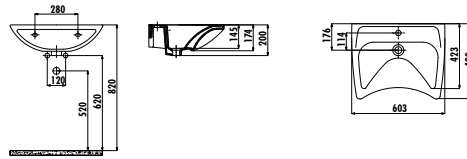

SPECIAL SOLUTIONS - HANDICAP BATHROOM

BD060-00CB00E-0000

Washbasin 60 cm

Qty of Pallet: Washbasin 30 • Weight: Washbasin 19,10 kg