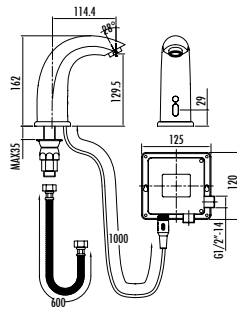

BT.ES2200

1. Sensor Faucet AC/DC
2. The length of the discharge end is 114,4 mm
   - The height of the discharge end is 192,5 mm
   - 220V AC+6V 4 pcs AAA alkaline battery

Qty of Box: 8 Weight: 2,65kg

Be smart;
every drop
counts

LINEX-D

BT.ES1102

1. Hot and Cold Water Sensor Faucet Wall Mounted
2. The length of the discharge end is 207 mm
   - 6V 4 pcs AAA alkaline battery

Qty of Box: 12 Weight: 2,17kg