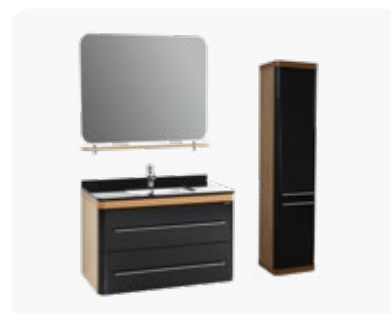

PIANO

PI0100.01.FS • Piano Washbasin Module 100 cm
(1000x800x120 mm) (WxHxD)

PI1060.01.00 • Piano LED Mirror + Shelf 100 cm
(1000x600x34 mm) (WxHxD)

PI1100.01.FS • Piano Mirror 100 cm
(1000x800x22 mm) (WxHxD)

PI2180.01.FS • Piano High Cabinet with Laundry Basket
40*180 cm (400x1800x350 mm) (WxHxD)

Adaptable Washbasin: TP730 Under Counter Washbasin + Granite

BODY

AFRO-MOSIA

DOOR

BRIGHT BLACK

MIRROR LED COLOR

DAYLIGHT

MATERIAL

BODY MDF LAM
DOOR THERMOFORM

SPECIFICATIONS

It will be removed from the product range on 30.06.2023.