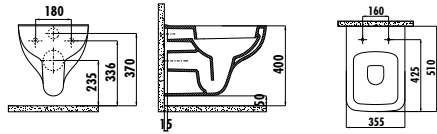

BN320-11CB00E-0000	Bene Wall Hung Pan
BN320-00CB00E-0000	Bene Wall Hung Pan Combined Bidet
KC0503.01.0000E	Bene Duroplast Soft Closing Seat&Cover - White

Qty of Pallet: Pan 24 • Qty of Box: Seat&Cover 10 Weight: Pan 22,38 kg • Seat&Cover 2,35 kg

TP320-11CB00E-0000	Perla Wall Hung Pan
TP320-00CB00E-0000	Perla Wall Hung Pan Combined Bidet
KC0703.01.0000E	Cinar Duroplast Soft Closing Seat&Cover - White

Qty of Pallet: Pan 24 • Qty of Box: Seat&Cover 10 Weight: Pan 15,31 kg • Seat&Cover 2,85 kg