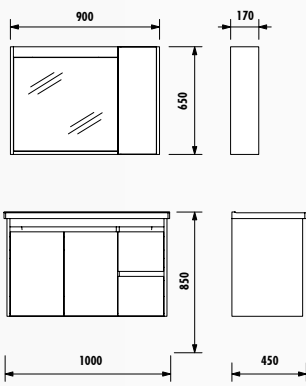

WASHBASIN MODULE	TOP CABINET	HIGH CABINET
100 cm	LK0100.00	LK1090.00	LK2145.00
80 cm	LK0080.00	LK1070.00	
60 cm	LK0060.00	LK1050.00	

BODY & DOOR	ARKADIA ANTHRACITE	ARKADIA WHITE	ARKADIA
LK0100.00	.ARA	.ARB	.AR
LK0080.00			
LK0060.00			
LK1090.00			
LK1070.00			
LK1050.00			
LK2145.00			

MATERIAL: MDF LAM

MIRROR LED COLOR: DAYLIGHT

SPECIFICATIONS:

DIMENSIONS (WxHxD) mm
1000x850x450 / 803x850x450 / 596x850x450

900x650x170 / 700x650x170 / 500x650x170

450x170x320

Adaptable Washbasin: ID100, ID080, ID060

Link 100 Set