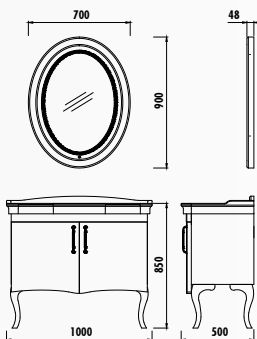

Antik 100 Set