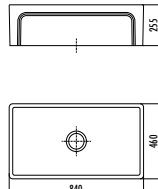

ES076-00CB00E-0000

Esse Sink 76cm White

Qty of Pallet: Washbasin 12 Weight: Washbasin 43,07 kg

ES084-00CB00E-0000

Esse Sink 84cm White

Qty of Pallet: Washbasin 12 Weight: Washbasin 38,35 kg

URINALS & URINAL SEPERATORS