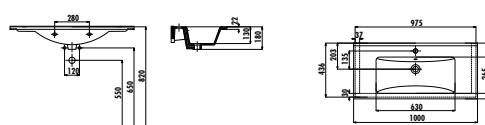

SU100-00CM00E-0000

Su Washbasin 100 cm - Matt Cappuccino

Qty of Pallet: Washbasin 24 • Weight: Washbasin 21,87 kg