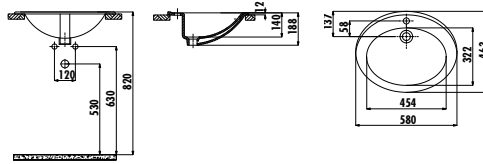

TP230-00CB00E-0000

Top Counter Washbasin 46x58 cm

Qty of Pallet: Washbasin 40 • Weight: Washbasin 9,43 kg