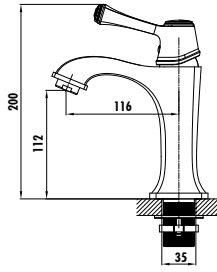

ELEGANT

BT.EG1500-S

Elegant Basin Faucet - Black&Gold

- The length of the discharge end is 116 mm
- The height of the discharge end is 112 mm
- Long lasting ceramic cartridge 35 mm

Qty of Box: 16 Weight: 1.45 kg