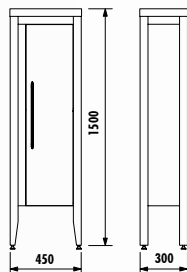

BODY & DOOR	BEECH BLACK	BEECH BRIGHT WHITE
MK0100.00		
MK4001.01	.KS	.BB
MK2150.00		

MIRROR LED COLOR | DAYLIGHT

MATERIAL | BODY BEECH (GLAZED) DOOR LACQUER

SPECIFICATIONS |