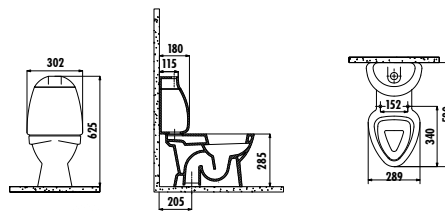

Kid Cistern Dual Flushing Internal Mechanism

KC0802.01.0000E

Kid Duroplast Seat & Cover with Metal Hinge - White

Qty of Pallet: Pan 30 • Cistern: 75 • Qty of Box: Internal Mechanism 10 Seat&Cover: 10 Weight: Pan 13,78 kg • Cistern 7,27 kg • Internal Mechanism 0,85 kg • Seat&Cover 1,55 kg