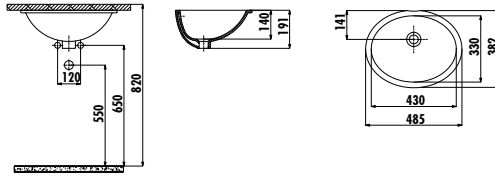

TP211-00CB00E-0000

Under Counter Washbasin 33x43 cm

Qty of Pallet: Washbasin 60 • Weight: Washbasin 7,49 kg