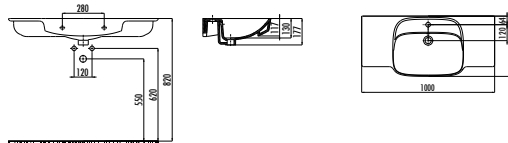

Saily Washbasin 100 cm

Qty of Pallet: Washbasin 24 • Weight: Washbasin 22,3 kg

SY100-00SM00E-0000

Saily Washbasin 100 cm - Matt Black

Qty of Pallet: Washbasin 24 • Weight: Washbasin 22,3 kg

VANITY WASHBASINS