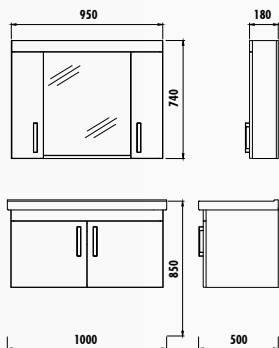

WASHBASIN UNIT	TOP MODULE	HIGH CABINET
100 cm	AS0100.01	SA1100.01	AS2160.03 AS2160.00 High Cabinet with Laundry Basket
85 cm	AS0085.01	SA1085.01	
65 cm	AS0065.01	SA1065.01	
55 cm	AS0055.01	SA1055.01	

DIMENSIONS (WxHxD) mm	1000x850x500 850x850x455 660x850x455 545x850x455	950x740x180 850x740x180 640x740x180 545x740x180	350x1660x320

BODY&DOOR& SECONDARY COLOR	WHITE AFROMOSIA	BRIGHT WHITE	WHITE BRIGHT BLACK
AS0100.01	.BF	.BB	.BS
AS0085.01			
AS0065.01			
AS055.01			
SA1100.01			
SA1085.01			
SA1065.01			
SA1055.01			

MATERIAL: MDF LAM

MIRROR LED COLOR: DAYLIGHT

SPECIFICATIONS: LED

Adaptable Washbasin: TF200 - TF185 - TF165 - TF155

Wall Hung Star 100 Set