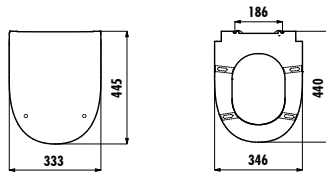

MARE

KC1703.02.0000E Mare Duroplast Soft Closing Seat&Cover - White

Qty of Box: Seat&Cover 10 • Weight: Seat&Cover 2,8 kg