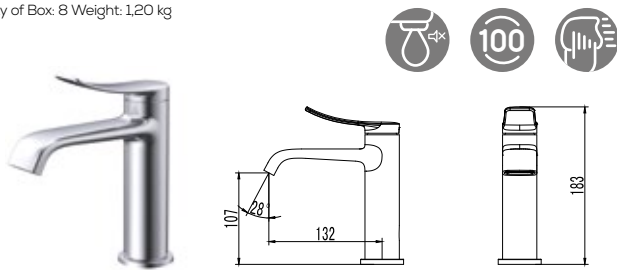

BT.LU1500 Lua Basin Faucet
• The length of the discharge end is 132 mm
• The height of the discharge end is 107 mm
• Long lasting 35 mm ceramic cartridge

Qty of Box: 8 Weight: 1,20 kg