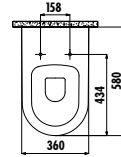

VT350-11CB00E-0000	Vitroya Back to Wall Pan
VT350-00CB00E-0000	Vitroya Back to Wall Pan Combined Bidet
KC0103.03.0000E	Amasra Ultima Duroplast Soft Closing Seat&Cover - White

Qty of Pallet: Pan 25 • Qty of Box: Seat&Cover 10 Weight: Pan 26 kg • Seat&Cover 2,35 kg