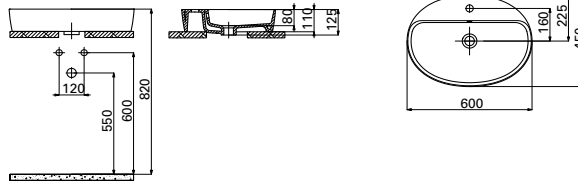

LP161-00CB00E-0000

Loop Oval Bowl Washbasin 40x60cm

Qty of Pallet: 40 • Weight: Washbasin 6,74 kg