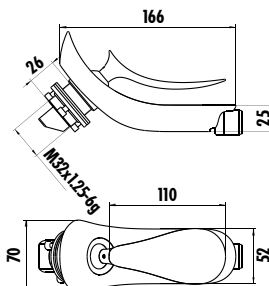

BT.FG3501

Foglia Bidet Faucet
• The length of the discharge end is 166 mm
• Long lasting 25 mm ceramic cartridge

Qty of Box: 12 Weight: 1,485 kg
It must be used with: FG500-FG510.