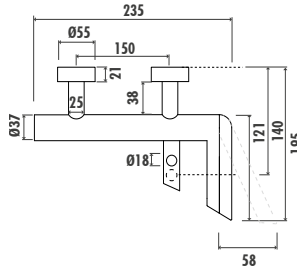

- The length of the discharge end is 140 mm
- Locking diverter
- Long lasting ceramic cartridge

Qty of Box: 4 Weight: 1,39 kg

DIAMOND

BT.DM2501

Diamond Bath Shower Faucet

- The length of the discharge end is 178 mm
- Upper set connecting G1/2"
- Long lasting 35 mm ceramic cartridge
- Locking diverter