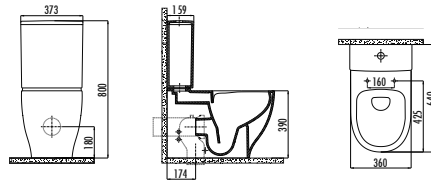

MA361-11CB00E-0000 Mare Rim-Off Back to Wall Pan

MA361-00CB00E-0000 **Mare Rim-Off Back to Wall Pan Combined Bidet**

MA410-00CB00E-0000 Multi Cistern

KC1703.02.0000E Mare Duroplast Soft Closing Seat&Cover - White

Qty of Pallet: Pan 15 • Cistern 75 Qty of Box: Seat&Cover 10 Weight: Pan 34,17 kg • Cistern 14,15 kg Seat&Cover 2,8 kg