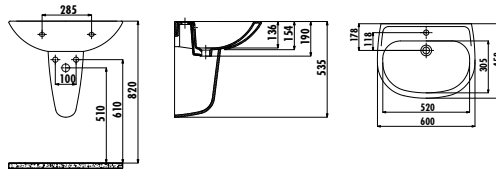

SD060-00CB00E-0000	Sedef Washbasin 60 cm
SD260-00CB00E-0000	Sedef Half Pedestal

Qty of Pallet: Washbasin + Pedestal 15 Qty of Box: 1 Set (Please look at logistic table) Weight: Washbasin 16,77 kg • Half Pedestal 7,71 kg