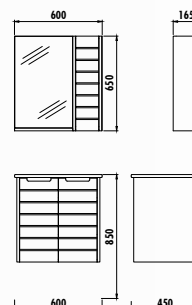

Fuga 60 Set

Fuga High Cabinet