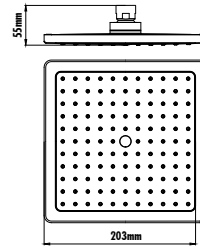

DS.SH5030

Shower Head
• Square • Anti-limescale easy effaceable silicon points
• 200x200 mm

Qty of Box: 10 Weight: 0,62 kg