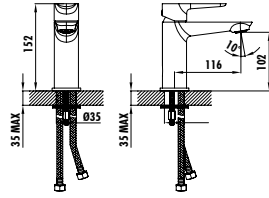

NERO

BT.NR1500

Nero Basin Faucet

- The length of the discharge end is 116 mm
- The height of the discharge end is 102 mm
- Long lasting 35 mm ceramic cartridge (Raised with feet)

Qty of Box: 8 Weight: 1,52kg