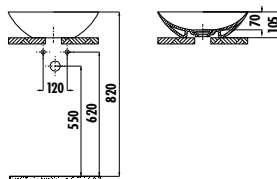

FOGLIA

SET0027.010	FG080-00CB00E-0000	Foglia Top Counter Washbasin with Faucet Hole 80 cm
	BT.FG1401	Foglia Concealed Washbasin Faucet
	SF.SF6088	Washbasin Siphon - Z Type
	SF.SF066	Basin Waste G1 1/4"

Qty of Pallet: Washbasin Set* 8 • Qty of Box: 1 Set Set Weight: 23,04 kg

*All set parts are packed together.

SET0027.011	FG180-00CB00E-0000	Foglia Top Counter Bowl Washbasin 80cm
	SF.SF6088	Washbasin Siphon - Z Type
	SF.SF066	Basin Waste G1 1/4"

Qty of Pallet: Washbasin Set* 20 • Qty of Box: 1 Set Set Weight: 15,05 kg

*All set parts are packed together.

SET0027.012	FG045-00CB00E-0000	Foglia Top Counter Washbasin with Faucet Hole 45 cm
	BT.FG1401	Foglia Concealed Washbasin Faucet
	SF.SF6088	Washbasin Siphon - Z Type
	SF.SF066	Basin Waste G1 1/4"

Qty of Pallet: Washbasin Set* 24 • Qty of Box: 1 Set Set Weight: 16,70 kg

*All set parts are packed together.

SET0027.013	FG145-00CB00E-0000	Foglia Top Counter Bowl Washbasin 45cm
	SF.SF6088	Washbasin Siphon - Z Type
	SF.SF066	Basin Waste G1 1/4"

Qty of Pallet: Washbasin Set* 40 • Qty of Box: 1 Set Set Weight: 8,89 kg

*All set parts are packed together.