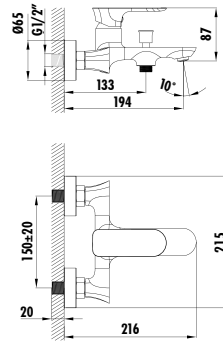

BT.PR2500

Pure Bath Shower Faucet

- The length of the discharge end is 194 mm
- Upper set connecting G1/2"
- Long lasting 35mm ceramic cartridge (Raised with feet)
- Locking diverter

Qty of Box: 6 Weight: 2,3kg