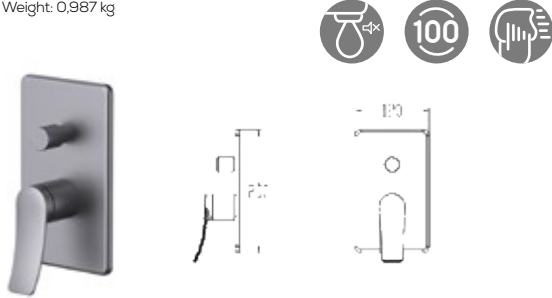

BT.LU2001GR Lua Concealed Shower Faucet - Gun Grey
• Concealed Box
• Two Ways Diverter

Qty of Box: 12 Weight: 0,987 kg