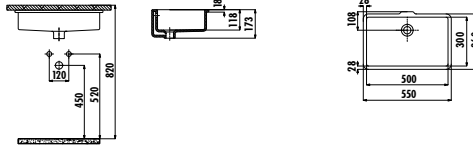

TOP COUNTER & UNDER COUNTER WASHBASINS

TP730-00CB00E-0000

Under Counter Washbasin 30x50 cm

Qty of Pallet: Washbasin 50 • Weight: Washbasin 11,54 kg