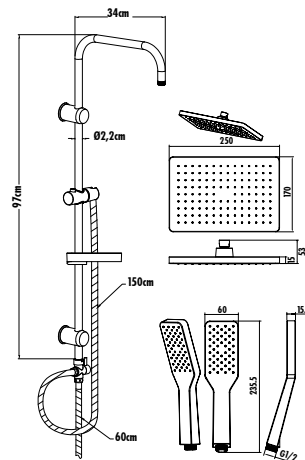

RAINFALL

DSU.SH630
DSU.SH630S

Sliding Shower Set

- Surface mounted • Stainless shower arm body • Single Function 170x250 Rectangular Shower head
- Single function shower handle • Couple closey united spiral for connection shower faucet
- 150 cm hand shower flex hose • 2 ways diverter
- Soap dispenser mounting on body • Adjustable shower hook

Chrome
Black

Qty of Box: 10 Weight: 3,14 kg

It is suitable for Applique faucet and shower faucet. Shower faucet is not included.