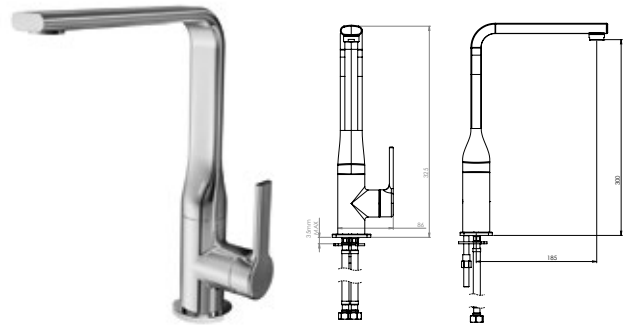

BT.NU8500 Nuovo Kitchen Faucet
• The length of the discharge end is 185 mm
• The height of the discharge end is 300 mm
• Long lasting 35 mm ceramic cartridge

Qty of Box: 8 Weight: 2,10 kg