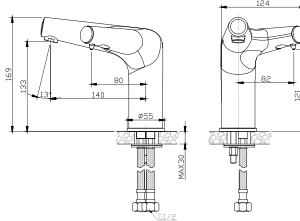

You can scan the QR code
to visit the relevant link.