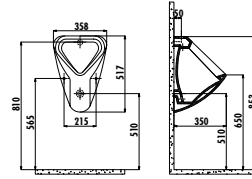

TP630-00CB00E-0000	Urinal (Inlet from top)

Qty of Pallet: 24 • Weight: Urinal 14,96 kg