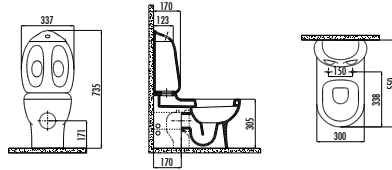

Ducky Dual Flushing Mechanism with Cable

KC1003.01.1200E

Ducky Duroplast Soft Closing Seat&Cover - Yellow

Qty of Pallet: Pan 25 • Cistern 75 • Internal Mechanism 10 • Seat&Cover 10 Weight: Pan 22,62 kg
• Cistern 8,19 kg • Internal Mechanism 0,68 kg Seat&Cover 2,05 kg