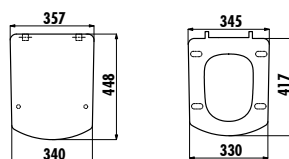

HISAR

KC1503.01.0000E

Hisar Duroplast Soft Closing Seat&Cover - White

KC1502.01.0000E

Hisar Duroplast Seat&Cover with Metal Hinge - White

Qty of Box: Seat&Cover 10 • Weight: Seat&Cover 2,65-2,45 kg