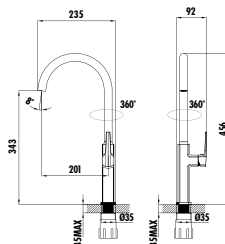

BT.SP8502

1. Slope Kitchen Faucet
2. The length of the discharge end is 235 mm
   - The height of the discharge end is 343 mm
   - Long lasting 25mm ceramic cartridge
   - Swing pipe

Qty of Box: 8 Weight: 2,13kg