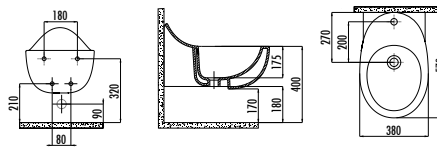

SET0027.018	FG500-00CB00E-0000	Foglia Back to Wall Bidet
	BT.FG3501	Foglia Bidet Faucet
	SF.SF198-1	Bidet Siphon G1 1/4" Length 33cm
	SF.SF031	Automatic Pop-up Waste with Overflow

Qty of Pallet: Bidet Set* 18 • Qty of Box: 1 Set • Weight: 28,10 kg

*All set parts are packed together.