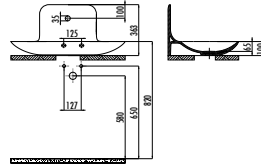

FOGLIA

SET0027.010	FG080-00CB00E-0000	Foglia Top Counter Washbasin with Faucet Hole 80 cm
	BT.FG1401	Foglia Concealed Washbasin Faucet
	SF.SF6088	Washbasin Siphon - Z Type
	SF.SF066	Basin Waste G1 1/4"

Qty of Pallet: Washbasin Set* 8 • Qty of Box: 1 Set Set Weight: 23,04 kg

*All set parts are packed together.

SET0027.011	FG180-00CB00E-0000	Foglia Top Counter Bowl Washbasin 80cm
	SF.SF6088	Washbasin Siphon - Z Type
	SF.SF066	Basin Waste G1 1/4"

Qty of Pallet: Washbasin Set* 20 • Qty of Box: 1 Set Set Weight: 15,05 kg

*All set parts are packed together.