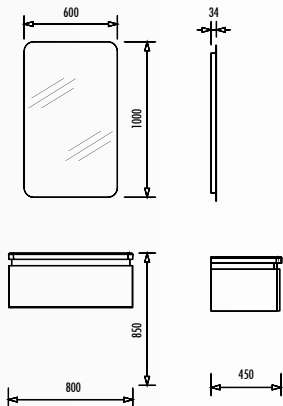

 LED Lighting
in Drawer

AE0085.42 • Ante Washbasin Module 80 cm
(800X850X450 mm) (WxHxD)

EP1080 • Epic 80 cm LED Mirror
(600x1000x34) (WxHxD)

Adaptable Washbasin: IP080

Ante 80 Set

BODY & DOOR	<input type="radio"/> WHITE	<input checked="" type="radio"/> ANTHRACITE
	AE0085.42	.BB