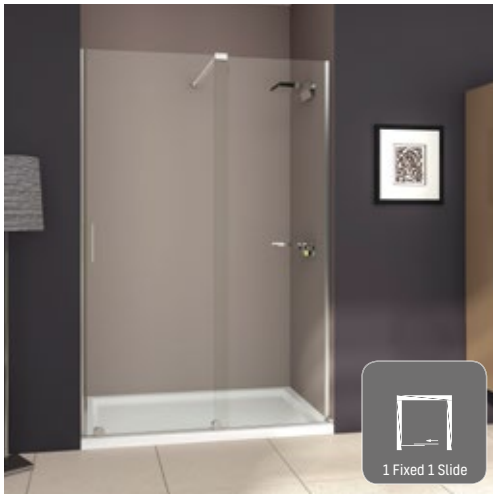

MOSS 110

General Features

- **Tempered Glass Thickness** : 8 mm Fixed / 8 mm Slide
- **Glass Colors** : Transparent - Smoked
- **Sandblasting Glass Patterns** : Ocean - Mystic - Line - Floor
- **Color Profile** : Shiny Silver, Gold, Mocha, Black
- **Shower Cabin Height** : 200 cm

OVER SHOWER TRAY / FRONTAGE

Product Code	Measure (cm)	Door Entry Distance /cm)
DK.MO00.0001	111 - 120	49
DK.MO00.0002	121 - 130	53
DK.MO00.0003	131 - 140	57
DK.MO00.0004	141 - 150	61
DK.MO00.0005	151 - 160	65
DK.MO00.0006	161 - 170	69
DK.MO00.0007	171 - 180	73
DK.MO00.0008	181 - 190	77
DK.MO00.0009	191 - 200	81