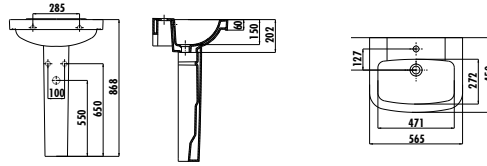

Qty of Pallet: Bidet 24 • Weight: Bidet 22,92 kg

VITROYA

VT056-00CB00E-0000	Vitroya Washbasin 56 cm
VT253-00CB00E-0000	Vitroya Thin Full Pedestal

Qty of Pallet: Washbasin + Full Pedestal 15 Qty of Box: 1 Set (Please look at logistic table) Weight: Washbasin 17,31 kg • Full Pedestal 9,71 kg