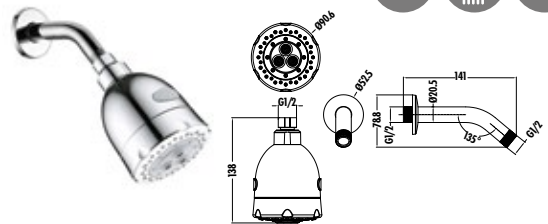

DS.SH034

Shower Head (Wall) 3F
• 3 Functions

Qty of Box: 16 Weight: 0,25 kg