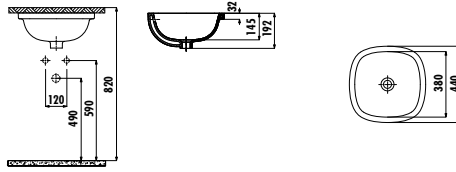

SOLO

SO037-00CB00E-0000

Solo Under Counter Washbasin 38x38 cm

Qty of Pallet: Washbasin 40 • Weight: Washbasin 9,82 kg