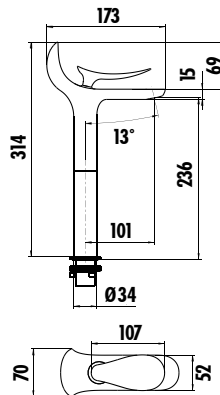

Qty of Box: 10 Weight: 1,830 kg

BT.FG3501

Foglia Bidet Faucet
 • The length of the discharge end is 166 mm
 • Long lasting 25 mm ceramic cartridge

Qty of Box: 12 Weight: 1,485 kg
 It must be used with: FG500-FG510.