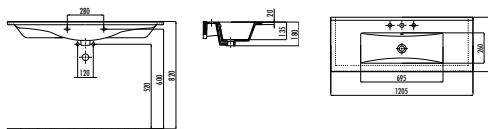

SU120-00CB00E-0000

Su Washbasin 120 cm

Qty of Pallet: Washbasin 20 • Weight: Washbasin 26,09 kg