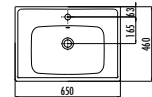

ER065-00CB00E-0000

Erine Washbasin 65 cm

Qty of Pallet: Washbasin 20 • Weight: Washbasin 15,05 kg