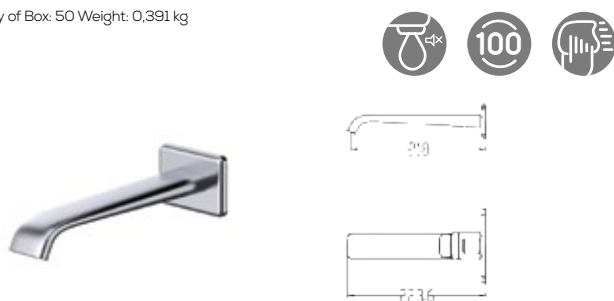

BT.LU01 Lua Concealed Shower Spout
• The length of the discharge end is 218 mm

Qty of Box: 50 Weight: 0,391 kg