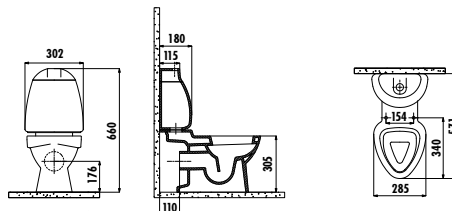

KC0802.01.0000E

Kid Duroplast Seat & Cover with Metal Hinge - White

Qty of Pallet: Pan 30 • Cistern: 75 • Qty of Box: Internal Mechanism 10 Seat&Cover: 10 Weight: Pan 13,78 kg • Cistern 7,27 kg • Internal Mechanism 0,85 kg • Seat&Cover 1,55 kg