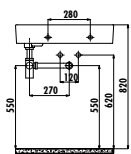

ARYA

AR065-00CB00E-0000

Arya Top Counter Washbasin 45x65 cm

Qty of Pallet: Washbasin 40 • Weight: Washbasin 18,62 kg