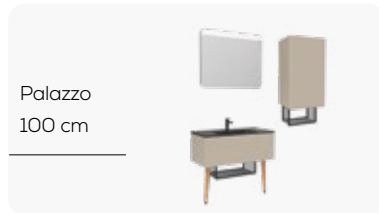

ZEON

WASHBASIN MODULE

LED MIRROR

HIGH CABINET

ZE0100.00

ZE4001.01

ZE2070.00

DIMENSIONS
(WxHxD) mm

1000x855x450

900x700x34

400x700x350

Adaptable Washbasin:SU100

Zeon 100 Set

Zeon High Cabinet

BODY & DOOR	WHITE	AZURE	PALAZZO
ZE0100.00			
ZE2070.00	.BB	.MM	.PZ
ZE4001.01			

SPECIFICATIONS