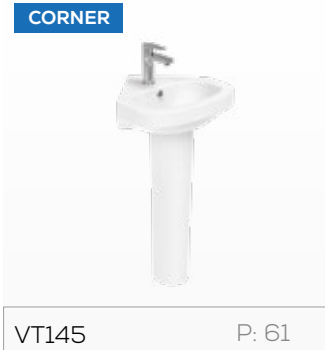

Sanitary Ware Products / Half Pedestal Washbasins

		 Size: 65-60-55 cm	 Size: 35-45-40-55 cm
PA055 P: 51	SL060 P: 46	SEDEF P: 49	OVAL (TP) P: 73-74
		 Size: 45-50 cm	
OVAL (TP030) P: 74	OVAL (TP040) P: 74	KEY P: 73	VT056 P: 44
			
LR060 P: 48	LR060 P: 48		