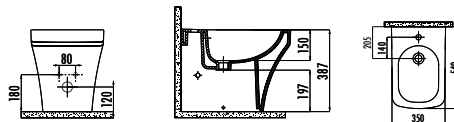

There is only hidden connection for the self cleaning pipe&internal mechanism.

SO500-00CB00E-0000

Solo Back to Wall Bidet

Qty of Pallet: Bidet 25 • Weight: Bidet 28,20 kg