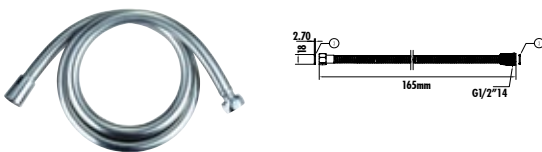

Shower Head (Wall) 3F
 • 3 Functions

Qty of Box: 16 Weight: 0,25 kg

DS.H04

PVC Shower Hose 1500mm

Qty of Box: 50 Weight: 0,23 kg

DS.H01

SS Flexible Shower Hose 1500mm
 • Unbreakable system

Qty of Box: 50 Weight: 0,23 kg