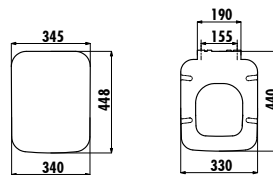

SH DUROPLAST

KC1803.01.0000E	SH Duroplast Soft Closing Seat&Cover - White

Qty of Box: Seat&Cover 10 • Weight: Seat&Cover 2,75 kg