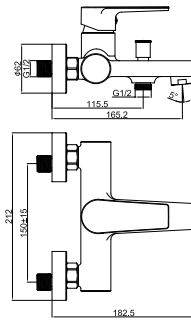

SHARP

BT.SR2510
BT.SR2510S

Sharp Bath Shower Faucet - Chrome
Sharp Bath Shower Faucet - Matt Black

Qty of Box: 8 Weight: 2,03kg