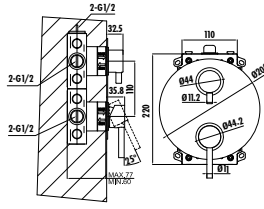

Concealed Shower Systems

BT.DSU3001

Concealed Shower Faucet
3 way (Surface mounted)

Qty of Box: 20 Weight: 0,80 kg

It is just given together surface mounted parts.