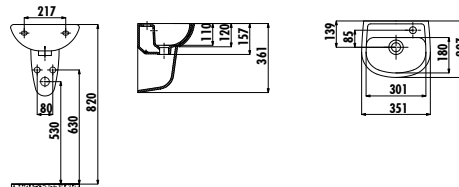

TP135-00CB00E-0000 Oval Washbasin 29*35 cm

SD270-00CB00E-0000 Sedef Short Half Pedestal

Qty of Pallet: Washbasin 60 • Half Pedestal 75 Weight: Washbasin 7,68 kg • Half Pedestal 3,82 kg