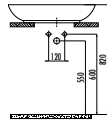

PETRA

PR065 -00CB00E-0000

Petra Oval Asymmetric Top Counter Washbasin 40x65cm

Qty of Pallet: Washbasin 30 Weight: Washbasin 10,34 kg