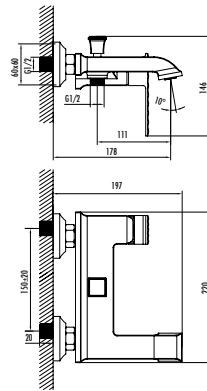

DIAMOND

BT.DM2501

Diamond Bath Shower Faucet

- The length of the discharge end is 178 mm
- Upper set connecting G1/2"
- Long lasting 35 mm ceramic cartridge
- Locking diverter

Qty of Box: 6 Weight: 2,93 kg