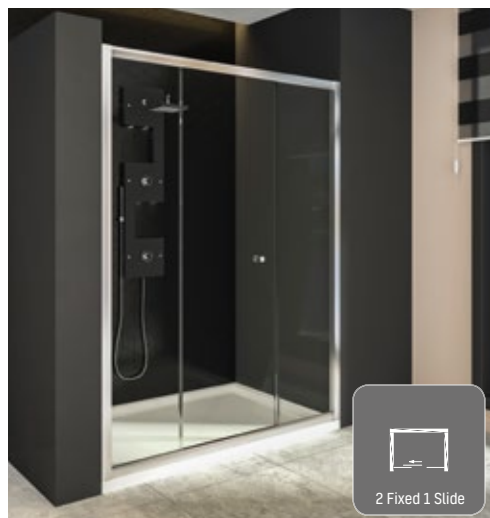

DANTE 120

General Features

Tempered Glass Thickness : 5 mm / 6 mm
Glass Colors : Transparent - Smoked
Sandblasting Glass Patterns: Line - Floor - Mystic - Ocean
Color Profile : Shiny Silver, Matt Silver
Shower Cabin Height : 190 cm

OVER SHOWER TRAY / FRONTAGE

Product Code	Size (cm)	Door Entry Distance /cm)
DK.DA00.0012	141 - 150	60
DK.DA00.0013	151 - 160	65
DK.DA00.0014	161 - 170	70
DK.DA00.0015	171 - 180	75
DK.DA00.0016	181 - 190	80

All products are applicable over the bathtub.