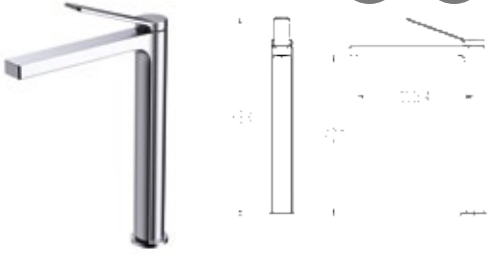

BT.RT6500 Ritmo Long Basin Faucet

- The length of the discharge end is 195 mm
- The height of the discharge end is 270 mm
- Long lasting 35 mm ceramic cartridge

Qty of Box: 8 Weight: 1,60 kg