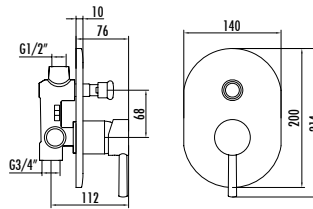

BT.DFC2398

Concealed Shower Faucet - 2 ways
• Long lasting 40 mm Ceramic cartridge

Qty of Box: 12 Weight: 1,81 kg

Flush mounted & surface mounted parts are given together.