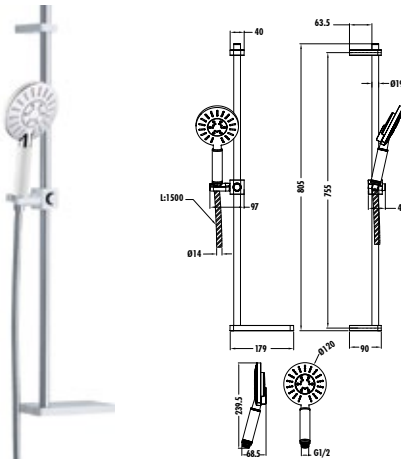

DS.SH463

Sliding Shower Set 3F Oval

- Surface mounted • Stainless shower arm body • 3 functions shower handle
- Couple closey united spiral for connection shower faucet • 150 cm hand shower flex hose
- Soap dispenser mounting on body • Adjustable shower hook

Qty of Box: 10 Weight: 1.13 kg
It is suitable for Applique faucet and shower faucet. Shower faucet is not included.