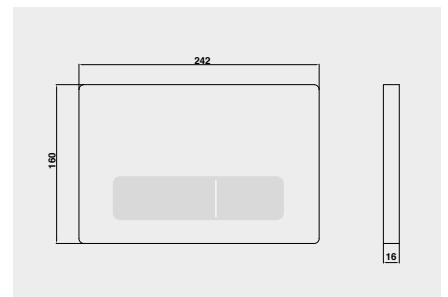

Qty of Box: 10 • Weight: 1,61 kg

It will be removed from the product range on 30.06.2023.

Creavit Bathroom Furnitures

Be smart;
every drop
counts

Creavit Bathroom Furnitures Icon Index

Built-in Towel Rack

This product features a built-in towel rack.