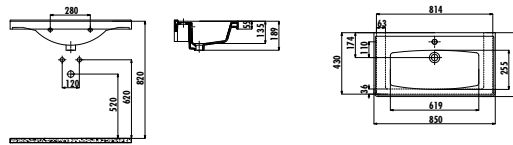

TF185-00CB00E-0000

Sera Washbasin 85 cm

Qty of Pallet: Washbasin 24 • Weight: Washbasin 21,63 kg