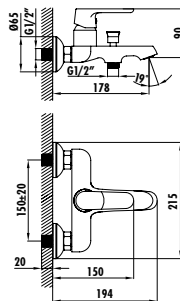

Interchangeable silicon handle covers in blue, green, gray and black

Stilo faucet family must be used with: FA002.