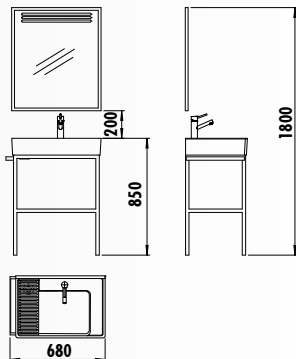

ARYA

AR065-M • Arya Washbasin Module 70 cm
(680x850x450 mm) (WxHxD)

AR065-A1 • Arya Mirror 65 cm
(650x750x34 mm) (WxHxD)

TR4085.01.MSY • Truva LED Mirror 85 cm Black Massive
(850x650x48 mm) (WxHxD)

Adaptable Washbasin: AR065

Arya Set

BODY &
DOOR

BLACK

AR065-A1

.SS

MIRROR
LED COLOR

DAYLIGHT

MATERIAL

WASHBASIN UNIT
COMPACT LAMINATE
MIRROR
LACQUER

SPECIFICATIONS