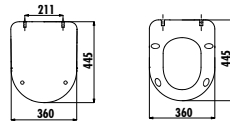

KC0903.03.0000E

Duck Thermoplast Soft Closing Seat&Cover

Qty of Box: Seat&Cover 10 • Weight: Seat&Cover 1,634 kg