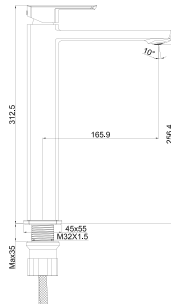

BT.SP6500

1. Slope XL Long Basin Faucet
2. The length of the discharge end is 165 mm
   - The height of the discharge end is 265 mm
   - Long lasting 25 mm ceramic cartridge

Qty of Box: 6 Weight: 1,81kg