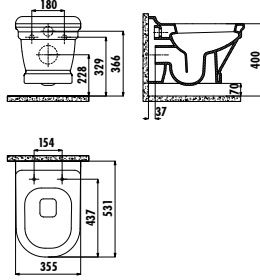

AN320-11CB00E-0000	Antik Wall Hung Pan
AN320-00CB00E-0000	Antik Wall Hung Pan Combined Bidet
KC0303.01.0000E	Antik Duroplast Soft Closing Seat&Cover - White

Qty of Pallet: Pan + Cover 24 Qty of Box: 1 Weight: Pan 26,52 kg • Seat&Cover 3,02 kg

There is only hidden connection for the self cleaning pipe&internal mechanism
Not suitable for side connection.