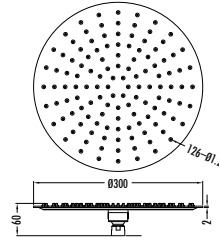

Shower Heads

DS.SH3000

Stainless Slim Shower Head
• Oval • Anti-limescale easy effaceable silicon points
• Ø 300 mm

Qty of Box: 10 Weight: 1,41 kg