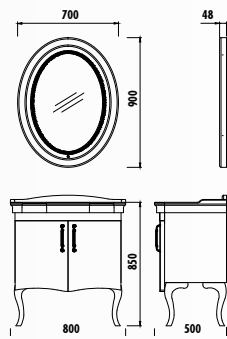

Antik 80 Set

Antik High Cabinet