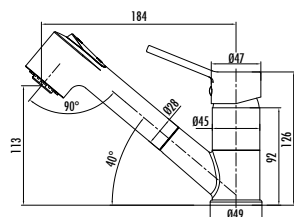

Qty of Box: 10 Weight: 2,55kg

Freedom for windows

180-Degree Faucet

Thanks to its 180-degree faucet, Creavit puts an end to the problem of high-arc faucets invading window space over a basin.

The 180-degree faucet does not invade window space over a basin by not only turning sideways, but also forward and backward in a 180-degree angle.