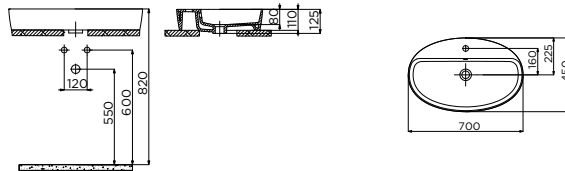

LP171-00CB00E-0000

Loop Oval Bowl Washbasin 40x70 cm

Qty of Pallet: 40 • Weight: Washbasin 6,74 kg