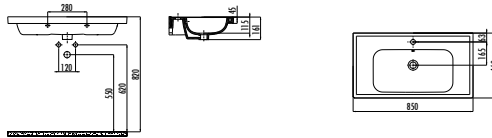

VANITY WASHBASINS

OB085-00CB00E-0000

Obi Washbasin 85 cm

Qty of Pallet: Washbasin 24 • Weight: Washbasin 21,8 kg