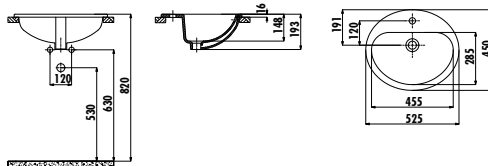

TP225-00CB00E-0000

Top Counter Washbasin 45x52 cm

Qty of Pallet: Washbasin 40 • Weight: Washbasin 9,42 kg