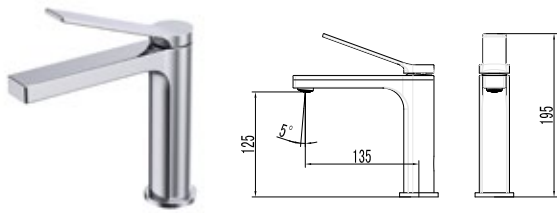

Qty of Box: 50 Weight: 0,391 kg

RITMO NEW

BT.RT1500 Ritmo Basin Faucet

- The length of the discharge end is 135 mm
- The height of the discharge end is 125 mm
- Long lasting 35 mm ceramic cartridge

Qty of Box: 8 Weight: 1,20 kg