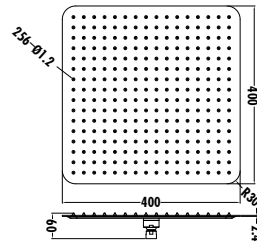

DS.SH4000

Stainless Slim Shower Head
• Square • Anti-limescale easy effaceable silicon points
• 400x400 mm

Qty of Box: 5 Weight: 2,83 kg