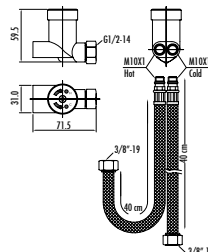

BT.ES05

Hot&Cold Water Adjusting Faucet

Qty of Box: 50 Weight: 0.39kg

ES05 is given outlet to faucet in degree adjusting with manual system taking hot&cold water.

Battery is not included.