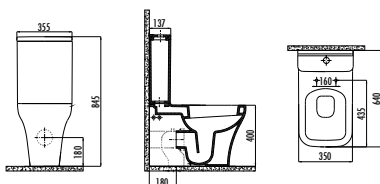

LY360-11CB00E-0000	Lidya Back to Wall Pan
LY360-00CB00E-0000	Lidya Back to Wall Pan Combined Bidet
LY410-00CB00E-0000	Lidya Cistern
KC2903.01.0000E	Lidya Duroplast Soft Closing Seat&Cover - White

Qty of Pallet: Pan 15 • Cistern 85 Qty of Box: Seat&Cover 10 Weight: Pan 36,00 kg • Cistern 14,10 kg Seat&Cover 2,6 kg