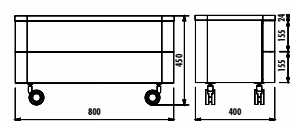

Foglia Mobile Low Unit