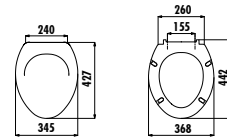

KC0001.01.0000E

Basic Thermoplast Seat&Cover with Plastic Hinge - White

Qty of Box: Seat&Cover 10 • Weight: Seat&Cover 1,22 kg

KC0703.03.0000E

Cinar Thermoplast Soft Closing Seat&Cover - White

Qty of Box: Seat&Cover 10 • Weight: Seat&Cover 2,02 kg