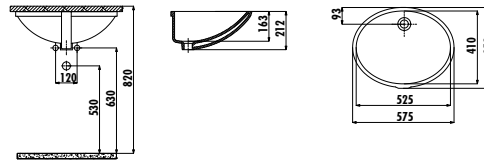

TP205-00CB00E-0000

Under Counter Washbasin 40x52 cm

Qty of Pallet: Washbasin 40 • Weight: Washbasin 10,80 kg