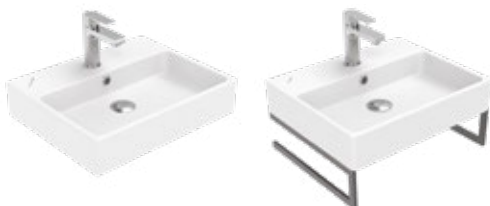

NX242-00CB00E-0000

Next Top Counter Washbasin 40x50 cm

NX242-H

Next 40x50 cm Mounting Bracket Towel Bar

Qty of Pallet: Washbasin 70 • Towel Bar 28 • Weight: Washbasin+Towel Bar 13,64 kg

VOLGA

VX242-00CB00E-0000 | Volga Top Counter Washbasin 40x50cm