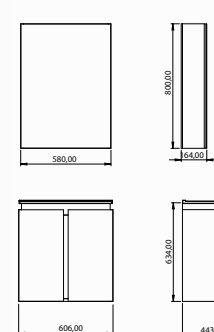

Verti 60 Set