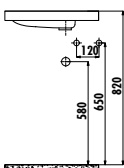

TP026-00CB00E-0000

Elmas Washbasin 30x50 cm

Qty of Pallet: Washbasin 60 • Weight: Washbasin 7,67 kg