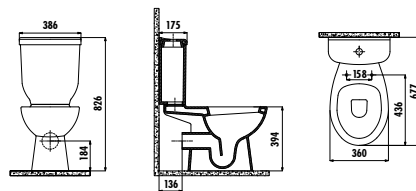

SD310-11CB00E-0000	Sedef P-Trap Pan
SD310-00CB00E-0000	Sedef P-Trap Pan Combined Bidet
SD410-00CB00E-0000	Sedef Cistern
KC0703.01.0000E	Cinar Duroplast Soft Closing Seat&Cover - White

Qty of Pallet: Pan 15 • Cistern 75 • Seat&Cover 10 Weight: Pan 22,05 kg • Cistern 13,68 kg • Seat&Cover 2,85 kg

SD500-00CB00E-0000	Sedef Bidet

Qty of Pallet: Bidet 25 • Weight: Bidet 22,98 kg

It will be removed from the product range on 30.06.2023.