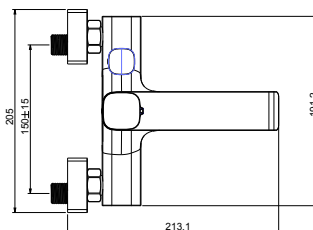

BT.AL2500S

Alfa Basin Faucet - Matt Black

- The length of the discharge end is 185 mm
- Long lasting 35 mm ceramic cartridge

Qty of Box: 8 Weight: 1,37 kg