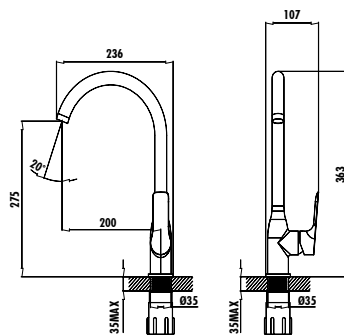

BT.PR8501

Pure Kitchen Faucet

- The length of the discharge end is 236 mm
- The height of the discharge end is 275 mm
- Long lasting 35mm ceramic cartridge • Swing pipe

Qty of Box: 8 Weight: 1,95kg