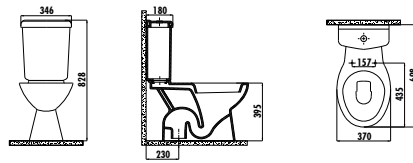

PA300-11CB00E-0000	Pitta S-Trap Pan
PA300-00CB00E-0000	Pitta S-Trap Pan Combined Bidet
PA410-00CB00E-0000	Pitta Cistern
KC0703.01.0000E	Cinar Duroplast Soft Closing Seat&Cover - White

Qty of Pallet: Pan 15 • Cistern 75 • Qty of Box: Seat&Cover 10 Weight: Pan 21,02 kg • Cistern 12,06 kg • Seat&Cover 2,85 kg