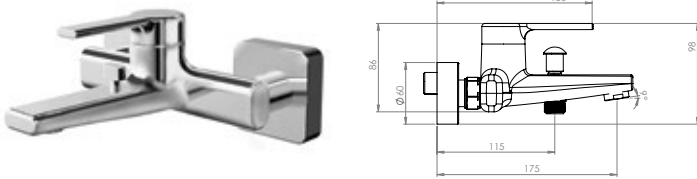

BT.NU2500 Nuovo Bath Shower Faucet
• The length of the discharge end is 175 mm
• Long lasting 35 mm ceramic cartridge

Qty of Box: 8 Weight: 1,960 kg