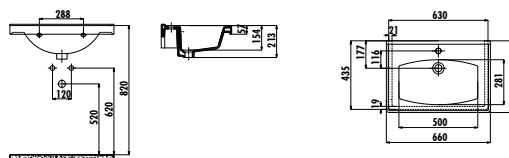

TF165-00CB00E-0000

Sera Washbasin 65 cm

Qty of Pallet: Washbasin 20 • Weight: Washbasin 17,10 kg