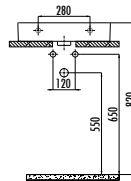

VX255-00CB00E-0000 | Volga Top Counter Washbasin 50x50cm

Qty of Pallet: Washbasin 40 Weight: Washbasin 18,6 kg