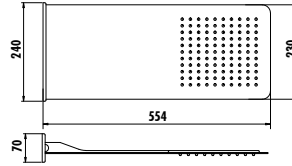

Shower Heads

DS.SH5010

Concealed Stainless Shower Head
• Square • Anti-limescale easy effaceable silicon points
• 550x230mm

Qty of Box: 5 Weight: 3,38 kg