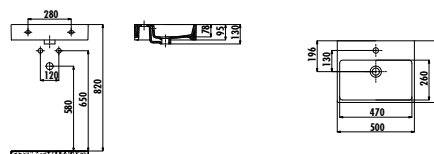

NX242-00CB00E-0000

Next Top Counter Washbasin 40x50 cm

NX242-H

Next 40x50 cm Mounting Bracket Towel Bar

Qty of Pallet: Washbasin 70 • Towel Bar 28 • Weight: Washbasin+Towel Bar 13,64 kg

VOLGA

VX242-00CB00E-0000 | Volga Top Counter Washbasin 40x50cm