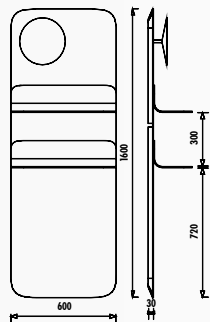

Foglia Wall Unit