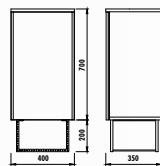

Zeon High Cabinet