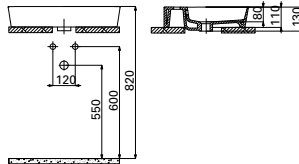

reddot winner 2021

LP061-00CB00E-0000

Loop Rectangular Bowl Washbasin 45x60 cm

Qty of Pallet: 42 • Weight: Washbasin 11,34 kg