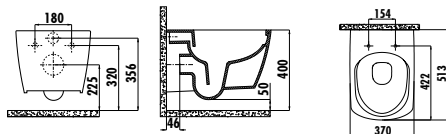

ELEGANT

EG321-11CB00E-0000	Elegant Rim-Off Wall Hung Pan
EG321-00CB00E-0000	Elegant Rim-Off Wall Hung Pan Combined Bidet
KC1103.01.0000E	Elegant Duroplast Soft Closing Seat&Cover - White

Qty of Pallet: Pan 24 • Qty of Box: Seat&Cover 10 Weight: Pan 28,16 kg • Seat&Cover 2,44 kg

There is only hidden connection for the self cleaning pipe&internal mechanism.