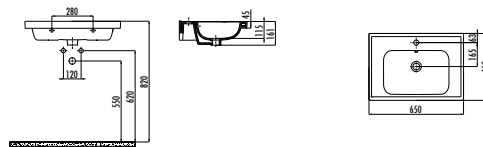

OB065-00CB00E-0000

Obi Washbasin 65 cm

Qty of Pallet: Washbasin 20 • Weight: Washbasin 18,05 kg