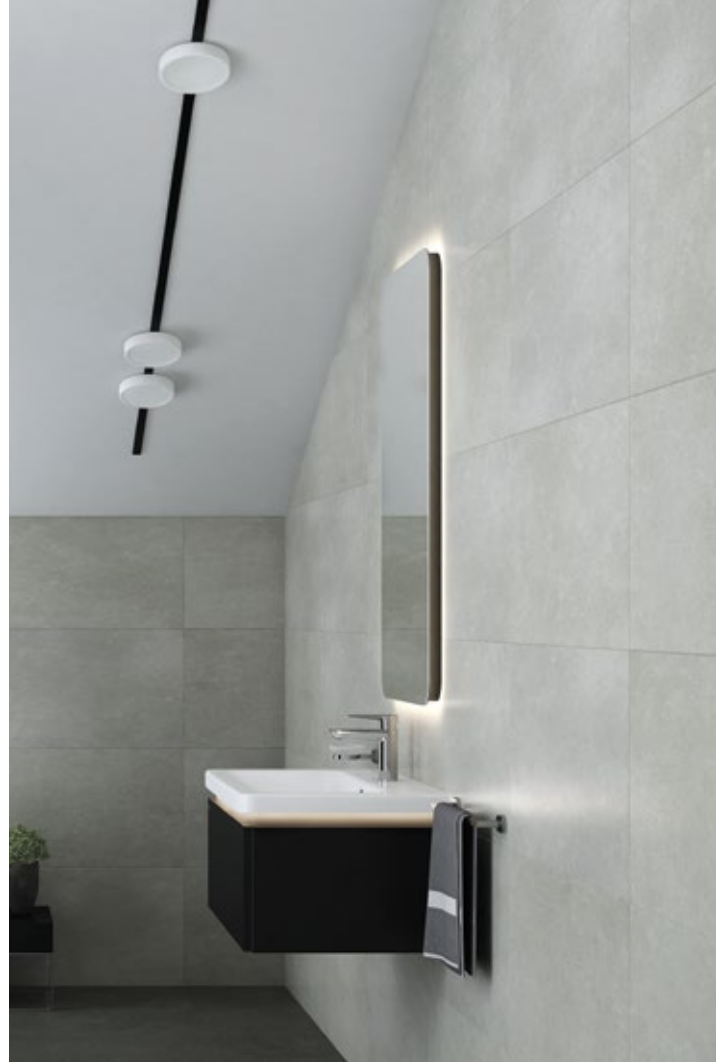

 LED Lighting
in Drawer

AE0085.42 • Ante Washbasin Module 80 cm
(800X850X450 mm) (WxHxD)

EP1080 • Epic 80 cm LED Mirror
(600x1000x34) (WxHxD)

Adaptable Washbasin: IP080

Ante 80 Set

BODY & DOOR	<input type="radio"/> WHITE	<input checked="" type="radio"/> ANTHRACITE
	AE0085.42	.BB