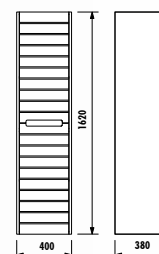

FUGA

	WASHBASIN MODULE	TOP CABINET	HIGH CABINET
100 cm	FG0100.01	FG1100.01	FG2160.00
80 cm	FG0080.01	FG1080.01	
60 cm	FG0060.01	FG1060.01	

DIMENSIONS
(WxHxD) mm

1000x850x450
800x850x450
600x850x450

970x650x165
770x650x165
600x650x165

400x1620x360

BODY & DOOR	BRIGHT WHITE	BRIGHT GRAY
MM0100.01	.BB	.BG
MM0080.01		
MM0065.01		
MM1100.01		
MM1080.01		
MM1065.01		
MM2145.00		

MATERIAL

SPECIFICATIONS

Adaptable Washbasin: SU100, SU080 and SU060

Fuga High Cabinet