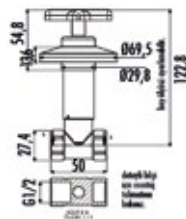

MS.AC70S-Y
MS.AC70G
MS.AC70S
MS.AC70S-B

Stop Valve
1/2" - 1/2"
Yellow
Gold
Chrome
Blue

Qty of Box: Yellow&Gold 32 Chrome 50 Weight: Yellow&Gold 0,48kg Chrome 0,47kg