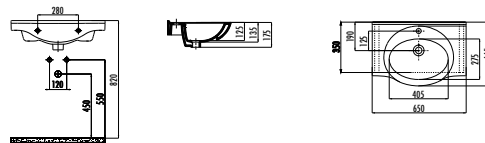

ET165-00CB00E-0000

Etol Washbasin 65 cm

Qty of Pallet: Washbasin 30 • Weight: Washbasin 18,33 kg