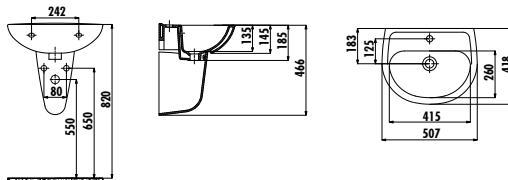

TP150-00CB00E-0000	Oval Washbasin 40*50 cm
SD260-00CB00E-0000	Sedef Half Pedestal
SD265-00CB00E-0000	Sedef Short Half Pedestal

Qty of Pallet: Washbasin 28 • Half Pedestal 15 Weight: Washbasin 12,83 kg • SD260 Half Pedestal 7,71 kg • SD265 Half Pedestal 6,78 kg