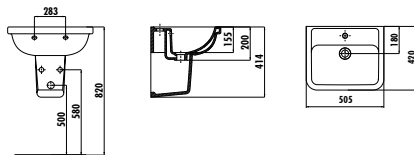

KY050-00CB00E-0000	Key Washbasin 40*50 cm
KY260-00CB00E-0000	Key Half Pedestal

Qty of Pallet: Washbasin 40 • Half Pedestal 75 Weight: Washbasin 14,4 kg • Half Pedestal 6,0 kg