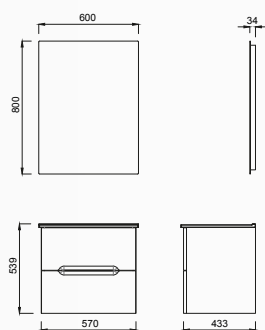

BODY	BRIGHT WHITE ROYAL MARBLE	BRIGHT WHITE LUANDA	BRIGHT WHITE MARMOL
TN4060.02	.RYM	.LUA	.MAR

MATERIAL | MDF LAM LACQUER HANDLE | MIRROR LED COLOR | DAYLIGHT

SPECIFICATIONS |

TN0060.42. • Tion Washbasin Module 60cm (600x520x433 mm) (WxHxD)

TN4060.02 • Tion Rectangle LED Mirror 60x80cm (600x800x34 mm) (WxHxD)

TN0080.42. • Tion Washbasin Module 80cm (800x520x433 mm) (WxHxD)

TN4080.02 • Tion Rectangle LED Mirror 80x80cm (800x800x34 mm) (WxHxD)

Adaptable Washbasin SU060-SU080

Tion 60 Set