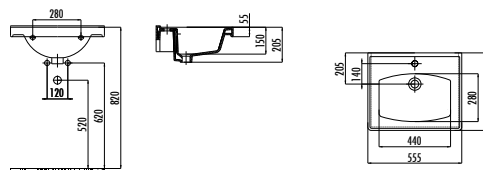

TF155-00CB00E-0000

Sera Washbasin 55 cm

Qty of Pallet: Washbasin 40 • Weight: Washbasin 15,17 kg