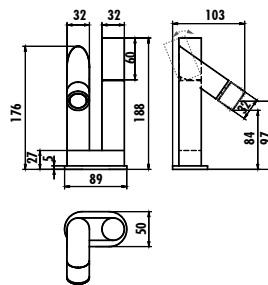

STRAW

BT.ST1500

Straw Basin Faucet

- The length of the discharge end is 130 mm
- The height of the discharge end is 84 mm
- Long lasting ceramic cartridge

Qty of Box: 4 Weight: 1,77 kg

BT.ST6500

Straw Long Basin Faucet

- The length of the discharge end is 130 mm
- The height of the discharge end is 235 mm
- Long lasting ceramic cartridge

Qty of Box: 4 Weight: 1,57 kg

BT.ST3500

Straw Bidet Faucet

- The length of the discharge end is 103 mm
- The height of the discharge end is 84 mm
- Long lasting ceramic cartridge

Qty of Box: 4 Weight: 2,19 kg

BT.ST2500

Straw Bath Shower Faucet

- The length of the discharge end is 135 mm
- Locking diverter
- Long lasting ceramic cartridge

Qty of Box: 4 Weight: 1,39 kg

Straw faucets must be used with FA002 filtered angle valve.
Straw faucets will be out of stock from December 31.06.2022 and stock is limited.