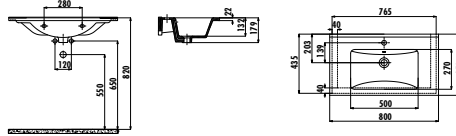

SU080-00CB00E-0000

Su Washbasin 45x80 cm

Qty of Pallet: Washbasin 24 • Weight: Washbasin 17,18 kg