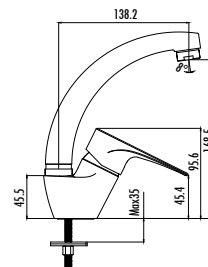

BT.VG1508

Vega Basin Faucet

- The length of the discharge end is 138,2 mm
- The height of the discharge end is 168,5 mm
- Long lasting 35 mm ceramic cartridge (Raised with feet)
- Swing pipe

Qty of Box: 8 Weight: 1,31kg