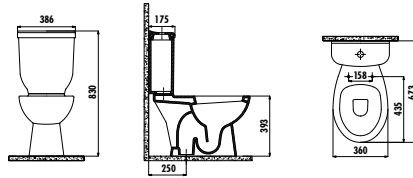

Be smart:
every drop
counts

SD300-11CB00E-0000	Sedef S-Trap Pan
SD300-00CB00E-0000	Sedef S-Trap Pan Combined Bidet
SD410-00CB00E-0000	Sedef Cistern
KC0703.01.0000E	Cinar Duroplast Soft Closing Seat&Cover - White

Qty of Pallet: Pan 15 • Cistern 75 • Seat&Cover 10 Weight: Pan 22,75 kg • Cistern 13,68 kg • Seat&Cover 2,85 kg