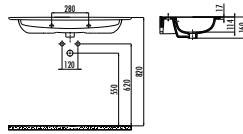

VANITY WASHBASINS

ERINE SERIES

ER100-00CB00E-0000

Erine Washbasin 100 cm

Qty of Pallet: Washbasin 24 • Weight: Washbasin 23,05 kg