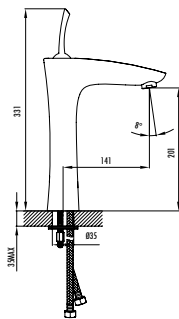

BT.PL6801

1. Planet Long Basin Faucet
2. The length of the discharge end is 141 mm
   - The height of the discharge end is 201 mm
   - Joystick handle • Long lasting 35 mm ceramic cartridge

Qty of Box: 8 Weight: 2,97 kg