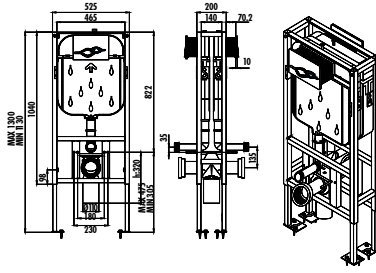

GR5005

Concealed Cistern for Wall Hung Pans 3-6 L (Quick installation to front as back to back)

Weight: 30,22 kg

GR5006

Concealed Cistern for Squatting Pans 3-6 L

Weight: 5,50 kg

GR5007

Concealed Cistern for Back to Wall Pans 3-6 L