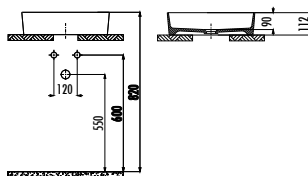

reddot winner 2021

LP140-00CB00E-0000

Loop Round Bowl Washbasin Ø40 cm

Qty of Pallet: 30 • Weight: Washbasin 5,56 kg