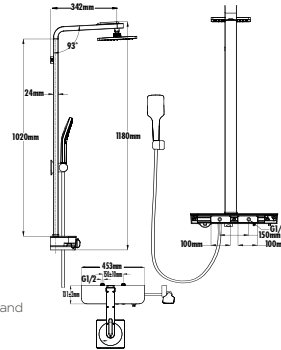

Shower Sets

DS.SH650

Ocean Shower System

- Surface mounted • Thermostatic heat adjustable cartridge • Stainless shower arm body
- Single Function 203x203 square shower head
- Shower Handle with double functions and push button
- 150 cm hand shower flex hose
- Diverter with button • Self mix faucet system
- 2 hooks • Soap holder • Concealed shower spout

Qty of Box: 10 Weight: 3,14 kg

There is anti-water block feature in hand and head shower.

The Comfort of Ocean

The Ocean Shower System offers all you need in your shower with an integrated shelf and thermostatic button control panel. With its elegant design and durable structure, Ocean Shower System adds prestige to bathrooms.

- Fixing water temperature with thermostatic faucet
- Wide shower head & 2 functional hand shower
- Selection buttons for head shower & hand shower
- Special area for personal care materials
- Anti lime mechanism