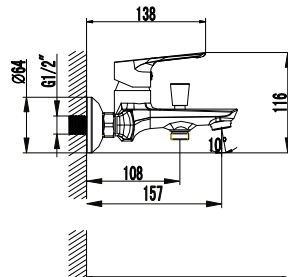

BT.SO2500

Solo Bath Shower Faucet

- The height of the discharge end is 157 mm
- Long lasting 35 mm ceramic cartridge

Qty of Box: 8 Weight: 1,80kg