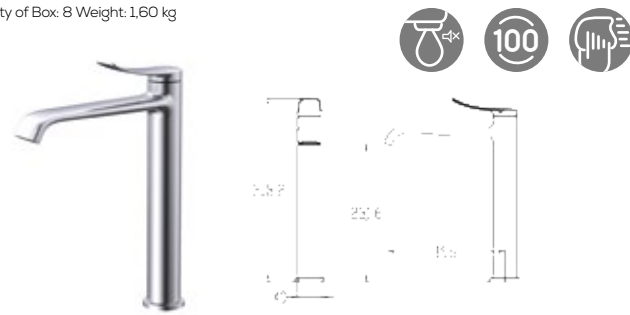

BT.LU6500 Lua Long Basin Faucet
• The length of the discharge end is 196 mm
• The height of the discharge end is 231 mm
• Long lasting 35 mm ceramic cartridge

Qty of Box: 8 Weight: 1,60 kg