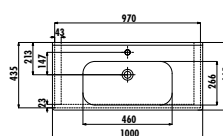

EKSEN SERIES

EK100-00CB00E-0000

Eksen Washbasin 100 cm

Qty of Pallet: Washbasin 24 • Weight: Washbasin 23,10 kg