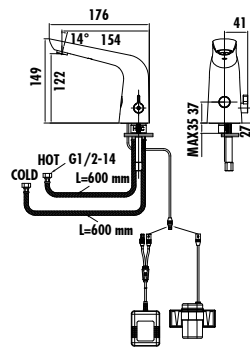

Scan the QR code for mounting video

Be smart;
every drop
counts

WING-D

BT.ES2570

1. Hot and Cold Water Sensor Faucet AC/DC
2. The length of the discharge end is 154 mm
   - The height of the discharge end is 122 mm
   - 220V AC+6V 4 pcs AAA alkaline battery

Qty of Box: 8 Weight: 2,09kg