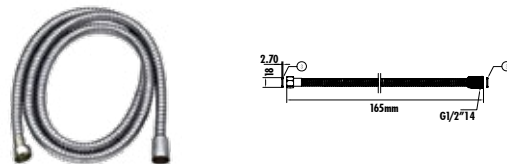

Shower Head (Wall) 3F
 • 3 Functions

Qty of Box: 16 Weight: 0,25 kg

DS.H04

PVC Shower Hose 1500mm

Qty of Box: 50 Weight: 0,23 kg

DS.H01

SS Flexible Shower Hose 1500mm
 • Unbreakable system

Qty of Box: 50 Weight: 0,23 kg