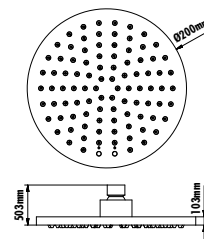

DS.SH320

Water Saving Shower Head
Anti-limescale easy effaceable silicon points
• Ø 200 mm

Qty of Box: 28 Weight: 0,48 kg