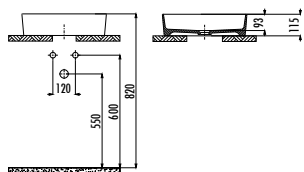

BOWL WASHBASINS - LOOP

LP145- OOCB00E-0000	Loop Round Bowl Washbasin Ø45 cm	LP145- OOBM00E-0000	Loop Round Bowl Washbasin Ø45 cm Matt Basalt	LP145- OOAM00E-0000	Loop Round Bowl Washbasin Ø45 cm Matt Anthracite
LP145- OOCM00E-0000	Loop Round Bowl Washbasin Ø45 cm Matt Cappuccino	LP145- OOSM00E-0000	Loop Round Bowl Washbasin Ø45 cm Matt Black	LP145- OOMB00E-0000	Loop Round Bowl Washbasin Ø45 cm Matt White

NEW COLORS

LP145- OOBRO0E-0000	Loop Round Bowl Washbasin Ø45 cm Berry	LP145- OOSK00E-0000	Loop Round Bowl Washbasin Ø45 cm Sakura	LP145- OOCG00E-0000	Loop Round Bowl Washbasin Ø45 cm Cool Grey
	NEW		NEW		NEW
LP145- OONY00E-0000	Loop Round Bowl Washbasin Ø45 cm Nile Green	LP145- OOMT00E-0000	Loop Round Bowl Washbasin Ø45 cm Mint	LP145- OONN00E-0000	Loop Round Bowl Washbasin Ø45 cm Neon
	NEW		NEW		NEW

Qty of Pallet: 30 • Weight: Washbasin 7,46 kg

Decorated and colored products, are produced by the time given after order.