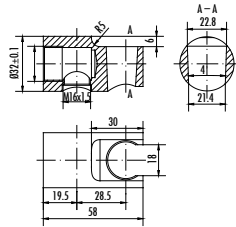

Qty of Box: 50 Weight: 1,20 kg
 Rosette is included.

NEW

BT.A03-01 Strappy Shower Spout
 • The length of discharge end is 58 mm

Qty of Box: 50 Weight: 0,93 kg
 Rosette is included.

BT.A03-02 Strappy Shower Spout
 • The length of discharge end is 69 mm