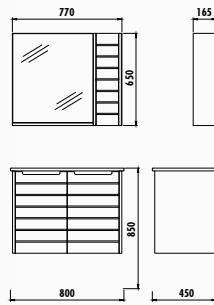

FUGA

	WASHBASIN MODULE	TOP CABINET	HIGH CABINET
100 cm	FG0100.01	FG1100.01	FG2160.00
80 cm	FG0080.01	FG1080.01	
60 cm	FG0060.01	FG1060.01	

DIMENSIONS
(WxHxD) mm

1000x850x450
800x850x450
600x850x450

970x650x165
770x650x165
600x650x165

400x1620x360

BODY & DOOR	BRIGHT WHITE	BRIGHT GRAY
MM0100.01	.BB	.BG
MM0080.01		
MM0065.01		
MM1100.01		
MM1080.01		
MM1065.01		
MM2145.00		

MATERIAL

SPECIFICATIONS

Adaptable Washbasin: SU100, SU080 and SU060

Fuga 80 Set

Fuga High Cabinet