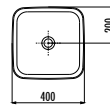

LP040-00CB00E-0000

Loop Square Bowl Washbasin 40 cm

Qty of Pallet: 40 • Weight: Washbasin 6,74 kg