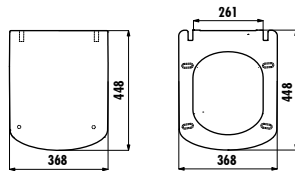

Qty of Box: Seat&Cover 10 • Weight: Seat&Cover 2,05 kg

ELEGANT

KC1103.01.0000E	Elegant Duroplast Soft Closing Seat&Cover - White
KC1102.01.0000E	Elegant Duroplast Seat & Cover with Metal Hinge - White

Qty of Box: Seat&Cover 10 • Weight: Seat&Cover 2,44 kg