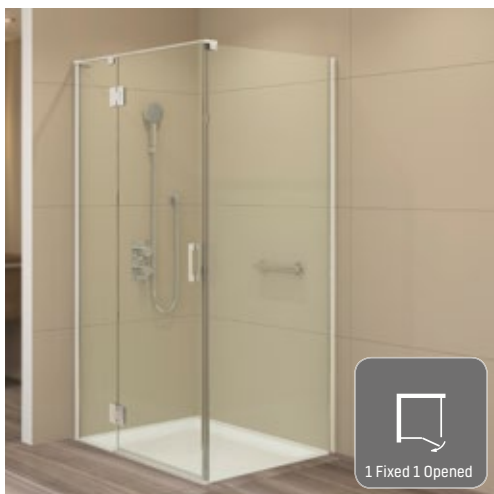

SANTO 110 YP

General Features

- **Tempered Glass Thickness** : 6 mm / 8 mm
- **Glass Colors** : Transparent
- **Sandblasting Glass Patterns** : Line - Floor - Mystic - Ocean
- **Color Profile** : Shiny Silver, Gold, Mocha, Black
- **Shower Cabin Height** : 200 cm

OVER SHOWER TRAY / FRONTAGE

Product Code	Size (cm)	Door Entry Distance /cm)
DK.SA00.0001	71 - 80	58
DK.SA00.0002	81 - 90	65
DK.SA00.0003	91 - 100	65
DK.SA00.0004	101 - 110	65
DK.SA00.0005	111 - 120	65
DK.SA00.0006	121 - 130	65
DK.SA00.0007	131 - 140	65
DK.SA00.0008	141 - 150	65

+ SIDE PANEL / +2 PANEL / SHINY SILVER

Code	Measure (cm)
DK.SA00.0009	61 - 70
DK.SA00.0010	71 - 80
DK.SA00.0011	81 - 90
DK.SA00.0012	91 - 100