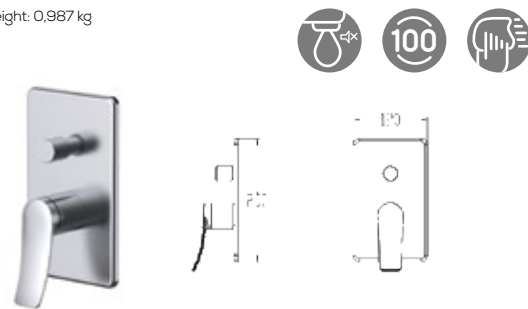

BT.LU2001 Lua Concealed Shower Faucet
• Concealed Box
• Two Ways Diverter

Qty of Box: 12 Weight: 0,987 kg