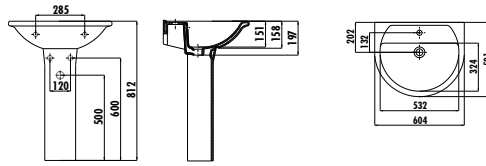

SELIN

SL060-00CB00E-0000	Selin Washbasin 60 cm
SL250-00CB00E-0000	Selin Full Pedestal

Qty of Pallet: Washbasin + Pedestal 15 • Qty of Box: 1 Set (Please look at logistic table) Weight: Washbasin 17,22 kg • Full Pedestal 11,95 kg

SL060-00CB00E-0000	Selin Washbasin 60 cm
SL260-00CB00E-0000	Selin Half Pedestal

Qty of Pallet: Washbasin + Pedestal 15 • Qty of Box: 1 Set (Please look at logistic table) Weight: Washbasin 17,22 kg • Half Pedestal 8,51 kg