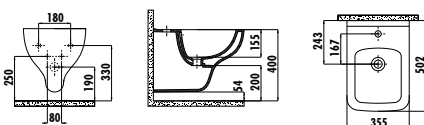

BN510-00CB00E-0000	Bene Wall Hung Bidet

Qty of Pallet: Bidet 24 • Weight: Bidet 20,83 kg

Fh.Flex040 /40 cm flex hose stainless steel braded.