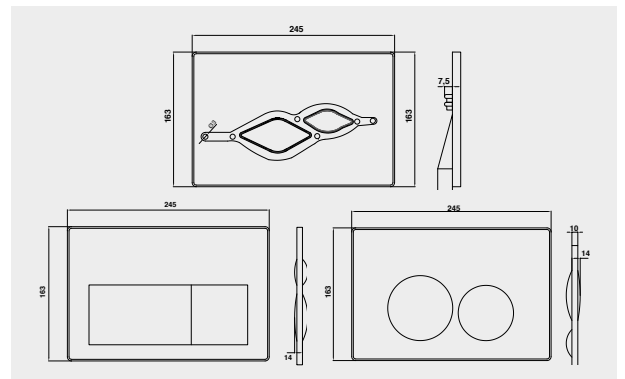

Qty of Box: 10 • Weight: 0,51 kg

GP1006.00 Gold Painted Control Panel

Qty of Box: 10 • Weight: 0,51 kg

GP1007.00 Antique Look Control Panel

Qty of Box: 10 • Weight: 0,51 kg

DROP CONTROL PANELS

GP2002.04

Anthracite
Control Panel