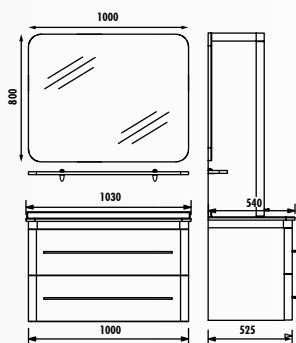

Piano 100 Set