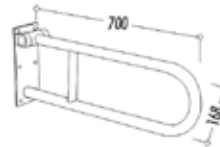

TB100

Grab Bar (Fixed)

Qty of Box: 10 • Weight: 2,35 kg
AISI 304 Stainless Steel

TB110

Grab Bar (Moving) - (Washbasin&Pan)

Qty of Box: 10 • Weight: 2,59 kg
AISI 304 Stainless Steel

TB302

Grab Bar (Moving)