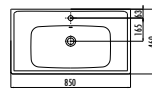

VANITY WASHBASINS

ERINE SERIES

ER100-00CB00E-0000

Erine Washbasin 100 cm

Qty of Pallet: Washbasin 24 • Weight: Washbasin 23,05 kg

ER085-00CB00E-0000

Erine Washbasin 85 cm

Qty of Pallet: Washbasin 24 • Weight: Washbasin 19,1 kg