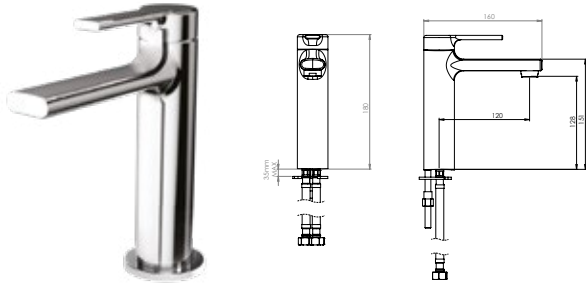

BT.NU1600 Nuovo Middle Basin Faucet
• The length of the discharge end is 120 mm
• The height of the discharge end is 140 mm
• Long lasting 35 mm ceramic cartridge

Qty of Box: 14 Weight: 1,520 kg