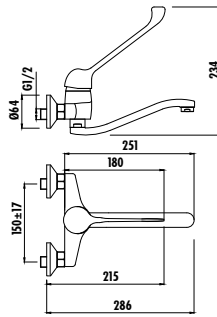

BT.HM1106

1. Medical Doctor Aplike Bath Shower Faucet
2. Long lasting 40 mm ceramic cartridge
   - The length of the discharge end is 200 mm • Swing pipe
   - For easy control long and ergonomic handle
   - Flowrate is 8l/min • Working pressure is 3-4 bar

Qty of Box: 16 Weight: 1,27kg