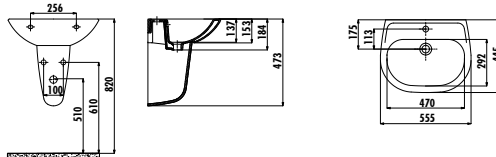

SD055-00CB00E-0000	Sedef Washbasin 55 cm
SD265-00CB00E-0000	Sedef Short Half Pedestal

Qty of Pallet: Washbasin + Pedestal 15 Qty of Box: 1 Set (Please look at logistic table) Weight: Washbasin 14,78 kg • Half Pedestal 6,78 kg