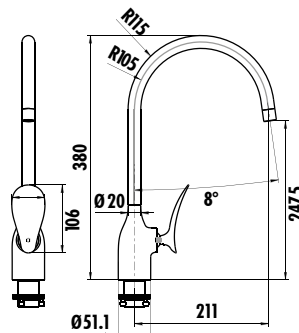

BT.FG8501

Foglia Kitchen Faucet
• The length of the discharge end is 211 mm
• The height of the discharge end is 247 mm
• Long lasting 25 mm ceramic cartridge

Qty of Box: 12 Weight: 1,690 kg