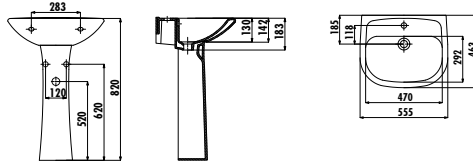

PITTA

PA055-00CB00E-0000	Pitta Washbasin 55 cm
PA250-00CB00E-0000	Pitta Full Pedestal

Qty of Pallet: Washbasin + Pedestal 15 • Qty of Box: 1 Set (Please look at logistic table) Weight: Washbasin 15,16 kg • Full Pedestal 11,05 kg