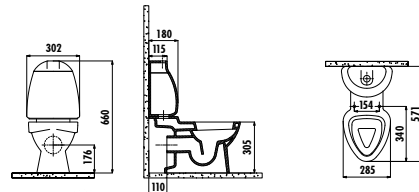

KC0802.01.1000E

Kid Duroplast Seat & Cover with Metal Hinge - White&Decorated

Qty of Pallet: Pan 30 • Cistern: 75 • Qty of Box: Internal Mechanism 10 Seat&Cover: 10 Weight: Pan 12,72 kg • Cistern 7,27 kg • Internal Mechanism 0,85 kg • Seat&Cover 1,55 kg