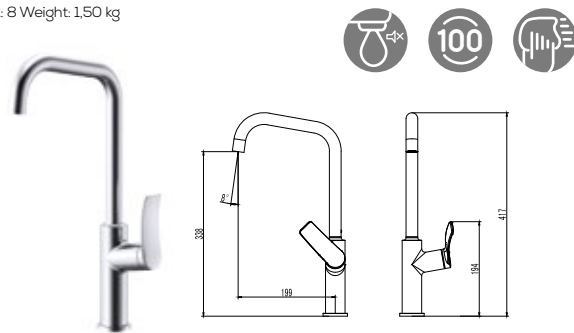

BT.LU8500 Lua Kitchen Faucet
• The length of the discharge end is 199 mm
• The height of the discharge end is 338 mm
• Long lasting 35 mm ceramic cartridge

Qty of Box: 8 Weight: 1,50 kg