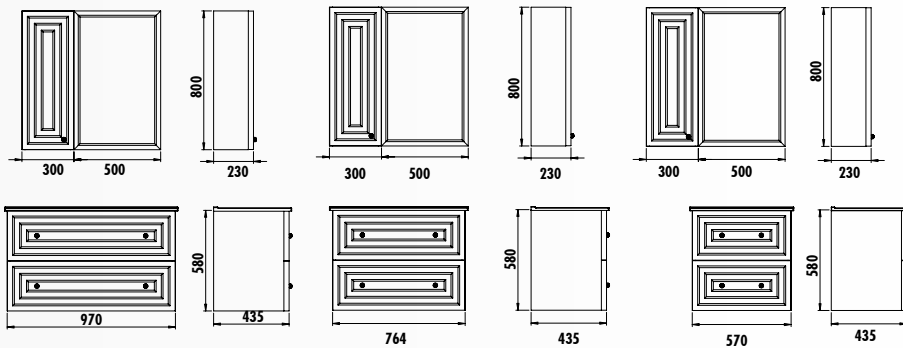

Kayra 100 Set with Drawer

Kayra 80 Set with Drawer

Kayra 60 Set with Drawer

BODY & DOOR	MATT WHITE	MATT GRAY	MATT ANTHRACITE	MATT SAPPHIRE BLUE
KY0100.01	.MBY	.MGR	.MAN	.MSB
KY0100.42				
KY0080.01				
KY0080.42				
KY0060.42				
KY4001.01				
KY1030.01				
KY2130.01