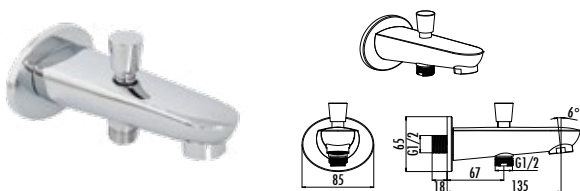

BT.A08 Concealed Shower Spout with Diverter
• The length of discharge end is 135 mm
• G1/2" connected
• Diverter system

Qty of Box: 25 Weight: 0,68 kg