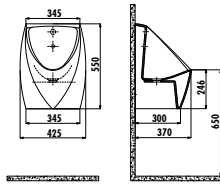

TP645-00CB00E-0001	Integrated Sensor Urinal

Qty of Pallet: 18 • Weight: Urinal 22,98 kg