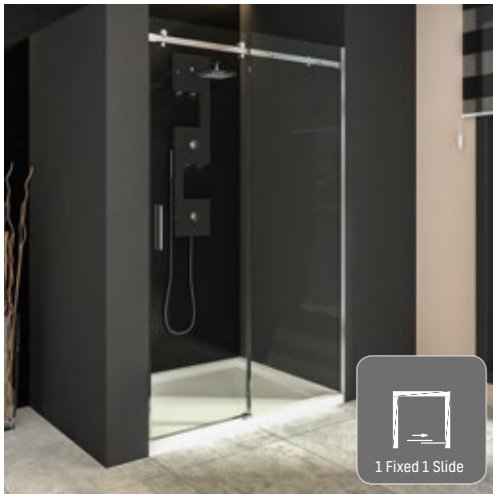

PONT 110

General Features

- **Tempered Glass Thickness** : 6 mm / 8 mm
- **Glass Colors** : Transparent - Smoked
- **Sandblasting Glass Patterns** : Ocean - Mystic - Line - Floor
- **Color Profile** : Shiny Silver, Gold, Mocha, Black
- **Shower Cabin Height** : 200 cm

OVER SHOWER TRAY / FRONTAGE

Product Code	Measure (cm)	Door Entry Distance /cm)
DK.PO00.0001	101 - 110	48
DK.PO00.0002	111 - 120	53
DK.PO00.0003	121 - 130	58
DK.PO00.0004	130 - 140	63
DK.PO00.0005	141 - 150	68