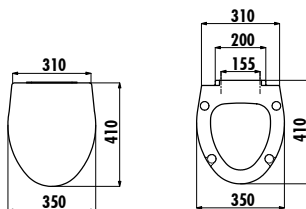

KC1302.01.0000E

Gokcebey Duroplast Seat&Cover with Metal Hinge - White

KC1301.01.0000E

Gokcebey Duroplast Seat&Cover with Plastic Hinge - White

Qty of Box: Seat&Cover 10 • Weight: Seat&Cover 2,25-2,05 kg

GRANDE