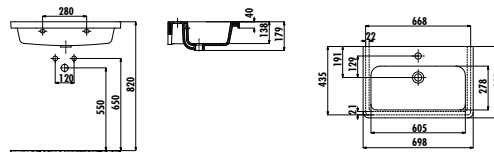

IPEK SERIES

IP080-00CB00E-0000

Ipek Washbasin 80 cm

Qty of Pallet: Washbasin 24 • Weight: Washbasin 21,52 kg

IP070-00CB00E-0000

Ipek Washbasin 70 cm

Qty of Pallet: Washbasin 24 • Weight: Washbasin 19,48 kg

IP060-00CB00E-0000