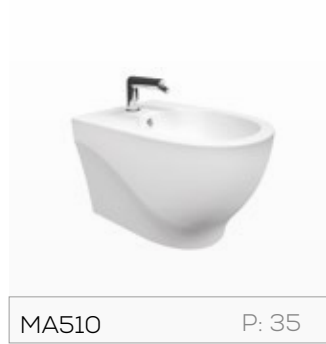

Sanitary Ware Products / Wall Hung Bidets