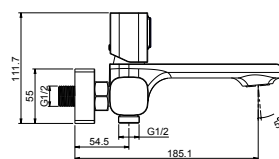

BT.AL2500

Alfa Basin Faucet

- The length of the discharge end is 185 mm
- Long lasting 35 mm ceramic cartridge

Qty of Box: 8 Weight: 1,37 kg