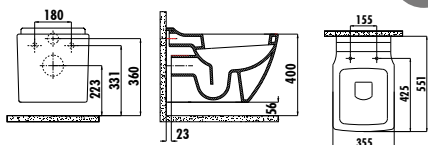

SINGLE PRODUCTS - WALL HUNG PANS

TP325-11CB00E-0000	Terra Wall Hung Pan
TP325-00CB00E-0000	Terra Wall Hung Pan Combined Bidet
TP325-51CB00E-0000*	Terra Wall Hung Pan
TP325-50CB00E-0000*	Terra Wall Hung Pan Combined Bidet
KC0103.03.0000E	Amasra Ultima Duroplast Soft Closing Seat&Cover - White

TP325-11CB00E-NA00	Terra Wall Hung Pan - Gold Point Decorated
TP325-00CB00E-NA00	Terra Wall Hung Pan Combined Bidet - Gold Point Decorated
TP325-51CB00E-NA00*	Terra Wall Hung Pan - Gold Point Decorated
TP325-50CB00E-NA00*	Terra Wall Hung Pan Combined Bidet - Gold Point Decorated
KC0103.03.0000E	Amasra Ultima Duroplast Soft Closing Seat&Cover - White

TP325-00SM00E-0000	Terra Wall Hung Pan Combined Bidet-Matt Black
TP325-11SM00E-0000	Terra Wall Hung Pan - Matt Black
TP325-50SM00E-0000*	Terra Wall Hung Pan Combined Bidet-Matt Black
TP325-51SM00E-0000*	Terra Wall Hung Pan - Matt Black
KC0903.01.1400E	Duck Duroplast Soft Closing Seat&Cover - Matt Black

TP325-11CB00E-CA00	Terra Wall Hung Pan - Golden Flower Decorated
TP325-00CB00E-CA00	Terra Wall Hung Pan Combined Bidet - Golden Flower Decorated
TP325-51CB00E-CA00*	Terra Wall Hung Pan - Golden Flower Decorated
TP325-50CB00E-CA00*	Terra Wall Hung Pan Combined Bidet - Golden Flower Decorated
KC0103.03.0000E	Amasra Ultima Duroplast Soft Closing Seat&Cover - White

*START WITH TP325-5 CODED PRODUCTS ARE 2ND VERSIONS.

Due to the production technology, there is a small visual and weight difference between the two versions. (You can use the logistic weight table on page 326 for weight.) Please indicate your preference at the order stage!

Qty of Pallet: Pan 24 • Qty of Box: Seat&Cover 10 • Weight: 1st Version Pan 22,56 kg • 2nd Version Pan 24,30 kg • Seat&Cover 2,35 kg