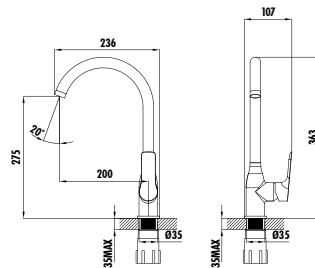

BT.NR8500

Nero Kitchen Faucet

- The length of the discharge end is 236 mm
- The height of the discharge end is 275 mm
- Long lasting 35mm ceramic cartridge
- Swing pipe

Qty of Box: 8 Weight: 1,87kg

FAUCET CLEANING SOLUTION

ZMN35.600

Creavit Faucet Cleaning Solution

- Natural formula without harmful substances
- Preventing water holding on the faucet