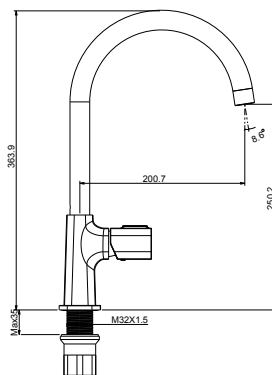

BT.AL8500

Alfa Kitchen Faucet

- The length of the discharge end is 200 mm
- The height of the discharge end is 250 mm
- Long lasting 35 mm ceramic cartridge

Qty of Box: 8 Weight: 0,969 kg