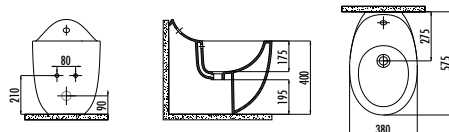

Fh.Flex040 /40 cm flex hose stainless steel braided.

During installation, the product's dimensions should be measured if precision is required. 31