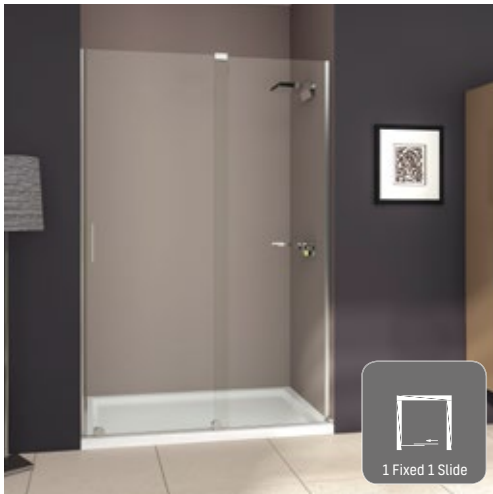

MOSS PLUS 110

General Features

- **Tempered Glass Thickness** : 8 mm Fixed / 8 mm Slide
- **Glass Colors** : Transparent - Smoked
- **Sandblasting Glass Patterns** : Ocean - Mystic - Line - Floor
- **Color Profile** : Shiny Silver, Gold, Mocha, Black
- **Shower Cabin Height** : 200 cm

OVER SHOWER TRAY / FRONTAGE

Product Code	Measure (cm)	Door Entry Distance /cm)
DK.MO10.0001	111 - 120	49
DK.MO10.0002	121 - 130	53
DK.MO10.0003	131 - 140	57
DK.MO10.0004	141 - 150	61
DK.MO10.0005	151 - 160	65
DK.MO10.0006	161 - 170	69
DK.MO10.0007	171 - 180	73
DK.MO10.0008	181 - 190	77
DK.MO10.0009	191 - 200	81