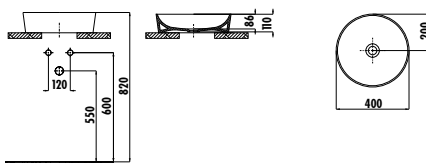

Qty of Pallet: 32 • Weight: Washbasin 18,38 kg

UL145-00CB00E-0000

Ultra Round Bowl Washbasin Ø45 cm

Qty of Pallet: 40 • Weight: Washbasin 9,42 kg

UL140-00CB00E-0000

Ultra Round Bowl Washbasin Ø40 cm

Qty of Pallet: 40 • Weight: Washbasin 9,42 kg