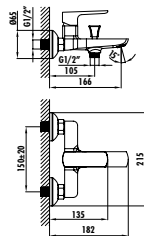

BT.SP2500

1. Slope Bath Shower Faucet
2. The length of the discharge end is 166 mm
   - Long lasting 25 mm ceramic cartridge • Locking diverter

Qty of Box: 6 Weight: 1,81kg