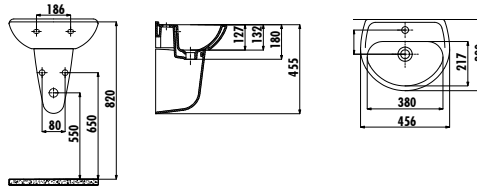

TP145-00CB00E-0000 Oval Washbasin 36*45 cm

SD265-00CB00E-0000 Sedef Short Half Pedestal

Qty of Pallet: Washbasin 30 • Half Pedestal 15 Weight: Washbasin 11,23 kg • Half Pedestal 6,78 kg