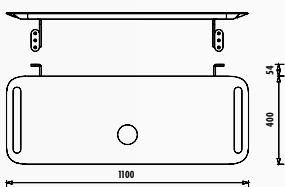

Adaptable Washbasin: FG145 / FG180

Note: Alternatively, the FG180 foglia washbasin can also be preferred with the Foglia washbasin counter.

Foglia Washbasin Counter