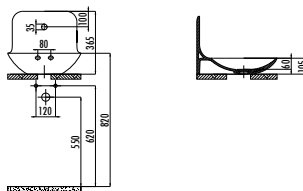

SET0027.013	FG145-00CB00E-0000	Foglia Top Counter Bowl Washbasin 45cm
	SF.SF6088	Washbasin Siphon - Z Type
	SF.SF066	Basin Waste G1 1/4"

Qty of Pallet: Washbasin Set* 40 • Qty of Box: 1 Set Set Weight: 8,89 kg

*All set parts are packed together.