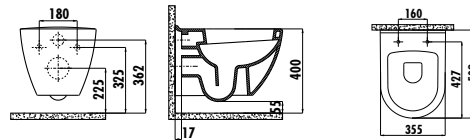

KC0903.01.0300E

Duck Duroplast Soft Closing Gold Plated Seat&Cover

Qty of Pallet: Pan 24 • Seat&Cover 10 Weight: TP325-00CB00E-AK00 22,56 kg TP325-50CB00E-AK00 Version 24,30 kg • Seat&Cover 2,96 kg

INSIDE COLOR is WHITE.