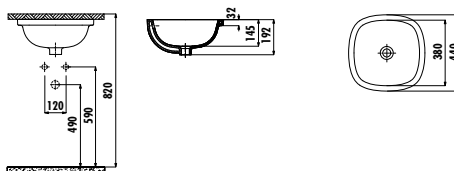

SO037-00CB00E-0000

Solo Under Counter Washbasin 38x38 cm

Qty of Pallet: Washbasin 40 • Weight: Washbasin 9,82 kg