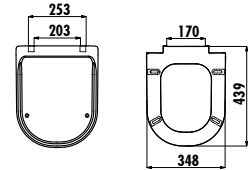

KC0303.01.0000E	Antik Duroplast Soft Closing Seat&Cover - White