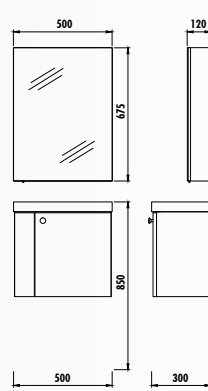

Forest 50 Set

Adaptable Washbasin: TP026

MIRROR LED COLOR | DAYLIGHT

MATERIAL | MDF LAM

SPECIFICATIONS |