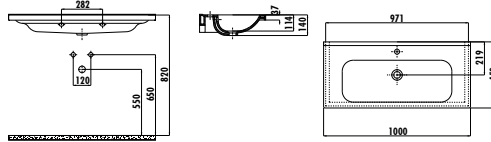

Ipek Washbasin 60 cm

Qty of Pallet: Washbasin 30 • Weight: Washbasin 16,72 kg

ID100-00CB00E-0000

Ideal Washbasin 100 cm

Qty of Pallet: Washbasin 24 • Weight: Washbasin 23,86 kg

ID090-00CB00E-0000

Ideal Washbasin 90 cm