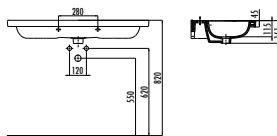

ER065-00CB00E-0000

Erine Washbasin 65 cm

Qty of Pallet: Washbasin 20 • Weight: Washbasin 15,05 kg

OBI SERIES

OB100-00CB00E-0000

Obi Washbasin 100 cm

Qty of Pallet: Washbasin 24 • Weight: Washbasin 25,05 kg

VANITY WASHBASINS