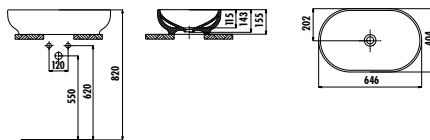

Topic Top Counter Bowl Washbasin 70 cm

Qty of Pallet: 30 • Weight: Washbasin 17,07 kg

MINA

MN165-00CB00E-0000

Mina Top Counter Bowl Washbasin 65 cm

Qty of Pallet: Washbasin 24 • Weight: Washbasin 15,36 kg

NEXT