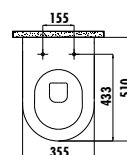

FE322-11CM00E-0000	Free Rim-Off Wall Hung Pan - Matt Cappuccino	
FE322-00CM00E-0000	Free Rim-Off Wall Hung Pan Combined Bidet - Matt Cappuccino	
KC0903.01.0800E	Duck Duroplast Soft Closing Matt Cappuccino Seat&Cover