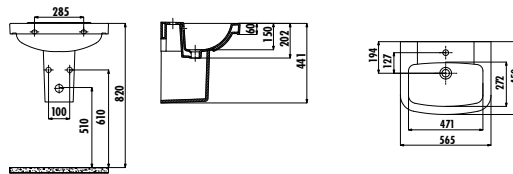

It will be removed from the product range on 30.06.2023.

VT056-00CB00E-0000	Vitroya Washbasin 56 cm
VT260-00CB00E-0000	Vitroya Half Pedestal

Qty of Pallet: Washbasin + Half Pedestal 15 Qty of Box: 1 Set (Please look at logistic table) Weight: Washbasin 17,31 kg • Half Pedestal 7,67 kg