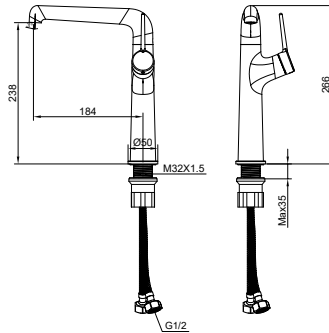

BT.FL8500

Flow Kitchen Faucet

- The length of the discharge end is 184 mm
- The height of the discharge end is 236 mm
- Long lasting 35 mm ceramic cartridge

Qty of Box: 8 Weight: 1,50 kg