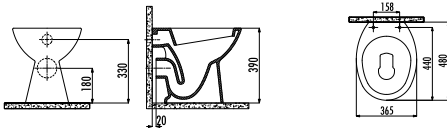

TP330-11CB00E-0000	Open Rim P-Trap Pan
TP330-00CB00E-0000	Open Rim P-Trap Pan Combined Bidet
KC0702.01.0000E	Cinar Duroplast Seat & Cover with Metal Hinge - White

Qty of Pallet: Pan 21 • Qty of Box: Seat&Cover 10
Weight: Pan 15,80 kg • Seat&Cover 2,85 kg