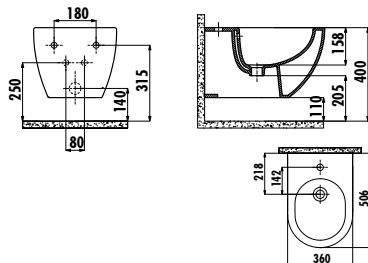

Qty of Pallet: Bidet 24 • Weight: Bidet 20,15 kg

FE510-00MB00E-0000	Free Wall Hung Bidet Matt White