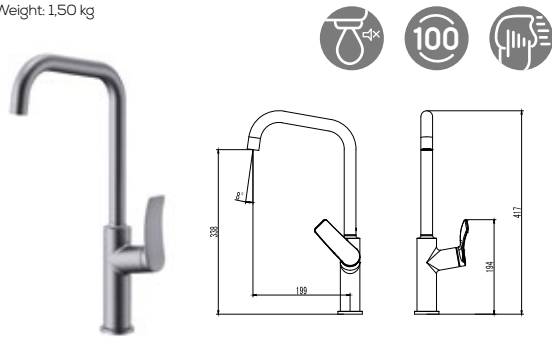

BT.LU8500GR Lua Kitchen Faucet - Metallic Grey
• The length of the discharge end is 199 mm
• The height of the discharge end is 338 mm
• Long lasting 35 mm ceramic cartridge

Qty of Box: 8 Weight: 1,50 kg