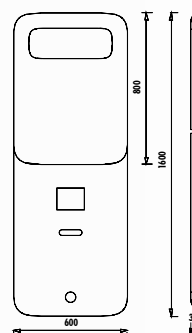

Foglia Wall Unit