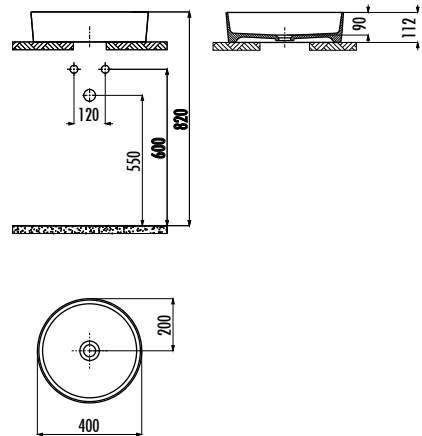

ULO40-00CB00E-0000

Ultra Square Bowl
Washbasin
40 cm

ULO40-00BM00E-0000

Ultra Square Bowl
Washbasin 40 cm
Matt Basalt

ULO40-00AM00E-0000

Ultra Square Bowl
Washbasin 40 cm
Matt Anthracite

ULO40-00CM00E-0000

Ultra Square Bowl
Washbasin 40 cm
Matt Cappuccino

ULO40-00SM00E-0000

Ultra Square Bowl
Washbasin 40 cm
Matt Black

Qty of Pallet: 60 • Weight: Washbasin 8,80 kg