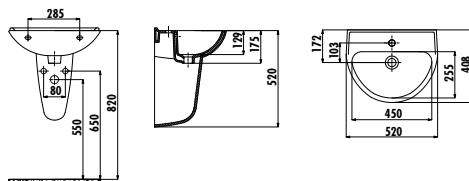

TP155-00CB00E-0000	Oval Washbasin 40*50 cm
SD260-00CB00E-0000	Sedef Half Pedestal
SD265-00CB00E-0000	Sedef Short Half Pedestal

Qty of Pallet: Washbasin 28 • Half Pedestal 15 Weight: Washbasin 12,6 kg • SD260 Half Pedestal 7,71 kg • SD265 Half Pedestal 6,78 kg