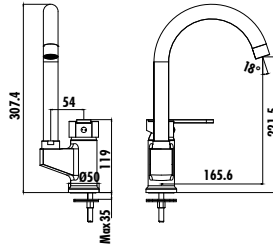

VEGA

BT.VG1509

Vega Basin Faucet

- The length of the discharge end is 165,6 mm
- The height of the discharge end is 221,5 mm
- Long lasting 35 mm ceramic cartridge (Raised with feet)
- Swing pipe

Qty of Box: 8 Weight: 1,31kg