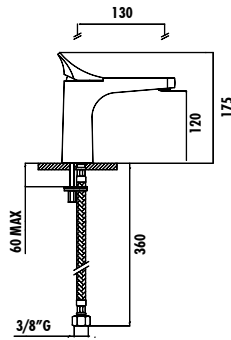

INFINITY

BT.IF1500

1. Infinity Basin Faucet
2. The length of the discharge end is 130 mm
   - The height of the discharge end is 120 mm
   - Long lasting 25 mm ceramic cartridge

Qty of Box: 2 Weight: 1.80 kg