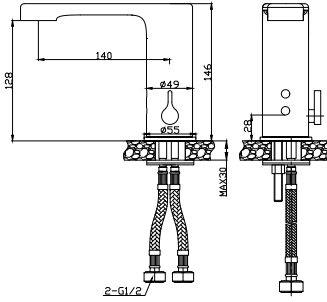

AUTOMATIC SENSOR FAUCETS

TECHNO-D

BT.ES2410

Hot and Cold Water Sensor Faucet AC/DC

- 220V AC+6V 4 pcs AAA alkaline battery
- The length of the discharge end is 140 mm
- The height of the discharge end is 128 mm

Qty of Box: 8 Weight: 2.10kg