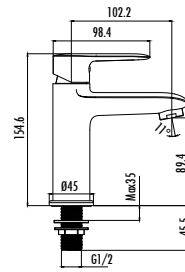

VEGA

BT.VG1500

Vega Single Water Inlet Basin Faucet

- The length of the discharge end is 102,2 mm
- The height of the discharge end is 89,4 mm
- Long lasting 25 mm ceramic cartridge - Single water inlet

Qty of Box: 20 Weight: 1,31kg