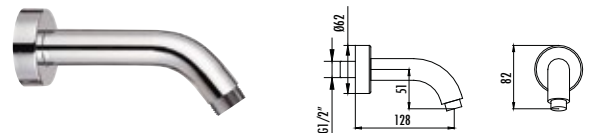

BT.A10 Long Shower Arm
• The length of discharge end is 128 mm
• G1/2" connected

Qty of Box: 50 Weight: 0,25 kg