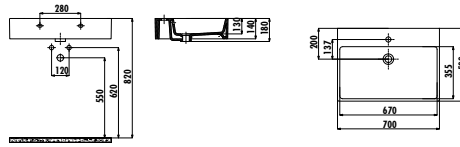

NEXT

NX270-00CB00E-0000

Next Top Counter Washbasin 50x70 cm

Qty of Pallet: Washbasin 24 • Weight: Washbasin 23,14 kg