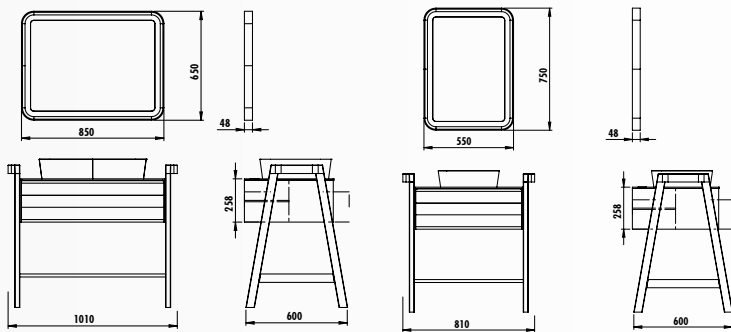

Truva 80 Set