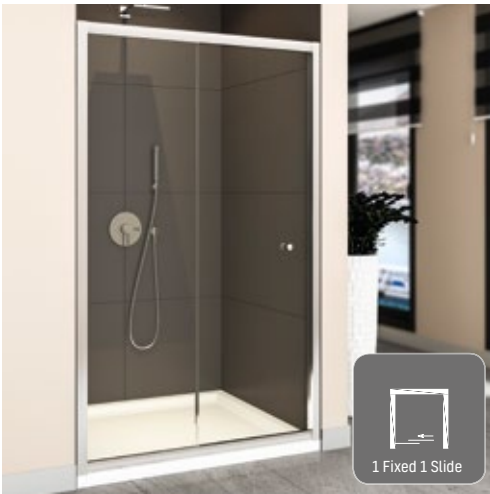

DANTE 110

General Features

Tempered Glass Thickness : 5 mm / 6 mm
Glass Colors : Transparent - Smoked
Sandblasting Glass Patterns: Line - Floor - Mystic - Ocean
Color Profile : Shiny Silver, Matt Silver
Shower Cabin Height : 190 cm

OVER SHOWER TRAY / FRONTAGE

Product Code	Size (cm)	Door Entry Distance /cm)
DK.DA00.0001	101 - 110	45
DK.DA00.0002	111 - 120	50
DK.DA00.0003	121 - 130	55
DK.DA00.0004	131 - 140	60
DK.DA00.0005	141 - 150	65
DK.DA00.0006	151 - 160	70
DK.DA00.0007	161 - 170	70