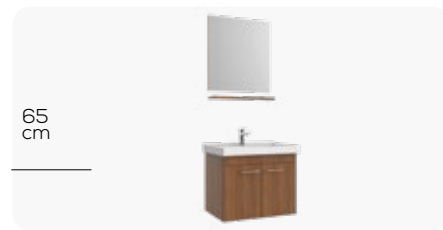

NOTE

	WASHBASIN UNIT	TOP MODULE
85 cm	NT0085.10	NT1085.10 (CABINET & MIRROR)
		NT4085.10 (MIRROR&SHELF)
65 cm	NT0065.10	NT1065.10 (CABINET & MIRROR)
		NT4065.10 (MIRROR&SHELF)

BODY & DOOR	EVEREST	FLORA	BARBADOS	WHITE
NT0085.10	.EE	.FF	.BR	.BB
NT0065.10				

DIMENSIONS (WxHxD) mm	850x850x450 660x850x450	848x740x180 - 850x650x22 640x740x180 - 564x628x22

Adaptable Washbasin: TF185 ve TF165