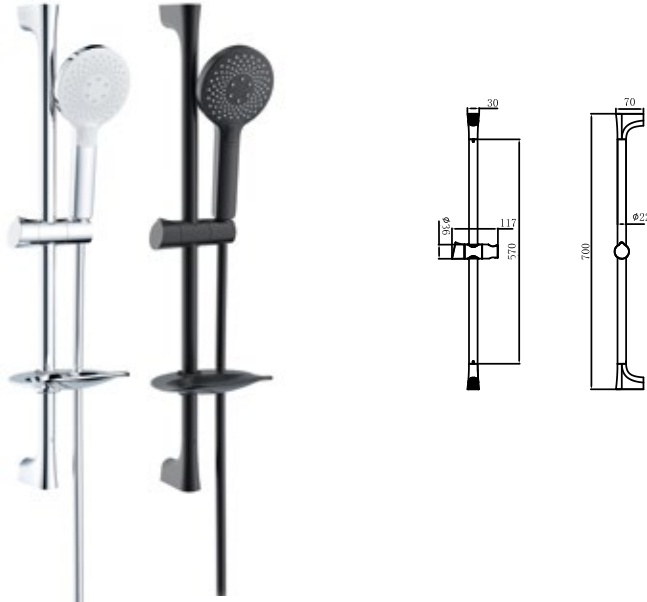

Shower Sets

LOTTO

DS.SH483

Sliding Shower Set

DS.SH493S

Sliding Shower Set Matt Black

- Surface mounted • Stainless shower arm body • 3 functions shower handle set with button
- 150 cm Couple closey united spiral for connection shower faucet
- Soap dispenser mounting on body • Adjustable shower hook

Qty of Box: 25 Weight: 1.25 kg
It is suitable for Applique faucet and shower faucet. Shower faucet is not included.