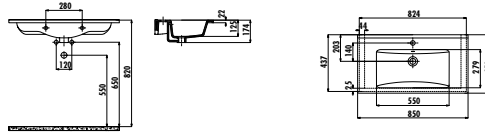

VANITY WASHBASINS

SU SERIES

SU085-00CB00E-0000

Su Washbasin 85 cm

Qty of Pallet: Washbasin 24 • Weight: Washbasin 19,23 kg