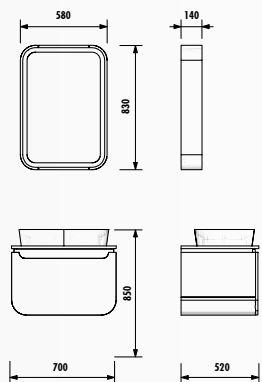

Pion Plus 70 Set