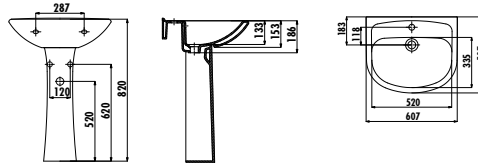

PA060-00CB00E-0000	Pitta Washbasin 60 cm
PA250-00CB00E-0000	Pitta Full Pedestal

Qty of Pallet: Washbasin + Pedestal 15 • Qty of Box: 1 Set (Please look at logistic table) Weight: Washbasin 17,97 kg • Full Pedestal 11,05 kg