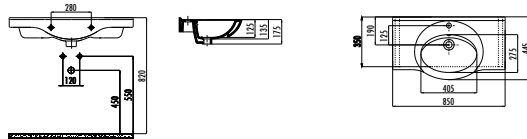

ETOL SERIES

ET205-00CB00E-0000

Etol Washbasin 105 cm

Qty of Pallet: Washbasin 24 • Weight: Washbasin 23,5 kg

ET185-00CB00E-0000

Etol Washbasin 85 cm

Qty of Pallet: Washbasin 24 • Weight: Washbasin 23,12 kg

ET165-00CB00E-0000