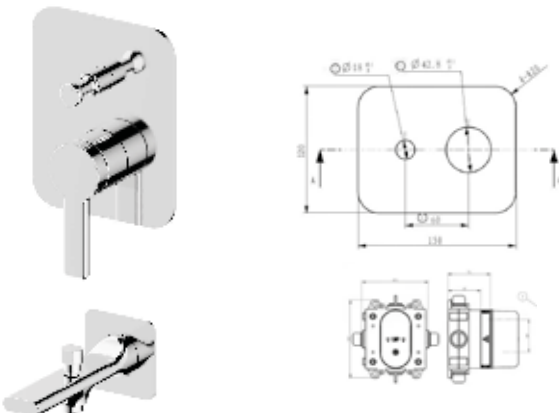

BT.NU2001 Nuovo Concealed Bath Shower Faucet
BT.NU01 Nuovo Concealed shower spout

BTNU2001: Qty of Box: 12 Weight: 2,64 kg
BT.NU01: Qty of Box: 25 Weight: 1,63 kg