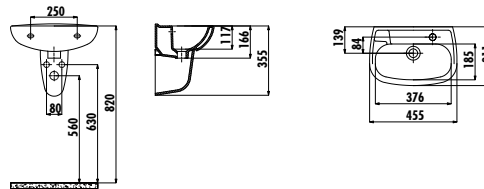

TP030-00CB00E-0000 Oval Washbasin 30*45 cm

SD270-00CB00E-0000 Sedef Short Half Pedestal

Qty of Pallet: Washbasin 45 • Half Pedestal 75 Weight: Washbasin 9,91 kg • Half Pedestal 3,82 kg