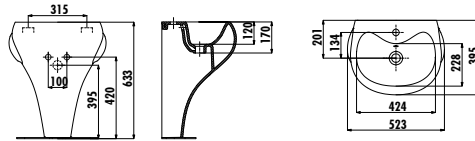

Qty of Box: 50 • Weight: 0,39 kg

MA.BR20216Y

Ducky Royale Toilet Brush Holder
-Wall Mounted - Yellow
- Frosted Glass

Qty of Box: 50 • Weight: 0,93 kg

DC052-00CB00E-0000

Ducky Washbasin 40x52 cm

Qty of Pallet: 12 • Weight: 22,95 kg