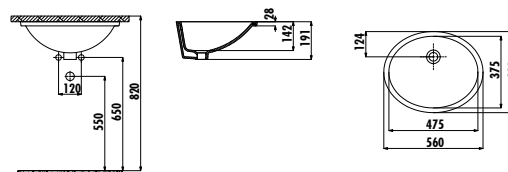

TP214-00CB00E-0000

Under Counter Washbasin 37x47 cm

Qty of Pallet: Washbasin 40 • Weight: Washbasin 7,94 kg