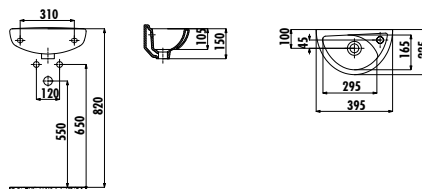

TP040-00CB00E-0000 Oval Washbasin 23*39 cm

Qty of Pallet: Washbasin 76 • Weight: Washbasin 6,31 kg