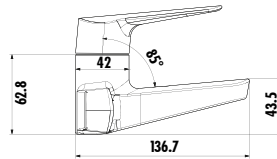

BT.BV2500

Bevel Bath Shower Faucet

- The length of the discharge end is 136 mm
- Long lasting 35 mm ceramic cartridge

Qty of Box: 12 Weight: 2,43kg