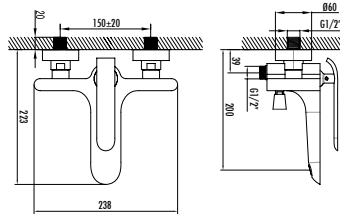

BLOOM

BT.BL2502

1. Bloom Bath Shower Faucet
2. The length of the discharge end is 223 mm
   - Upper set connecting G1/2"
   - Long lasting 35 mm ceramic cartridge
   - Locking diverter

Qty of Box: 6 Weight: 4,47 kg