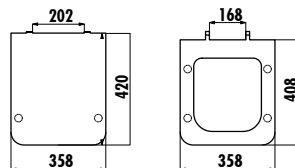

TREND

KC2303.01.0000E	Trend Duroplast Soft Closing Seat&Cover - White
KC2302.01.0000E	Trend Duroplast Seat & Cover with Metal Hinge - White

Qty of Box: Seat&Cover 10 • Weight: Seat&Cover 3,35-2,94 kg