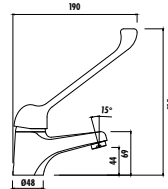

Qty of Box: 4 • Weight: 6.15 kg
Antibacterial Nylon Coating

TB413

Folding Seat

Qty of Box: 4 • Weight: 6.15 kg
Antibacterial Nylon Coating

BT.HM1105

Basin Faucet

- Long lasting 40 mm ceramic cartridge
- Long and ergonomic handle for easy control
- Flowrate is 8l/min
- Working pressure is 3-4 bar