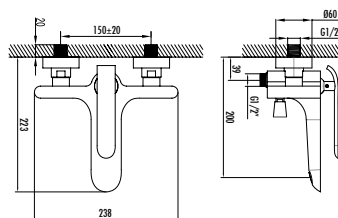

BT.BL2511-B

1. Bloom Bath Shower Faucet - White
2. The length of the discharge end is 223 mm
   - Upper set connecting G1/2"
   - Long lasting 35 mm ceramic cartridge
   - Locking diverter

Qty of Box: 6 Weight: 4,47 kg