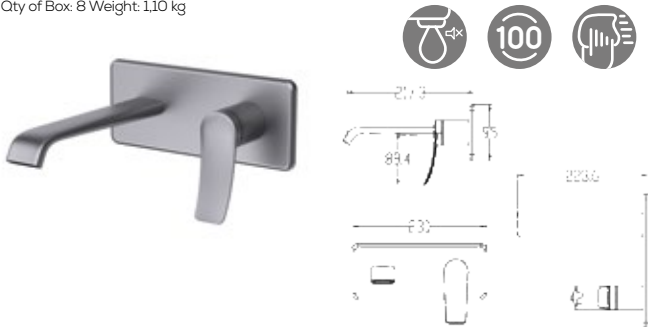

BT.LU1400GR Lua Concealed Basin Faucet - Metallic Grey
• The length of the discharge end is 223 mm
• Concealed Box
• Long lasting 35 mm ceramic cartridge

Qty of Box: 8 Weight: 1,10 kg