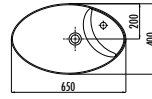

PETRA

PR065 -00CB00E-0000

Petra Oval Asymmetric Top Counter Washbasin 40x65cm

Qty of Pallet: Washbasin 30 Weight: Washbasin 10,34 kg