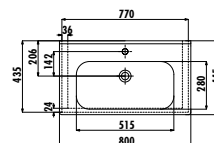

EK080-00CB00E-0000

Eksen Washbasin 80 cm

Qty of Pallet: Washbasin 24 • Weight: Washbasin 18,97 kg