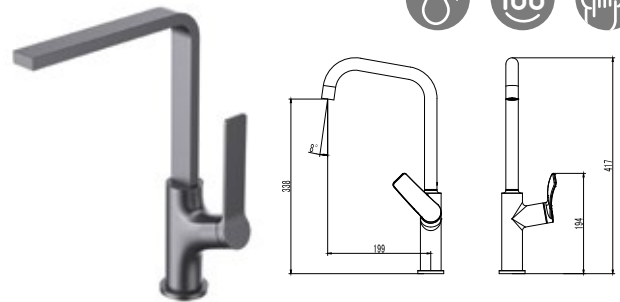

BT.RT8500GR

Ritmo Kitchen Faucet - Metallic Grey
• The length of the discharge end is 185 mm
• The height of the discharge end is 293 mm
• Long lasting 35 mm ceramic cartridge

Qty of Box: 8 Weight: 1,50 kg