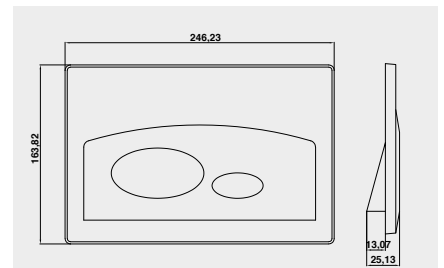

Qty of Box: 10 • Weight: 0,51 kg

GP2006.00

Gold Painted
Control Panel

Qty of Box: 10 • Weight: 0,51 kg

GP2007.00

Antique Look
Control Panel

Qty of Box: 10 • Weight: 0,51 kg

ORE CONTROL PANELS