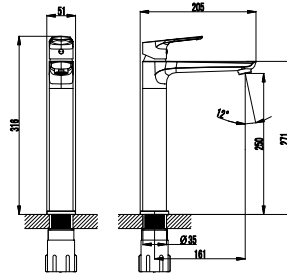

BT.SO6500

Solo Long Basin Faucet

- The length of the discharge end is 161 mm
- The height of the discharge end is 250 mm
- Long lasting 35 mm ceramic cartridge

Qty of Box: 8 Weight: 1,58kg