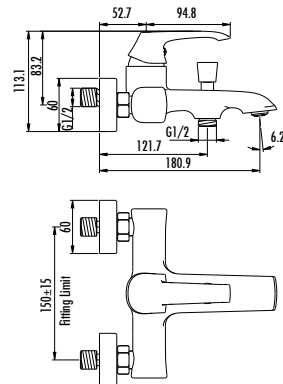

BT.AG2500G
BTU.AG2500

Avangart Bath Shower Faucet Gold
Avangart Bath Shower Faucet
• The length of the discharge end is 180,9 mm
• Long lasting 35 mm ceramic cartridge (Raised with feet)

Qty of Box: 8 Weight: 1,85kg