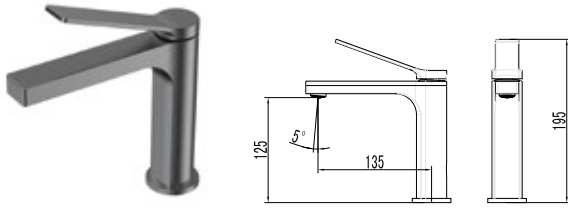

RITMO NEW

BT.RT1500GR

Ritmo Basin Faucet - Metallic Grey
• The length of the discharge end is 135 mm
• The height of the discharge end is 125 mm
• Long lasting 35 mm ceramic cartridge

Qty of Box: 8 Weight: 1,20 kg