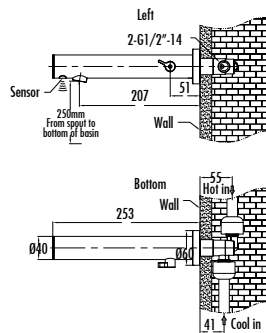

BT.ES2200

1. Sensor Faucet AC/DC
2. The length of the discharge end is 114,4 mm
   - The height of the discharge end is 192,5 mm
   - 220V AC+6V 4 pcs AAA alkaline battery

Qty of Box: 8 Weight: 2,65kg

Be smart;
every drop
counts

LINEX-D

BT.ES1102

1. Hot and Cold Water Sensor Faucet Wall Mounted
2. The length of the discharge end is 207 mm
   - 6V 4 pcs AAA alkaline battery

Qty of Box: 12 Weight: 2,17kg

Scan the QR code for mounting video

Be smart;
every drop
counts

WING-D

BT.ES2570

1. Hot and Cold Water Sensor Faucet AC/DC
2. The length of the discharge end is 154 mm
   - The height of the discharge end is 122 mm
   - 220V AC+6V 4 pcs AAA alkaline battery

Qty of Box: 8 Weight: 2,09kg

Be smart;
every drop
counts

ROUND-D

BT.ES2210

1. Hot and Cold Water Sensor Faucet AC/DC
2. The length of the discharge end is 114 mm
   - The height of the discharge end is 147 mm
   - 220V AC+6V 4 pcs AAA alkaline battery

Qty of Box: 8 Weight: 1,91kg

Be smart;
every drop
counts