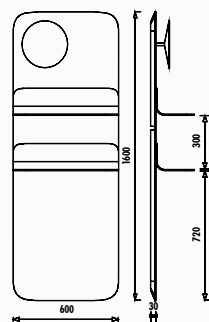

Foglia Wall Unit