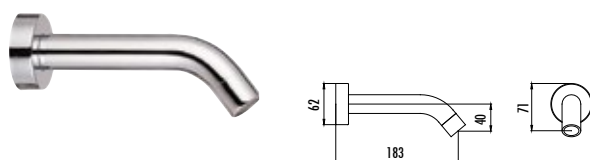

BT.A02 Shower Spout
• The length of discharge end is 183 mm
• G1/2" connected)

Qty of Box: 50 Weight: 0,31 kg