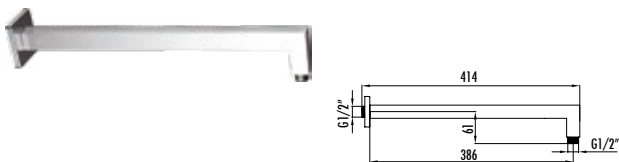

BT.A14 Shower Arm (90 Degree)
• The length of discharge end is 386 mm
• G1/2" connected

Qty of Box: 50 Weight: 0,63 kg