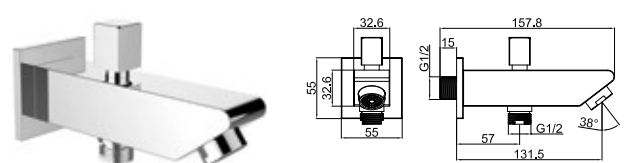

BT.A09 Concealed Shower Spout with Diverter
• The length of discharge end is 132 mm
• G1/2" connected
• Diverter system

Qty of Box: 25 Weight: 0,68 kg