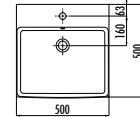

VX255-00CB00E-0000 | Volga Top Counter Washbasin 50x50cm

Qty of Pallet: Washbasin 40 Weight: Washbasin 18,6 kg