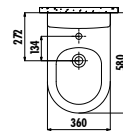

VT500-00CB00E-0000	Vitroya Back to Wall Bidet

Qty of Pallet: Bidet 25 • Weight: Bidet 24,38 kg