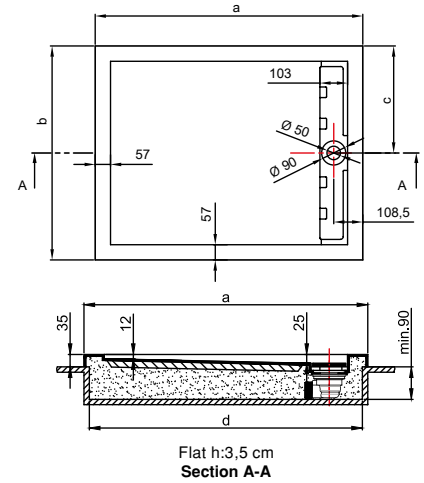

CONCEALED DRAIN SHOWER TRAY

Rectangular Concealed Shower Tray

RECTANGULAR CONCEALED SHOWER TRAYS INTERNAL DEPTH 2.5 CM

SIZE	Zero Ground h:1,5 cm	Flat h: 3,5 cm	Monoflat h: 6,5 cm	Monoblock h: 12 cm	Footed h: 18 cm
	Code	Code	Code	Code	Code
90x80	DT.DT00.0001	DT.DT00.0018	DT.DT00.0035	DT.DT00.0052	DT.DT00.0069
100x80	DT.DT00.0002	DT.DT00.0019	DT.DT00.0036	DT.DT00.0053	DT.DT00.0070
100x90	DT.DT00.0003	DT.DT00.0020	DT.DT00.0037	DT.DT00.0054	DT.DT00.0071
110x80	DT.DT00.0004	DT.DT00.0021	DT.DT00.0038	DT.DT00.0055	DT.DT00.0072
110x90	DT.DT00.0005	DT.DT00.0022	DT.DT00.0039	DT.DT00.0056	DT.DT00.0073
120x80	DT.DT00.0006	DT.DT00.0023	DT.DT00.0040	DT.DT00.0057	DT.DT00.0074
120x90	DT.DT00.0007	DT.DT00.0024	DT.DT00.0041	DT.DT00.0058	DT.DT00.0075
130x80	DT.DT00.0008	DT.DT00.0025	DT.DT00.0042	DT.DT00.0059	DT.DT00.0076
130x90	DT.DT00.0009	DT.DT00.0026	DT.DT00.0043	DT.DT00.0060	DT.DT00.0077
140x80	DT.DT00.0010	DT.DT00.0027	DT.DT00.0044	DT.DT00.0061	DT.DT00.0078
140x90	DT.DT00.0011	DT.DT00.0028	DT.DT00.0045	DT.DT00.0062	DT.DT00.0079
150x80	DT.DT00.0012	DT.DT00.0029	DT.DT00.0046	DT.DT00.0063	DT.DT00.0080
150x90	DT.DT00.0013	DT.DT00.0030	DT.DT00.0047	DT.DT00.0064	DT.DT00.0081
160x80	DT.DT00.0014	DT.DT00.0031	DT.DT00.0048	DT.DT00.0065	DT.DT00.0082
160x90	DT.DT00.0015	DT.DT00.0032	DT.DT00.0049	DT.DT00.0066	DT.DT00.0083
170x80	DT.DT00.0016	DT.DT00.0033	DT.DT00.0050	DT.DT00.0067	DT.DT00.0084
170x90	DT.DT00.0017	DT.DT00.0034	DT.DT00.0051	DT.DT00.0068	DT.DT00.0085

Dimensions (cm)	90x80	100x80	110x80	120x80	130x80	140x80	150x80	160x80	170x80
A	90	100	110	120	130	140	150	160	170
B	80	80	80	80	80	80	80	80	80
C	40	40	40	40	40	40	40	40	40
D	86	96	106	116	126	136	146	156	166

Dimensions (cm)	100x90	110x90	120x90	130x90	140x90	150x90	160x90	170x90
A	100	110	120	130	140	150	160	170
B	90	90	90	90	90	90	90	90
C	45	45	45	45	45	45	45	45
D	96	106	116	116	136	146	156	166