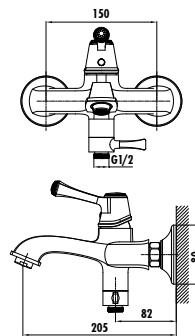

BT.EG2500-S

Elegant Bath Shower Faucet - Black&Gold

- The length of the discharge end is 205 mm
- Long lasting 35 mm ceramic cartridge
- Locking special underdiverter
- Gold single function hand shower

Qty of Box: 6 Weight: 2.21 kg