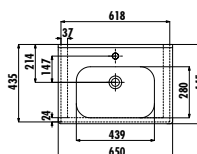

EK065-00CB00E-0000

Eksen Washbasin 65 cm

Qty of Pallet: Washbasin 24 • Weight: Washbasin 15,97 kg