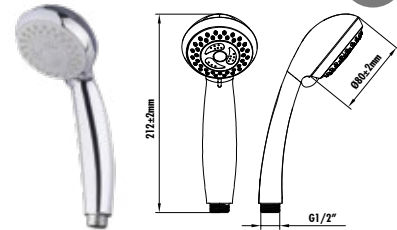

DS.SH104

Shower Handle Set 3F
• 3 functions

Qty of Box: 50 Weight: 0,21 kg