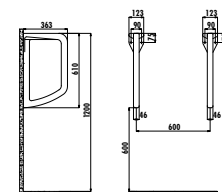

TP660-00CB00E-0000	Urinal Seperator

Qty of Pallet: Ara Bölme 24 • Weight: Seperator 9,3 kg