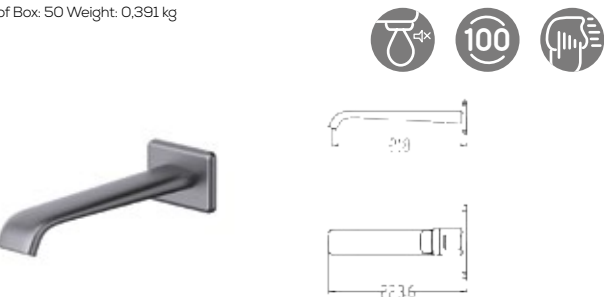

BT.LU01GR Lua Concealed Shower Spout - Gun Grey
• The length of the discharge end is 218 mm

Qty of Box: 50 Weight: 0,391 kg