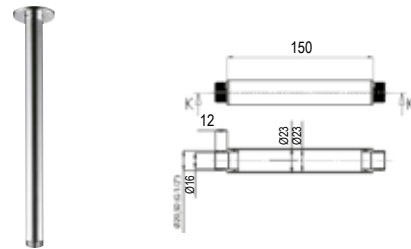

Concealed Shower Systems

BT.A03 Concealed Shower Spout
• The length of discharge end is 32 mm
BT.A03S Matt Black

Qty of Box: 50 Weight: 0,93 kg
Rosette is included.

NEW

BT.A07 Concealed Shower Spout
• The length of discharge end is 140 mm

Qty of Box: 50 Weight: 1,20 kg
Rosette is included.

NEW

BT.A03-01 Strappy Shower Spout
• The length of discharge end is 58 mm

Qty of Box: 50 Weight: 0,93 kg
Rosette is included.

BT.A03-02 Strappy Shower Spout
• The length of discharge end is 69 mm

Qty of Box: 50 Weight: 0,93 kg
Rosette is included.

BT.A12 Shower Arm
• The length of discharge end is 334 mm
• G1/2" connected
Chrome
BT.A12S Matt Black
BT.A12GR Metallic Gray

Qty of Box: 50 Weight: 0,39 kg

NEW

BT.A13-2 Shower Arm
• The length of discharge end is 150 mm
• G1/2" connected

Qty of Box: 50 Weight: 0,240 kg

BT.A14 Shower Arm (90 Degree)
• The length of discharge end is 386 mm
• G1/2" connected

Qty of Box: 50 Weight: 0,63 kg

BT.A10 Long Shower Arm
• The length of discharge end is 128 mm
• G1/2" connected

Qty of Box: 50 Weight: 0,25 kg