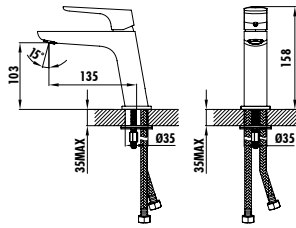

SLOPE

BT.SP1500

1. Slope Washbasin Faucet
2. The length of the discharge end is 135 mm
   - The height of the discharge end is 103 mm

Qty of Box: 8 Weight: 1,42kg