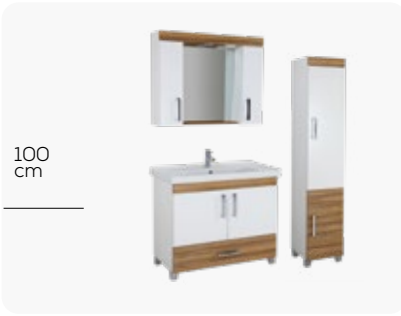

MATERIAL

SPECIFICATIONS

Adaptable Washbasin: SU100, SU080 and SU060

Fuga 100 Set

Fuga 80 Set

Fuga 60 Set

Fuga High Cabinet

STAR