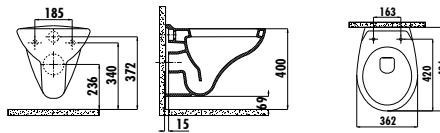

SINGLE PRODUCTS - SINGLE PANS&BIDETS