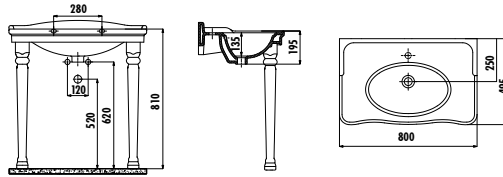

AN080-00CB00E-0000	Antik Washbasin 80 cm
KL270-00CB00E-0000	Antik Full Pedestal (2 Pcs)

Qty of Pallet: Washbasin 20 Qty of Box: Washbasin 1 • Antik Pedestal 2 Weight: Washbasin 24,25 kg • 2 pcs Antik Pedestal 9,2 kg

AN360-11CB00E-0000	Antik Back to Wall Pan
AN360-00CB00E-0000	Antik Back to Wall Pan Combined Bidet
AN410-00CB00E-0000	Antik Cistern
KC0303.01.0000E	Antik Duroplast Soft Closing Seat&Cover - White

Qty of Pallet: Pan 15 • Cistern 75 Qty of Box: Seat&Cover 10 Weight: Pan 34,35 kg • Cistern 14,8 kg • Seat&Cover 2,05 kg

There is only hidden connection for the self cleaning pipe&internal mechanism Not suitable for side connection.