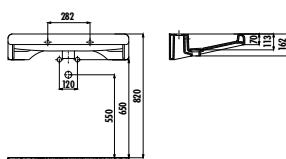

EPO80-00CB00E-0000

Epic Washbasin 80 cm

Qty of Pallet: Washbasin 20 • Weight: Washbasin 24,38 kg