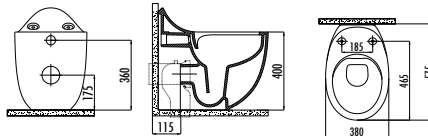

SET0027.016	FG360-11CB00E-0000	Foglia Rim-Off Back to Wall Pan
	FG360-00CB00E-0000	Foglia Rim-Off Back to Wall Pan Combined Bidet
	FG400-00CB10E-0000	Foglia Cistern
	KC2703.01.0000E	Foglia Duroplast Soft Closing Seat&Cover - White
	IT5030.00	Double Flushing Cistern Internal Mechanism

Qty of Pallet: Pan Set 15 • Cistern 50 • Qty of Box: 1 Set Set Weight: Pan 41,96 kg • Cistern 9,27 kg

This product packed with its' adaptable seat&cover, cistern and internal mechanism.