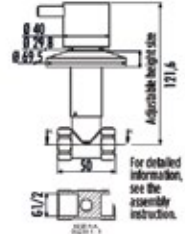

MS.AC90L

Stop Valve 1/2" - 1/2"
(Chrome)

Qty of Box: 50 Weight: 0,53kg