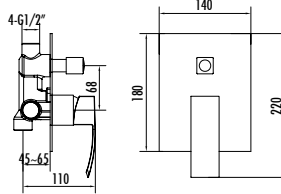

BT.DNV2448

Concealed Shower Faucet - 2 ways
• Long lasting 35mm ceramic cartridge

Qty of Box: 12 Weight: 2,33 kg

Flush mounted & surface mounted parts are given together.