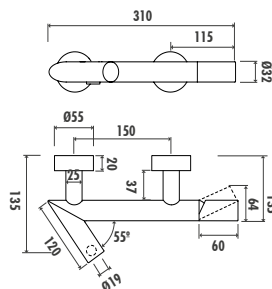

BT.ST2500

Straw Bath Shower Faucet

- The length of the discharge end is 135 mm
- Locking diverter
- Long lasting ceramic cartridge

Qty of Box: 4 Weight: 1,39 kg