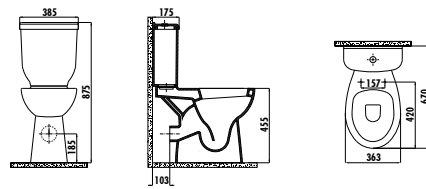

BD315-11CB00E-0000	P-Trap Pan
BD315-00CB00E-0000	P-Trap Pan Combined Bidet
SD410-00CB00E-0000	Sedef Cistern
KC0703.01.0000E	Cinar Duroplast Soft Closing Seat&Cover - White

Qty of Pallet: Pan 12 • Cistern 75 Qty of Box: Seat&Cover 10 Weight: Pan 26,22 kg • Cistern 13,68 kg • Seat&Cover 2,85 kg