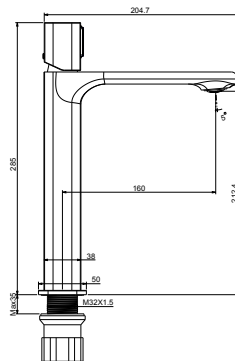

BT.AL6500

Alfa Long Basin Faucet

- The length of the discharge end is 160 mm
- The height of the discharge end is 212 mm
- Long lasting 35 mm ceramic cartridge

Qty of Box: 8 Weight: 1,47 kg