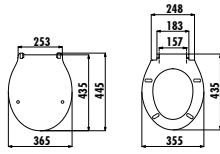

THERMOPLAST SEAT&COVERS

KC0001.01.0000E

Basic Thermoplast Seat&Cover with Plastic Hinge - White

Qty of Box: Seat&Cover 10 • Weight: Seat&Cover 1,22 kg