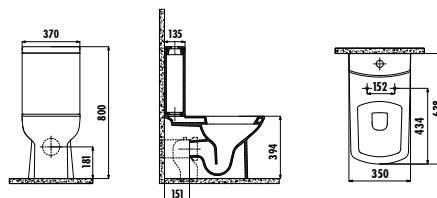

LR360-11SM00E-0000	Lara Back to Wall Pan - Matt Black
LR360-00SM00E-0000	Lara Back to Wall Pan Combined Bidet - Matt Black
LR410-00SM00E-0000	Lara Cistern - Matt Black
KC1603.01.1400E	Lara Duroplast Soft Closing Matt Black Seat&Cover

Qty of Pallet: Pan 15 • Cistern 85 • Seat&Cover 10 Weight: Pan 28,89 kg • Cistern 12,35 kg • Seat&Cover 2,32 kg