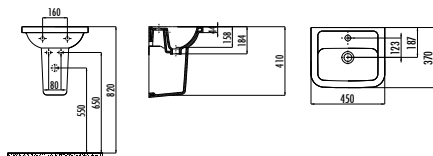

HALF PEDESTAL WASHBASINS

KY045-00CB00E-0000	Key Washbasin 36*45 cm
KY260-00CB00E-0000	Key Half Pedestal

Qty of Pallet: Washbasin 40 • Half Pedestal 75 Weight: Washbasin 12,08 kg • Half Pedestal 6,0 kg