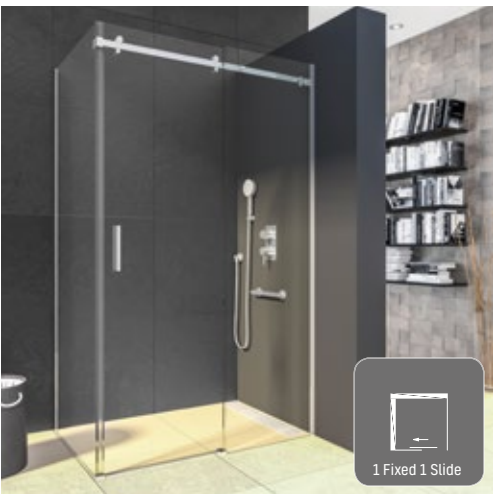

PONT 110 YP

General Features

- **Tempered Glass Thickness** : 6 mm / 8 mm
- **Glass Colors** : Transparent - Smoked
- **Sandblasting Glass Patterns** : Ocean - Mystic - Line - Floor
- **Color Profile** : Shiny Silver, Gold, Mocha, Black
- **Shower Cabin Height** : 200 cm

OVER SHOWER TRAY / FRONTAGE

Product Code	Measure (cm)	Door Entry Distance /cm)
DK.PO00.0001	101 - 110	48
DK.PO00.0002	111 - 120	53
DK.PO00.0003	121 - 130	58
DK.PO00.0004	130 - 140	63
DK.PO00.0005	141 - 150	68

+ SIDE PANEL / +2 PANEL / SHINY SILVER

Code	Measure (cm)
DK.PO00.0006	61 - 70
DK.PO00.0007	71 - 80
DK.PO00.0008	81 - 90
DK.PO00.0009	91 - 100