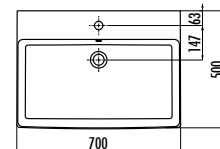

VX270-00CB00E-0000 | Volga Top Counter Square Washbasin 50x70cm

Qty of Pallet: Washbasin 30 • Weight: Washbasin 20,08 kg