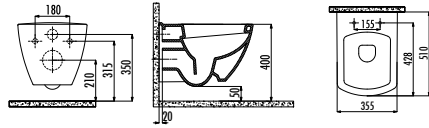

TP326-11CB00E-0000	Tetra Wall Hung Pan
TP326-00CB00E-0000	Tetra Wall Hung Pan Combined Bidet
KC1603.01.0000E	Lara Duroplast Soft Closing Seat&Cover - White

Qty of Pallet: Pan 24 • Qty of Box: Seat&Cover 10 Weight: Pan 25,80 kg • Seat&Cover 2,32 kg