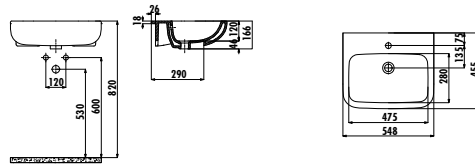

NESS - TOPIC

NS055-00CB00E-0000

Ness Semi-Recessed Washbasin 45x55 cm

Qty of Pallet: 30 • Weight: Washbasin 15 kg