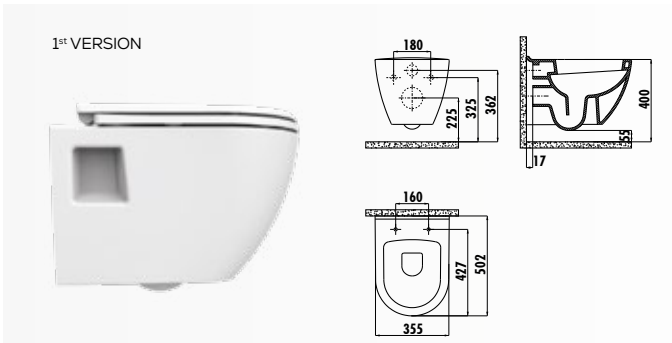

SINGLE PRODUCTS - WALL HUNG PANS

TP325-11CB00E-0000	Terra Wall Hung Pan
TP325-00CB00E-0000	Terra Wall Hung Pan Combined Bidet
TP325-51CB00E-0000*	Terra Wall Hung Pan
TP325-50CB00E-0000*	Terra Wall Hung Pan Combined Bidet
KC0103.03.0000E	Amasra Ultima Duroplast Soft Closing Seat&Cover - White

TP325-11CB00E-NA00	Terra Wall Hung Pan - Gold Point Decorated
TP325-00CB00E-NA00	Terra Wall Hung Pan Combined Bidet - Gold Point Decorated
TP325-51CB00E-NA00*	Terra Wall Hung Pan - Gold Point Decorated
TP325-50CB00E-NA00*	Terra Wall Hung Pan Combined Bidet - Gold Point Decorated
KC0103.03.0000E	Amasra Ultima Duroplast Soft Closing Seat&Cover - White