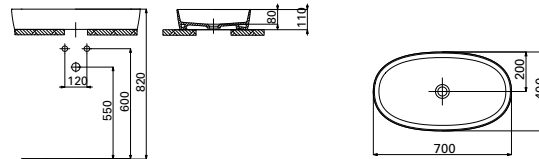

Qty of Pallet: 42 • Weight: Washbasin 11,34 kg

LP161-00CB00E-0000

Loop Oval Bowl Washbasin 40x60cm

Qty of Pallet: 40 • Weight: Washbasin 6,74 kg

LP170-00CB00E-0000

Loop Oval Bowl Washbasin 40x70 cm

Qty of Pallet: 40 • Weight: Washbasin 6,74 kg