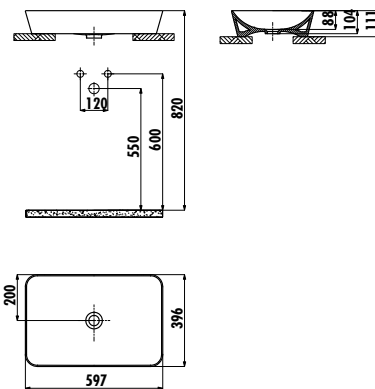

UL060-00BM00E-0000

Ultra Rectangular Bowl
Washbasin 40x60 cm -
Matt Basalt

UL060-00AM00E-0000

Ultra Rectangular Bowl
Washbasin 40x60 cm -
Matt Anthracite

UL060-00CM00E-0000

Ultra Rectangular Bowl
Washbasin 40x60 cm -
Matt Cappuccino

UL060-00MB00E-0000

Ultra Rectangular Bowl
Washbasin 40x60 cm -
Matt Pearl White