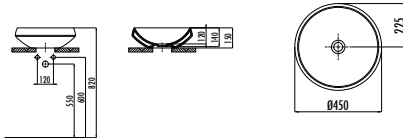

DEEP

DE045 -00CB00E-0000

Deep Top Counter Washbasin Ø 45cm

Qty of Pallet: Washbasin 40 Weight: Washbasin 10,85 kg

5 MM

NICE

NC045 -00CB00E-0000

Nice Top Counter Washbasin Ø45 cm

Qty of Pallet: Washbasin 40 Weight: Washbasin 11,41 kg

5 MM