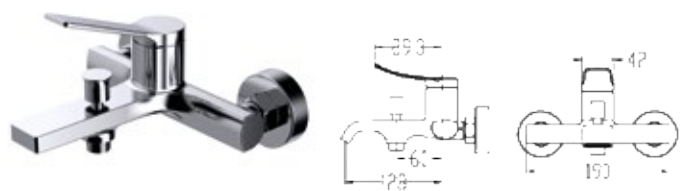

BT.RT2500 Ritmo Bath Faucet

- The length of the discharge end is 200 mm
- Long lasting 35 mm ceramic cartridge

Qty of Box: 8 Weight: 1,37 kg