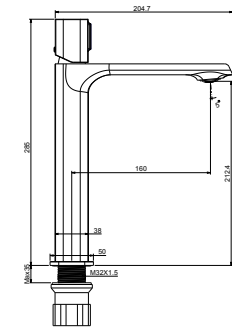

BT.AL6500S

Alfa Long Basin Faucet - Matt Black

- The length of the discharge end is 160 mm
- The height of the discharge end is 212 mm
- Long lasting 35 mm ceramic cartridge

Qty of Box: 8 Weight: 1,47 kg