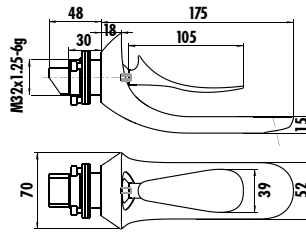

BT.FG1401

Foglia Concealed Basin Faucet
• The length of the discharge end is 175 mm
• Long lasting 25 mm ceramic cartridge

Qty of Box: 12 Weight: 1,440 kg
It must be used with: FG080-00CB00E-0000.