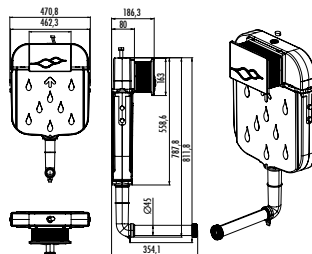

GR5008

Concealed Cistern for Single&Kid Pans 3-6 L

Weight: 5,10 kg