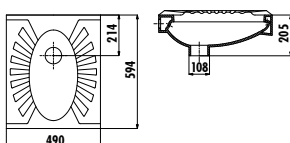

TP570-00CB00E-0000

Closed Rim 50x60 cm Squatting Pan

Qty of Pallet: Squatting Pan 32 • Weight: Squatting Pan 17,85 kg

CERAMIC ACCESSORIES

AS921-00CB00E-0000

Shelf 60 cm

Qty of Box: Shelf 6 • Weight: Shelf 3,50 kg