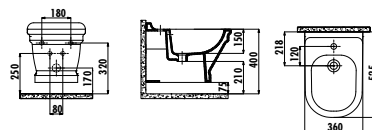

AN510-00CB00E-0000	Antik Wall Hung Bidet

Qty of Pallet: Bidet 24 Weight: Bidet 24,10 kg