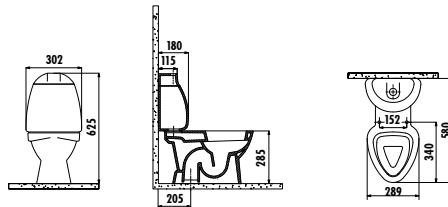

Kid Cistern Decorated

IT1025

Kid Cistern Dual Flushing Internal Mechanism

KC0802.01.1000E

Kid Duroplast Seat & Cover with Metal Hinge - White&Decorated

Qty of Pallet: Pan 30 • Cistern: 75 • Qty of Box: Internal Mechanism 10 Seat&Cover: 10 Weight: Pan 13,78 kg • Cistern 7,27 kg • Internal Mechanism 0,85 kg • Seat&Cover 1,55 kg