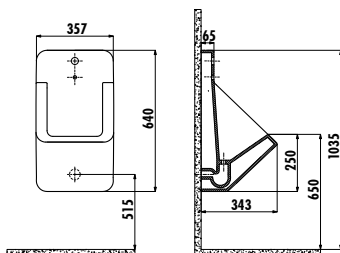

Qty of Pallet: 15 Weight: Urinal 21,34 kg

Qty of Pallet: 48 Weight: Urinal Seperator 14,96 kg

Decorated and colored products, are produced by the time given after order.

106 During installation, the product's dimensions should be measured if precision is required.