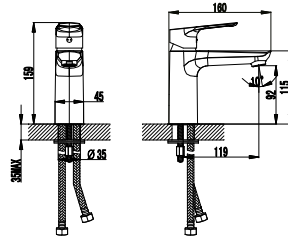

SOLO

BT.SO1500

Solo Basin Faucet

- The length of the discharge end is 119 mm
- The height of the discharge end is 92 mm
- Long lasting 35 mm ceramic cartridge

Qty of Box: 10 Weight: 1,28kg