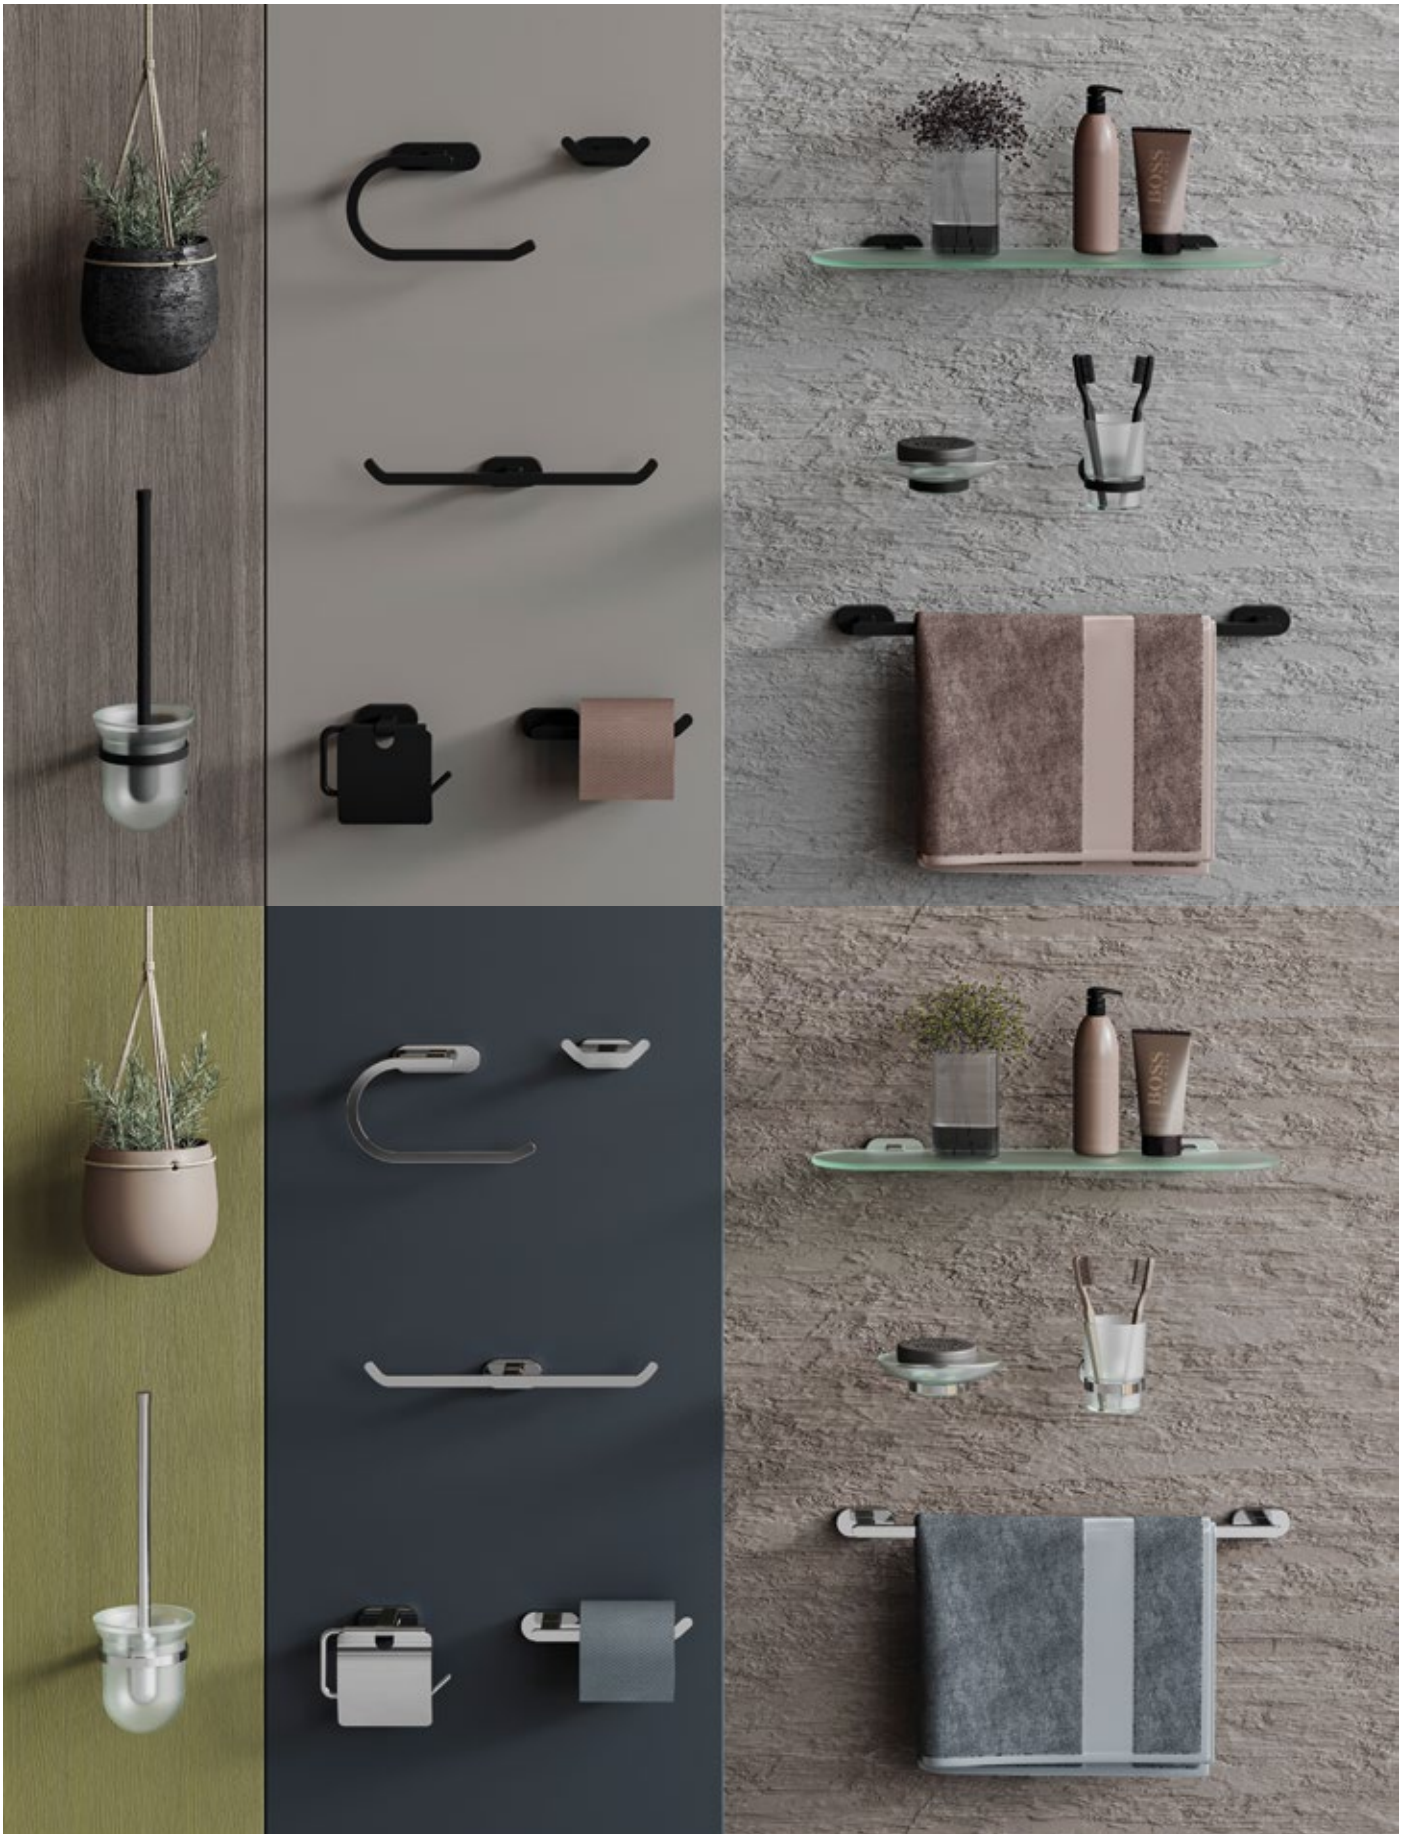

Qty of Box: 30 Weight: 1,05 kg Chrome 1,01 kg

MA.BS44601 Svida Glass Shelf
50 cm

Qty of Box: 30 Weight: 1.81 kg

MA.BS44603 Svida Soap Holder
(Glass)

Qty of Box: 50 Weight: 0.59 kg

MA.BS44604 Svida Toothbrush
Holder