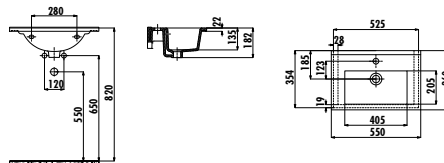

SU055-00CB00E-0000

Su Washbasin 55 cm

Qty of Pallet: Washbasin 50 • Weight: Washbasin 12,11 kg