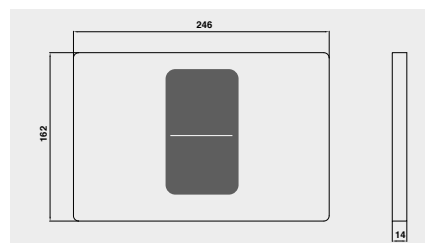

CONTROL PANELS WITH SENSOR

FP8001.00	White Control Panel with Sensor Electric
FP8002.00	White Control Panel with Sensor Battery

Qty of Box: 10 • Weight: 0,47

Be smart;
every drop counts

FP8001.01	Red Control Panel with Sensor Electric
FP8002.01	Red Control Panel with Sensor Battery

Qty of Box: 10 • Weight: 0,47

Be smart;
every drop counts

FP8001.02	Black Control Panel with Sensor Electric
FP8002.02	Black Control Panel with Sensor Battery

Qty of Box: 10 • Weight: 0,47

Be smart;
every drop counts

FP8001.03	Blue Control Panel with Sensor Electric
FP8002.03	Blue Control Panel with Sensor Battery

Qty of Box: 10 • Weight: 0,47

Be smart;
every drop counts

FP8001.04	Gold Control Panel with Sensor Electric
FP8002.04	Gold Control Panel with Sensor Battery

Qty of Box: 10 • Weight: 0,47

Be smart;
every drop counts