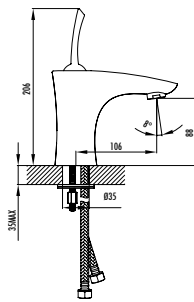

PLANET

BT.PL1801

1. Planet Basin Faucet
2. The length of the discharge end is 106 mm
   - The height of the discharge end is 88 mm
   - Joystick handle • Long lasting 35 mm ceramic cartridge

Qty of Box: 8 Weight: 1,93 kg