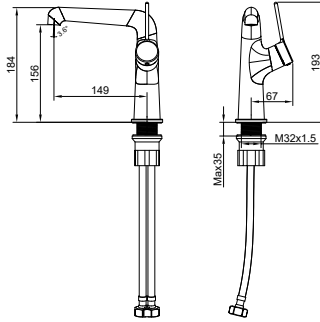

BT.FL1500

Flow Basin Faucet

- The length of the discharge end is 149 mm
- The height of the discharge end is 156 mm
- Long lasting 35 mm ceramic cartridge

Qty of Box: 8 Weight: 1 kg