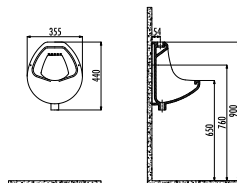

TP600-00CB00E-0000	Urinal (Inlet from top)

Qty of Pallet: Urinal 36 • Weight: Urinal 10,47 kg