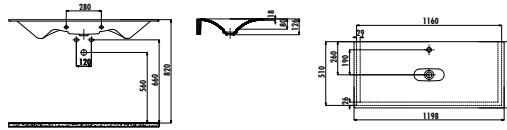

IPEK SERIES

IP080-00CB00E-0000

Ipek Washbasin 80 cm

Qty of Pallet: Washbasin 24 • Weight: Washbasin 21,52 kg

IP070-00CB00E-0000

Ipek Washbasin 70 cm

Qty of Pallet: Washbasin 24 • Weight: Washbasin 19,48 kg

IP060-00CB00E-0000