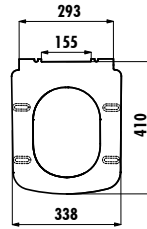

PERA

KC1303.01.0000E

Pera Duroplast Soft Closing Seat&Cover - White

Qty of Box: Seat&Cover 10 • Weight: Seat&Cover 2,25-2,05 kg