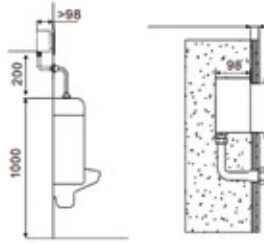

AUTOMATIC SENSOR PRODUCTS

BT.ES4810

1. Urinal Flusher AC/DC
2. Flush mounted system
   - 220V AC-6V 4 pcs AAA alkaline battery
   - Suitable for back entry urinals.

Qty of Box: 8 Weight: 1.65kg

Battery is not included.