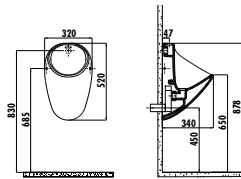

TP635-00CB00E-000	Urinal (Inlet from top)

Qty of Pallet: 24 • Weight: Urinal 16,06 kg

Urinal packed with its siphone.