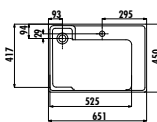

ARYA

AR065-00CB00E-0000

Arya Top Counter Washbasin 45x65 cm

Qty of Pallet: Washbasin 40 • Weight: Washbasin 18,62 kg