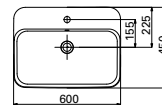

reddot winner 2021

LP061-00CB00E-0000

Loop Rectangular Bowl Washbasin 45x60 cm

Qty of Pallet: 42 • Weight: Washbasin 11,34 kg