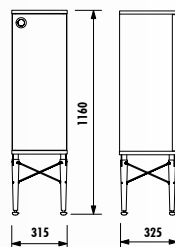

PT4055.01.MBY • Patara Rectangle LED Mirror 55 cm
(550x750mm)

Adaptable Washbasin: NX270

Legno 70 Set

Legno High Cabinet

BODY & DOOR

BRIGHT WHITE

BEECH NATURAL GLAZED

SECONDARY COLOR