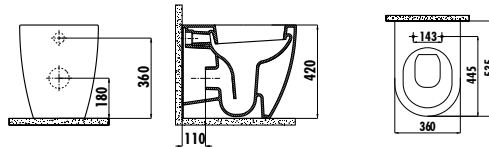

FE320-34CB00E-0001

Free Wall Hung Pan Combined Bidet with Integrated Bidet Faucet (Cold)

FE320-34CB00E-0002

Free Wall Hung Pan Combined Bidet with Integrated Bidet Faucet (Hot + Cold)

KC0903.02.0000E

Duck Duroplast Soft Closing Seat&Cover - White

Qty of Pallet: Pan 24 • Qty of Box: Seat&Cover 10 Weight: Pan 24,68 kg • Seat&Cover 2,55 kg

There is only hidden connection for the self cleaning pipe&internal mechanism.