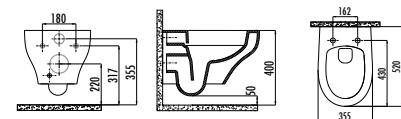

NS321-11CB00E-0000	Ness Rim-Off Wall Hung Pan
NS321-00CB00E-0000	Ness Rim-Off Wall Hung Pan Combined Bidet
KC2803.04.0000E	Petra Duroplast Soft Closing Seat&Cover - White

Qty of Pallet: Pan 24 • Seat&Cover 10 Weight: Pan 21,2 kg • Seat&Cover 1,55 kg

NEW