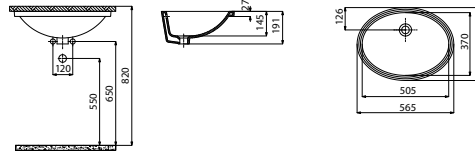

TP216-00CB00E-0000

Under Counter Washbasin 37x51 cm

Qty of Pallet: Washbasin 40 • Weight: Washbasin 9,45 kg