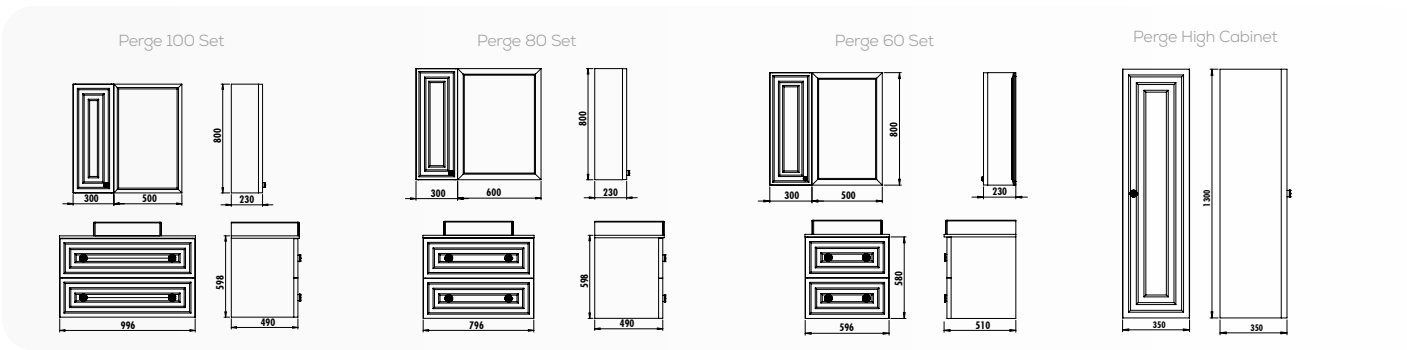

SPECIFICATIONS	MATERIAL				
	BODY & DOOR	MATT WHITE	MATT GRAY	MATT ANTHRACITE	MATT SAPPHIRE BLUE
PG0100.42					
PG0080.42	.MBY	.MGR	.MAN	.MSB	
PG0060.42					
PG1030.01					
PG2130.01