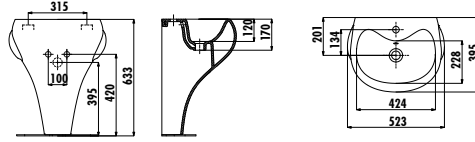

SPECIAL SOLUTIONS - DUCKY

DC052-00CB00E-0000

Ducky Washbasin 40x52 cm

Qty of Pallet: 12 • Weight: 22,95 kg