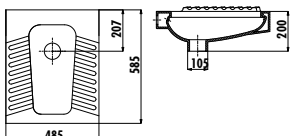

TP570-00CB00E-0000

Closed Rim 50x60 cm Squatting Pan

Qty of Pallet: Squatting Pan 32 • Weight: Squatting Pan 17,85 kg

CERAMIC ACCESSORIES

AS921-00CB00E-0000

Shelf 60 cm

Qty of Box: Shelf 6 • Weight: Shelf 3,50 kg