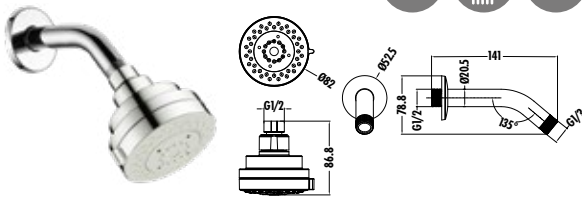

Qty of Box: 50 Weight: 0,35 kg

DS.SH104

Shower Handle Set 3F
 • 3 functions

Qty of Box: 50 Weight: 0,21 kg

DS.SH035

Shower Head (Wall) 3F
 • 3 Functions

Qty of Box: 16 Weight: 0,25 kg

DS.SH034