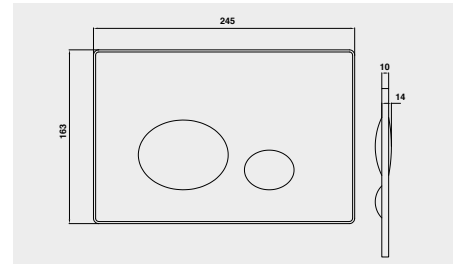

SPA CONTROL PANELS

GP7001.00 White Control Panel

Qty of Box: 10 • Weight: 0.51 kg

GP7002.00 Matt Grey Painted Control Panel

Qty of Box: 10 • Weight: 0.51 kg

GP7002.02 Bright Black Painted Control Panel

Qty of Box: 10 • Weight: 0.51 kg

GP7003.00 Matt Chrome Plated Control Panel

Qty of Box: 10 • Weight: 0.51 kg

GP7004.00 Bright Chrome Plated Control Panel

Qty of Box: 10 • Weight: 0.51 kg