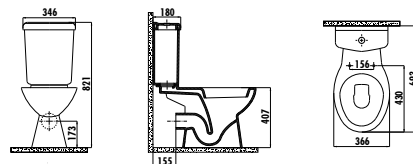

PA310-11CB00E-0000	Pitta P-Trap Pan
PA310-00CB00E-0000	Pitta P-Trap Pan Combined Bidet
PA410-00CB00E-0000	Pitta Cistern
KC0703.01.0000E	Cinar Duroplast Soft Closing Seat&Cover - White

Qty of Pallet: Pan 15 • Cistern 75 • Seat&Cover 10 Weight: Pan 21,51 kg • Cistern 12,06 kg • Seat&Cover 2,85 kg