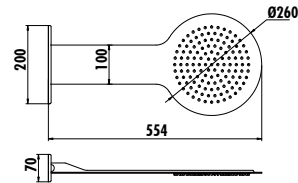

DS.SH5020

Concealed Stainless Shower Head
• Oval • Anti-limescale easy effaceable silicon points
• 550x260 mm

Qty of Box: 5 Weight: 2,6 kg