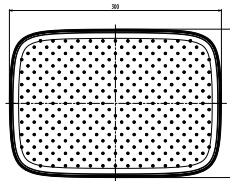

Qty of Box: 28 Weight: 0.68 kg

You can scan the QR code to visit the relevant link.

DS.SH360

25" Water Saving Head Shower (Round)

Qty of Box: 28 Weight: 0.60 kg

Shower Drains

YS.DK633 YS.DK640 YS.DK650 YS.DK660 YS.DK680	Stainless Steel Grid Plastics Body Shower Drains 33cm Ø50 33x7x8 cm 40x7x8 cm 50x7x8 cm 60x7x8 cm 80x7x8 cm
--	---