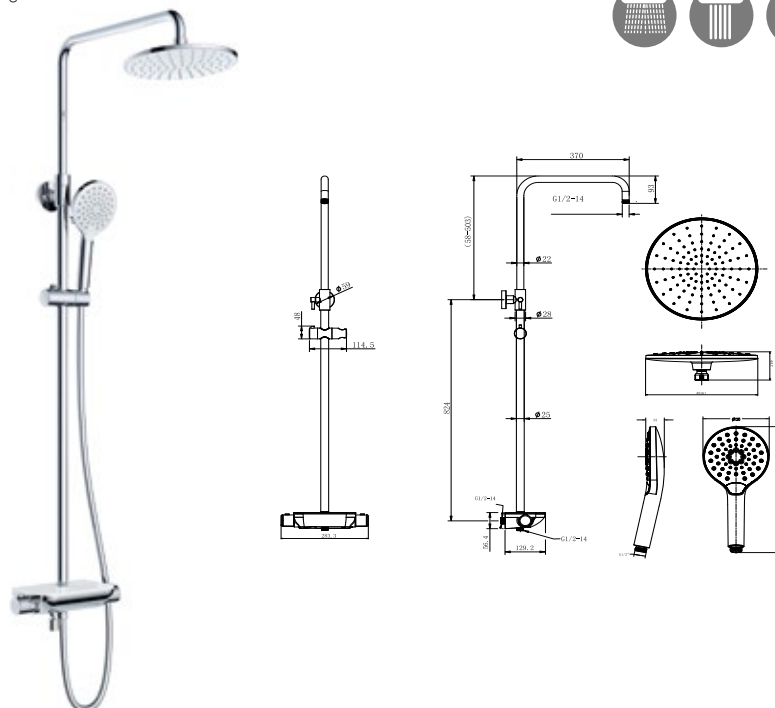

DS.SH510 Rain Plus Sliding Shower Set (Thermostatic) - (Thermostatic heat adjustable cartridge)

DS.SH520 Rain Sliding Shower Set
• Surface mounted • Stainless shower arm body • Single function 228x228 Oval shower head
• Shower handle with triple functions and push button • 150 cm hand shower flex hose
• Self mix faucet system • Soap holder • Concealed shower spout

Qty of Box: 10 Weight: SH510 3,05kg SH520 2,90 kg