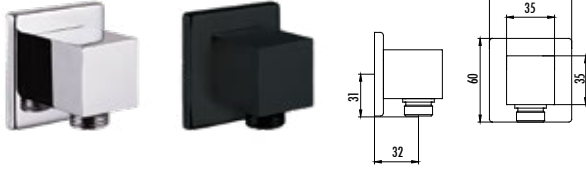

Concealed Shower Systems

BT.A03 Concealed Shower Spout
• The length of discharge end is 32 mm
BT.A03S Matt Black

Qty of Box: 50 Weight: 0,93 kg
Rosette is included.

NEW