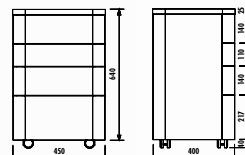

Foglia Mobile Low Unit

Foglia Curve Mirror

! Foglia products are produced according to the post-order deadline.

FL0110.00 • Foglia Washbasin Counter 110 cm
(1100x300x400 mm)(WxHxD)

FG145-00CB00E-0000 • Foglia Top Counter Bowl Washbasin 45 cm