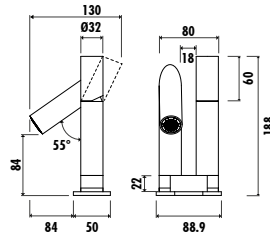

STRAW

BT.ST1500

Straw Basin Faucet

- The length of the discharge end is 130 mm
- The height of the discharge end is 84 mm
- Long lasting ceramic cartridge

Qty of Box: 4 Weight: 1,77 kg