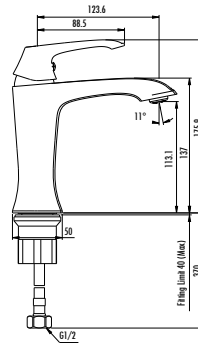

AVANGART

BT.AG1500G
BTU.AG1500

Avangart Basin Faucet Gold
Avangart Basin Faucet
• The length of the discharge end is 123,6 mm
• The height of the discharge end is 113,7 mm
• Long lasting 35 mm ceramic cartridge (Raised with feet)

Qty of Box: 8 Weight: 1,53kg