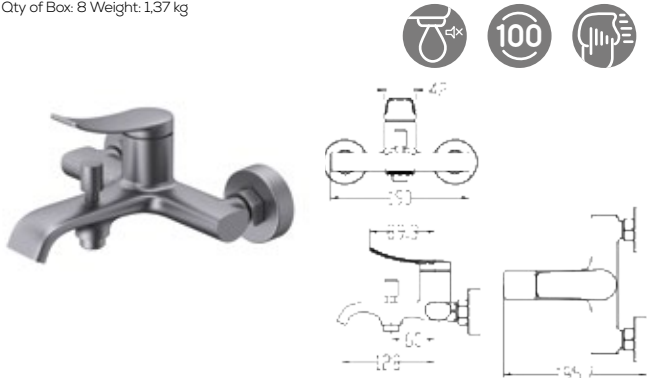

BT.LU2500GR Lua Bath Faucet - Metallic Grey
• The length of the discharge end is 195 mm
• Long lasting 35 mm ceramic cartridge

Qty of Box: 8 Weight: 1,37 kg