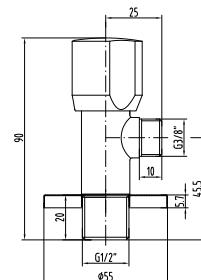

MS.CF02

Angle Valve 1/2" - 3/8"
(Chrome)

Qty of Box: 100 Weight: 0,30kg