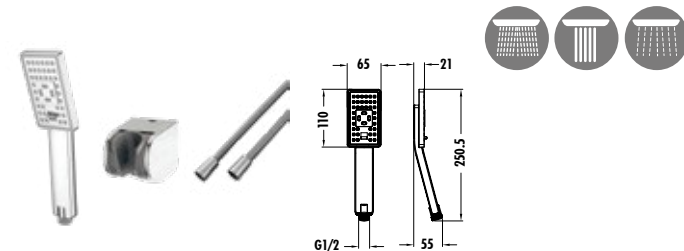

DS.SH117 Shower Handle Set 3F
• Surface mounted • 3 functions shower handle
• Couple closely united spiral for connection shower faucet
• 150 cm hand shower flex hose
• Regulable Bracket

Qty of Box: 20 Weight: 0,55 kg

It is suitable for Applique faucet and shower faucet. Shower faucet is not included.