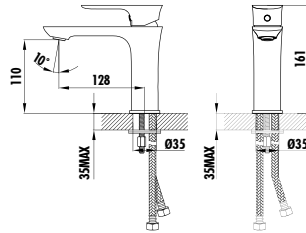

PURE

BT.PR1500

Pure Basin Faucet

- The length of the discharge end is 128 mm
- The height of the discharge end is 110 mm
- Long lasting 35 mm ceramic cartridge (Raised with feet)

Qty of Box: 8 Weight: 1,72 kg