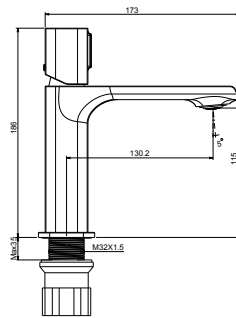

BT.AL1500

Alfa Basin Faucet

- The length of the discharge end is 130 mm
- The height of the discharge end is 115 mm
- Long lasting 35 mm ceramic cartridge

Qty of Box: 8 Weight: 1 kg