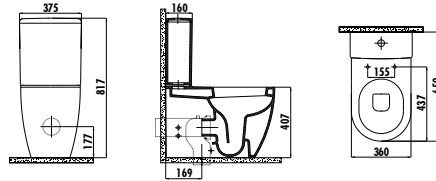

FE360-00CB00E-0000

Free Back to Wall Pan Combined Bidet

MA410-00CB00E-0000

Multi Cistern

KC0903.02.0000E

Duck Duroplast Soft Closing Seat&Cover - White

Qty of Pallet: Pan 15 • Cistern 75 • Qty of Box: Seat&Cover 10 Weight: Pan 37,12 kg • Cistern 14,15 kg • Seat&Cover 2,55 kg