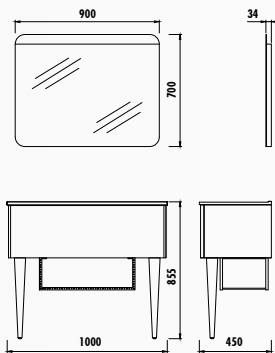

Zeon 100 Set

Zeon High Cabinet

BODY & DOOR	WHITE	AZURE	PALAZZO
ZE0100.00			
ZE2070.00	.BB	.MM	.PZ
ZE4001.01			

SPECIFICATIONS

PIANO

PI0100.01.FS • Piano Washbasin Module 100 cm
(1000x800x120 mm) (WxHxD)

PI1060.01.00 • Piano LED Mirror + Shelf 100 cm
(1000x600x34 mm) (WxHxD)