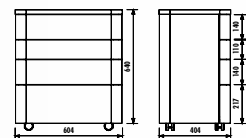

Foglia Mobile Low Unit

Foglia Curve Mirror

! Foglia products are produced according to the post-order deadline.

FL0110.00 • Foglia Washbasin Counter 110 cm
(1100x300x400 mm)(WxHxD)

FG145-00CB00E-0000 • Foglia Top Counter Bowl Washbasin 45 cm