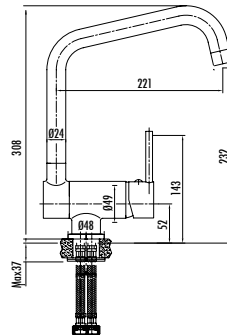

BT.MF8600

Kitchen Faucet (in front of window)

- The length of the discharge end is 221 mm
- The height of the discharge end is 232 mm
- Suitable for in front of windows • Versatile spouts
- Reclining spout • Long lasting 40 mm ceramic cartridge

Qty of Box: 10 Weight: 2,25kg