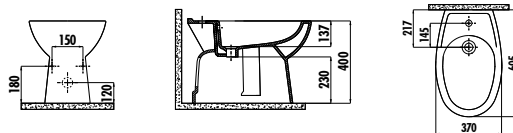

SD318-11CB00E-0000	Sedef Back to Wall Pan 60 cm
SD318-00CB00E-0000	Sedef Back to Wall Pan 60 cm Combined Bidet
SD420-00CB00E-0000	Sedef Cistern
KC1303.01.0000E	Gokcebey Duroplast Soft Closing Seat&Cover - White

Qty of Pallet: Pan 15 • Cistern 85 • Qty of Box: Seat&Cover 10 Weight: Pan 24,43 kg • Cistern 11,94 kg Seat&Cover 2,25 kg

Be smart:
every drop
counts

SD300-11CB00E-0000	Sedef S-Trap Pan
SD300-00CB00E-0000	Sedef S-Trap Pan Combined Bidet
SD410-00CB00E-0000	Sedef Cistern
KC0703.01.0000E	Cinar Duroplast Soft Closing Seat&Cover - White

Qty of Pallet: Pan 15 • Cistern 75 • Seat&Cover 10 Weight: Pan 22,75 kg • Cistern 13,68 kg • Seat&Cover 2,85 kg

SD310-11CB00E-0000	Sedef P-Trap Pan
SD310-00CB00E-0000	Sedef P-Trap Pan Combined Bidet
SD410-00CB00E-0000	Sedef Cistern
KC0703.01.0000E	Cinar Duroplast Soft Closing Seat&Cover - White

Qty of Pallet: Pan 15 • Cistern 75 • Seat&Cover 10 Weight: Pan 22,05 kg • Cistern 13,68 kg • Seat&Cover 2,85 kg

SD500-00CB00E-0000	Sedef Bidet

Qty of Pallet: Bidet 25 • Weight: Bidet 22,98 kg

It will be removed from the product range on 30.06.2023.