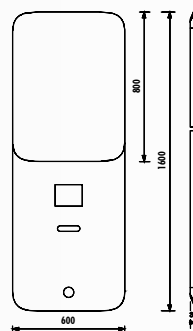

Foglia Wall Unit