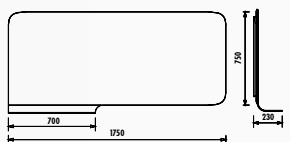

Foglia Mobile Low Unit

Foglia Curve Mirror

! Foglia products are produced according to the post-order deadline.

FL0110.00 • Foglia Washbasin Counter 110 cm
(1100x300x400 mm)(WxHxD)

FG145-00CB00E-0000 • Foglia Top Counter Bowl Washbasin 45 cm