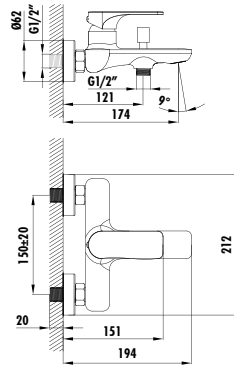

BTU.FY2500

1. Faye Bath Shower Faucet
2. The length of the discharge end is 174 mm
   - Long lasting ceramic cartridge 35 mm • Locking diverter

Qty of Box: 8 Weight: 2,55kg