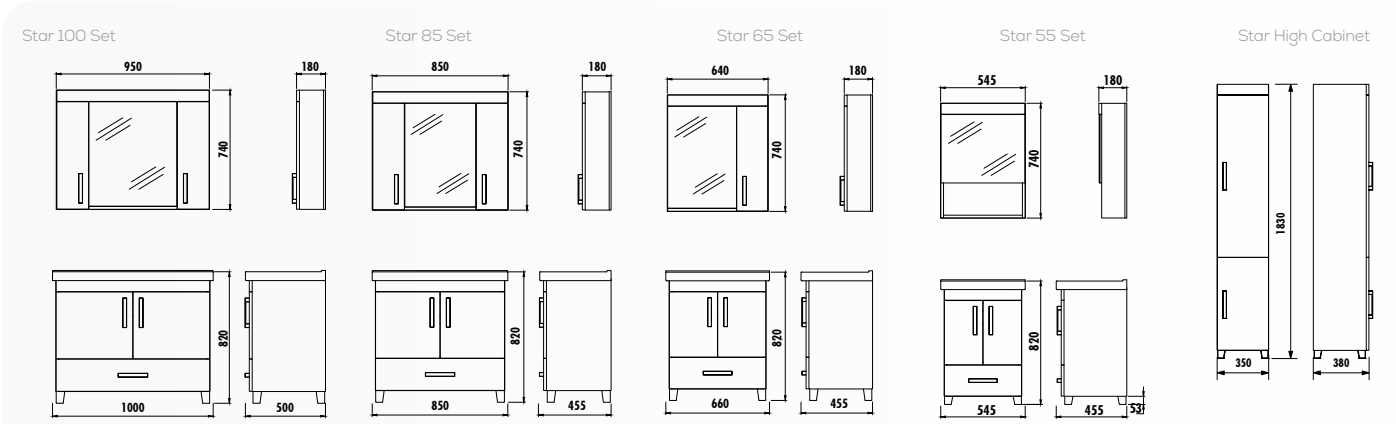

It will be removed from the product range on 30.06.2023.