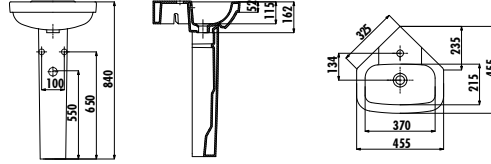

SPECIAL SOLUTIONS - CORNER

VT145-00CB00E-0000	Vitroya Corner Washbasin 45 cm
VT253-00CB00E-0000	Vitroya Thin Full Pedestal

Qty of Pallet: Washbasin + Pedestal 15 Qty of Box: 1 Set (Please look at logistic table) Weight: Washbasin 10,85 kg • Full Pedestal 9,71 kg