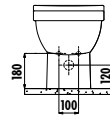

VT500-00CB00E-0000	Vitroya Back to Wall Bidet

Qty of Pallet: Bidet 25 • Weight: Bidet 24,38 kg