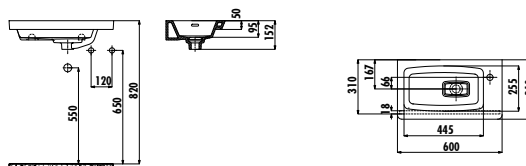

Qty of Pallet: Washbasin 24 • Weight: Washbasin 23,31 kg

MY085-00CB00E-0000

Memory Washbasin 45x85 cm

Qty of Pallet: Washbasin 24 • Weight: Washbasin 19,86 kg

MY060-00CB00E-0000

Memory Washbasin 35x60 cm

Qty of Pallet: Washbasin 30 • Weight: Washbasin 11,54 kg