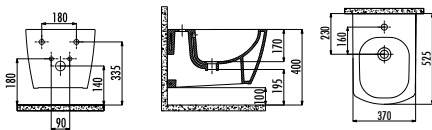

EG510-00CB00E-0000	Elegant Wall Hung Bidet

Qty of Pallet: Bidet 24 • Weight: Bidet 22,92 kg