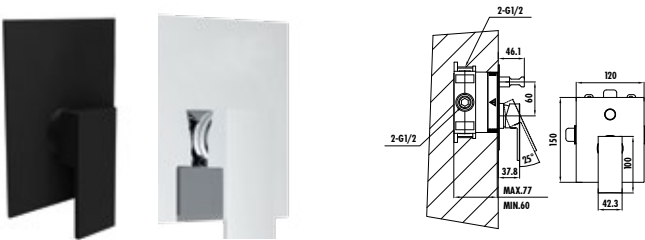

BT.DSU2002
BT.DSU2002S

Concealed Shower Faucet 2 Ways Flush Mounted - Square
Concealed Shower Faucet 2 Ways Flush Mounted - Black
- 2 ways (Surface mounted)

Qty of Box: 20 Weight: 0,55 kg
It is just given together surface mounted part: