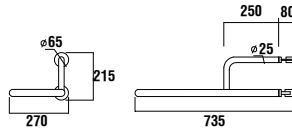

TB100

Grab Bar (Fixed)

Qty of Box: 10 • Weight: 2,35 kg
AISI 304 Stainless Steel

TB110

Grab Bar (Moving) - (Washbasin&Pan)

Qty of Box: 10 • Weight: 2,59 kg
AISI 304 Stainless Steel

TB302

Grab Bar (Moving)