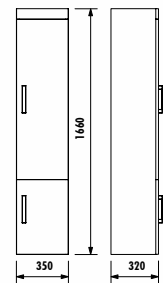

Wall Hung Star High Cabinet