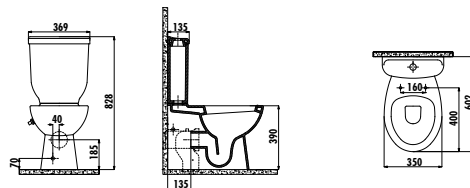

SD318-34CB00E-0001	Sedef Back to Wall Pan 60 cm Combined Bidet with Integrated Bidet Faucet (Cold)
SD420-00CB00E-0000	Sedef Cistern
KC1303.01.0000E	Gokcebey Duroplast Soft Closing Seat&Cover - White

Qty of Pallet: Pan 15 • Cistern 85 • Qty of Box: Seat&Cover 10 Weight: Pan 24,43 kg • Cistern 11,94 kg • Seat&Cover 2,25 kg