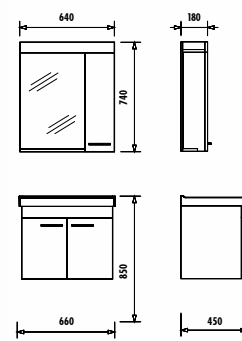

Note 65 Set (Top Cabinet Mirror)