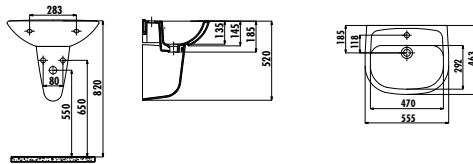

PA055-00CB00E-0000	Pitta Washbasin 55 cm
SD260-00CB00E-0000	Sedef Half Pedestal

Qty of Pallet: Washbasin + Pedestal 15 • Qty of Box: 1 Set (Please look at logistic table) Weight: Washbasin 15,16 kg • Half Pedestal 7,71 kg