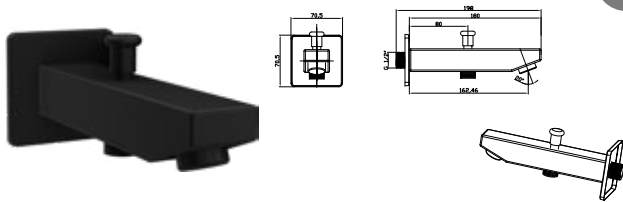

BT.A16 Concealed Shower Spout with Diverter
• The length of discharge end is 135 mm
• G1/2" connected • Diverter system

Qty of Box: 25 Weight: 0,68 kg