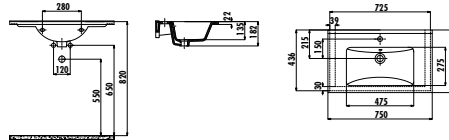

SU075-00CB00E-0000

Su Washbasin 75 cm

Qty of Pallet: Washbasin 24 • Weight: Washbasin 16,99 kg