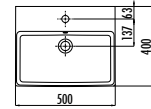

VOLGA

VX242-00CB00E-0000 | Volga Top Counter Washbasin 40x50cm

Qty of Pallet: Washbasin 40 Weight: Washbasin 18,6 kg