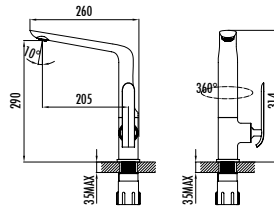

BT.BL8511-B

1. Bloom Kitchen Faucet - White
2. The length of the discharge end is 260 mm
   - The height of the discharge end is 290 mm
   - Long lasting 35 mm ceramic cartridge
   - Swing pipe

Qty of Box: 6 Weight: 2,65 kg