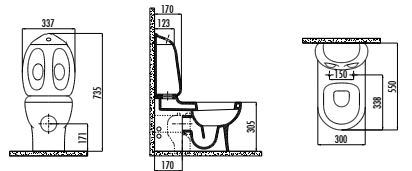

DC360-11CB00E-0000

Ducky Back to Wall Pan

DC360-00CB00E-0000

Ducky Back to Wall Pan Combined Bidet

DC400-00CB00E-0000

Ducky Cistern

IT4000

Ducky Dual Flushing Mechanism with Cable

KC1003.01.1700E

Ducky Duroplast Soft Closing Seat&Cover - Blue

Qty of Pallet: Pan 25 • Cistern 75 • Internal Mechanism 10 • Seat&Cover 10 Weight: Pan 22,62 kg
• Cistern 8,19 kg • Internal Mechanism 0,68 kg Seat&Cover 2,05 kg

BT.FC1198B

Ducky Ficus Washbasin
Faucet - Blue

Qty of Box: 10 • Weight: 2,31 kg

MA.BR20203B

Ducky Royale Soap Holder -
Blue

Qty of Box: 50 • Weight: 0,55 kg