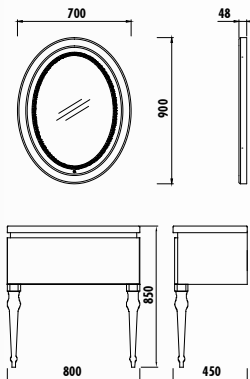

DIMENSIONS
(WxHxD) mm

800x800x60

800x850x450 / 700x900x48

Adaptable Washbasin: IPO80

Art 85 Set

Art 85 + Antique Mirror Set

BODY & DOOR

BRIGHT
WHITE