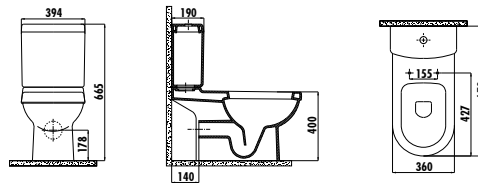

It will be removed from the product range on 30.06.2023.

VT310-11CB00E-0000	Vitroya P-Trap Pan
VT310-00CB00E-0000	Vitroya P-Trap Pan Combined Bidet
VT410-00CB00E-0000	Vitroya Cistern
KC0103.03.0000E	Amasra Ultima Duroplast Soft Closing Seat&Cover - White

Qty of Pallet: Pan 15 • Cistern 75 • Seat&Cover 10 Weight: Pan 27,28 kg • Cistern 14,02 kg • Seat&Cover 2,35 kg