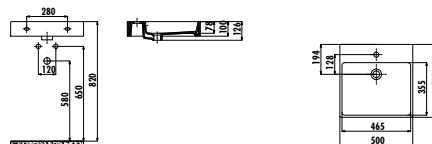

NX242-00CB00E-0000

Next Top Counter Washbasin 40x50 cm

NX242-H

Next 40x50 cm Mounting Bracket Towel Bar

Qty of Pallet: Washbasin 70 • Towel Bar 28 • Weight: Washbasin+Towel Bar 13,64 kg

VOLGA

VX242-00CB00E-0000 | Volga Top Counter Washbasin 40x50cm