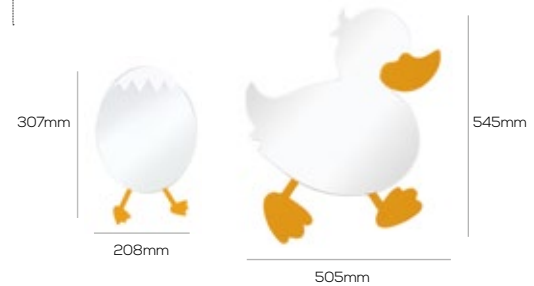

MA.DC30035-A Ducky Mirror Big Duck Figure Yellow
MA.DC30035-B Little Egg Figure Yellow

Qty of Box: 10
Weight: Big Mirror 2,55 kg Little Mirror 1,05 kg

MA.BR20203B Royale Soap Holder Blue

Qty of Box: 50 Weight: 0,55 kg