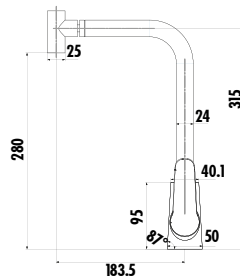

BT.BV8645

Bevel Hinged Kitchen Faucet with moveable head

- The length of the discharge end is 183 mm
- The height of the discharge end is 280 mm
- Swing pipe • Faucet with moveable head
- Long lasting 35 mm ceramic cartridge with moveable head

Qty of Box: 12 Weight: 3,07kg