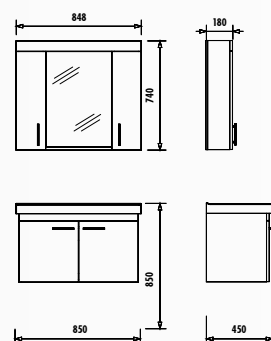

Note 85 Set (Top Cabinet Mirror)