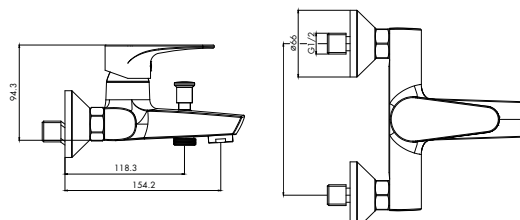

Qty of Box: 16 Weight: 1,30 kg

BTU.
LV2500

Liva Bath Shower Faucet

- The length of the discharge end is 154,2 mm
- Long lasting 35 mm ceramic cartridge (Raised with feet)
- Automatic locked diverter

Qty of Box: 8 Weight: 1,44 kg