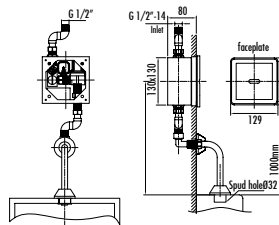

BT.ES3300

1. Urinal Flusher AC/DC
2. Flush mounted system • Chrome
   - 220V AC-6V 4 pcs AAA alkaline battery
   - Suitable for back entry urinals.

Qty of Box: 6 Weight: 1.57kg

Battery is not included.