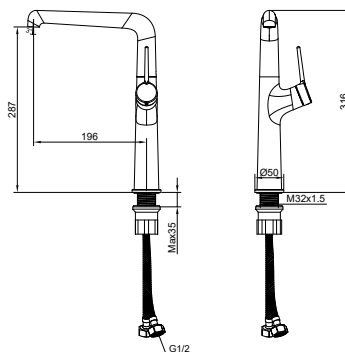

Qty of Box: 8 Weight: 1,50 kg

BT.FL6500

Flow Long Basin Faucet

- The length of the discharge end is 196 mm
- The height of the discharge end is 287 mm
- Long lasting 35 mm ceramic cartridge

Qty of Box: 8 Weight: 1,50 kg