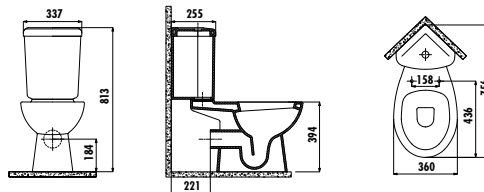

SD310-11CB00E-0000	Sedef P-Trap Pan
SD310-00CB00E-0000	Sedef P-Trap Pan Combined Bidet
SD440-00CB00E-0000	Sedef Corner Cistern
KC0703.01.0000E	Cinar Duroplast Soft Closing Seat&Cover - White

Qty of Pallet: Pan 15 • Cistern 55 • Qty of Box: Seat&Cover 10 Weight: Pan 22,05 kg • Cistern 11,87 kg • Seat&Cover 2,85 kg