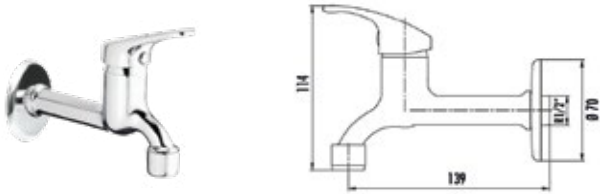

VALVES

MS.T210L

Mix Long Angle Valve
1/2" (Chrome)

Qty of Box: 25 Weight: 0,41kg