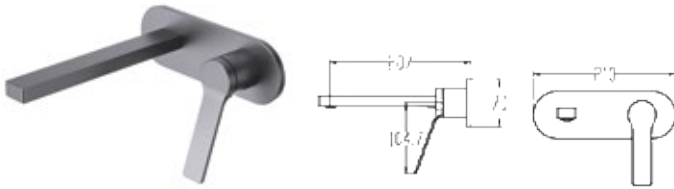

BT.RT1400GR

Ritmo Concealed Basin Faucet - Metallic Grey
• The length of the discharge end is 207 mm
• Concealed Box
• Long lasting 35 mm ceramic cartridge

Qty of Box: 8 Weight: 1,10 kg