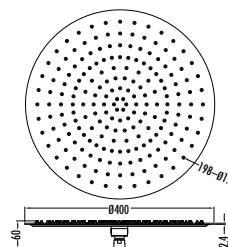

DS.SH3040

Stainless Slim Shower Head
• Oval • Anti-limescale easy effaceable silicon points
• Ø 400 mm

Qty of Box: 5 Weight: 2,71 kg