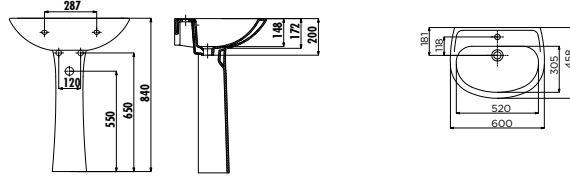

SEDEF

SD065-00CB00E-0000	Sedef Washbasin 65 cm
PA250-00CB00E-0000	Pitta Full Pedestal
SD251-00CB00E-0000	Sedef Short Full Pedestal

Qty of Pallet: Washbasin + Pedestal 15 Qty of Box: 1 Set (Please look at logistic table) Weight: Washbasin 19,54 kg • Full Pedestal 11,05 kg • Short Full Pedestal 9,06 kg