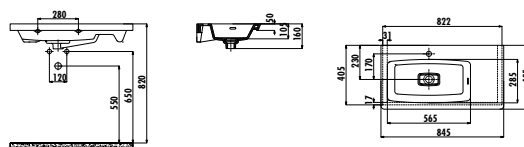

MY085-00CB00E-0000

Memory Washbasin 45x85 cm

Qty of Pallet: Washbasin 24 • Weight: Washbasin 19,86 kg