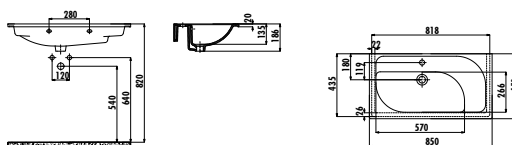

VANITY WASHBASINS

TRUMP SERIES

TP185-00CB00E-0000

Trump Washbasin 45x85 cm

Qty of Pallet: Washbasin 24 • Weight: Washbasin 19,34 kg

It will be removed from the product range on 30.06.2023.