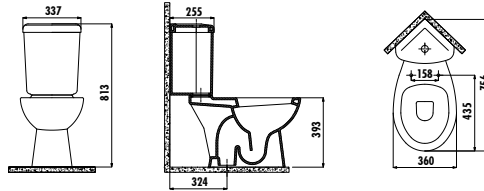

SD300-11CB00E-0000	Sedef S-Trap Pan
SD300-00CB00E-0000	Sedef S-Trap Pan Combined Bidet
SD440-00CB00E-0000	Sedef Corner Cistern
KC0703.01.0000E	Cinar Duroplast Soft Closing Seat&Cover - White

Qty of Pallet: Pan 15 • Cistern 55 • Qty of Box: Seat&Cover 10 Weight: Pan 22,75 kg • Cistern 11,87 kg • Seat&Cover 2,85 kg