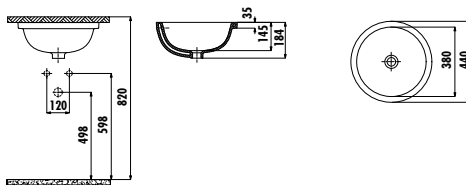

MA037-00CB00E-0000

Mare Under Counter Washbasin 38x38 cm

Qty of Pallet: Washbasin 40 • Weight: Washbasin 8,98 kg