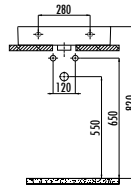

VOLGA

VX242-00CB00E-0000 | Volga Top Counter Washbasin 40x50cm

Qty of Pallet: Washbasin 40 Weight: Washbasin 18,6 kg