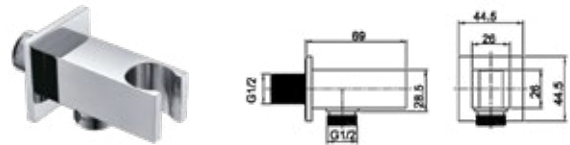

BT.A03-02 Strappy Shower Spout
• The length of discharge end is 69 mm

Qty of Box: 50 Weight: 0,93 kg
Rosette is included.