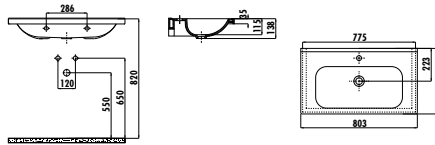

ID080-00CB00E-0000

Ideal Washbasin 80 cm

Qty of Pallet: Washbasin 24 • Weight: Washbasin 19,73 kg