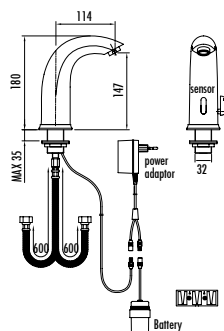

Be smart;
every drop
counts

ROUND-D

BT.ES2210

1. Hot and Cold Water Sensor Faucet AC/DC
2. The length of the discharge end is 114 mm
   - The height of the discharge end is 147 mm
   - 220V AC+6V 4 pcs AAA alkaline battery

Qty of Box: 8 Weight: 1,91kg