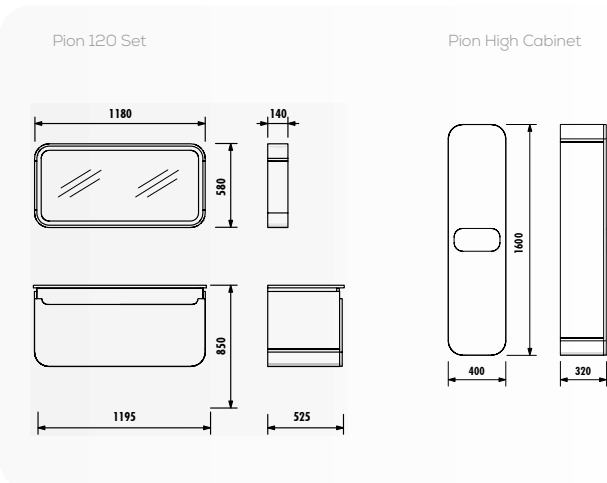

PION

PN0120.01.BDM • Pion Washbasin Module 120 cm
(1195x850x525 mm) (WxHxD)

PN1120.01.BB • Pion LED Mirror 120cm
(1180x580x140 mm) (WxHxD)

PN2160.02.BDM • Pion High Cabinet 40*160 cm
(400x1600x320 mm) (WxHxD)

Adaptable Washbasin:DP120

WASHBASIN UNIT & MIRROR & HIGH CABINET DOOR | MATT WHITE

SECONDARY COLOR | NATURAL OAK

MIRROR LED COLOR | DAYLIGHT

MATERIAL | LACQUER

SPECIFICATIONS