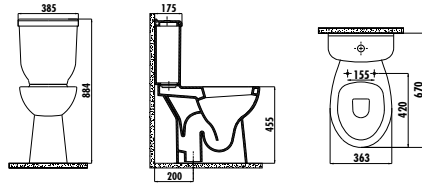

BD305-11CB00E-0000	S-Trap Pan
BD305-00CB00E-0000	S-Trap Pan Combined Bidet
SD410-00CB00E-0000	Sedef Cistern
KC0703.01.0000E	Cinar Duroplast Soft Closing White Seat&Cover

Qty of Pallet: Pan 12 • Cistern 75 Qty of Box: Seat&Cover 10 Weight: Pan 27,16 kg • Cistern 13,68 kg • Seat&Cover 2,85 kg