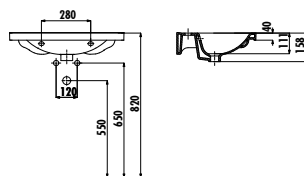

EK065-00CB00E-0000

Eksen Washbasin 65 cm

Qty of Pallet: Washbasin 24 • Weight: Washbasin 15,97 kg