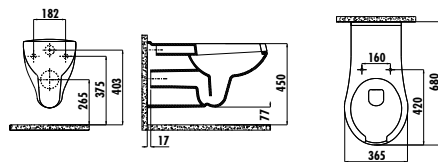

BD320-11CB00E-0000	Wall Hung Pan
BD320-00CB00E-0000	Wall Hung Pan Combined Bidet
KC0403.01.0000E	Handicapped Duroplast Soft Closing Seat&Cover - White

Qty of Pallet: Pan 15 Qty of Box: Seat&Cover 10 Weight: Pan 22,93 kg • Seat&Cover 2,9 kg