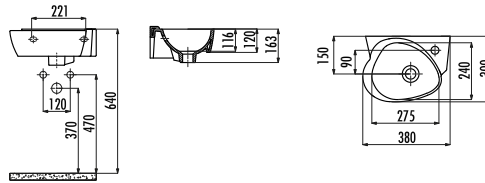

SPECIAL SOLUTIONS - KID

CK035-00CB00E-0000

Kid Washbasin 38 cm

Qty of Pallet: 75 • Weight: Washbasin 8,52 kg