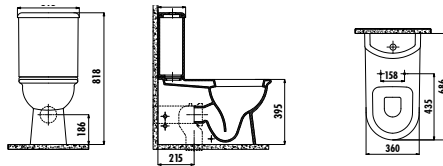

SL350-11CB00E-0000	Selin Back to Wall Pan
SL350-00CB00E-0000	Selin Back to Wall Pan Combined Bidet
KC2203.01.0000E	Tefen Duroplast Soft Closing Seat&Cover - White

Qty of Pallet: Pan 25 • Qty of Box: Seat&Cover 10 Weight: Pan 23,63 kg • Seat&Cover 2,55 kg