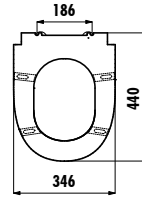

DUROPLAST SEAT&COVERS

ESSERE

KC3203.01.0000E

Essere Duroplast Soft Closing Seat&Cover - White

Qty of Box: Seat&Cover 5 • Weight: Seat&Cover 3,200 kg