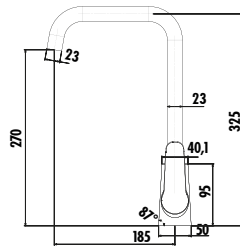

BT.BV8500

Bevel Kitchen Faucet

- The length of the discharge end is 185 mm
- The height of the discharge end is 270 mm
- Swing pipe
- Long lasting 35 mm ceramic cartridge

Qty of Box: 12 Weight: 3,07kg