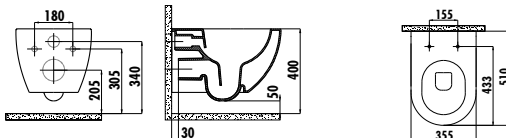

FE322-11CB00E-0000	Free Rim-Off Wall Hung Pan
FE322-00CB00E-0000	Free Rim-Off Wall Hung Pan Combined Bidet
KC0903.02.0000E	Duck Duroplast Soft Closing Seat&Cover - White

Qty of Pallet: Pan 24 • Qty of Box: Seat&Cover 10 Weight: Pan 26,83 kg • Seat&Cover 2,55 kg