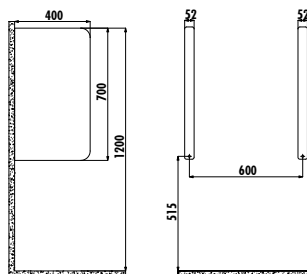

Qty of Pallet: 15 Weight: Urinal 21,34 kg

Qty of Pallet: 48 Weight: Urinal Seperator 14,96 kg

Decorated and colored products, are produced by the time given after order.

106 During installation, the product's dimensions should be measured if precision is required.