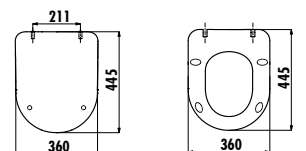

KC0903.01.2000E

Duck Duroplast Soft Closing Seat&Cover - Matt Nile Green

Weight: Seat&Cover 2,55 kg

NEW