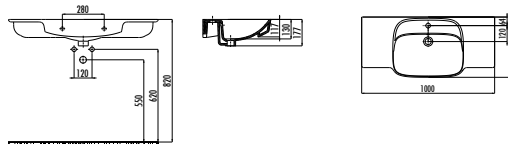

SAILY SERIES

SY100-00CB00E-0000

Saily Washbasin 100 cm

Qty of Pallet: Washbasin 24 • Weight: Washbasin 22,3 kg