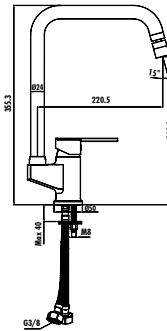

BT.VG8645

Vega Kitchen Faucet (Hinged)

- The length of the discharge end is 220,5 mm
- The height of the discharge end is 263,9 mm
- Long lasting 35 mm ceramic cartridge (Raised with feet)
- Swing pipe • Faucet with moveable head

Qty of Box: 12 Weight: 1,43kg