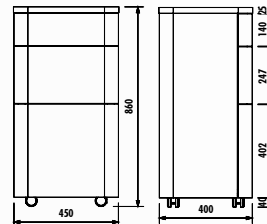

Foglia Mobile Low Unit

Foglia Curve Mirror

! Foglia products are produced according to the post-order deadline.

FL1045.04 • Foglia Full-Length LED Mirror Wall Unit
(450x1600x34 mm) (WxHxD)

FG045-00CB00E-0000 • Foglia Top Counter Washbasin with
Faucet Hole 45 cm