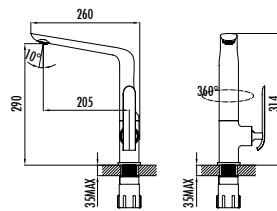

BT.BL8502

1. Bloom Kitchen Faucet - Chrome
2. The length of the discharge end is 260 mm
   - The height of the discharge end is 290 mm
   - Long lasting 35 mm ceramic cartridge
   - Swing pipe

Qty of Box: 6 Weight: 2,65 kg