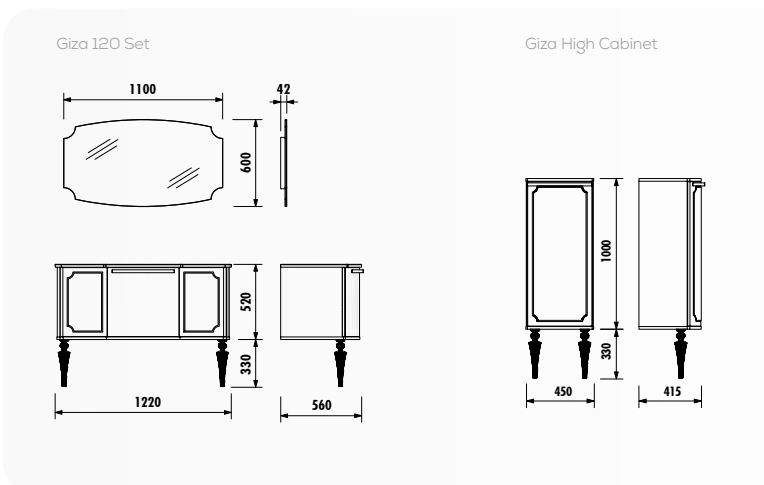

BODY | BLACK BEIGE WHITE

SECONDARY COLOR | GOLD

MIRROR LED COLOR | DAYLIGHT

MATERIAL | LACQUER

SPECIFICATIONS |