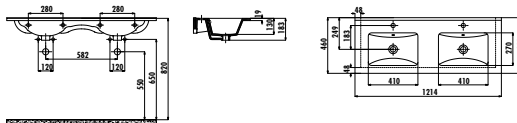

MY045-00CB00E-0000

Memory Washbasin 30x45 cm

Qty of Pallet: Washbasin 150 • Weight: Washbasin 6,88 kg

VANITY WASHBASINS

SU SERIES

SU121-00CB00E-0000

Su Double Washbasin 121 cm

Qty of Pallet: Washbasin 20 • Weight: Washbasin 28,06 kg