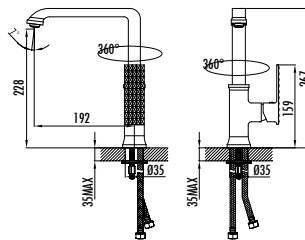

BT.DM8501

Diamond Kitchen Faucet

- The length of the discharge end is 192 mm
- The height of the discharge end is 228 mm
- Long lasting 25 mm ceramic cartridge
- Swing pipe

Qty of Box: 6 Weight: 2,29 kg