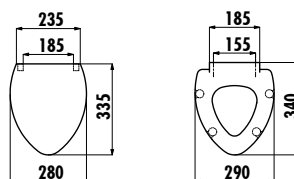

KC0802.01.1000E

Kid Duroplast Seat & Cover with Metal Hinge - White&Decorated

KC0801.01.1000E

Kid Duroplast Seat&Cover with Plastic Hinge - White&Decorated

Qty of Box: Seat&Cover 10 • Weight: Seat&Cover 1,55 kg