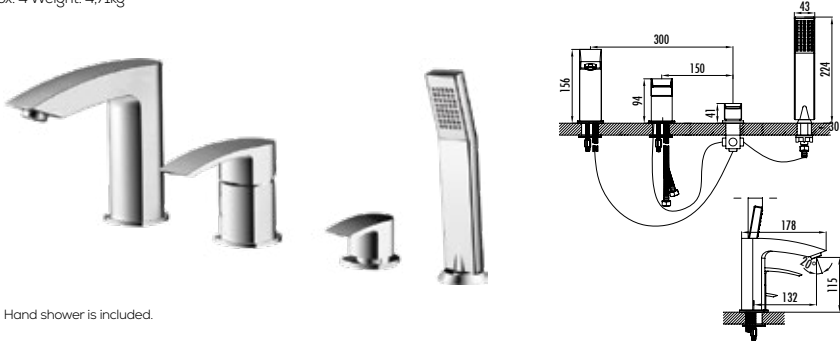

BATHTUB FAUCET

BT.VL2990

Bathtub Faucet

- The length of the discharge end is 132 mm
- The height of the discharge end is 115 mm
- 4 hole operated bathtub faucet
- 150 cm double closely-united shower spiral
- Single Function hand shower
- Manuel diverter
- Long lasting ceramic cartridge

Qty of Box: 4 Weight: 4,71kg