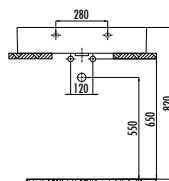

VX270-00CB00E-0000 | Volga Top Counter Square Washbasin 50x70cm

Qty of Pallet: Washbasin 30 • Weight: Washbasin 20,08 kg