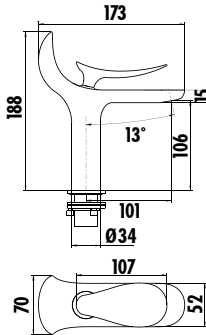

BT.FG1501

Foglia Basin Faucet
• The length of the discharge end is 173 mm
• The height of the discharge end is 106 mm
• Long lasting 25 mm ceramic cartridge

Qty of Box: 12 Weight: 1,625 kg