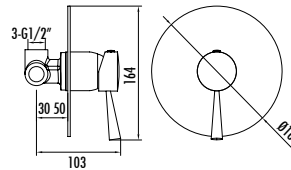

BT.DFC2098

Concealed Shower Faucet
• Single way
• Long lasting 35 mm ceramic cartridge

Qty of Box: 12 Weight: 1,81 kg

Flush mounted & surface mounted parts are given together.