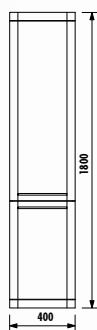

Piano High Cabinet