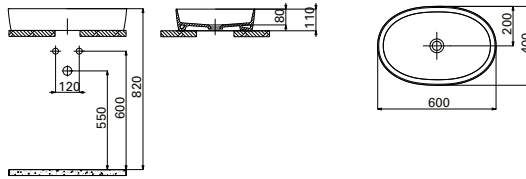

LP160-00CB00E-0000

Loop Oval Bowl Washbasin 40x60cm

Qty of Pallet: 42 • Weight: Washbasin 11,34 kg