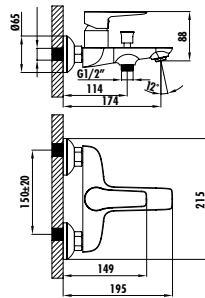

Qty of Box: 8 Weight: 1,52kg

BT.NR2500

Nero Bath Shower Faucet

- The length of the discharge end is 174 mm
- Long lasting 35 mm ceramic cartridge (Raised with feet)
- Locking diverter

Qty of Box: 6 Weight: 2,01kg