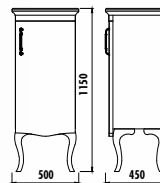

DIMENSIONS
(w x h x d) mm

1000x850x500
800x850x500

700x900x48

500x1150x450

Adaptable Washbasin: AN100 & AN080

Antik 100 Set

Antik 80 Set

Antik High Cabinet