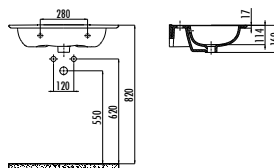

ER065-00CB00E-0000

Erine Washbasin 65 cm

Qty of Pallet: Washbasin 20 • Weight: Washbasin 15,05 kg