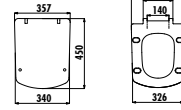

LARA

KC1603.01.0000E Lara Duroplast Soft Closing Seat&Cover - White

KC1602.01.0000E Lara Duroplast Seat&Cover with Metal Hinge

KC1603.01.1400E Lara Duroplast Soft Closing Seat&Cover - Matt Black

Qty of Box: Seat&Cover 10 • Weight: Seat&Cover 2,325 kg

Qty of Box: Seat&Cover 10 • Weight: Seat&Cover 2,325 kg