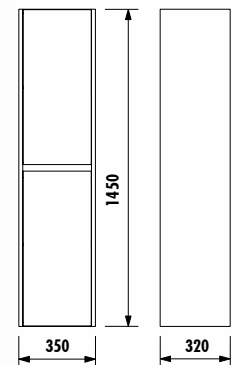

Link High Cabinet