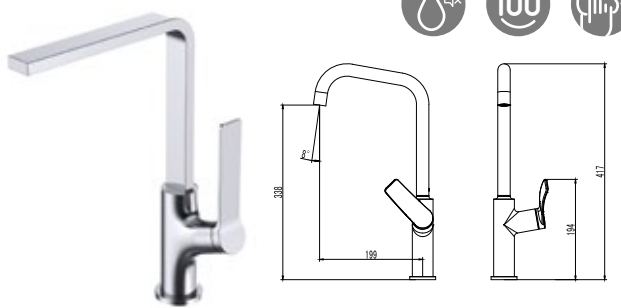

BT.RT8500 Ritmo Kitchen Faucet

- The length of the discharge end is 185 mm
- The height of the discharge end is 293 mm
- Long lasting 35 mm ceramic cartridge

Qty of Box: 8 Weight: 1,50 kg