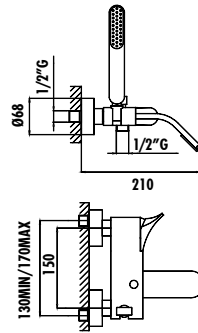

Qty of Box: 2 Weight: 1.80 kg

BT.IF2500

- Infinity Bath Shower Faucet
- The length of the discharge end is 210 mm
 - Long lasting 35 mm ceramic cartridge
 - Single function

Qty of Box: 2 Weight: 2.82 kg

Single Function hand shower is included.