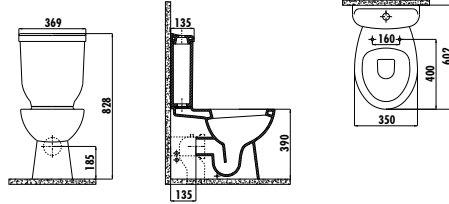

SD318-11CB00E-0000	Sedef Back to Wall Pan 60 cm
SD318-00CB00E-0000	Sedef Back to Wall Pan 60 cm Combined Bidet
SD420-00CB00E-0000	Sedef Cistern
KC1303.01.0000E	Gokcebey Duroplast Soft Closing Seat&Cover - White

Qty of Pallet: Pan 15 • Cistern 85 • Qty of Box: Seat&Cover 10 Weight: Pan 24,43 kg • Cistern 11,94 kg Seat&Cover 2,25 kg