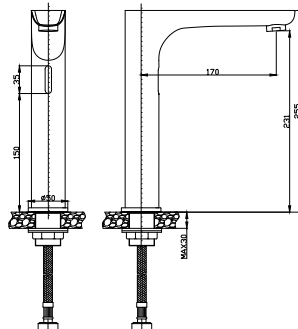

Be smart;
every drop
counts

TECHNO-XL

BT.ES6500

Sensor Long Faucet AC/DC

- 220V AC+6V 4 pcs AAA alkaline battery
- The length of the discharge end is 170 mm
- The height of the discharge end is 231 mm

Qty of Box: 8 Weight: 3.45kg

Be smart;
every drop
counts