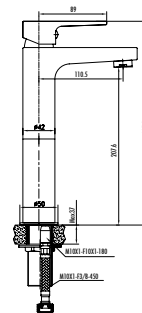

BT.SR6500
BT.SR6500G
BT.SR6500C
BT.SR6500S

Sharp Long Basin Faucet
Sharp Long Basin Faucet - Gold
Sharp Long Basin Faucet - Rose Gold (Pop-up siphone included)
Sharp Long Basin Faucet - Black

- The length of the discharge end is 110,5 mm
- The height of the discharge end is 207,6 mm
- Long lasting 35mm ceramic cartridge

Qty of Box: Chrome 8 Colored 10 - Weight: Chrome 1,69kg Colored 1,7 kg