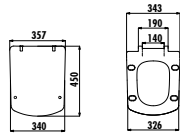

LARA

KC1603.01.0000E Lara Duroplast Soft Closing Seat&Cover - White

KC1602.01.0000E Lara Duroplast Seat&Cover with Metal Hinge

KC1603.01.1400E Lara Duroplast Soft Closing Seat&Cover - Matt Black

Qty of Box: Seat&Cover 10 • Weight: Seat&Cover 2,325 kg

Qty of Box: Seat&Cover 10 • Weight: Seat&Cover 2,325 kg