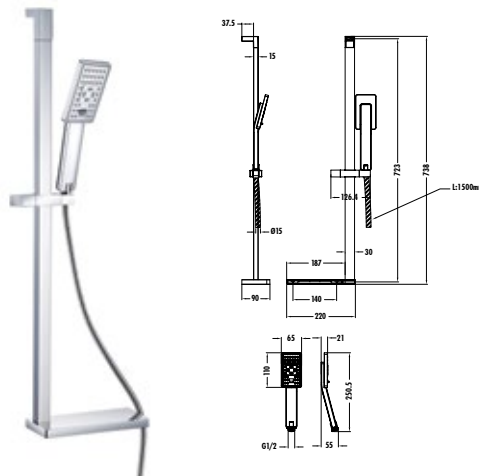

SENFONI

DS.SH473

Sliding Shower Set 3 Functions - Square

- Surface mounted • Stainless shower arm body • 2 functions shower handle
- Couple closey united spiral for connection shower faucet • 150 cm hand shower flex hose
- Soap dispenser mounting on body • Adjustable shower hook

Qty of Box: 10 Weight: 1.13 kg
It is suitable for Applique faucet and shower faucet. Shower faucet is not included.