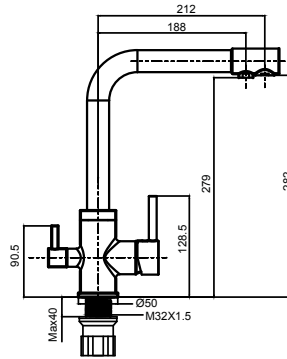

KITCHEN FAUCET

BT.DW8700

1. Kitchen Faucet with drinking water outlet
2. The length of the discharge end is 212 mm
   - The height of the discharge end is 282 mm
   - Long lasting 40 mm ceramic cartridge
   - Swing pipe

Qty of Box: 8 Weight: 2,65kg