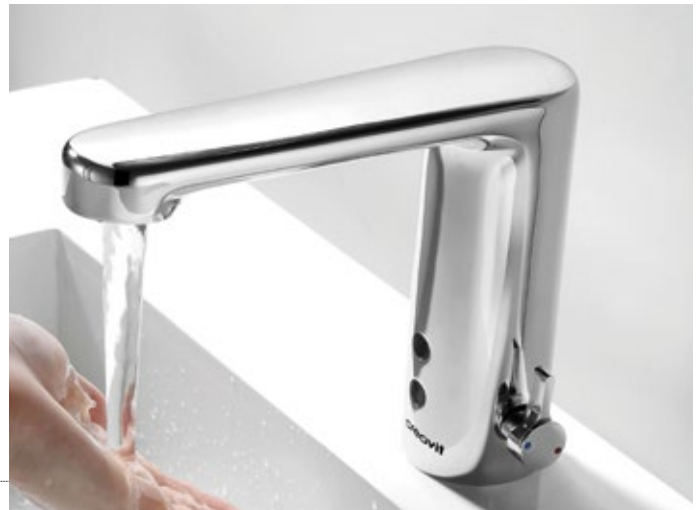

Sensor Long Faucet AC/DC

- 220V AC+6V 4 pcs AAA alkaline battery
- The length of the discharge end is 170 mm
- The height of the discharge end is 231 mm

Qty of Box: 8 Weight: 3.45kg

Be smart;
every drop
counts