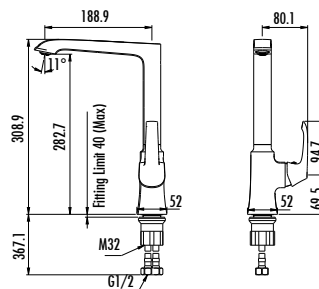

BT.AG8500G
BTU.AG8500

Avangart Kitchen Faucet Gold
Avangart Kitchen Faucet
• The length of the discharge end is 188,9 mm
• The height of the discharge end is 282,7 mm
• Spout right and left is 55 rate • Swing pipe
• Long lasting 35 mm ceramic cartridge (Raised with feet)

Qty of Box: 8 Weight: 2,13kg