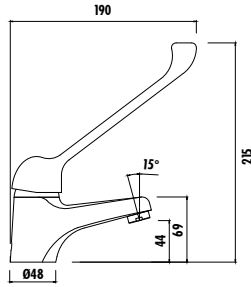

MEDICAL

BT.HM1105

1. Medical Doctor Basin Faucet
2. Long lasting 40 mm ceramic cartridge
   - For easy control long and ergonomic handle
   - Flowrate is 8l/min • Working pressure is 3-4 bar

Qty of Box: 12 Weight: 1,55kg

It is recommended to use FA002 Filtered Angle Valve.