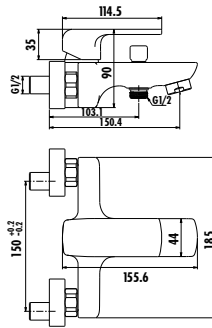

CITY

BT.CT2500

City Bath Shower Faucet

- The length of the discharge end is 150,4 mm
- Long lasting double stage 35mm ceramic cartridge (Raised with feet)

Qty of Box: 8 Weight: 1,92kg