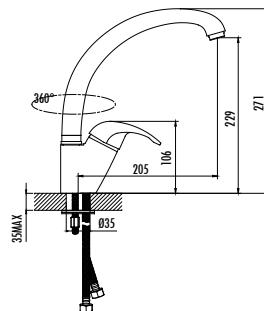

Qty of Box: 10 Weight: 2,63kg
Limited stock

Be smart;
every drop
counts

creavit

creavit

No Contact, Only
Hygiene

Automatic Sensor Faucets

In a new era in which hygiene and distancing have become a priority, Creavit offers a touch-free and healthy experience with photocell products for all wet spaces, personal or public.