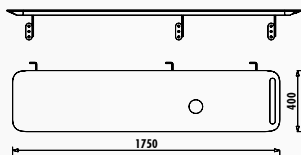

Adaptable Washbasin: FG080 / FG180

Note: Alternatively, the FG180 foglia washbasin can also be preferred with the Foglia washbasin counter.

Foglia Washbasin Counter