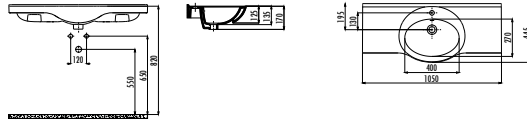

VANITY WASHBASINS

ETOL SERIES

ET205-00CB00E-0000

Etol Washbasin 105 cm

Qty of Pallet: Washbasin 24 • Weight: Washbasin 23,5 kg