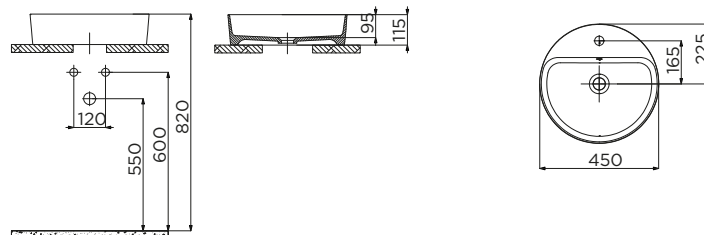

LP146-00CB00E-0000

Loop Round Bowl Washbasin Ø45 cm

Qty of Pallet: 40 • Weight: Washbasin 6,74 kg