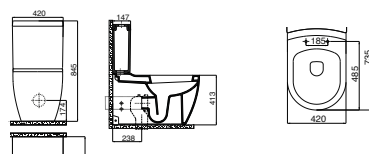

GR360-11CB00E-0000	Grande Back to Wall Pan
GR360-00CB00E-0000	Grande Back to Wall Pan Combined Bidet
GR410-00CB00E-0000	Grande Cistern
KC1403.01.0000E	Grande Duroplast Soft Closing Seat&Cover - White

Qty of Pallet: Pan 15 • Cistern 60 • Qty of Box: Seat&Cover 10 Weight: Pan 43,16 kg • Cistern 17,64 kg • Seat&Cover 3,85 kg