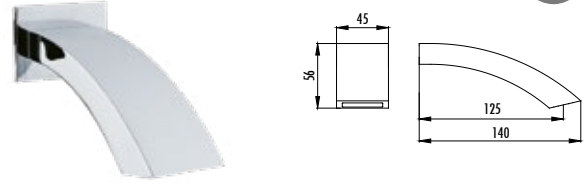

BT.A06 Horizontal Long Shower Spout
• The length of discharge end is 140 mm
• Spout for concealed bath and basin faucet

Qty of Box: 50 Weight: 0,68 kg