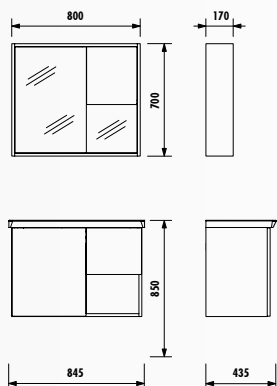

Vero 85 Set

Vero High Cabinet