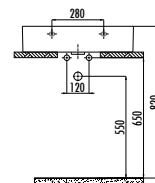

VX260-00CB00E-0000 | Volga Top Counter Square Washbasin 50x60cm

Qty of Pallet: Washbasin 24 • Weight: Washbasin 23,14 kg