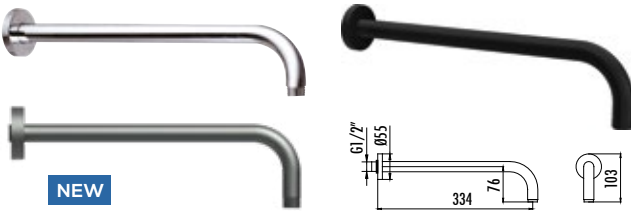

BT.A12 Shower Arm
• The length of discharge end is 334 mm
• G1/2" connected
Chrome
BT.A12S Matt Black
BT.A12GR Metallic Gray

Qty of Box: 50 Weight: 0,39 kg

NEW

BT.A13-2 Shower Arm
• The length of discharge end is 150 mm
• G1/2" connected

Qty of Box: 50 Weight: 0,240 kg