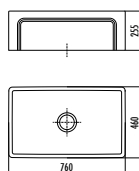

ES076-00CB00E-0000

Esse Sink 76cm White

Qty of Pallet: Washbasin 12 Weight: Washbasin 43,07 kg

ES084-00CB00E-0000

Esse Sink 84cm White

Qty of Pallet: Washbasin 12 Weight: Washbasin 38,35 kg

URINALS & URINAL SEPERATORS