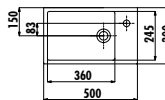

TP026-00CB00E-0000

Elmas Washbasin 30x50 cm

Qty of Pallet: Washbasin 60 • Weight: Washbasin 7,67 kg