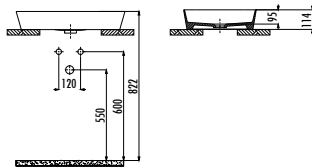

BOWL WASHBASINS - LOOP

LP060-00CB00E-0000

Loop Rectangular Bowl Washbasin 40x60cm

Qty of Pallet: 42 • Weight: Washbasin 11,34 kg