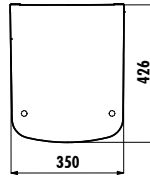

PERA

KC1303.01.0000E

Pera Duroplast Soft Closing Seat&Cover - White

Qty of Box: Seat&Cover 10 • Weight: Seat&Cover 2,25-2,05 kg