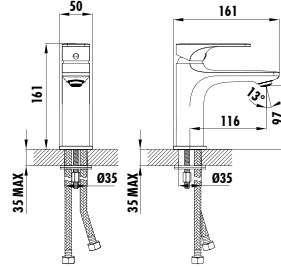

FAYE

BTU.FY1500

1. Faye Basin Faucet
2. The length of the discharge end is 116 mm
   - The height of the discharge end is 97 mm
   - Long lasting 35mm ceramic cartridge

Qty of Box: 8 Weight: 2,55kg