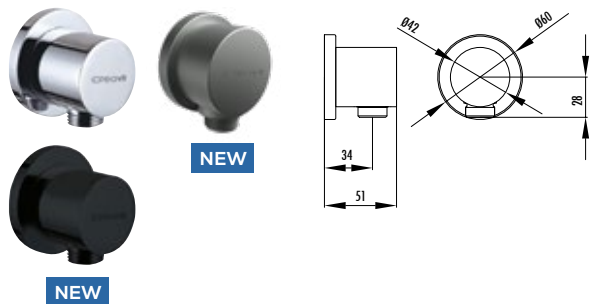

BT.A01 Concealed Shower Spout
• The length of discharge end is 34 mm
BT.A01GR Metallic Gray
BT.A01S Matt Black

Qty of Box: 50 Weight: 0,93 kg

Rosette is included.