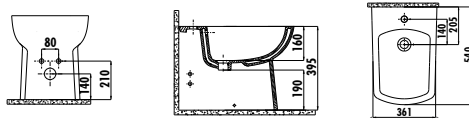

LR500-00CB00E-0000	Lara Back to Wall Bidet

Qty of Pallet: Bidet 24 • Weight: Bidet 28,15 kg