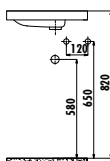

TP025-00CB00E-0000

Elmas Washbasin 25x45 cm

Qty of Pallet: Washbasin 200 • Weight: Washbasin 6,58 kg

*Limited in Stock