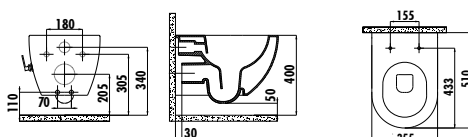

There is only hidden connection for the self cleaning pipe&internal mechanism
Not suitable for side connection.

FE322-34CB00E-0001	Free Rim-Off Wall Hung Pan Combined Bidet with Integrated Bidet Faucet (Cold)
FE322-34CB00E-0002	Free Rim-Off Wall Hung Pan Combined Bidet with Integrated Bidet Faucet (Hot+Cold)
KC0903.02.0000E	Duck Duroplast Soft Closing Seat&Cover - White

Qty of Pallet: Pan 24 • Qty of Box: Seat&Cover 10 Weight: Pan 26,83 kg • Seat&Cover 2,55 kg