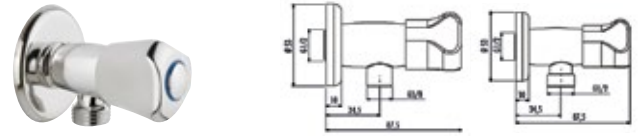

MS.AC338

Alfa Volan Angle Valve
1/2" - 3/8" (Chrome)
MS.AC300P
Big Volan Angle Valve
1/2" - 1/2" (Chrome)

Qty of Box: 50 Weight: AC388 0,37kg, AC300P 0,35kg