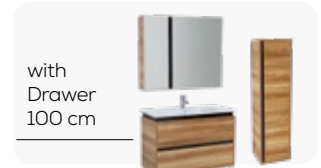

VERTI

WITH
DRAWER
OR DOOR,
AS YOU
WISH