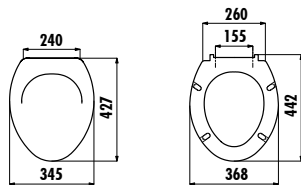

KC0702.01.0000E

Cinar Duroplast Seat & Cover with Metal Hinge - White

KC0701.01.0000E

Cinar Duroplast Seat&Cover with Plastic Hinge - White

Qty of Box: Seat&Cover 10 • Weight: Seat&Cover 2,05 kg