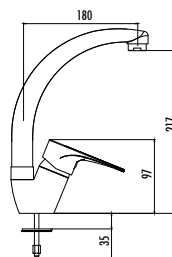

Qty of Box: 12 Weight: 1,43kg

BT.VG7507

Vega Kitchen Faucet

- The length of the discharge end is 180 mm
- The height of the discharge end is 217 mm
- Long lasting 35 mm ceramic cartridge
- Swing pipe

Qty of Box: 8 Weight: 1,69kg