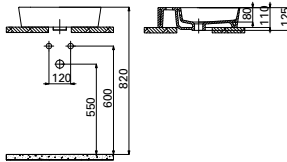

reddot winner 2021

LP046-00CB00E-0000

Loop Square Bowl Washbasin 45 cm

Qty of Pallet: 40 • Weight: Washbasin 6,74 kg