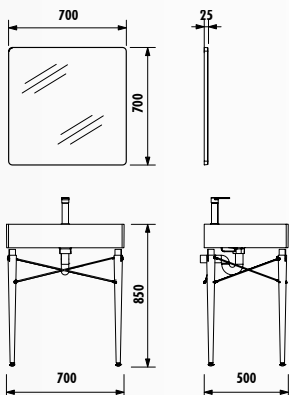

Legno 70 Set

Legno High Cabinet