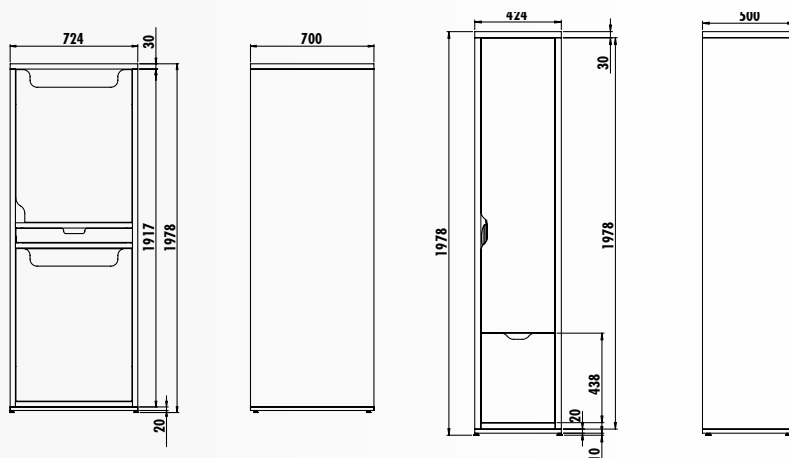

Scan the QR code for watching the product video.

Machine and Mop Cabinet

BODY & DOOR	ANTHRA-CITE	WHITE
CM2070.01	.AN	.BB
MB2200.01		

MATERIAL	METAL ACCESSORIES	FLAKE BOARD
	<input checked="" type="checkbox"/>	<input checked="" type="checkbox"/>