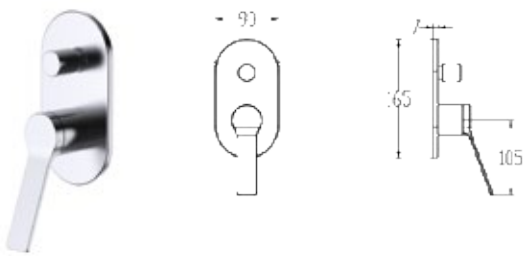

- Concealed Box
- Two Ways Diverter

Qty of Box: 12 Weight: 0,987 kg

BT.RT01 Ritmo Concealed Shower Spout

- The length of the discharge end is 206 mm

Qty of Box: 50 Weight: 0,391 kg

RITMO NEW

BT.RT1500GR

Ritmo Basin Faucet - Metallic Grey
 • The length of the discharge end is 135 mm
 • The height of the discharge end is 125 mm
 • Long lasting 35 mm ceramic cartridge