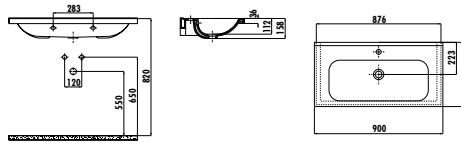

ID090-00CB00E-0000

Ideal Washbasin 90 cm

Qty of Pallet: Washbasin 24 • Weight: Washbasin 22,37 kg