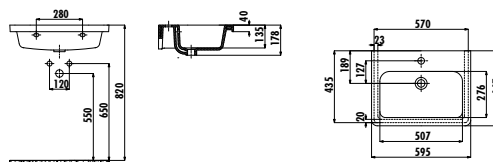

IP060-00CB00E-0000

Ipek Washbasin 60 cm

Qty of Pallet: Washbasin 30 • Weight: Washbasin 16,72 kg