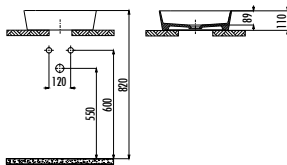

LP040-00CB00E-0000

Loop Square Bowl Washbasin 40 cm

Qty of Pallet: 40 • Weight: Washbasin 6,74 kg