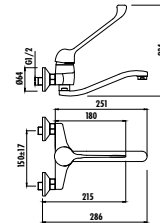

Qty of Box: 12 • Weight: 1.55 kg
Recommended to use with FA002 filtered angle valve.

BT.HM1106

Applique Basin Faucet

- Long lasting 40 mm ceramic cartridge
- Length of discharge end 200 mm.
- Long and ergonomic handle for easy control
- Swing Pipe
- Flowrate is 8lt/dk
- Working pressure is 3-4 bar