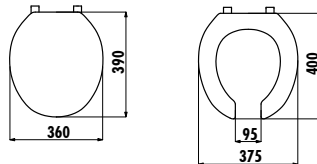

HANDICAP

KC0403.01.0000E	Duroplast Soft Closing Seat&Cover - White

Qty of Box: Seat&Cover 10 • Weight: Seat&Cover 2,9 kg