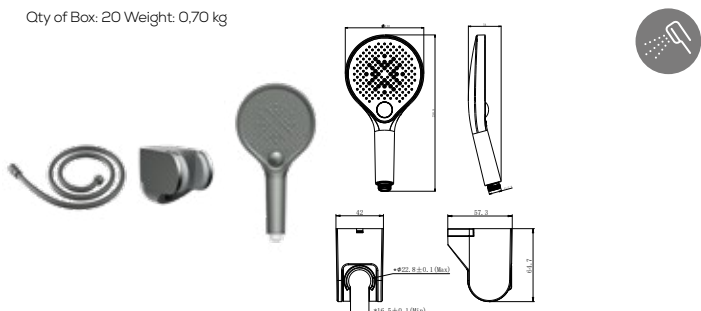

DS.SH130GR Shower handle set - Metallic Gray

Qty of Box: 20 Weight: 0,70 kg