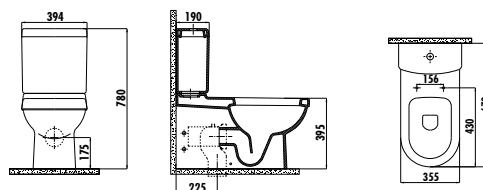

VT360-11CB00E-0000	Vitroya Back to Wall Pan
VT360-00CB00E-0000	Vitroya Back to Wall Pan Combined Bidet
VT410-00CB00E-0000	Vitroya Cistern
KC0103.03.0000E	Amasra Ultima Duroplast Soft Closing Seat&Cover - White

Qty of Pallet: Pan 15 • Cistern 75 • Seat&Cover 10 Weight: Pan 28,64 kg • Cistern 14,02 kg • Seat&Cover 2,35 kg