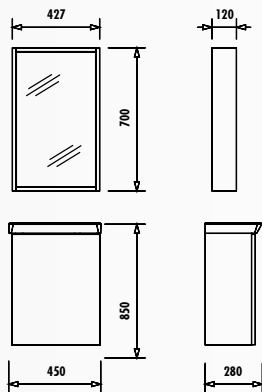

Anthracite & Light Walnut

Anthracite & Kansas

WASHBASIN UNIT

LED MIRROR

HIGH CABINET

M10045.00

M11045.00

M12140.00

DIMENSIONS (WxHxD) mm 450x850x280

427x700x120

350x1400x250

Adaptable Washbasin: MY045

Mio 45 Set