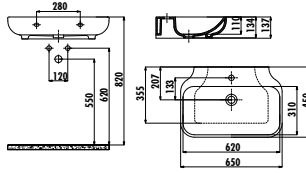

FREE

FE065-00CB00E-0000

Free Top Counter Washbasin 65 cm

Qty of Pallet: Washbasin 24 • Weight: Washbasin 16,5 kg