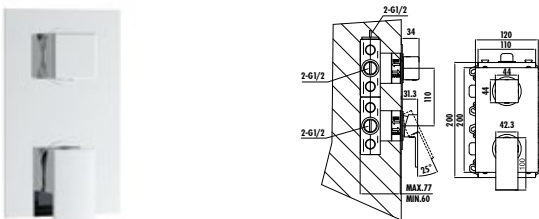

BT.DSU3002

Concealed Shower Faucet
- 3 ways (Surface mounted)

Qty of Box: 20 Weight: 0,81 kg
It is just given together surface mounted parts.