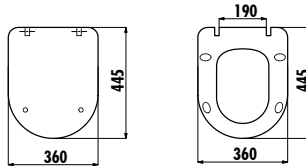

TEFEN

KC2203.01.0000E	Tefen Duroplast Soft Closing Seat&Cover - White
KC2202.01.0000E	Tefen Duroplast Seat&Cover with Metal Hinge - White
KC2201.01.0000E	Tefen Duroplast Seat&Cover with Plastic Hinge - White

Qty of Box: Seat&Cover 10 • Weight: Seat&Cover 2,55-2,35-2,41 kg