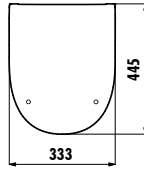

DUROPLAST SEAT&COVERS

ESSERE

KC3203.01.0000E

Essere Duroplast Soft Closing Seat&Cover - White

Qty of Box: Seat&Cover 5 • Weight: Seat&Cover 3,200 kg