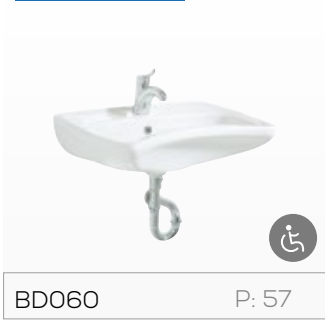

LR310

P: 47

Sanitary Ware Products / Wall Hung Bidets

Sanitary Ware Products / Back to Wall Bidets

Sanitary Ware Products / Handicap & Kids Products

HANDICAPPED

KID

CORNER

Sanitary Ware Products / Half Pedestal Washbasins

		 Size: 65-60-55 cm	 Size: 35-45-40-55 cm
PA055 P: 51	SL060 P: 46	SEDEF P: 49	OVAL (TP) P: 73-74
		 Size: 45-50 cm	
OVAL (TP030) P: 74	OVAL (TP040) P: 74	KEY P: 73	VT056 P: 44
			
LR060 P: 48	LR060 P: 48		