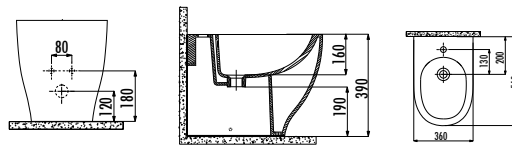

There is only hidden connection for the self cleaning pipe&internal mechanism.

MA500-00CB00E-0000 Mare Back to Wall Bidet

Qty of Pallet: Bidet 25 • Weight: Bidet 28,20 kg