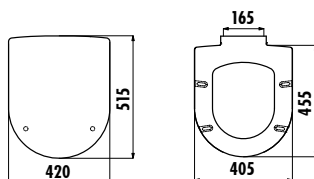

GRANDE

KC1403.01.0000E

Grande Duroplast Soft Closing Seat&Cover - White

Qty of Box: Seat&Cover 10 • Weight: Seat&Cover 3,85 kg