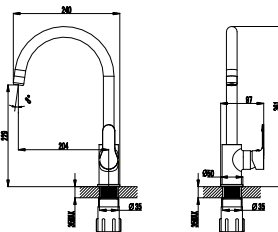

BT.SO8500

Solo Kitchen Faucet

- The length of the discharge end is 204 mm
- The height of the discharge end is 229 mm
- Long lasting 35 mm ceramic cartridge

Qty of Box: 8 Weight: 1,78kg