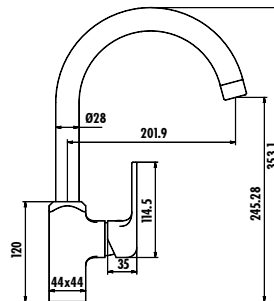

Be smart,
every drop
counts

BT.CT8500

City Kitchen Faucet

- The length of the discharge end is 201,9 mm
- The height of the discharge end is 245,28 mm
- Long lasting double stage 35mm ceramic cartridge

Qty of Box: 8 Weight: 2,05kg