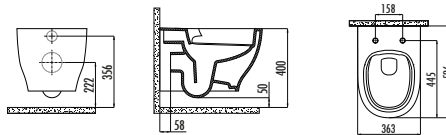

MA321-11CB00E-0000 Mare Rim-Off Wall Hung Pan

MA321-00CB00E-0000 **Mare Rim-Off Wall Hung Pan Combined Bidet**

KC1703.02.0000E Mare Duroplast Soft Closing Seat&Cover - White

Qty of Pallet: Pan 24 Qty of Box: Seat&Cover 10 Weight: Pan 28,16