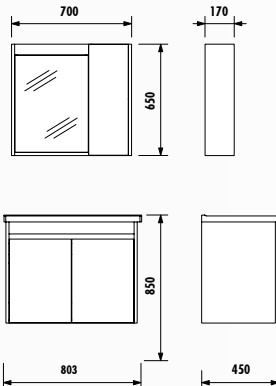

LINK

	WASHBASIN MODULE	TOP CABINET	HIGH CABINET
100 cm	LK0100.00	LK1090.00	LK2145.00
80 cm	LK0080.00	LK1070.00	
60 cm	LK0060.00	LK1050.00	

BODY & DOOR	ARKADIA ANTHRACITE	ARKADIA WHITE	ARKADIA
LK0100.00	.ARA	.ARB	.AR
LK0080.00			
LK0060.00			
LK1090.00			
LK1070.00			
LK1050.00			
LK2145.00			

MATERIAL: MDF LAM

MIRROR LED COLOR: DAYLIGHT

SPECIFICATIONS:

DIMENSIONS (WxHxD) mm
1000x850x450 / 803x850x450 / 596x850x450

900x650x170 / 700x650x170 / 500x650x170

450x170x320

Adaptable Washbasin: ID100, ID080, ID060

Link 80 Set