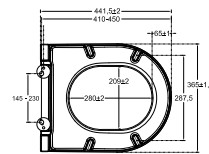

INTERNAL MECHANISMS

IT1040

Full Shrouded Cistern
Internal Mechanism

Qty of Box: 4 • Weight: 2,45 kg

IT1050

Semi Shrouded Cistern
Internal Mechanism

Qty of Box: 8 • Weight: 2,15 kg

IT5360-1