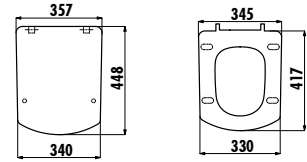

SORTI

KC2103.01.0000E	Sorti Duroplast Soft Closing Seat&Cover - White
KC2102.01.0000E	Sorti Duroplast Seat & Cover with Metal Hinge - White (Adaptable with TP326 - TH360 - SR310 Pans.)
KC2102.02.0000E	Sorti Duroplast Seat & Cover with Metal Hinge - White (Adaptable with SR320 pan.)

Qty of Box: Seat&Cover 10 Weight: Seat&Cover 2,55- 2,35kg

TEFEN

KC2203.01.0000E	Tefen Duroplast Soft Closing Seat&Cover - White
KC2202.01.0000E	Tefen Duroplast Seat&Cover with Metal Hinge - White
KC2201.01.0000E	Tefen Duroplast Seat&Cover with Plastic Hinge - White

Qty of Box: Seat&Cover 10 • Weight: Seat&Cover 2,55-2,35-2,41 kg

SH DUROPLAST

KC1803.01.0000E	SH Duroplast Soft Closing Seat&Cover - White

Qty of Box: Seat&Cover 10 • Weight: Seat&Cover 2,75 kg

TREND

KC2303.01.0000E	Trend Duroplast Soft Closing Seat&Cover - White
KC2302.01.0000E	Trend Duroplast Seat & Cover with Metal Hinge - White

Qty of Box: Seat&Cover 10 • Weight: Seat&Cover 3,35-2,94 kg