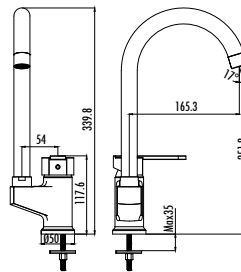

BT.VG8640

Vega Kitchen Faucet

- The length of the discharge end is 165,3 mm
- The height of the discharge end is 251,8 mm
- Long lasting 35 mm ceramic cartridge (Raised with feet) • Swing pipe

Qty of Box: 12 Weight: 1,43kg