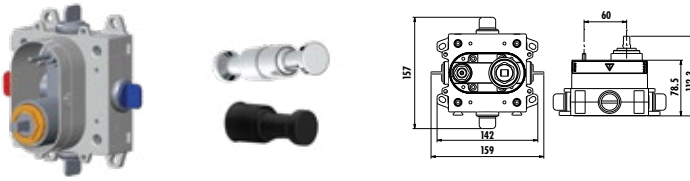

Concealed Shower Systems

BT.DSA2000
BT.DSA2000S

Concealed Shower Faucet 2 ways (Flush mounted)
Concealed Shower Faucet 2 ways (Flush mounted) - Black
• Long lasting 35mm ceramic cartridge

Qty of Box: 12 Weight: 1,53 kg
Surface mounted parts are given together. This product must be used as two way outlet.