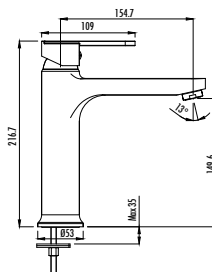

BT.VG1841

1. Vega Medium Length Basin Faucet
2. The length of the discharge end is 154,7 mm
   - The height of the discharge end is 149 mm
   - Long lasting 35 mm ceramic cartridge (Raised with feet)

Qty of Box: 12 Weight: 1,35kg