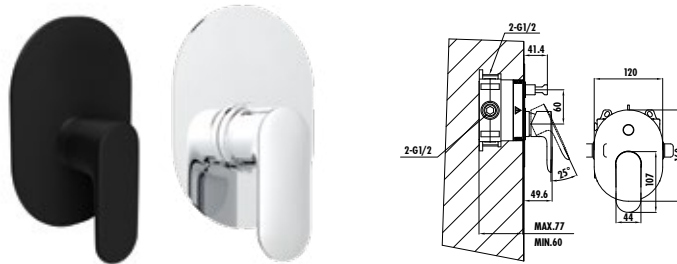

BT.DSU2001
BT.DSU2001S

Concealed Shower Faucet 2 Ways Flush Mounted
Concealed Shower Faucet 2 Ways Flush Mounted - Black
- 2 ways (Surface mounted)

Qty of Box: 20 Weight: 0,62 kg
It is just given together surface mounted parts.