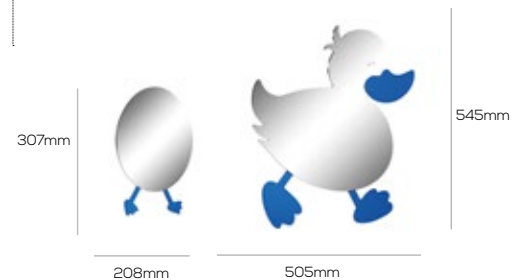

MA.BR20216B Royale Toilet Brush&Holder - Wall Mounted - Blue - Frosted Glass

Qty of Box: 40 Weight: 0,93 kg

MA.DC30035-AB Ducky Mirror Big Duck Figure Blue
MA.DC30035-BB Little Egg Figure Blue

Qty of Box: 10
Weight: Big Mirror 2,55 kg Little Mirror 1,05 kg