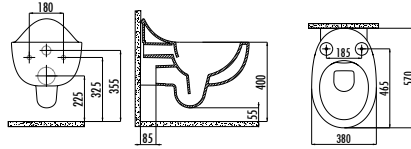

SET0027.014	FG321-11CB00E-0000	Foglia Rim-Off Wall Hung Pan
	FG321-00CB00E-0000	Foglia Rim-Off Wall Hung Pan Combined Bidet
	KC2703.01.0000E	Foglia Duroplast Soft Closing Seat&Cover - White

Qty of Pallet: Pan Set* 12 • Qty of Box: 1 Set • Set Weight: 32,4 kg

This product packed with its' adaptable seat&cover.
There is only hidden connection for the self cleaning pipe&internal mechanism.

SET0027.015	FG350-11CB00E-0000	Foglia Rim-Off Back to Wall Pan
	FG350-00CB00E-0000	Foglia Rim-Off Back to Wall Pan Combined Bidet
	KC2703.01.0000E	Foglia Duroplast Soft Closing Seat&Cover - White

Qty of Pallet: Pan Set* 25 • Qty of Box: 1 Set • Set Weight: 32,84 kg

This product packed with its' adaptable seat&cover.
There is only hidden connection for the self cleaning pipe&internal mechanism.