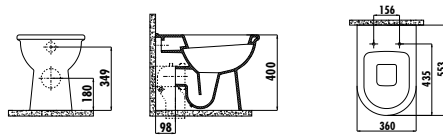

SL320-11CB00E-0000	Selin Wall Hung Pan
SL320-00CB00E-0000	Selin Wall Hung Pan Combined Bidet
KC2203.01.0000E	Tefen Duroplast Soft Closing Seat&Cover - White

Qty of Pallet: Pan 24 • Qty of Box: Seat&Cover 10 Weight: Pan 21,47 kg • Seat&Cover 2,55 kg