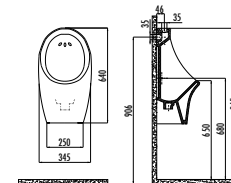

TP611-00CB00E-0000	Urinal (Inlet from top)

Qty of Pallet: 33 • Weight: Urinal 17,48 kg