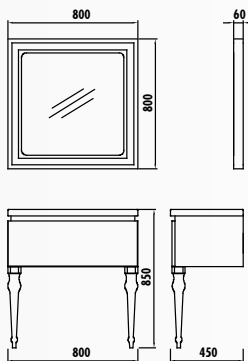

DIMENSIONS
(WxHxD) mm

800x800x60

800x850x450 / 700x900x48

Adaptable Washbasin: IPO80

Art 85 Set

Art 85 + Antique Mirror Set

BODY & DOOR

BRIGHT
WHITE