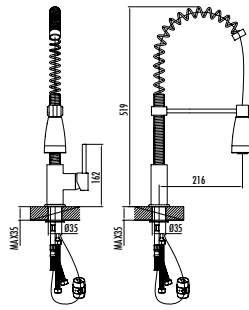

BT.MF9910L

Spiral Kitchen Faucet

- The length of the discharge end is 216 mm
- The height of the discharge end is 160 mm
- Functional hand shower & stainless spiral
- Long lasting 35 mm ceramic cartridge • Swing pipe

Qty of Box: 4 Weight: 3,55kg