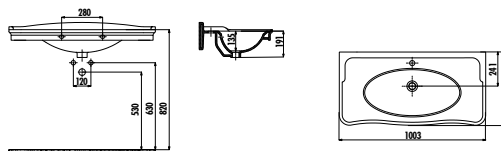

ANTIK SERIES

AN100-00CB00E-0000

Antik Washbasin 100 cm

Qty of Pallet: Washbasin 20 • Weight: Washbasin 27,67 kg