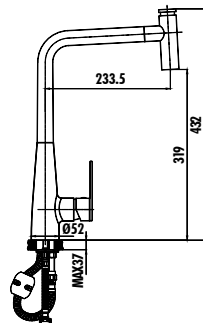

BT.MF8555

Kitchen Faucet 2 Functions (spiral)

- The length of the discharge end is 233,5 mm
- The height of the discharge end is 319 mm
- Long lasting 35 mm ceramic cartridge

Qty of Box: 14 Weight: 2,21kg