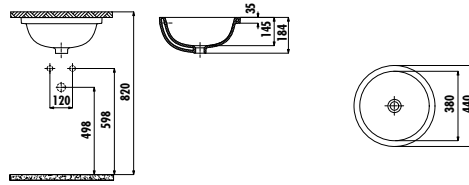

MARE

MA037-00CB00E-0000 Mare Under Counter Washbasin 38x38 cm

Qty of Pallet: Washbasin 40 • Weight: Washbasin 8,98 kg