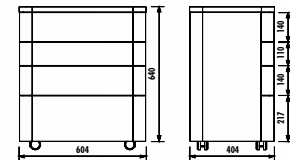

Foglia Mobile Low Unit