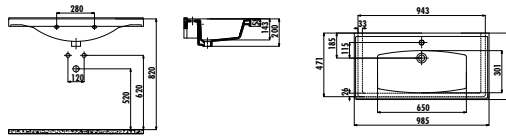

VANITY WASHBASINS

SERA SERIES

TF200-00CB00E-0000

Sera Washbasin 100 cm

Qty of Pallet: Washbasin 20 • Weight: Washbasin 26,68 kg