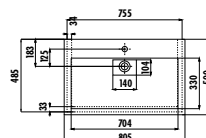

ID060-00CB00E-0000

Ideal Washbasin 60 cm

Qty of Pallet: Washbasin 30 • Weight: Washbasin 15,60 kg

VANITY WASHBASINS

EPIC SERIES

EPO80-00BM00E-0000

Epic Washbasin 80 cm - Matt Basalt

Qty of Pallet: Washbasin 20 • Weight: Washbasin 24,38 kg