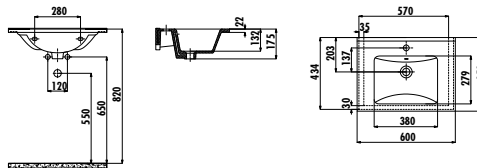

SU060-00CB00E-0000

Su Washbasin 60 cm

Qty of Pallet: Washbasin 30 • Weight: Washbasin 13,99 kg