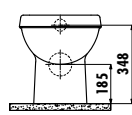

VT350-11CB00E-0000	Vitroya Back to Wall Pan
VT350-00CB00E-0000	Vitroya Back to Wall Pan Combined Bidet
KC0103.03.0000E	Amasra Ultima Duroplast Soft Closing Seat&Cover - White

Qty of Pallet: Pan 25 • Qty of Box: Seat&Cover 10 Weight: Pan 26 kg • Seat&Cover 2,35 kg