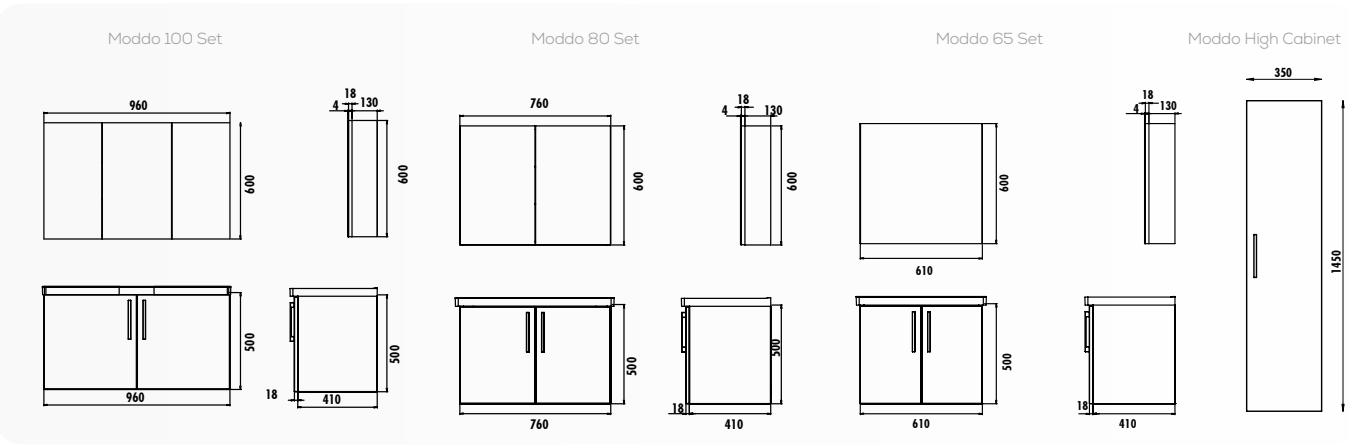

180 During installation, the product's dimensions should be measured if precision is required.