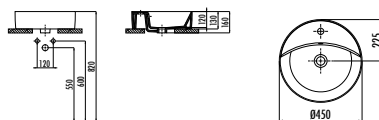

Nice Top Counter Washbasin Ø45 cm

Qty of Pallet: Washbasin 40 Weight: Washbasin 11,41 kg

5 MM

NC046-00CB00E-0000

Nice Top Counter Washbasin Ø45 cm

Qty of Pallet: Washbasin 40 Weight: Washbasin 12,04 kg

5 MM