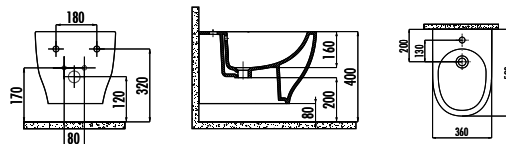

MA510-00CB00E-0000 Mare Wall Hung Bidet

Qty of Pallet: Bidet 24 • Weight: Bidet 22,92 kg