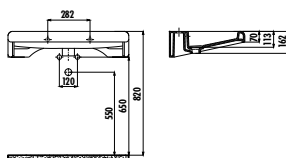

ID060-00CB00E-0000

Ideal Washbasin 60 cm

Qty of Pallet: Washbasin 30 • Weight: Washbasin 15,60 kg

VANITY WASHBASINS

EPIC SERIES

EPO80-00BM00E-0000

Epic Washbasin 80 cm - Matt Basalt

Qty of Pallet: Washbasin 20 • Weight: Washbasin 24,38 kg