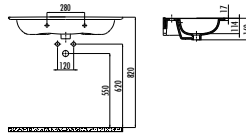

VANITY WASHBASINS

ERINE SERIES

ER100-00CB00E-0000

Erine Washbasin 100 cm

Qty of Pallet: Washbasin 24 • Weight: Washbasin 23,05 kg

ER085-00CB00E-0000

Erine Washbasin 85 cm

Qty of Pallet: Washbasin 24 • Weight: Washbasin 19,1 kg