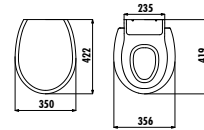

KC0903.03.0000E

Duck Thermoplast Soft Closing Seat&Cover

Qty of Box: Seat&Cover 10 • Weight: Seat&Cover 1,634 kg

KC0803.01.0000E

Kid+Parents Thermoplast Soft Closing Seat&Cover - White

Qty of Box: Seat&Cover 5 • Weight: Seat&Cover 2,38 kg