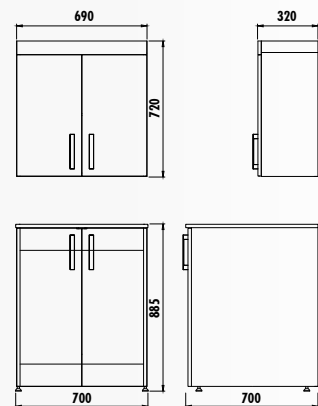

Star Washing Machine Cabinet

It will be removed from the product range on 30.06.2023.