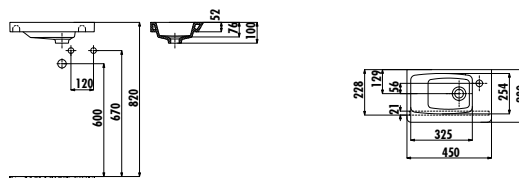

MY045-00CB00E-0000

Memory Washbasin 30x45 cm

Qty of Pallet: Washbasin 150 • Weight: Washbasin 6,88 kg