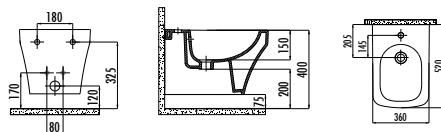

Qty of Pallet: Bidet 24 • Weight: Bidet 22,92 kg

VITROYA

VT056-00CB00E-0000	Vitroya Washbasin 56 cm
VT253-00CB00E-0000	Vitroya Thin Full Pedestal

Qty of Pallet: Washbasin + Full Pedestal 15 Qty of Box: 1 Set (Please look at logistic table) Weight: Washbasin 17,31 kg • Full Pedestal 9,71 kg