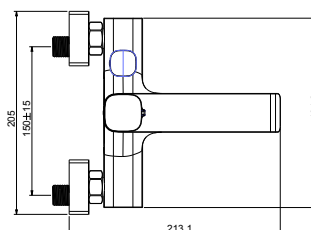

BT.AL2500

Alfa Basin Faucet

- The length of the discharge end is 185 mm
- Long lasting 35 mm ceramic cartridge

Qty of Box: 8 Weight: 1,37 kg