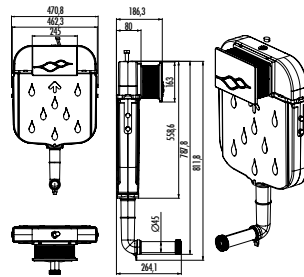

GR5007

Concealed Cistern for Back to Wall Pans 3-6 L

Weight: 4,90 kg