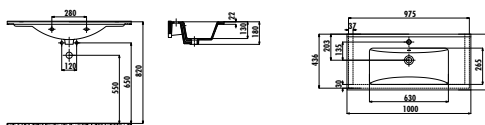

SU100-00CB00E-0000

Su Washbasin 100 cm

Qty of Pallet: Washbasin 24 • Weight: Washbasin 21,87 kg