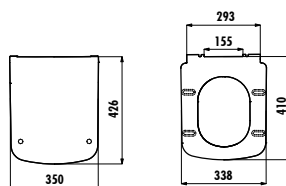

SOLO

KC2003.02.0000E Solo Duroplast Soft Closing Seat&Cover - White

Qty of Box: Seat&Cover 10 • Weight: Seat&Cover 2,8 kg