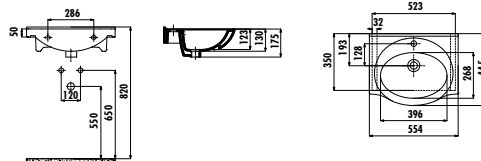

Etol Washbasin 65 cm

Qty of Pallet: Washbasin 30 • Weight: Washbasin 18,33 kg

ET155-00CB00E-0000

Etol Washbasin 55 cm

Qty of Pallet: Washbasin 40 • Weight: Washbasin 13,97 kg

ET045-00CB00E-0000

Etol Washbasin 45 cm