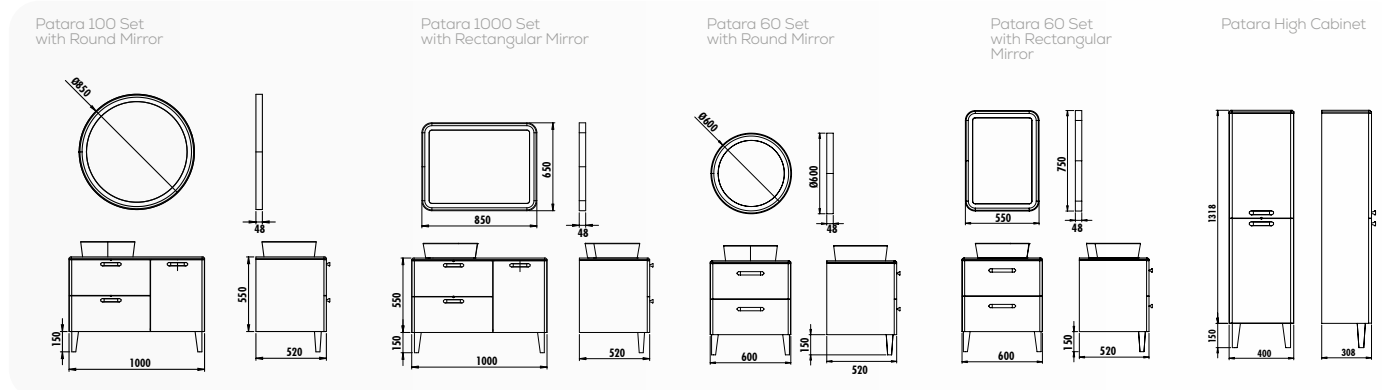

SPECIFICATIONS |

Adaptable Washbasin: LP040 - LP140

DIMENSIONS (WxHxD) mm | 1000x550x520 600x550x520 | 400x1470x310

KAYRA

WITH
DRAWER
OR DOOR,
AS YOU
WISH

	WASHBASIN MODULE	LED MIRROR	MINI TOP CABINET	HIGH CABINET
100 cm with Door	KY0100.01	KY4001.01	KY1030.01	KY2130.01
100 cm with Drawer	KY0100.42			
80 cm with Door	KY0080.01			
80 cm with Drawer	KY0080.42			
60 cm with Door	KY0060.01			
60 cm with Drawer	KY0060.42			