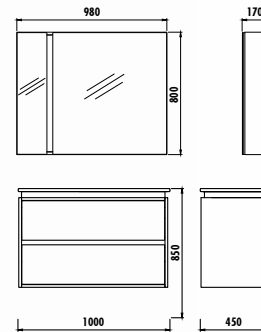

Verti 100 Set (with
Drawer)

Verti High Cabinet