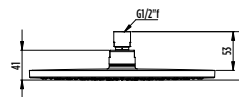

Qty of Box: 28 Weight: 0.68 kg

You can scan the QR code to visit the relevant link.

DS.SH360

25" Water Saving Head Shower (Round)

Qty of Box: 28 Weight: 0.60 kg

Shower Drains

YS.DK633 YS.DK640 YS.DK650 YS.DK660 YS.DK680	Stainless Steel Grid Plastics Body Shower Drains 33cm Ø50 33x7x8 cm 40x7x8 cm 50x7x8 cm 60x7x8 cm 80x7x8 cm
--	---