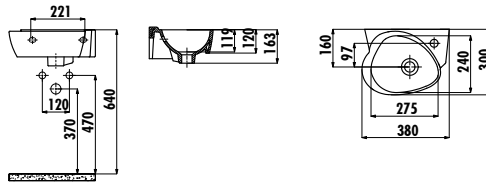

CK035-00CB00E-FF00

Kid Washbasin 38 cm Decorated

Qty of Pallet: 75 • Weight: Washbasin 8,52 kg