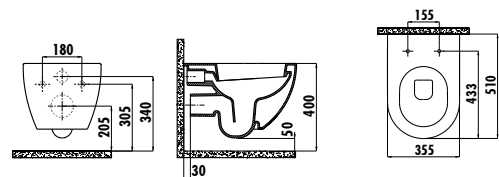

FE320-11CB00E-0000	Free Wall Hung Pan
FE320-00CB00E-0000	Free Wall Hung Pan Combined Bidet
KC0903.02.0000E	Duck Duroplast Soft Closing Seat&Cover - White

FE320-11SM00E-0000	Free Wall Hung Pan - Matt Black
FE320-00SM00E-0000	Free Wall Hung Pan Combined Bidet - Matt Black
KC0903.01.1400E	Duck Duroplast Soft Closing Matt Black Seat&Cover

FE320-11AM00E-0000	Free Wall Hung Pan - Matt Anthracite
FE320-00AM00E-0000	Free Wall Hung Pan Combined Bidet - Matt Anthracite
KC0903.01.0400E	Duck Duroplast Soft Closing Matt Anthracite Seat&Cover

FE320-11BM00E-0000	Free Wall Hung Pan - Matt Basalt
FE320-00BM00E-0000	Free Wall Hung Pan Combined Bidet - Matt Basalt
KC0903.01.0600E	Duck Duroplast Soft Closing Matt Basalt Seat&Cover

FE320-11CM00E-0000	Free Wall Hung Pan - Matt Cappuccino
FE320-00CM00E-0000	Free Wall Hung Pan Combined Bidet - Matt Cappuccino
KC0903.01.0800E	Duck Duroplast Soft Closing Matt Cappuccino Seat&Cover

FE320-11MB00E-0000	Free Wall Hung Pan - Matt Pearl White
FE320-00MB00E-0000	Free Wall Hung Pan Combined Bidet - Matt Pearl White
KC0903.01.0100E	Duck Duroplast Soft Closing White Matt Seat&Cover

*This product are packed in one box with its same color seat&cover.

Qty of Pallet: Pan + Seat&Cover 24
Qty of Box: 1 Set (Please look at the logistic table)
Weight: Pan 24,68 kg • Seat&Cover 2,55 kg

Decorated and colored products, are produced by the time given after order.

There is only hidden connection for the self cleaning pipe&internal mechanism Not suitable for side connection.