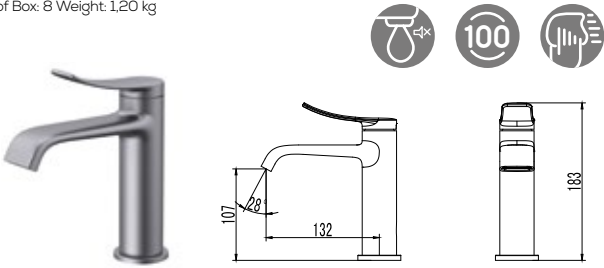

BT.LU1500GR Lua Basin Faucet - Metallic Grey
• The length of the discharge end is 132 mm
• The height of the discharge end is 107 mm
• Long lasting 35 mm ceramic cartridge

Qty of Box: 8 Weight: 1,20 kg