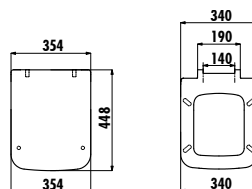

BENE

KC0503.01.0000E	Bene Duroplast Soft Closing Seat&Cover - White
KC0502.01.0000E	Bene Duroplast Seat & Cover with Metal Hinge - White

Qty of Box: Seat&Cover 10 • Weight: Seat&Cover 2,35 - 2,05 kg