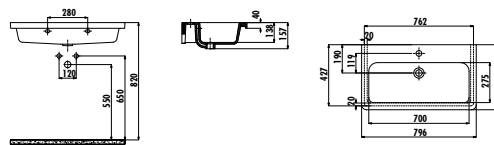

IPEK SERIES

IP080-00CB00E-0000

Ipek Washbasin 80 cm

Qty of Pallet: Washbasin 24 • Weight: Washbasin 21,52 kg

IP070-00CB00E-0000

Ipek Washbasin 70 cm

Qty of Pallet: Washbasin 24 • Weight: Washbasin 19,48 kg

IP060-00CB00E-0000