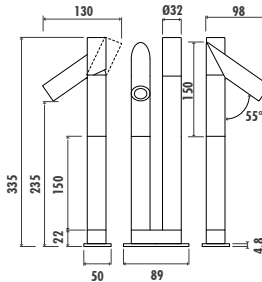

BT.ST6500

Straw Long Basin Faucet

- The length of the discharge end is 130 mm
- The height of the discharge end is 235 mm
- Long lasting ceramic cartridge

Qty of Box: 4 Weight: 1,57 kg