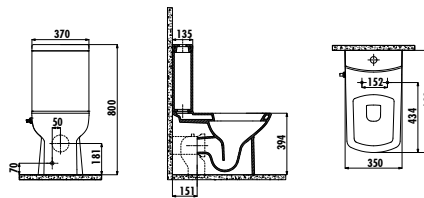

LR360-34CB00E-0001	Lara Back to Wall Pan Combined Bidet with Integrated Bidet Faucet (Cold)
LR410-00CB00E-0000	Lara Cistern
KC1603.01.0000E	Lara Duroplast Soft Closing Seat&Cover - White

Qty of Pallet: Pan 15 • Cistern 85 • Seat&Cover 10 Weight: Pan 28,89 kg • Cistern 12,35 kg • Seat&Cover 2,32 kg