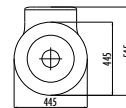

SET0027.013	FG145-00CB00E-0000	Foglia Top Counter Bowl Washbasin 45cm
	SF.SF6088	Washbasin Siphon - Z Type
	SF.SF066	Basin Waste G1 1/4"

Qty of Pallet: Washbasin Set* 40 • Qty of Box: 1 Set Set Weight: 8,89 kg

*All set parts are packed together.