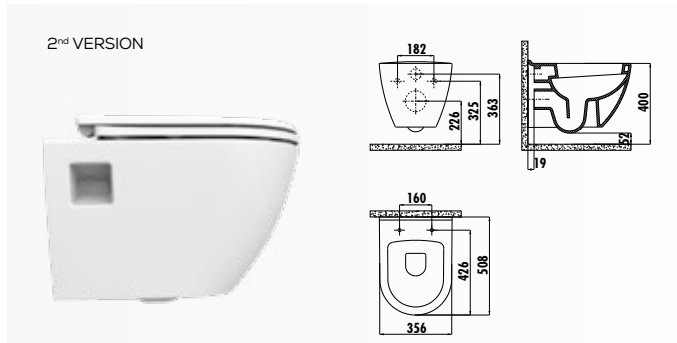

TP325-00SM00E-0000	Terra Wall Hung Pan Combined Bidet-Matt Black
TP325-11SM00E-0000	Terra Wall Hung Pan - Matt Black
TP325-50SM00E-0000*	Terra Wall Hung Pan Combined Bidet-Matt Black
TP325-51SM00E-0000*	Terra Wall Hung Pan - Matt Black
KC0903.01.1400E	Duck Duroplast Soft Closing Seat&Cover - Matt Black

TP325-11CB00E-CA00	Terra Wall Hung Pan - Golden Flower Decorated
TP325-00CB00E-CA00	Terra Wall Hung Pan Combined Bidet - Golden Flower Decorated
TP325-51CB00E-CA00*	Terra Wall Hung Pan - Golden Flower Decorated
TP325-50CB00E-CA00*	Terra Wall Hung Pan Combined Bidet - Golden Flower Decorated
KC0103.03.0000E	Amasra Ultima Duroplast Soft Closing Seat&Cover - White