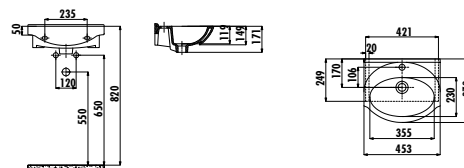

ET045-00CB00E-0000

Etol Washbasin 45 cm

Qty of Pallet: Washbasin 50 • Weight: Washbasin 10,77 kg