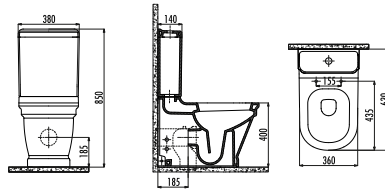

ANTIK

AN100-00CB00E-0000	Antik Washbasin 100 cm
KL270-00CB00E-0000	Antik Full Pedestal (2 Pcs)

Qty of Pallet: Washbasin 20 Qty of Box: Washbasin 1 • Antik Pedestal 2 Weight: Washbasin 27,67 kg • 2 pcs Antik Pedestal 9,2 kg

AN080-00CB00E-0000	Antik Washbasin 80 cm
KL270-00CB00E-0000	Antik Full Pedestal (2 Pcs)

Qty of Pallet: Washbasin 20 Qty of Box: Washbasin 1 • Antik Pedestal 2 Weight: Washbasin 24,25 kg • 2 pcs Antik Pedestal 9,2 kg

AN360-11CB00E-0000	Antik Back to Wall Pan
AN360-00CB00E-0000	Antik Back to Wall Pan Combined Bidet
AN410-00CB00E-0000	Antik Cistern
KC0303.01.0000E	Antik Duroplast Soft Closing Seat&Cover - White

Qty of Pallet: Pan 15 • Cistern 75 Qty of Box: Seat&Cover 10 Weight: Pan 34,35 kg • Cistern 14,8 kg • Seat&Cover 2,05 kg

There is only hidden connection for the self cleaning pipe&internal mechanism Not suitable for side connection.

AN510-00CB00E-0000	Antik Wall Hung Bidet

Qty of Pallet: Bidet 24 Weight: Bidet 24,10 kg