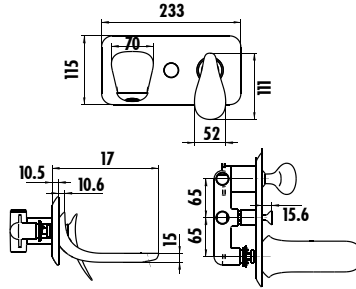

BT.FG2501

Foglia Concealed Bath Shower Faucet
• The length of the discharge end is 178 mm
• Long lasting 35 mm ceramic cartridge

Qty of Box: 6 Weight: 3,250 kg