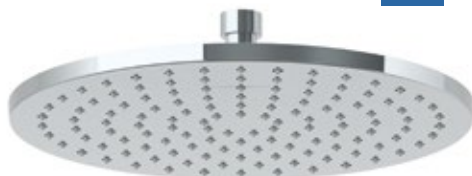

Qty of Box: 28 Weight: 0.68 kg

You can scan the QR code to visit the relevant link.

DS.SH360

25" Water Saving Head Shower (Round)

Qty of Box: 28 Weight: 0.60 kg

Shower Drains

YS.DK633 YS.DK640 YS.DK650 YS.DK660 YS.DK680	Stainless Steel Grid Plastics Body Shower Drains 33cm Ø50 33x7x8 cm 40x7x8 cm 50x7x8 cm 60x7x8 cm 80x7x8 cm
--	---