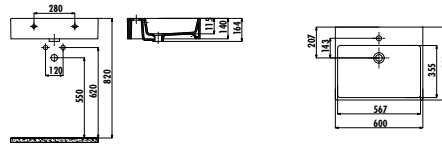

NX260-00CB00E-0000

Next Top Counter Washbasin 50x60 cm

Qty of Pallet: Washbasin 30 • Weight: Washbasin 20,08 kg