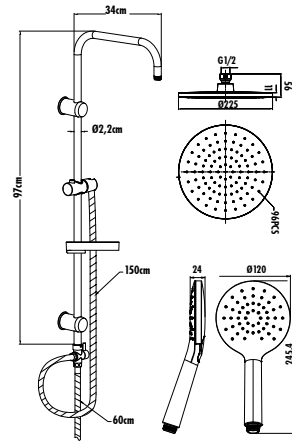

Shower Sets

WATERFALL

DSU.SH640

Sliding Shower Set

- Surface mounted • Stainless shower arm body • Single Function Ø 225 Oval shower head
- Single Function shower handle • Couple closey united spiral for connection shower faucet
- 150 cm hand shower flex hose • 2 ways diverter
- Soap dispenser mounting on body • Adjustable shower hook

Qty of Box: 10 Weight: 3,14 kg

It is suitable for Applique faucet and shower faucet. Shower faucet is not included.