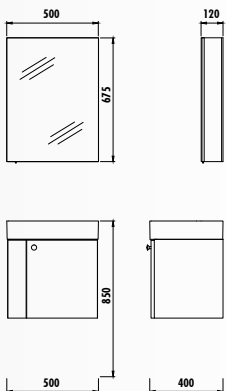

Font 50 Set

Adaptable Washbasin: NX242

MIRROR LED COLOR | DAYLIGHT

MATERIAL | MDF LAM

SPECIFICATIONS |