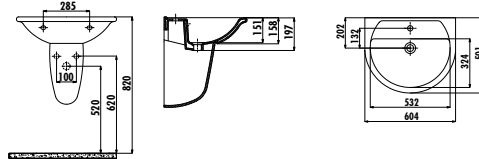

SL310-11CB00E-0000	Selin Back to Wall Pan
SL310-00CB00E-0000	Selin Back to Wall Pan Combined Bidet
SL410-00CB00E-0000	Selin Cistern
KC2203.01.0000E	Tefen Duroplast Soft Closing Seat&Cover - White

Qty of Pallet: Pan 15 • Cistern 75 • Qty of Box: Seat&Cover 10 Weight: Pan 31,03 kg • Cistern 12,67 kg • Seat&Cover 2,55 kg