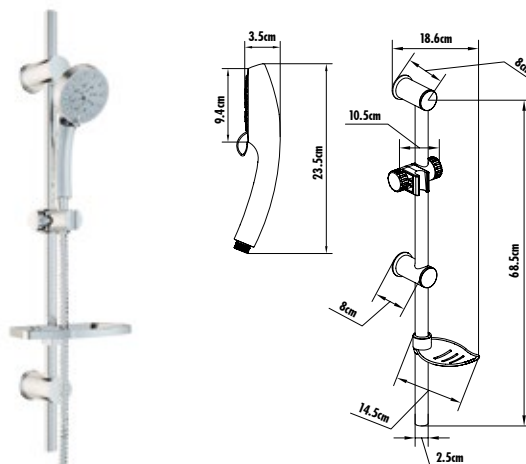

Qty of Box: 25 Weight: 1,13 kg

It is suitable for Applique faucet and shower faucet. Shower faucet is not included.

Shower Sets

MODE

DS.SH453

Sliding Shower Set 1F Square

- Surface mounted • Single Function shower handle
- Couple closey united spiral for connection shower faucet
- 150 cm hand shower flex hose • Soap dispenser mounting on body
- Adjustable shower hook