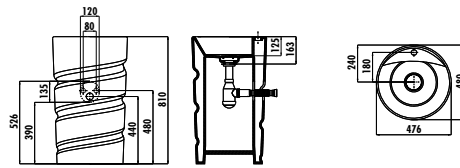

MONOBLOCK WASHBASINS

CL084-00CB00E-0000

Spiral Monoblock Washbasin - with Faucet Hole

Qty of Box: Washbasin 1 • Weight: Washbasin 36,68 kg