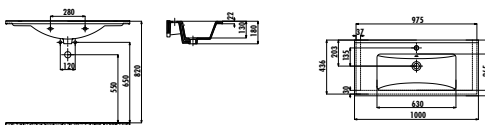

SU100-00AM00E-0000

Su Washbasin 100 cm - Matt Anthracite

Qty of Pallet: Washbasin 24 • Weight: Washbasin 21,87 kg