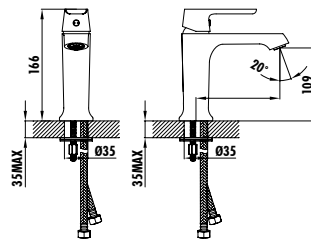

STILO

BT.SL1500

Stilo Basin Faucet

- The length of the discharge end is 125 mm
- The height of the discharge end is 109 mm
- Long lasting 35 mm ceramic cartridge (Raised with feet)
- For handle, changeable different colour silicons

Qty of Box: 8 Weight: 1,52kg

Interchangeable silicon handle covers in blue, green, gray and black

BT.SL2500

Stilo Bath Shower Faucet

- The length of the discharge end is 178 mm
- Long lasting 35 mm ceramic cartridge (Raised with feet)
- Locking diverter • For handle, changeable different colour silicons

Qty of Box: 6 Weight: 2,16kg