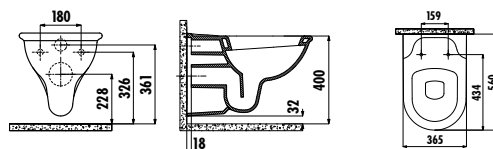

It will be removed from the product range on 30.06.2023.