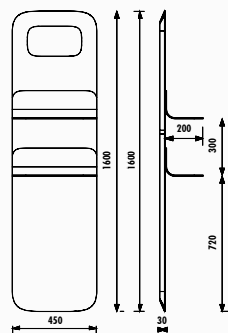

Foglia Mobile Low Unit

Foglia Curve Mirror

! Foglia products are produced according to the post-order deadline.

FL1045.04 • Foglia Full-Length LED Mirror Wall Unit
(450x1600x34 mm) (WxHxD)

FG045-00CB00E-0000 • Foglia Top Counter Washbasin with
Faucet Hole 45 cm