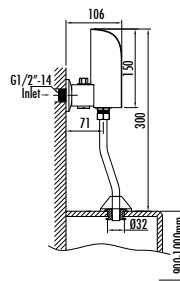

BT.ES3311

1. Urinal Flusher
2. Flush mounted system
   - 6V 4 pcs AAA alkaline battery

Qty of Box: 12 Weight: 0.83kg

Battery is not included.