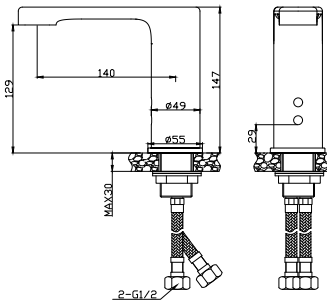

Be smart;
every drop
counts

TECHNO-S

BT.ES2400

Sensor Faucet AC/DC

- 220V AC+6V 4 pcs AAA alkaline battery
- The length of the discharge end is 140 mm
- The height of the discharge end is 128 mm

Qty of Box: 8 Weight: 1.91kg