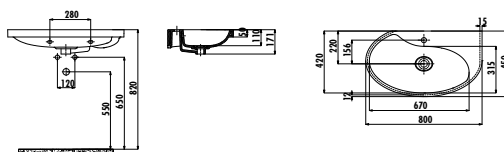

Decorated and colored products, are produced by the time given after order.