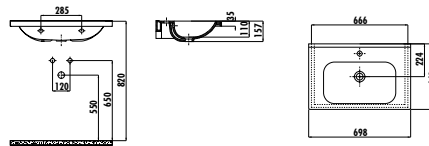

ID060-00CB00E-0000

Ideal Washbasin 60 cm

Qty of Pallet: Washbasin 30 • Weight: Washbasin 15,60 kg

VANITY WASHBASINS

EPIC SERIES

EPO80-00BM00E-0000

Epic Washbasin 80 cm - Matt Basalt

Qty of Pallet: Washbasin 20 • Weight: Washbasin 24,38 kg