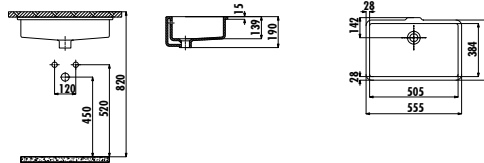

TP738-00CB00E-0000

Under Counter Washbasin 38x51 cm

Qty of Pallet: Washbasin 40 • Weight: Washbasin 11,59 kg