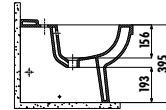

VT500-00CB00E-0000	Vitroya Back to Wall Bidet

Qty of Pallet: Bidet 25 • Weight: Bidet 24,38 kg