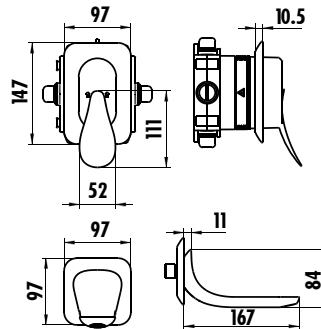

BT.FG4501

Foglia Concealed Bath Shower Faucet
• The length of the discharge end is 167 mm
• Long lasting 35 mm ceramic cartridge

Qty of Box: 6 Weight: 3,610 kg