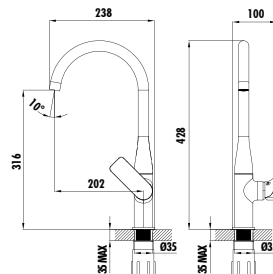

BT.FY8500

1. Faye Kitchen Faucet
2. The length of the discharge end is 202 mm
   - The height of the discharge end is 316 mm
   - Long lasting 35 mm ceramic cartridge

Qty of Box: 8 Weight: 2,55kg