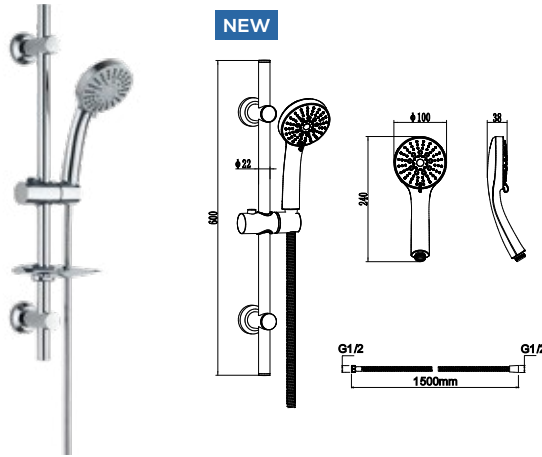

Shower Sets

ARIA

DS.SH425

Sliding Shower Set 5F

- Surface mounted • Stainless shower arm body • Single function shower handle
- Couple closey united spiral for connection shower faucet • 50 cm hand shower flex hose
- Soap dispenser mounting on body • Adjustable shower hook

Qty of Box: 10 Weight: 0,55 kg

It is suitable for applique faucet and shower faucet. Shower faucet is not included.