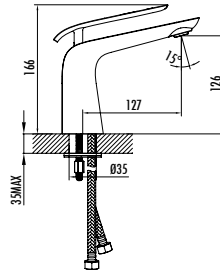

BLOOM

BT.BL1511-B

1. Bloom Basin Faucet - White
2. The length of the discharge end is 127 mm
   - The height of the discharge end is 126 mm
   - Long lasting Bloom basin cartridge

Qty of Box: 8 Weight: 1,97 kg