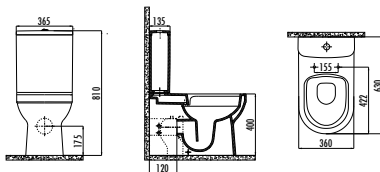

Qty of Pallet: Pan 15 • Cistern 85 Qty of Box: Seat&Cover 10 Weight: Pan 31,60 kg • Cistern 13,60 kg Seat&Cover 2,55 kg

LY360-11CB00E-0000	Lidya Back to Wall Pan
LY360-00CB00E-0000	Lidya Back to Wall Pan Combined Bidet
LY410-00CB00E-0000	Lidya Cistern
KC2903.01.0000E	Lidya Duroplast Soft Closing Seat&Cover - White