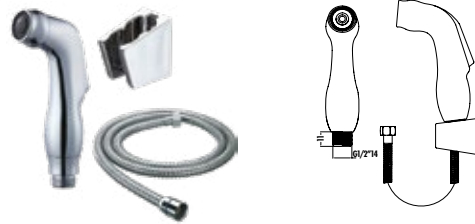

MS.HM4001

Concealed Time Delay Squatting Pan Flusher

Qty of Box: 5 Weight: 1,22kg

It should be 1" installation tubemin working press is 4-8 bar.

MS.PM4002

Time Delay Toilet Flusher 1"- 1"

Qty of Box: 32 Weight: 0,55kg

It should be 1" installation tubemin working press is 4-8 bar.

MS.PM3001

Concealed Time Delay Urinal Flusher

Qty of Box: 32 Weight: 0,55kg

MS.TA1060

Time Delay Tap

Qty of Box: 15 Weight: 0,99kg

MS.TA1050

Time Delay Tap (Wall Mounted)

Qty of Box: 15 Weight: 0,99kg

MS.PM3160

Time Delay Urinal Flusher

Qty of Box: 15 Weight: 0,53kg

MS.PM3000

Urinal Flusher 1/2"

Qty of Box: 40 Weight: 0,23kg

SF.H300

Bidet Spray Set

Qty of Box: 40 Weight: 0,45kg