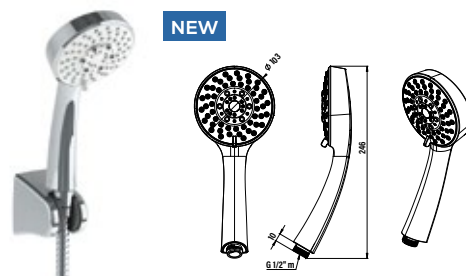

Qty of Box: 50 Weight: 0,78 kg

Shower Sets

SH114

Shower Handle Set 1F
 • Surface mounted • 1 functions shower handle
 • Couple closey united spiral for connection shower faucet
 • Regulable Bracket

Qty of Box: 40 Weight: 0,41 kg