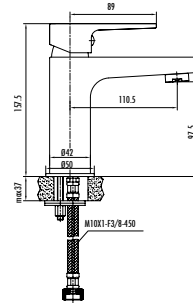

SHARP

BTU.SR1500
BT.SR1500G
BT.SR1500K
BT.SR1500S

Sharp Basin Faucet
Sharp Basin Faucet - Gold
Sharp Basin Faucet - Red
Sharp Basin Faucet - Black

- The length of the discharge end is 110,5 mm
- The height of the discharge end is 97,5 mm
- Long lasting 35mm ceramic cartridge (Raised with feet)

Qty of Box: Chrome 16 Colored 10 - Weight: Chrome 1,23 Colored 2,05 kg