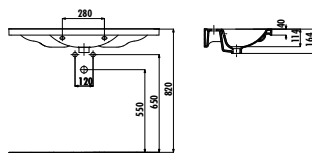

EKSEN SERIES

EK100-00CB00E-0000

Eksen Washbasin 100 cm

Qty of Pallet: Washbasin 24 • Weight: Washbasin 23,10 kg