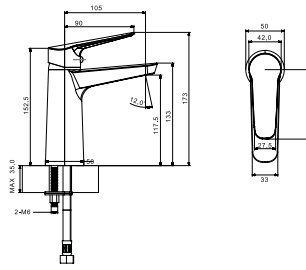

BEVEL

BT.BV1500

Bevel Basin Faucet

- The length of the discharge end is 105 mm
- The height of the discharge end is 117,5 mm
- Long lasting 35 mm ceramic cartridge

Qty of Box: 12 Weight: 1,75kg