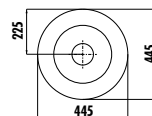

FOGLIA

SET0027.010	FG080-00CB00E-0000	Foglia Top Counter Washbasin with Faucet Hole 80 cm
	BT.FG1401	Foglia Concealed Washbasin Faucet
	SF.SF6088	Washbasin Siphon - Z Type
	SF.SF066	Basin Waste G1 1/4"

Qty of Pallet: Washbasin Set* 8 • Qty of Box: 1 Set Set Weight: 23,04 kg

*All set parts are packed together.

SET0027.011	FG180-00CB00E-0000	Foglia Top Counter Bowl Washbasin 80cm
	SF.SF6088	Washbasin Siphon - Z Type
	SF.SF066	Basin Waste G1 1/4"

Qty of Pallet: Washbasin Set* 20 • Qty of Box: 1 Set Set Weight: 15,05 kg

*All set parts are packed together.

SET0027.012	FG045-00CB00E-0000	Foglia Top Counter Washbasin with Faucet Hole 45 cm
	BT.FG1401	Foglia Concealed Washbasin Faucet
	SF.SF6088	Washbasin Siphon - Z Type
	SF.SF066	Basin Waste G1 1/4"

Qty of Pallet: Washbasin Set* 24 • Qty of Box: 1 Set Set Weight: 16,70 kg

*All set parts are packed together.

SET0027.013	FG145-00CB00E-0000	Foglia Top Counter Bowl Washbasin 45cm
	SF.SF6088	Washbasin Siphon - Z Type
	SF.SF066	Basin Waste G1 1/4"

Qty of Pallet: Washbasin Set* 40 • Qty of Box: 1 Set Set Weight: 8,89 kg

*All set parts are packed together.