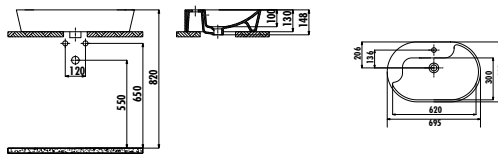

TP172-00CB00E-0000

Topic Top Counter Bowl Washbasin 70 cm

Qty of Pallet: 30 • Weight: Washbasin 17,07 kg