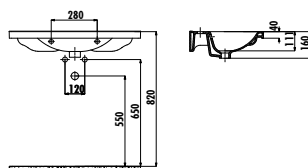

EK080-00CB00E-0000

Eksen Washbasin 80 cm

Qty of Pallet: Washbasin 24 • Weight: Washbasin 18,97 kg