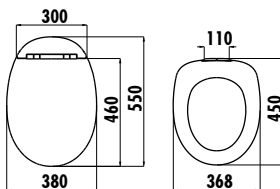

DUROPLAST SEAT&COVERS

FOGLIA

KC2703.01.0000E

Foglia Duroplast Soft Closing Seat&Cover - White

Qty of Box: Seat&Cover 5 • Weight: Seat&Cover 3,200 kg