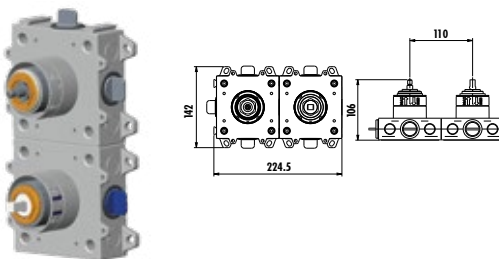

BT.DSA3000

Concealed Shower Faucet - 3 Ways
• Long lasting 35mm ceramic cartridge

Qty of Box: 8
Weight: DSA3000 2,59 kg
DSA 3010 2,71kg