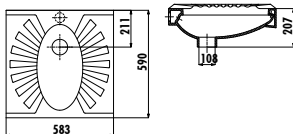

SQUATTING PANS

TP595-00CB00E-0000

Omega Closed Rim 60x60 cm Squatting Pan

Qty of Pallet: Squatting Pan 24 • Weight: Squatting Pan 20,95 kg