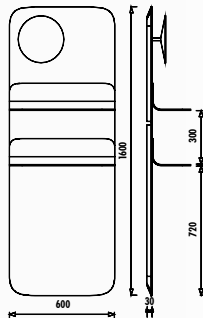

Foglia Wall Unit