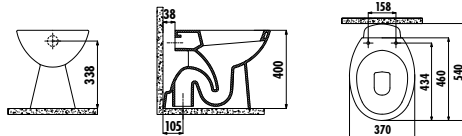

TP340-11CB00E-0000	Open Rim S-Trap Pan
TP340-00CB00E-0000	Open Rim S-Trap Pan Combined Bidet
KC0702.01.0000E	Cinar Duroplast Seat & Cover with Metal Hinge - White

Qty of Pallet: Pan 21 • Qty of Box: Seat&Cover 10
Weight: Pan 17,84 kg • Seat&Cover 2,85 kg