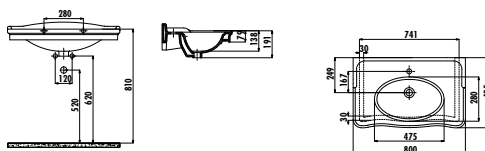

AN080-00CB00E-0000

Antik Washbasin 80 cm

Qty of Pallet: Washbasin 20 • Weight: Washbasin 24,25 kg