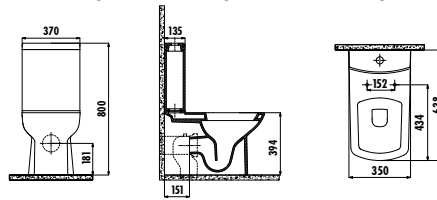

LR360-11CB00E-0000	Lara Back to Wall Pan
LR360-00CB00E-0000	Lara Back to Wall Pan Combined Bidet
LR410-00CB00E-0000	Lara Cistern
KC1603.01.0000E	Lara Duroplast Soft Closing Seat&Cover - White

Qty of Pallet: Pan 15 • Cistern 85 • Seat&Cover 10 Weight: Pan 28,89 kg • Cistern 12,35 kg • Seat&Cover 2,32 kg