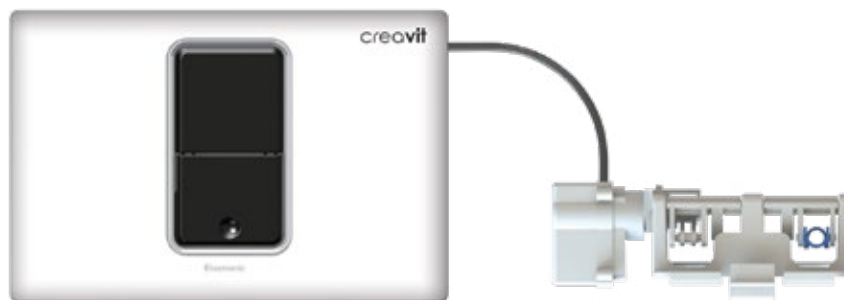

Control Panel with Sensor + Change Set

Control Panel with Sensor + Motor Column

- FP8003.00 • White
- FP8003.01 • Red
- FP8003.02 • Black
- FP8003.03 • Blue
- FP8003.04 • Gold

Qty of Box: 5 • Weight: 0,47 kg

Be smart;
every drop counts