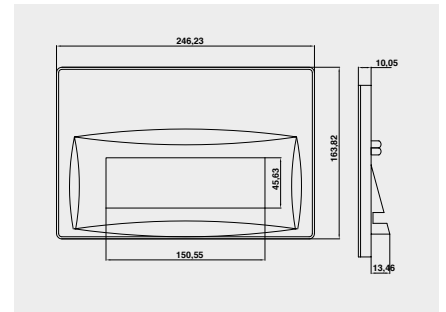

Bright Chrome Plated
Control Panel

Qty of Box: 10 • Weight: 0,51 kg

GP3006.00

Gold Painted
Control Panel

Qty of Box: 10 • Weight: 0,51 kg

GP3007.00

Antique Look
Control Panel

Qty of Box: 10 • Weight: 0,51 kg