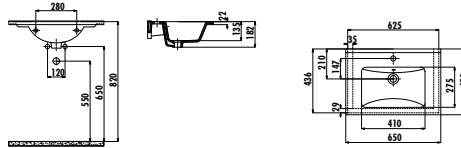

SU065-00CB00E-0000

Su Washbasin 65 cm

Qty of Pallet: Washbasin 24 • Weight: Washbasin 15,46 kg