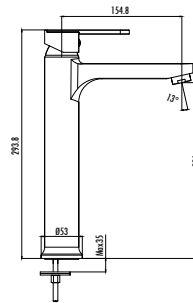

BT.VG6640

Vega Long Basin Faucet

- The length of the discharge end is 154,8 mm
- The height of the discharge end is 226 mm
- Long lasting 35 mm ceramic cartridge (Raised with feet)

Qty of Box: 12 Weight: 1,57kg