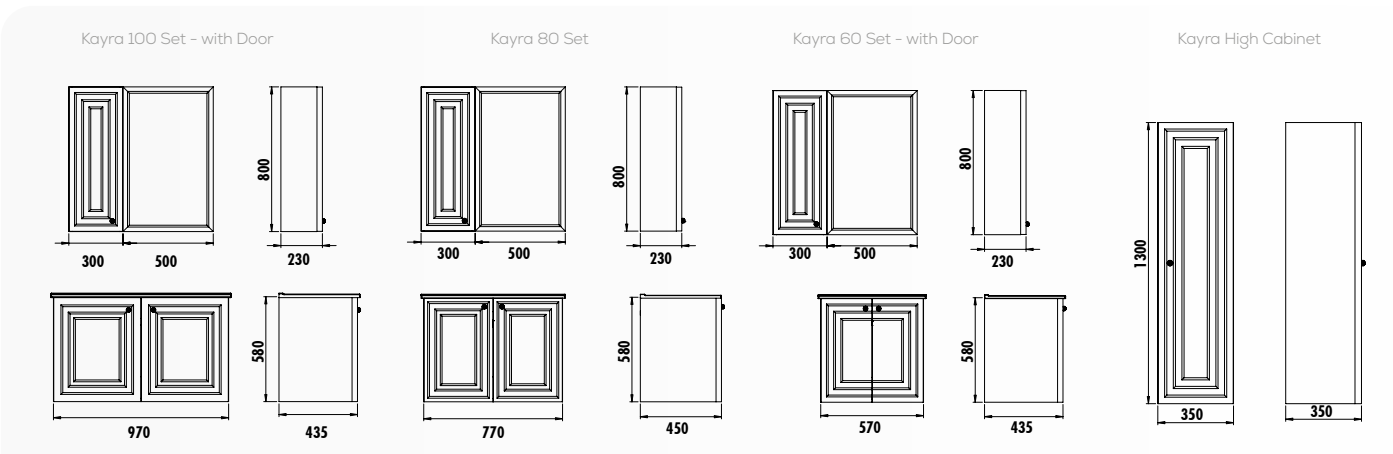

SPECIFICATIONS |

Adaptable Washbasin: LP040 - LP140

DIMENSIONS (WxHxD) mm | 1000x550x520 600x550x520 | 400x1470x310

KAYRA

WITH
DRAWER
OR DOOR,
AS YOU
WISH

	WASHBASIN MODULE	LED MIRROR	MINI TOP CABINET	HIGH CABINET
100 cm with Door	KY0100.01	KY4001.01	KY1030.01	KY2130.01
100 cm with Drawer	KY0100.42			
80 cm with Door	KY0080.01			
80 cm with Drawer	KY0080.42			
60 cm with Door	KY0060.01			
60 cm with Drawer	KY0060.42			