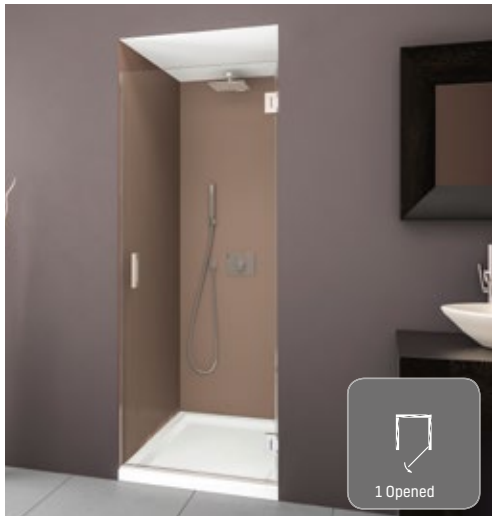

SANTO 150

General Features

- **Tempered Glass Thickness** : 6 mm / 8 mm
- **Glass Colors** : Transparent
- **Sandblasting Glass Patterns** : Line - Floor - Mystic - Ocean
- **Color Profile** : Shiny Silver, Gold, Mocha, Black
- **Shower Cabin Height** : 200 cm

OVER SHOWER TRAY / FRONTAGE

Product Code	Size (cm)	Door Entry Distance /cm)
DK.SA00.0033	51 - 60	57
DK.SA00.0034	61 - 70	67
DK.SA00.0035	71 - 80	77
DK.SA00.0036	81 - 90	87