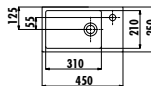

VANITY WASHBASINS

ERINE SERIES

ER100-00CB00E-0000

Erine Washbasin 100 cm

Qty of Pallet: Washbasin 24 • Weight: Washbasin 23,05 kg

ER085-00CB00E-0000

Erine Washbasin 85 cm

Qty of Pallet: Washbasin 24 • Weight: Washbasin 19,1 kg