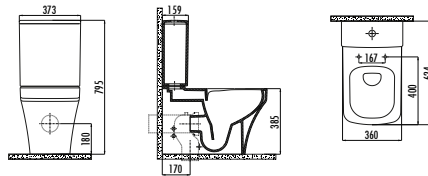

SO361-00CB00E-0000

Solo Rim-Off Back to Wall Pan Combined Bidet

MA410-00CB00E-0000

Multi Cistern

KC2003.02.0000E

Solo Duroplast Soft Closing Seat&Cover - White

Qty of Pallet: Pan 15 • Cistern 75 Qty of Box: Seat&Cover 10 Weight: Pan 36,26 kg • Cistern 14,15 kg Seat&Cover 2,8 kg