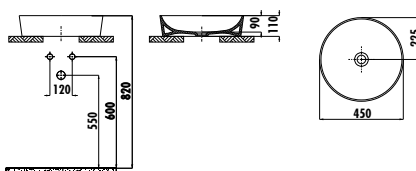

UL145-00CB00E-0000

Ultra Round Bowl Washbasin Ø45 cm

Qty of Pallet: 40 • Weight: Washbasin 9,42 kg